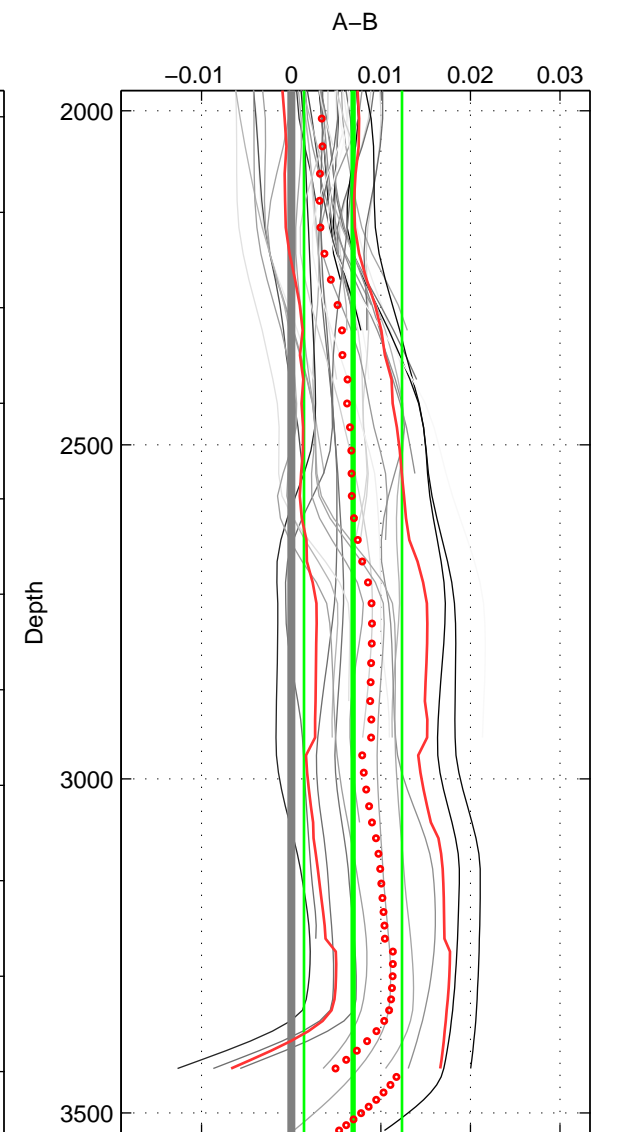

Cruise A (red). Date: Aug 1993 Cruisename: 87-58JH19930730

Cruise B (blue). Date: May 1995 Cruisename: 92-58JH19950427

*** "Favourite" values are means of spaces 1 2 3.

	Offset	O.StDev	Ratio	R.Stdev	Rating
SIGMA:	0.001	0.004	1.000	0.000	4
THETA:	0.002	0.006	1.000	0.000	4
DEPTH:	0.007	0.005	1.000	0.000	4
FAV.:	0.003	0.005	1.000	0.000	4

Profiles of A: 12
 Profiles of B: 10
 Diff profs : 42
 WMoffset (A-B): 0.00074049
 WMoffset stdev: 0.0038774
 WMratio (A/B): 1
 WMratio stdev: 0.00011108

Quality (1-5): 4

Profiles of A: 12
 Profiles of B: 10
 Diff profs : 42
 WMoffset (A-B): 0.0015592
 WMoffset stdev: 0.005616
 WMratio (A/B): 1
 WMratio stdev: 0.00016091

Quality (1-5): 4

Profiles of A: 12
 Profiles of B: 10
 Diff profs : 42
 WMoffset (A-B): 0.0068914
 WMoffset stdev: 0.00546
 WMratio (A/B): 1.0002
 WMratio stdev: 0.00015644

Quality (1-5): 4