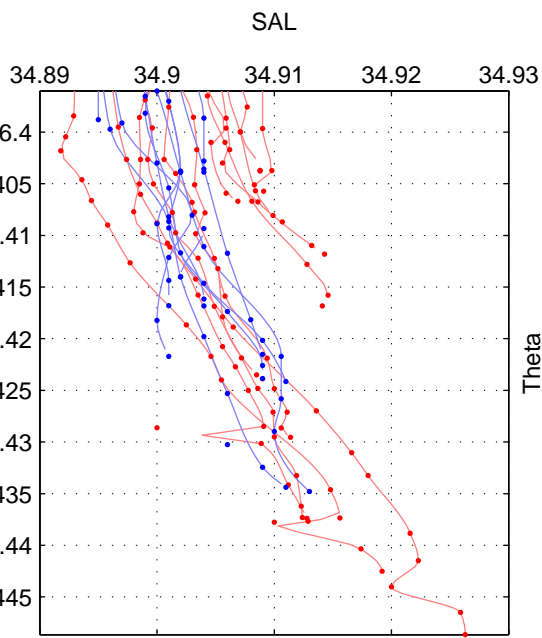

Cruise A (red). Date: Aug 1993 Cruisename: 87-58JH19930730

Cruise B (blue). Date: May 1995 Cruisename: 92-58JH19950427

*** "Favourite" values are means of spaces 1 2 3.

	Offset	O.StDev	Ratio	R.Stdev	Rating
SIGMA:	0.001	0.004	1.000	0.000	4
THETA:	0.002	0.006	1.000	0.000	4
DEPTH:	0.007	0.005	1.000	0.000	4
FAV.:	0.003	0.005	1.000	0.000	4

Profiles of A: 12
 Profiles of B: 10
 Diff profs : 42
 WMoffset (A-B): 0.00074049
 WMoffset stdev: 0.0038774
 WMratio (A/B): 1
 WMratio stdev: 0.00011108

Quality (1-5): 4

Profiles of A: 12
 Profiles of B: 10
 Diff profs : 42
 WMoffset (A-B): 0.0015592
 WMoffset stdev: 0.005616
 WMratio (A/B): 1
 WMratio stdev: 0.00016091

Quality (1-5): 4

Profiles of A: 12
 Profiles of B: 10
 Diff profs : 42
 WMoffset (A-B): 0.0068914
 WMoffset stdev: 0.00546
 WMratio (A/B): 1.0002
 WMratio stdev: 0.00015644

Quality (1-5): 4