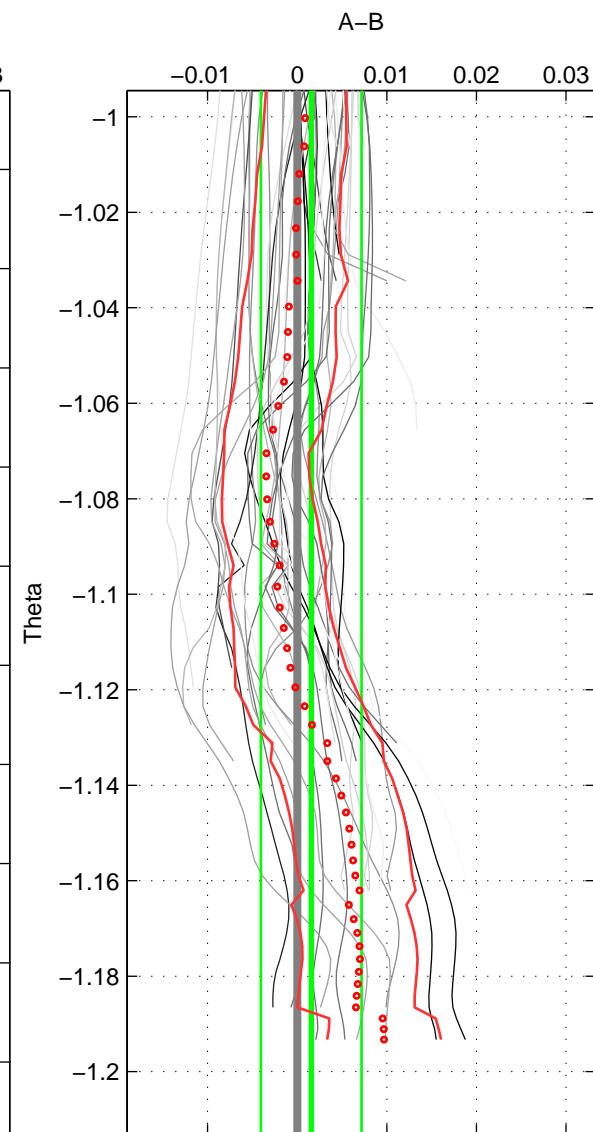

Cruise A (red). Date: Aug 1993 Cruisename: 87-58JH19930730

Cruise B (blue). Date: May 1995 Cruisename: 92-58JH19950427

*** "Favourite" values are means of spaces 1 2 3.

	Offset	O.StDev	Ratio	R.Stdev	Rating
SIGMA:	0.001	0.004	1.000	0.000	4
THETA:	0.002	0.006	1.000	0.000	4
DEPTH:	0.007	0.005	1.000	0.000	4
FAV.:	0.003	0.005	1.000	0.000	4

Profiles of A: 12
 Profiles of B: 10
 Diff profs : 42
 WMoffset (A-B): 0.00074049
 WMoffset stdev: 0.0038774
 WMratio (A/B): 1
 WMratio stdev: 0.00011108

Quality (1-5): 4

Profiles of A: 12
 Profiles of B: 10
 Diff profs : 42
 WMoffset (A-B): 0.0015592
 WMoffset stdev: 0.005616
 WMratio (A/B): 1
 WMratio stdev: 0.00016091

Quality (1-5): 4

Profiles of A: 12
 Profiles of B: 10
 Diff profs : 42
 WMoffset (A-B): 0.0068914
 WMoffset stdev: 0.00546
 WMratio (A/B): 1.0002
 WMratio stdev: 0.00015644

Quality (1-5): 4