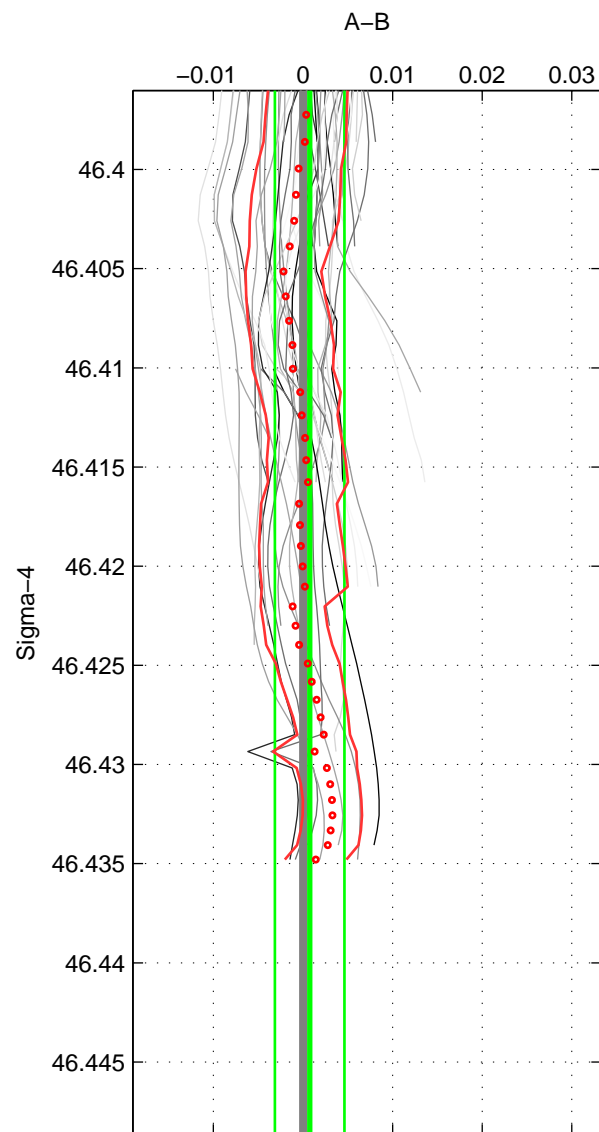

Cruise A (red). Date: Aug 1993 Cruisename: 87-58JH19930730

Cruise B (blue). Date: May 1995 Cruisename: 92-58JH19950427

*** "Favourite" values are means of spaces 1 2 3.

	Offset	O.StDev	Ratio	R.Stdev	Rating
SIGMA:	0.001	0.004	1.000	0.000	4
THETA:	0.002	0.006	1.000	0.000	4
DEPTH:	0.007	0.005	1.000	0.000	4
FAV.:	0.003	0.005	1.000	0.000	4

Profiles of A: 12
 Profiles of B: 10
 Diff profs : 42
 WMoffset (A-B): 0.00074049
 WMoffset stdev: 0.0038774
 WMratio (A/B): 1
 WMratio stdev: 0.00011108

Quality (1-5): 4

Profiles of A: 12
 Profiles of B: 10
 Diff profs : 42
 WMoffset (A-B): 0.0015592
 WMoffset stdev: 0.005616
 WMratio (A/B): 1
 WMratio stdev: 0.00016091

Quality (1-5): 4

Profiles of A: 12
 Profiles of B: 10
 Diff profs : 42
 WMoffset (A-B): 0.0068914
 WMoffset stdev: 0.00546
 WMratio (A/B): 1.0002
 WMratio stdev: 0.00015644

Quality (1-5): 4