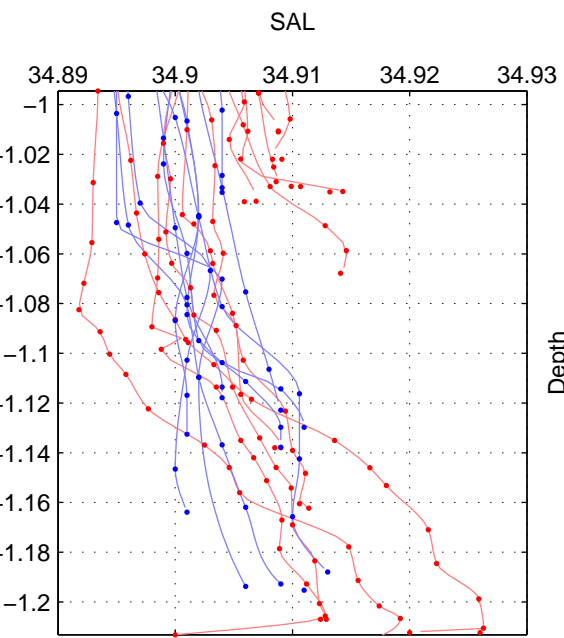

Cruise A (red). Date: Aug 1993 Cruisename: 87-58JH19930730

Cruise B (blue). Date: May 1995 Cruisename: 92-58JH19950427

*** "Favourite" values are means of spaces 1 2 3.

	Offset	O.StDev	Ratio	R.Stdev	Rating
SIGMA:	0.001	0.004	1.000	0.000	4
THETA:	0.002	0.006	1.000	0.000	4
DEPTH:	0.007	0.005	1.000	0.000	4
FAV.:	0.003	0.005	1.000	0.000	4

Profiles of A: 12
 Profiles of B: 10
 Diff profs : 42
 WMoffset (A-B): 0.00074049
 WMoffset stdev: 0.0038774
 WMratio (A/B): 1
 WMratio stdev: 0.00011108

Quality (1-5): 4

Profiles of A: 12
 Profiles of B: 10
 Diff profs : 42
 WMoffset (A-B): 0.0015592
 WMoffset stdev: 0.005616
 WMratio (A/B): 1
 WMratio stdev: 0.00016091

Quality (1-5): 4

Profiles of A: 12
 Profiles of B: 10
 Diff profs : 42
 WMoffset (A-B): 0.0068914
 WMoffset stdev: 0.00546
 WMratio (A/B): 1.0002
 WMratio stdev: 0.00015644

Quality (1-5): 4