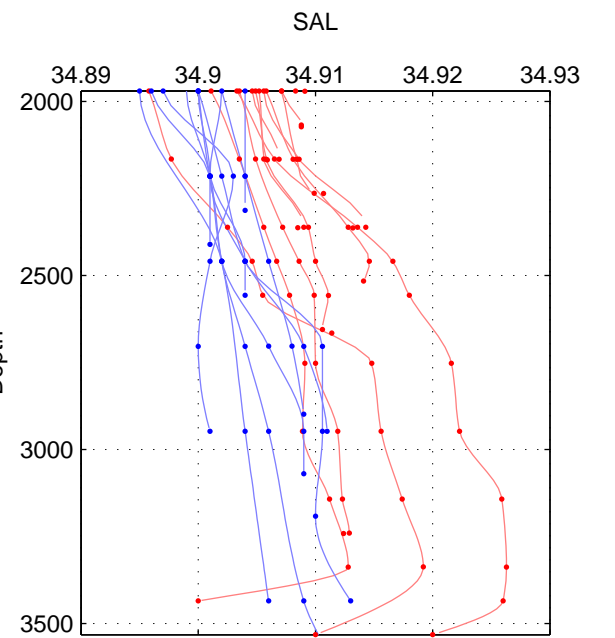

Cruise A (red). Date: Aug 1993 Cruisename: 87-58JH19930730

Cruise B (blue). Date: May 1995 Cruisename: 92-58JH19950427

*** "Favourite" values are means of spaces 1 2 3.

	Offset	O.StDev	Ratio	R.Stdev	Rating
SIGMA:	0.001	0.004	1.000	0.000	4
THETA:	0.002	0.006	1.000	0.000	4
DEPTH:	0.007	0.005	1.000	0.000	4
FAV.:	0.003	0.005	1.000	0.000	4

Profiles of A: 12
 Profiles of B: 10
 Diff profs : 42
 WMoffset (A-B): 0.00074049
 WMoffset stdev: 0.0038774
 WMratio (A/B): 1
 WMratio stdev: 0.00011108

Quality (1-5): 4

Profiles of A: 12
 Profiles of B: 10
 Diff profs : 42
 WMoffset (A-B): 0.0015592
 WMoffset stdev: 0.005616
 WMratio (A/B): 1
 WMratio stdev: 0.00016091

Quality (1-5): 4

Profiles of A: 12
 Profiles of B: 10
 Diff profs : 42
 WMoffset (A-B): 0.0068914
 WMoffset stdev: 0.00546
 WMratio (A/B): 1.0002
 WMratio stdev: 0.00015644

Quality (1-5): 4