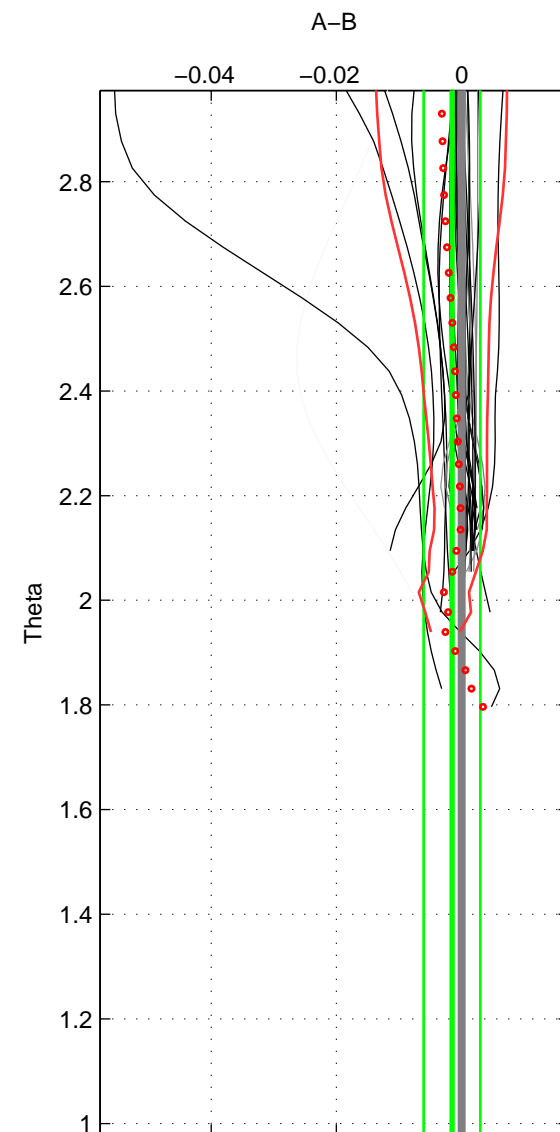

Cruise A (red). Date: Jul 2005 Cruisename: 669-49UF20050615

Cruise B (blue). Date: Jul 2008 Cruisename: 678-49UF20080617

*** "Favourite" values are means of spaces 1 2.

	Offset	O.StDev	Ratio	R.Stdev	Rating
SIGMA:	-0.000	0.003	1.000	0.000	4
THETA:	-0.002	0.005	1.000	0.000	4
DEPTH:	0.001	0.001	1.000	0.000	3
FAV. :	-0.001	0.004	1.000	0.000	4

Profiles of A: 26
 Profiles of B: 29
 Diff profs : 33
 WMoffset (A-B): -0.00015684
 WMoffset stdev: 0.0025378
 WMratio (A/B): 1
 WMratio stdev: 7.3354e-05

Quality (1-5): 4

Profiles of A: 26
 Profiles of B: 29
 Diff profs : 33
 WMoffset (A-B): -0.0015258
 WMoffset stdev: 0.0045192
 WMratio (A/B): 0.99996
 WMratio stdev: 0.00013066

Quality (1-5): 4

Profiles of A: 26
 Profiles of B: 29
 Diff profs : 33
 WMoffset (A-B): 0.00081006
 WMoffset stdev: 0.00066136
 WMratio (A/B): 1
 WMratio stdev: 1.9117e-05

Quality (1-5): 3

Please note that statistics are bad.