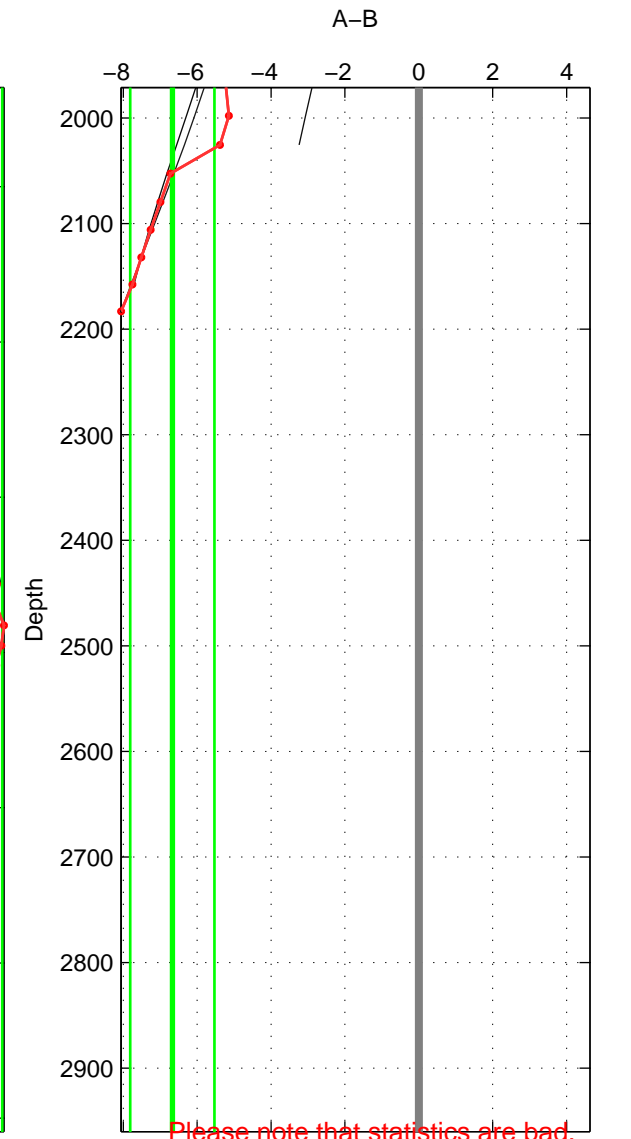

Cruise A (red). Date: May 2002 Cruisename: 51-32H120020505
 Cruise B (blue). Date: Sep 2003 Cruisename: 54-32H120030911

*** "Favourite" values are those of space 1.

	Offset	O.StDev	Ratio	R.Stdev	Rating
SIGMA:	-0.002	0.000	1.000	0.000	2
THETA:	0.001	0.003	1.000	0.000	1
DEPTH:	-0.007	0.001	1.000	0.000	1
FAV. :	-0.002	0.000	1.000	0.000	2

Profiles of A: 3
 Profiles of B: 4
 Diff profs : 4
 WMoffset (A-B): -0.0016184
 WMoffset stdev: 0.00010721
 WMratio (A/B): 0.99995
 WMratio stdev: 3.0679e-06

Quality (1-5): 2

Profiles of A: 3
 Profiles of B: 4
 Diff profs : 4
 WMoffset (A-B): 0.001105
 WMoffset stdev: 0.0034774
 WMratio (A/B): 1
 WMratio stdev: 9.9504e-05

Quality (1-5): 1

Profiles of A: 3
 Profiles of B: 4
 Diff profs : 4
 WMoffset (A-B): -0.0066713
 WMoffset stdev: 0.0011383
 WMratio (A/B): 0.99981
 WMratio stdev: 3.2555e-05

Quality (1-5): 1