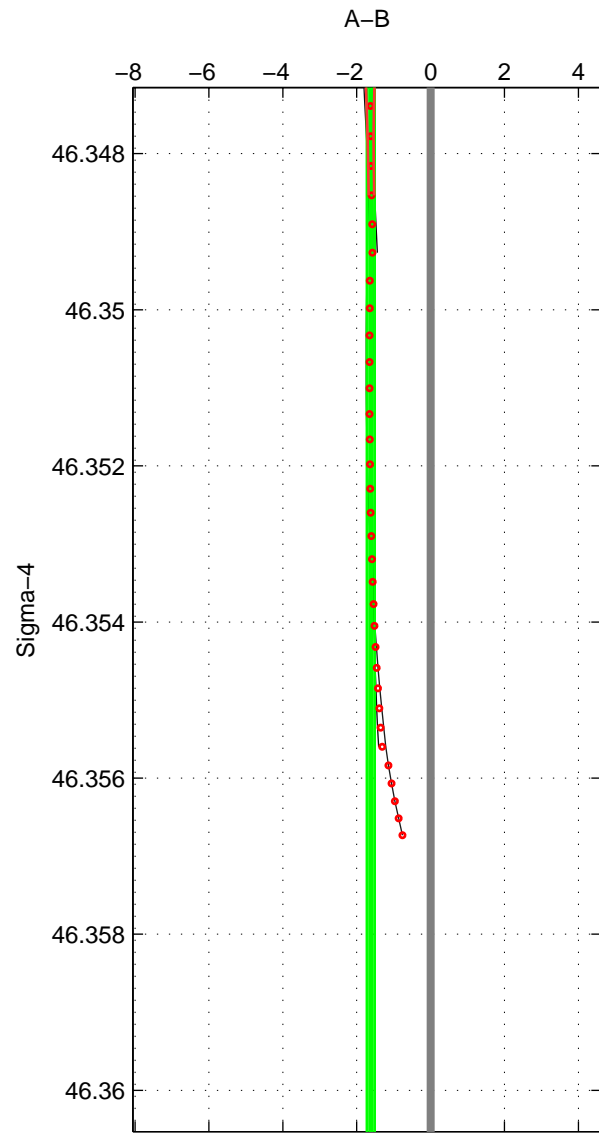

Cruise A (red). Date: May 2002 Cruisename: 51-32H120020505
 Cruise B (blue). Date: Sep 2003 Cruisename: 54-32H120030911

*** "Favourite" values are those of space 1.

	Offset	O.StDev	Ratio	R.Stdev	Rating
SIGMA:	-0.002	0.000	1.000	0.000	2
THETA:	0.001	0.003	1.000	0.000	1
DEPTH:	-0.007	0.001	1.000	0.000	1
FAV. :	-0.002	0.000	1.000	0.000	2

Profiles of A: 3
 Profiles of B: 4
 Diff profs : 4
 WMoffset (A-B): -0.0016184
 WMoffset stdev: 0.00010721
 WMratio (A/B): 0.99995
 WMratio stdev: 3.0679e-06

Quality (1-5): 2

Profiles of A: 3
 Profiles of B: 4
 Diff profs : 4
 WMoffset (A-B): 0.001105
 WMoffset stdev: 0.0034774
 WMratio (A/B): 1
 WMratio stdev: 9.9504e-05

Quality (1-5): 1

Profiles of A: 3
 Profiles of B: 4
 Diff profs : 4
 WMoffset (A-B): -0.0066713
 WMoffset stdev: 0.0011383
 WMratio (A/B): 0.99981
 WMratio stdev: 3.2555e-05

Quality (1-5): 1