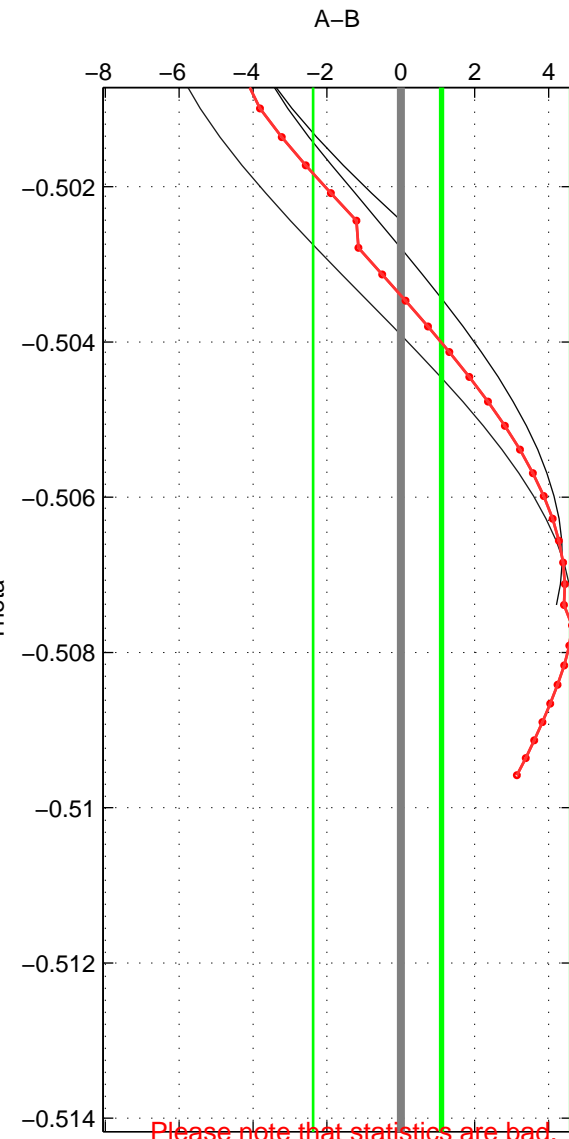

Cruise A (red). Date: May 2002 Cruisename: 51-32H120020505
 Cruise B (blue). Date: Sep 2003 Cruisename: 54-32H120030911

*** "Favourite" values are those of space 1.

	Offset	O.StDev	Ratio	R.Stdev	Rating
SIGMA:	-0.002	0.000	1.000	0.000	2
THETA:	0.001	0.003	1.000	0.000	1
DEPTH:	-0.007	0.001	1.000	0.000	1
FAV. :	-0.002	0.000	1.000	0.000	2

Profiles of A: 3
 Profiles of B: 4
 Diff profs : 4
 WMoffset (A-B): -0.0016184
 WMoffset stdev: 0.00010721
 WMratio (A/B): 0.99995
 WMratio stdev: 3.0679e-06

Quality (1-5): 2

Profiles of A: 3
 Profiles of B: 4
 Diff profs : 4
 WMoffset (A-B): 0.001105
 WMoffset stdev: 0.0034774
 WMratio (A/B): 1
 WMratio stdev: 9.9504e-05

Quality (1-5): 1

Profiles of A: 3
 Profiles of B: 4
 Diff profs : 4
 WMoffset (A-B): -0.0066713
 WMoffset stdev: 0.0011383
 WMratio (A/B): 0.99981
 WMratio stdev: 3.2555e-05

Quality (1-5): 1