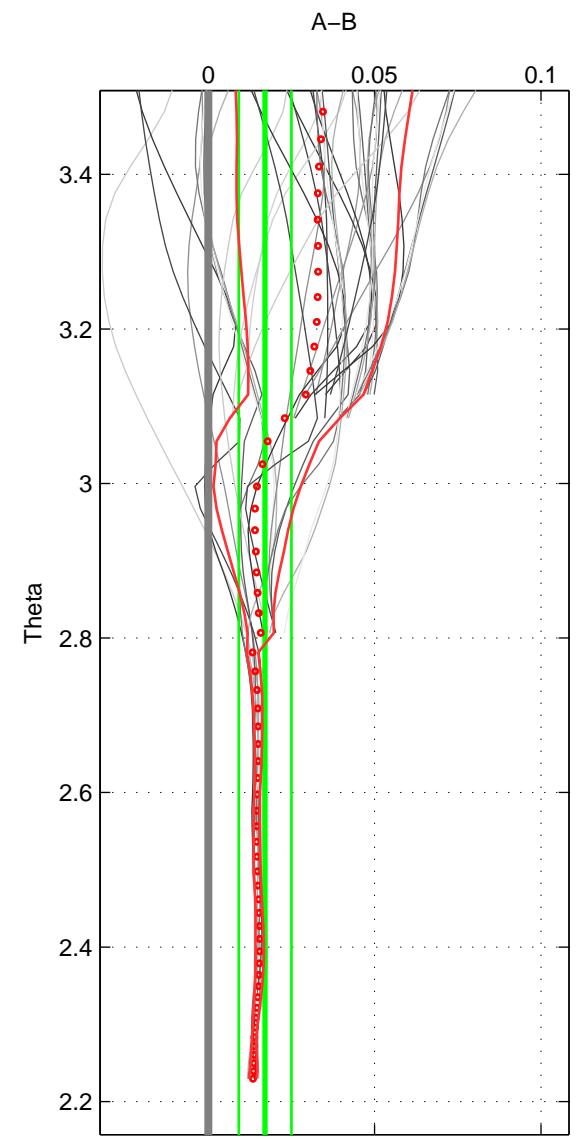

Cruise A (red). Date: Jul 1992 Cruisename: 7-06MT19920701  
 Cruise B (blue). Date: Jun 2010 Cruisename: 277-35TH20100608

\*\*\* "Favourite" values are those of space 2.

	Offset	O.StDev	Ratio	R.Stdev	Rating
SIGMA:	0.021	0.008	1.001	0.000	2
THETA:	0.017	0.008	1.000	0.000	5
DEPTH:	0.027	0.006	1.001	0.000	2
FAV.:	0.017	0.008	1.000	0.000	5

Please note that statistics are bad.  
 Profiles of A: 2  
 Profiles of B: 8  
 Diff profs: 16  
 WMoffset (A-B): 0.0207  
 WMoffset stdev: 0.0078499  
 WMratio (A/B): 1.0006  
 WMratio stdev: 0.00022493

Quality (1-5): 2

Profiles of A: 5  
 Profiles of B: 8  
 Diff profs: 40  
 WMoffset (A-B): 0.017078  
 WMoffset stdev: 0.0079214  
 WMratio (A/B): 1.0005  
 WMratio stdev: 0.00022674

Quality (1-5): 5

Please note that statistics are bad.  
 Profiles of A: 2  
 Profiles of B: 8  
 Diff profs: 16  
 WMoffset (A-B): 0.027264  
 WMoffset stdev: 0.0055091  
 WMratio (A/B): 1.0008  
 WMratio stdev: 0.00015784