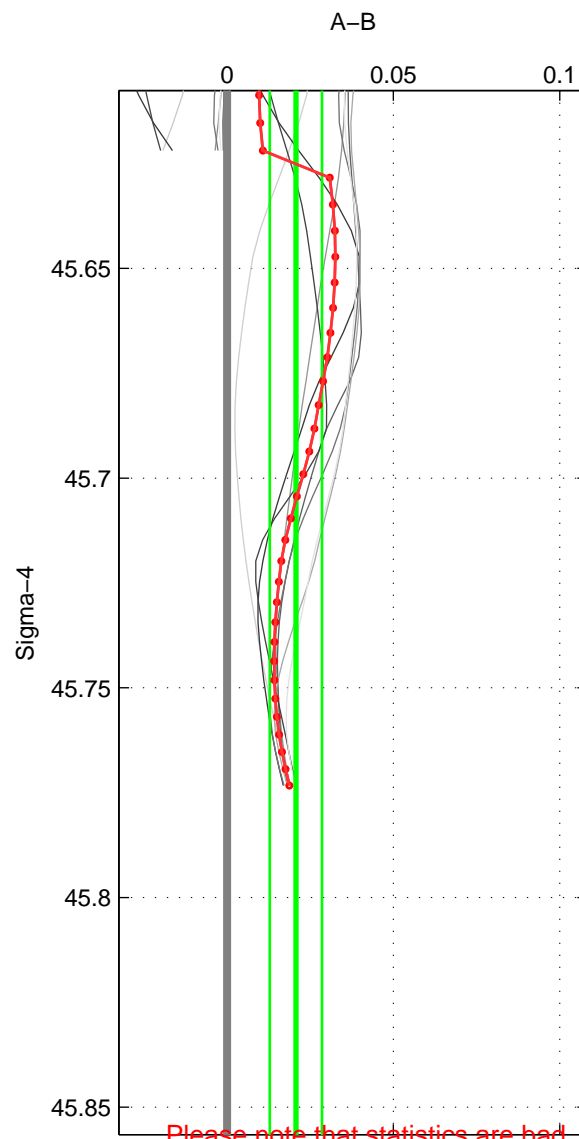

Cruise A (red). Date: Jul 1992 Cruisename: 7-06MT19920701  
 Cruise B (blue). Date: Jun 2010 Cruisename: 277-35TH20100608

\*\*\* "Favourite" values are those of space 2.

	Offset	O.StDev	Ratio	R.Stdev	Rating
SIGMA:	0.021	0.008	1.001	0.000	2
THETA:	0.017	0.008	1.000	0.000	5
DEPTH:	0.027	0.006	1.001	0.000	2
FAV.:	0.017	0.008	1.000	0.000	5

Please note that statistics are bad.  
 Profiles of A: 2  
 Profiles of B: 8  
 Diff profs: 16  
 WMoffset (A-B): 0.0207  
 WMoffset stdev: 0.0078499  
 WMratio (A/B): 1.0006  
 WMratio stdev: 0.00022493

Quality (1-5): 2

Profiles of A: 5  
 Profiles of B: 8  
 Diff profs: 40  
 WMoffset (A-B): 0.017078  
 WMoffset stdev: 0.0079214  
 WMratio (A/B): 1.0005  
 WMratio stdev: 0.00022674

Quality (1-5): 5

Please note that statistics are bad.  
 Profiles of A: 2  
 Profiles of B: 8  
 Diff profs: 16  
 WMoffset (A-B): 0.027264  
 WMoffset stdev: 0.0055091  
 WMratio (A/B): 1.0008  
 WMratio stdev: 0.00015784