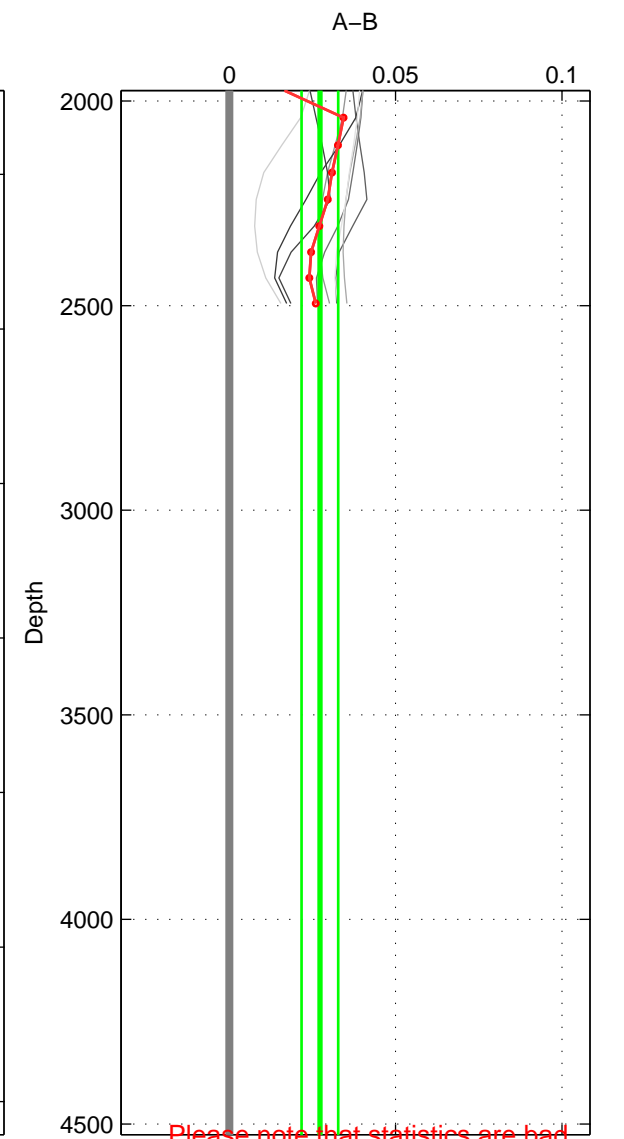

Cruise A (red). Date: Jul 1992 Cruisename: 7-06MT19920701  
 Cruise B (blue). Date: Jun 2010 Cruisename: 277-35TH20100608

\*\*\* "Favourite" values are those of space 2.

	Offset	O.StDev	Ratio	R.Stdev	Rating
SIGMA:	0.021	0.008	1.001	0.000	2
THETA:	0.017	0.008	1.000	0.000	5
DEPTH:	0.027	0.006	1.001	0.000	2
FAV.:	0.017	0.008	1.000	0.000	5

Please note that statistics are bad.  
 Profiles of A: 2  
 Profiles of B: 8  
 Diff profs: 16  
 WMoffset (A-B): 0.0207  
 WMoffset stdev: 0.0078499  
 WMratio (A/B): 1.0006  
 WMratio stdev: 0.00022493

Quality (1-5): 2

Profiles of A: 5  
 Profiles of B: 8  
 Diff profs: 40  
 WMoffset (A-B): 0.017078  
 WMoffset stdev: 0.0079214  
 WMratio (A/B): 1.0005  
 WMratio stdev: 0.00022674

Quality (1-5): 5

Please note that statistics are bad.  
 Profiles of A: 2  
 Profiles of B: 8  
 Diff profs: 16  
 WMoffset (A-B): 0.027264  
 WMoffset stdev: 0.0055091  
 WMratio (A/B): 1.0008  
 WMratio stdev: 0.00015784