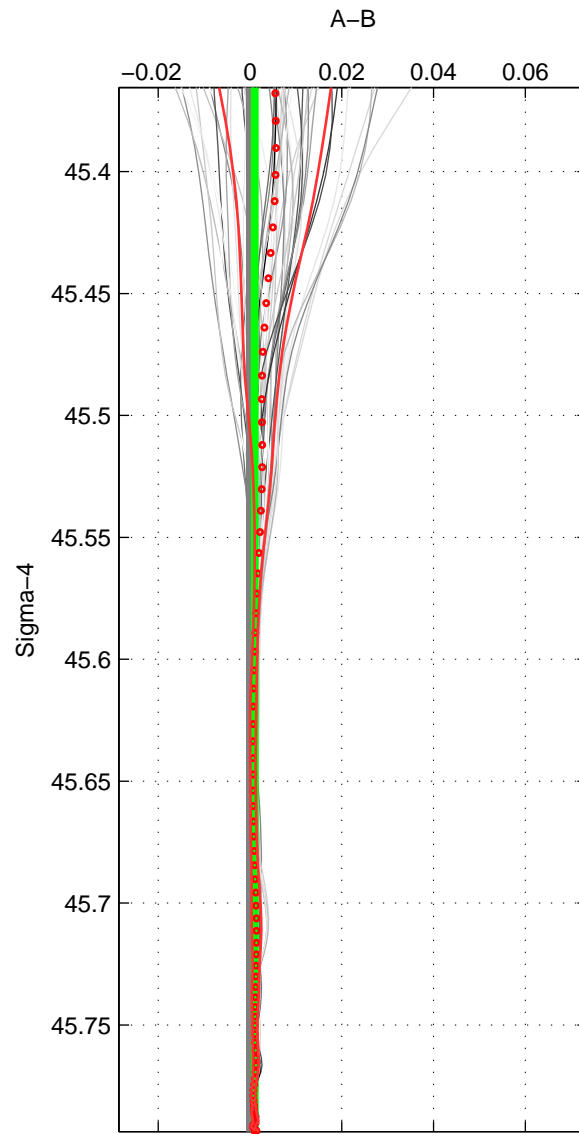

Cruise A (red). Date: Jun 1992 Cruisename: 466-316N19920502  
 Cruise B (blue). Date: Dec 2007 Cruisename: 614-49NZ20071122

\*\*\* "Favourite" values are means of spaces 1 2 3.

	Offset	O.StDev	Ratio	R.Stdev	Rating
SIGMA:	0.001	0.001	1.000	0.000	5
THETA:	0.001	0.001	1.000	0.000	5
DEPTH:	0.001	0.000	1.000	0.000	5
FAV.:	0.001	0.000	1.000	0.000	5

Profiles of A: 8  
 Profiles of B: 8  
 Diff profs : 50  
 WMoffset (A-B): 0.0010495  
 WMoffset stdev: 0.00055464  
 WMratio (A/B): 1  
 WMratio stdev: 1.5998e-05

Quality (1-5): 5

Profiles of A: 8  
 Profiles of B: 8  
 Diff profs : 50  
 WMoffset (A-B): 0.0013405  
 WMoffset stdev: 0.00052065  
 WMratio (A/B): 1  
 WMratio stdev: 1.5013e-05

Quality (1-5): 5

Profiles of A: 8  
 Profiles of B: 8  
 Diff profs : 50  
 WMoffset (A-B): 0.00094866  
 WMoffset stdev: 0.00039136  
 WMratio (A/B): 1  
 WMratio stdev: 1.1284e-05

Quality (1-5): 5