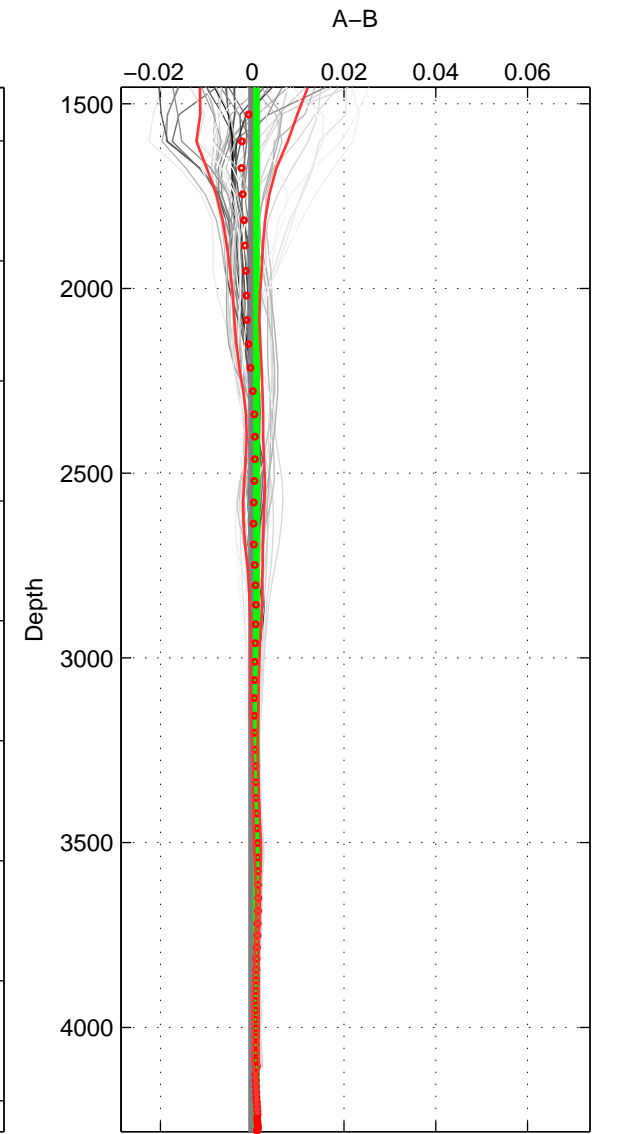

Cruise A (red). Date: Jun 1992 Cruisename: 466-316N19920502  
 Cruise B (blue). Date: Dec 2007 Cruisename: 614-49NZ20071122

\*\*\* "Favourite" values are means of spaces 1 2 3.

	Offset	O.StDev	Ratio	R.Stdev	Rating
SIGMA:	0.001	0.001	1.000	0.000	5
THETA:	0.001	0.001	1.000	0.000	5
DEPTH:	0.001	0.000	1.000	0.000	5
FAV.:	0.001	0.000	1.000	0.000	5

Profiles of A: 8  
 Profiles of B: 8  
 Diff profs : 50  
 WMoffset (A-B): 0.0010495  
 WMoffset stdev: 0.00055464  
 WMratio (A/B): 1  
 WMratio stdev: 1.5998e-05

Quality (1-5): 5

Profiles of A: 8  
 Profiles of B: 8  
 Diff profs : 50  
 WMoffset (A-B): 0.0013405  
 WMoffset stdev: 0.00052065  
 WMratio (A/B): 1  
 WMratio stdev: 1.5013e-05

Quality (1-5): 5

Profiles of A: 8  
 Profiles of B: 8  
 Diff profs : 50  
 WMoffset (A-B): 0.00094866  
 WMoffset stdev: 0.00039136  
 WMratio (A/B): 1  
 WMratio stdev: 1.1284e-05

Quality (1-5): 5