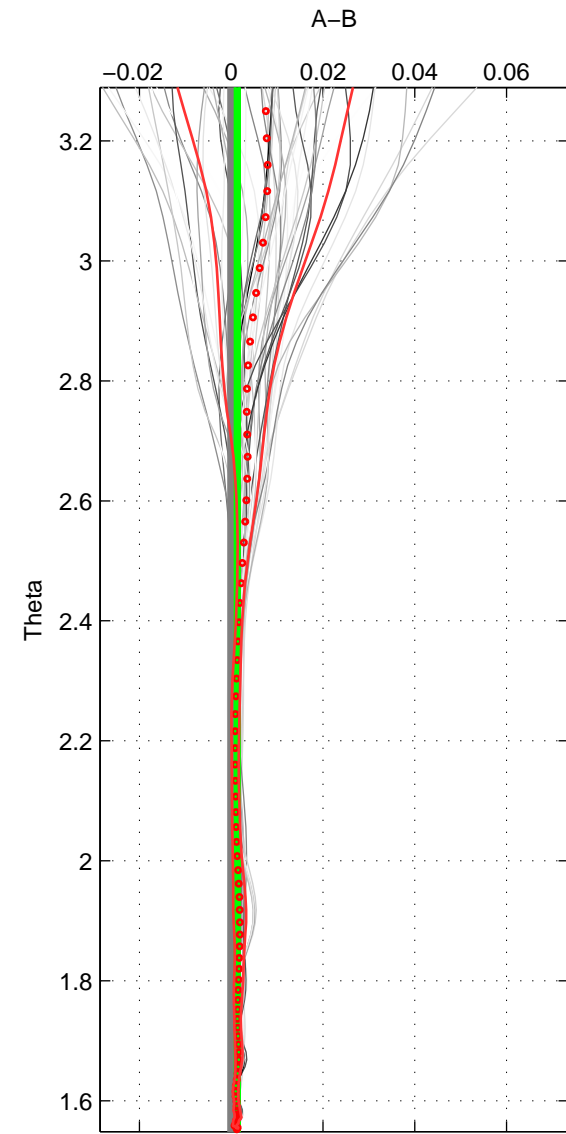

Cruise A (red). Date: Jun 1992 Cruisename: 466-316N19920502  
 Cruise B (blue). Date: Dec 2007 Cruisename: 614-49NZ20071122

\*\*\* "Favourite" values are means of spaces 1 2 3.

	Offset	O.StDev	Ratio	R.Stdev	Rating
SIGMA:	0.001	0.001	1.000	0.000	5
THETA:	0.001	0.001	1.000	0.000	5
DEPTH:	0.001	0.000	1.000	0.000	5
FAV.:	0.001	0.000	1.000	0.000	5

Profiles of A: 8  
 Profiles of B: 8  
 Diff profs : 50  
 WMoffset (A-B): 0.0010495  
 WMoffset stdev: 0.00055464  
 WMratio (A/B): 1  
 WMratio stdev: 1.5998e-05

Quality (1-5): 5

Profiles of A: 8  
 Profiles of B: 8  
 Diff profs : 50  
 WMoffset (A-B): 0.0013405  
 WMoffset stdev: 0.00052065  
 WMratio (A/B): 1  
 WMratio stdev: 1.5013e-05

Quality (1-5): 5

Profiles of A: 8  
 Profiles of B: 8  
 Diff profs : 50  
 WMoffset (A-B): 0.00094866  
 WMoffset stdev: 0.00039136  
 WMratio (A/B): 1  
 WMratio stdev: 1.1284e-05

Quality (1-5): 5