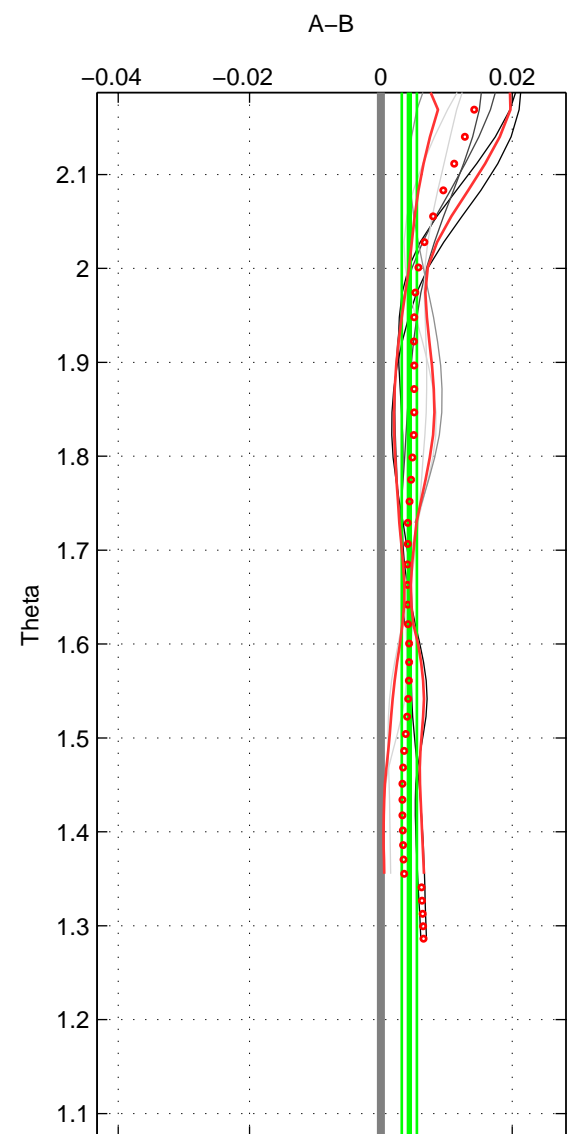

Cruise A (red). Date: Jul 2001 Cruisename: 575-49HO20010710
 Cruise B (blue). Date: Jan 2000 Cruisename: 588-49NZ20000105

*** "Favourite" values are means of spaces 1 2.

| | Offset | O.StDev | Ratio | R.Stdev | Rating |
|--------|--------|---------|-------|---------|--------|
| SIGMA: | 0.003 | 0.001 | 1.000 | 0.000 | 4 |
| THETA: | 0.004 | 0.001 | 1.000 | 0.000 | 4 |
| DEPTH: | -0.006 | 0.004 | 1.000 | 0.000 | 3 |
| FAV.: | 0.003 | 0.001 | 1.000 | 0.000 | 4 |

Profiles of A: 4
 Profiles of B: 5
 Diff profs : 9
 WMoffset (A-B): 0.0026035
 WMoffset stdev: 0.00050939
 WMratio (A/B): 1.0001
 WMratio stdev: 1.4715e-05

Quality (1-5): 4

Profiles of A: 4
 Profiles of B: 5
 Diff profs : 9
 WMoffset (A-B): 0.0043313
 WMoffset stdev: 0.0011389
 WMratio (A/B): 1.0001
 WMratio stdev: 3.2904e-05

Quality (1-5): 4

Profiles of A: 4
 Profiles of B: 5
 Diff profs : 9
 WMoffset (A-B): -0.0063305
 WMoffset stdev: 0.0040406
 WMratio (A/B): 0.99982
 WMratio stdev: 0.00011669

Quality (1-5): 3

Please note that statistics are bad.