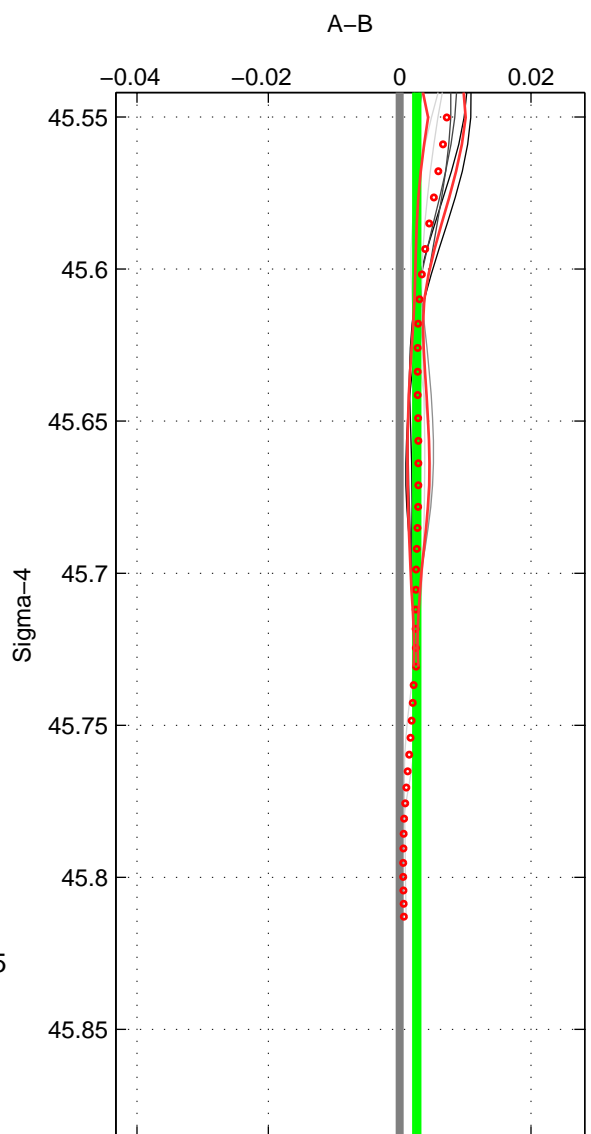

Cruise A (red). Date: Jul 2001 Cruisename: 575-49HO20010710
 Cruise B (blue). Date: Jan 2000 Cruisename: 588-49NZ20000105

*** "Favourite" values are means of spaces 1 2.

| | Offset | O.StDev | Ratio | R.Stdev | Rating |
|--------|--------|---------|-------|---------|--------|
| SIGMA: | 0.003 | 0.001 | 1.000 | 0.000 | 4 |
| THETA: | 0.004 | 0.001 | 1.000 | 0.000 | 4 |
| DEPTH: | -0.006 | 0.004 | 1.000 | 0.000 | 3 |
| FAV.: | 0.003 | 0.001 | 1.000 | 0.000 | 4 |

Profiles of A: 4
 Profiles of B: 5
 Diff profs : 9
 WMoffset (A-B): 0.0026035
 WMoffset stdev: 0.00050939
 WMratio (A/B): 1.0001
 WMratio stdev: 1.4715e-05

Quality (1-5): 4

Profiles of A: 4
 Profiles of B: 5
 Diff profs : 9
 WMoffset (A-B): 0.0043313
 WMoffset stdev: 0.0011389
 WMratio (A/B): 1.0001
 WMratio stdev: 3.2904e-05

Quality (1-5): 4

Profiles of A: 4
 Profiles of B: 5
 Diff profs : 9
 WMoffset (A-B): -0.0063305
 WMoffset stdev: 0.0040406
 WMratio (A/B): 0.99982
 WMratio stdev: 0.00011669

Quality (1-5): 3

Please note that statistics are bad.