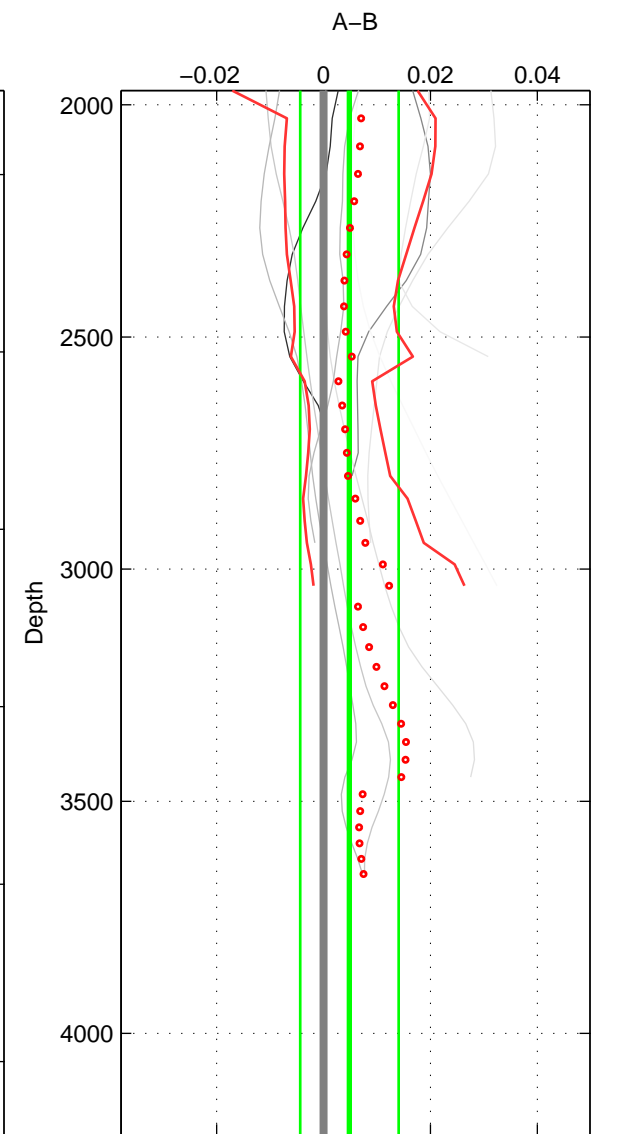

Cruise A (red). Date: Oct 1991 Cruisename: 330-09AR19910925
 Cruise B (blue). Date: Jan 2008 Cruisename: 338-09AR20071216

*** "Favourite" values are means of spaces 1 2 3.

	Offset	O.StDev	Ratio	R.Stdev	Rating
SIGMA:	0.003	0.004	1.000	0.000	3
THETA:	0.003	0.003	1.000	0.000	3
DEPTH:	0.005	0.009	1.000	0.000	3
FAV.:	0.004	0.005	1.000	0.000	3

Profiles of A: 8
 Profiles of B: 9
 Diff profs: 16
 WMoffset (A-B): 0.0033871
 WMoffset stdev: 0.0035279
 WMratio (A/B): 1.0001
 WMratio stdev: 0.00010172

Quality (1-5): 3

Profiles of A: 8
 Profiles of B: 9
 Diff profs: 16
 WMoffset (A-B): 0.0029329
 WMoffset stdev: 0.0027455
 WMratio (A/B): 1.0001
 WMratio stdev: 7.9166e-05

Quality (1-5): 3

Profiles of A: 8
 Profiles of B: 8
 Diff profs: 14
 WMoffset (A-B): 0.0048467
 WMoffset stdev: 0.0092167
 WMratio (A/B): 1.0001
 WMratio stdev: 0.00026575

Quality (1-5): 3