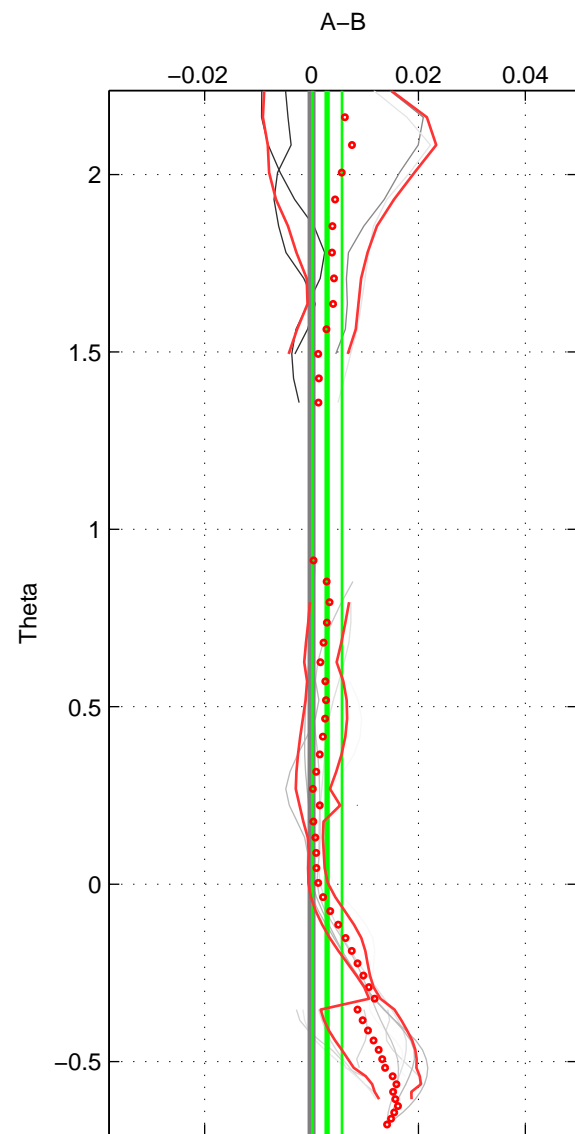

Cruise A (red). Date: Oct 1991 Cruisename: 330-09AR19910925
 Cruise B (blue). Date: Jan 2008 Cruisename: 338-09AR20071216

*** "Favourite" values are means of spaces 1 2 3.

	Offset	O.StDev	Ratio	R.Stdev	Rating
SIGMA:	0.003	0.004	1.000	0.000	3
THETA:	0.003	0.003	1.000	0.000	3
DEPTH:	0.005	0.009	1.000	0.000	3
FAV.:	0.004	0.005	1.000	0.000	3

Profiles of A: 8
 Profiles of B: 9
 Diff profs: 16
 WMoffset (A-B): 0.0033871
 WMoffset stdev: 0.0035279
 WMratio (A/B): 1.0001
 WMratio stdev: 0.00010172

Quality (1-5): 3

Profiles of A: 8
 Profiles of B: 9
 Diff profs: 16
 WMoffset (A-B): 0.0029329
 WMoffset stdev: 0.0027455
 WMratio (A/B): 1.0001
 WMratio stdev: 7.9166e-05

Quality (1-5): 3

Profiles of A: 8
 Profiles of B: 8
 Diff profs: 14
 WMoffset (A-B): 0.0048467
 WMoffset stdev: 0.0092167
 WMratio (A/B): 1.0001
 WMratio stdev: 0.00026575

Quality (1-5): 3