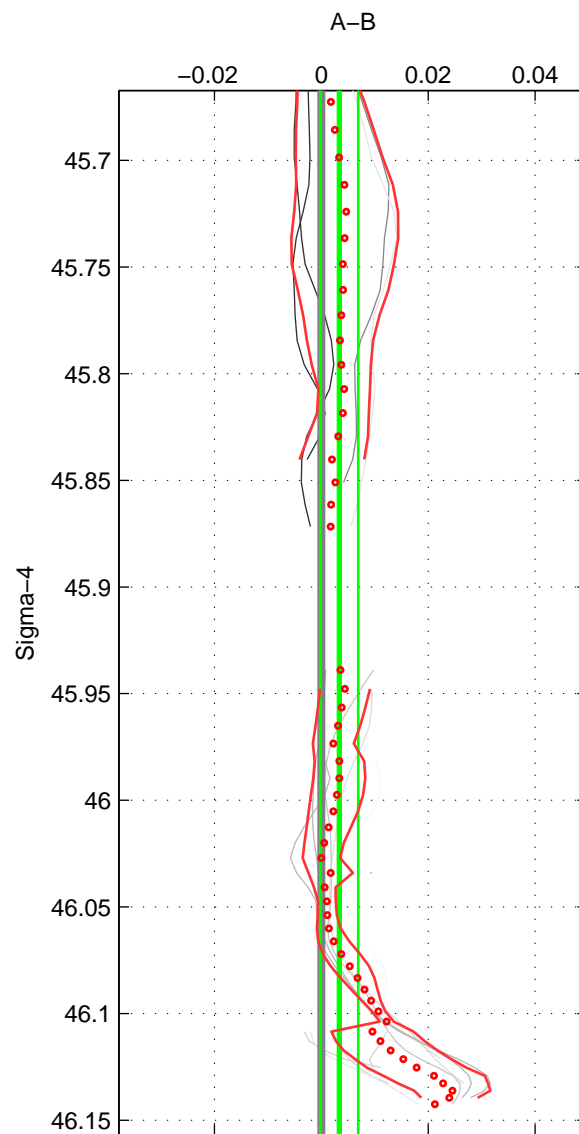

Cruise A (red). Date: Oct 1991 Cruisename: 330-09AR19910925
 Cruise B (blue). Date: Jan 2008 Cruisename: 338-09AR20071216

*** "Favourite" values are means of spaces 1 2 3.

	Offset	O.StDev	Ratio	R.Stdev	Rating
SIGMA:	0.003	0.004	1.000	0.000	3
THETA:	0.003	0.003	1.000	0.000	3
DEPTH:	0.005	0.009	1.000	0.000	3
FAV.:	0.004	0.005	1.000	0.000	3

Profiles of A: 8
 Profiles of B: 9
 Diff profs: 16
 WMoffset (A-B): 0.0033871
 WMoffset stdev: 0.0035279
 WMratio (A/B): 1.0001
 WMratio stdev: 0.00010172

Quality (1-5): 3

Profiles of A: 8
 Profiles of B: 9
 Diff profs: 16
 WMoffset (A-B): 0.0029329
 WMoffset stdev: 0.0027455
 WMratio (A/B): 1.0001
 WMratio stdev: 7.9166e-05

Quality (1-5): 3

Profiles of A: 8
 Profiles of B: 8
 Diff profs: 14
 WMoffset (A-B): 0.0048467
 WMoffset stdev: 0.0092167
 WMratio (A/B): 1.0001
 WMratio stdev: 0.00026575

Quality (1-5): 3