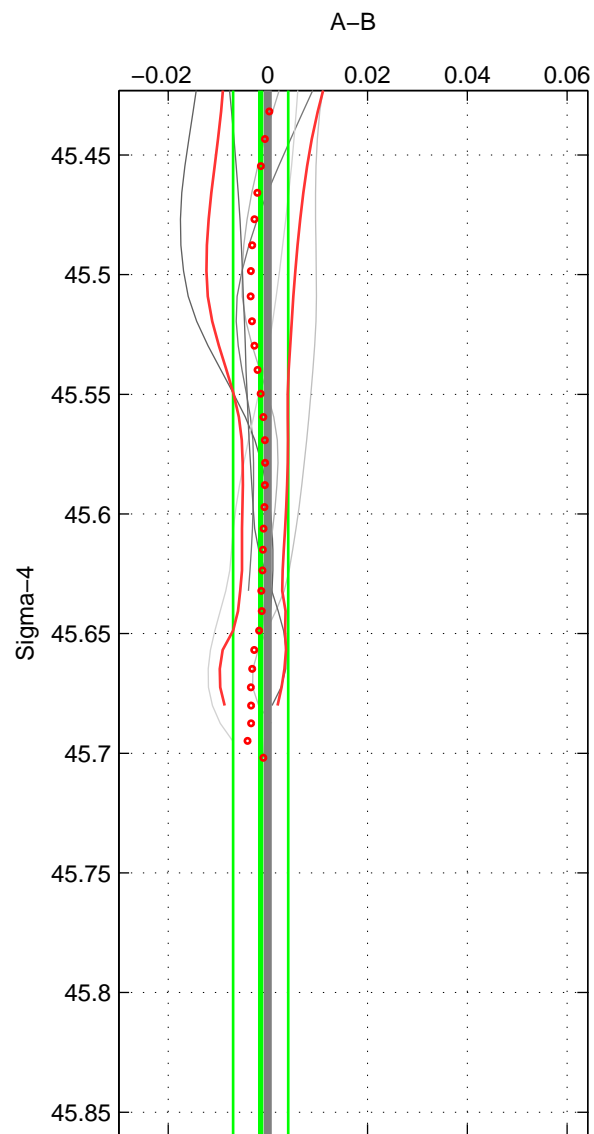

Cruise A (red). Date: Sep 1998 Cruisename: 553-49HG19980812

Cruise B (blue). Date: Jul 2005 Cruisename: 669-49UF20050615

\*\*\* "Favourite" values are means of spaces 1 2.

	Offset	O.StDev	Ratio	R.Stdev	Rating
SIGMA:	-0.001	0.006	1.000	0.000	4
THETA:	-0.004	0.008	1.000	0.000	4
DEPTH:	0.008	0.004	1.000	0.000	3
FAV.:	-0.002	0.007	1.000	0.000	4

Profiles of A: 4  
 Profiles of B: 6  
 Diff profs : 6  
 WMoffset (A-B): -0.001439  
 WMoffset stdev: 0.0055235  
 WMratio (A/B): 0.99996  
 WMratio stdev: 0.00015978

Quality (1-5): 4

Profiles of A: 4  
 Profiles of B: 6  
 Diff profs : 6  
 WMoffset (A-B): -0.0035478  
 WMoffset stdev: 0.0080622  
 WMratio (A/B): 0.9999  
 WMratio stdev: 0.00023314

Quality (1-5): 4

Profiles of A: 4  
 Profiles of B: 6  
 Diff profs : 6  
 WMoffset (A-B): 0.0075888  
 WMoffset stdev: 0.0043084  
 WMratio (A/B): 1.0002  
 WMratio stdev: 0.00012502

Quality (1-5): 3

Please note that statistics are bad.