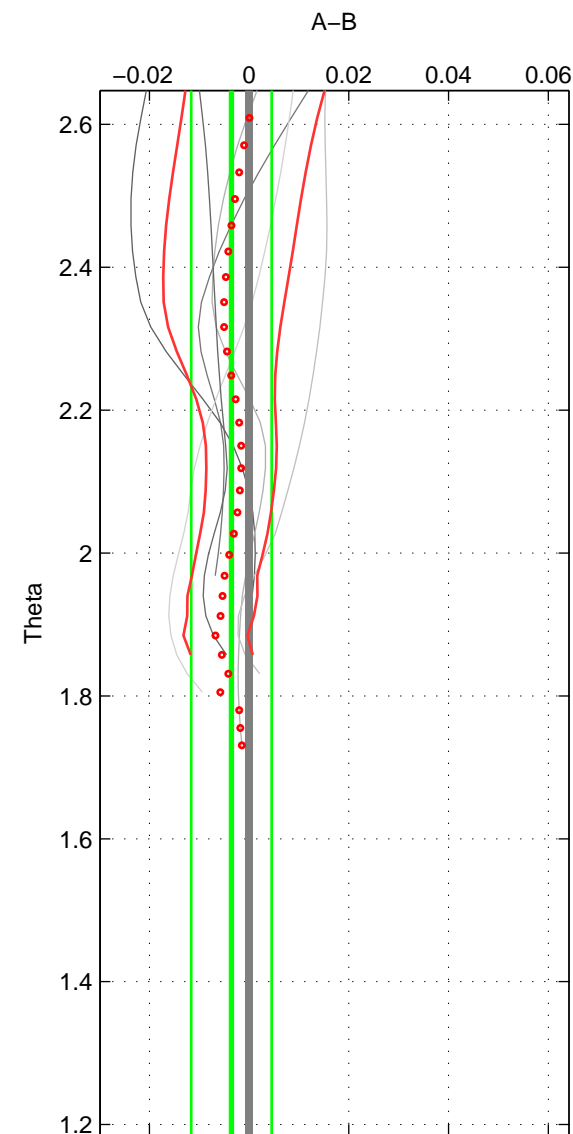

Cruise A (red). Date: Sep 1998 Cruisename: 553-49HG19980812

Cruise B (blue). Date: Jul 2005 Cruisename: 669-49UF20050615

\*\*\* "Favourite" values are means of spaces 1 2.

	Offset	O.StDev	Ratio	R.Stdev	Rating
SIGMA:	-0.001	0.006	1.000	0.000	4
THETA:	-0.004	0.008	1.000	0.000	4
DEPTH:	0.008	0.004	1.000	0.000	3
FAV.:	-0.002	0.007	1.000	0.000	4

Profiles of A: 4  
 Profiles of B: 6  
 Diff profs : 6  
 WMoffset (A-B): -0.001439  
 WMoffset stdev: 0.0055235  
 WMratio (A/B): 0.99996  
 WMratio stdev: 0.00015978

Quality (1-5): 4

Profiles of A: 4  
 Profiles of B: 6  
 Diff profs : 6  
 WMoffset (A-B): -0.0035478  
 WMoffset stdev: 0.0080622  
 WMratio (A/B): 0.9999  
 WMratio stdev: 0.00023314

Quality (1-5): 4

Profiles of A: 4  
 Profiles of B: 6  
 Diff profs : 6  
 WMoffset (A-B): 0.0075888  
 WMoffset stdev: 0.0043084  
 WMratio (A/B): 1.0002  
 WMratio stdev: 0.00012502

Quality (1-5): 3

Please note that statistics are bad.