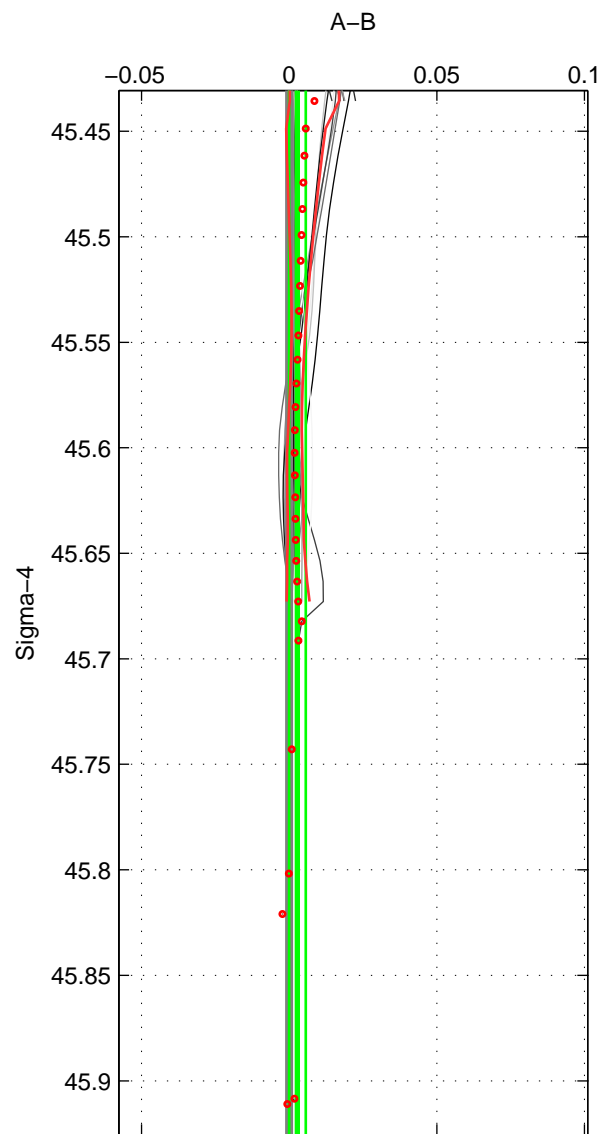

Cruise A (red). Date: Feb 2001 Cruisename: 654-49UF20010119  
 Cruise B (blue). Date: Oct 1998 Cruisename: 686-49UP19980916

\*\*\* "Favourite" values are those of space 2.

	Offset	O.StDev	Ratio	R.Stdev	Rating
SIGMA:	0.003	0.003	1.000	0.000	4
THETA:	0.009	0.013	1.000	0.000	5
DEPTH:	-0.006	0.005	1.000	0.000	3
FAV.:	0.009	0.013	1.000	0.000	5

Profiles of A: 11  
 Profiles of B: 21  
 Diff profs : 27  
 WMoffset (A-B): 0.0027757  
 WMoffset stdev: 0.0028281  
 WMratio (A/B): 1.0001  
 WMratio stdev: 8.1819e-05

Quality (1-5): 4

Profiles of A: 11  
 Profiles of B: 22  
 Diff profs : 31  
 WMoffset (A-B): 0.0092296  
 WMoffset stdev: 0.013037  
 WMratio (A/B): 1.0003  
 WMratio stdev: 0.00037713

Quality (1-5): 5

Profiles of A: 11  
 Profiles of B: 18  
 Diff profs : 25  
 WMoffset (A-B): -0.0056226  
 WMoffset stdev: 0.0049287  
 WMratio (A/B): 0.99984  
 WMratio stdev: 0.00014274

Quality (1-5): 3