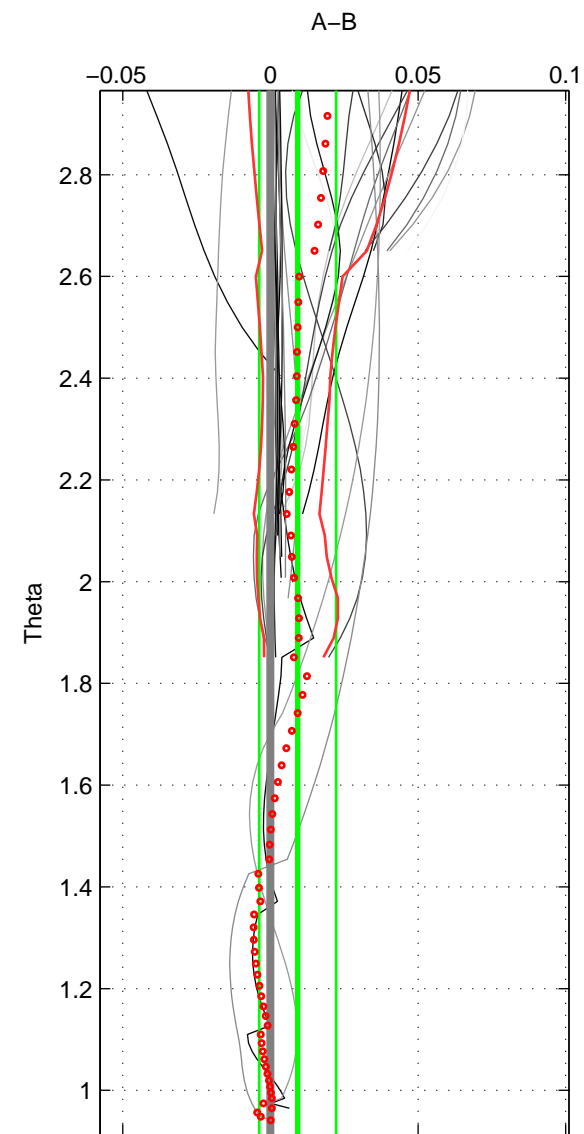

Cruise A (red). Date: Feb 2001 Cruisename: 654-49UF20010119  
 Cruise B (blue). Date: Oct 1998 Cruisename: 686-49UP19980916

\*\*\* "Favourite" values are those of space 2.

	Offset	O.StDev	Ratio	R.Stdev	Rating
SIGMA:	0.003	0.003	1.000	0.000	4
THETA:	0.009	0.013	1.000	0.000	5
DEPTH:	-0.006	0.005	1.000	0.000	3
FAV.:	0.009	0.013	1.000	0.000	5

Profiles of A: 11  
 Profiles of B: 21  
 Diff profs : 27  
 WMoffset (A-B): 0.0027757  
 WMoffset stdev: 0.0028281  
 WMratio (A/B): 1.0001  
 WMratio stdev: 8.1819e-05

Quality (1-5): 4

Profiles of A: 11  
 Profiles of B: 22  
 Diff profs : 31  
 WMoffset (A-B): 0.0092296  
 WMoffset stdev: 0.013037  
 WMratio (A/B): 1.0003  
 WMratio stdev: 0.00037713

Quality (1-5): 5

Profiles of A: 11  
 Profiles of B: 18  
 Diff profs : 25  
 WMoffset (A-B): -0.0056226  
 WMoffset stdev: 0.0049287  
 WMratio (A/B): 0.99984  
 WMratio stdev: 0.00014274

Quality (1-5): 3