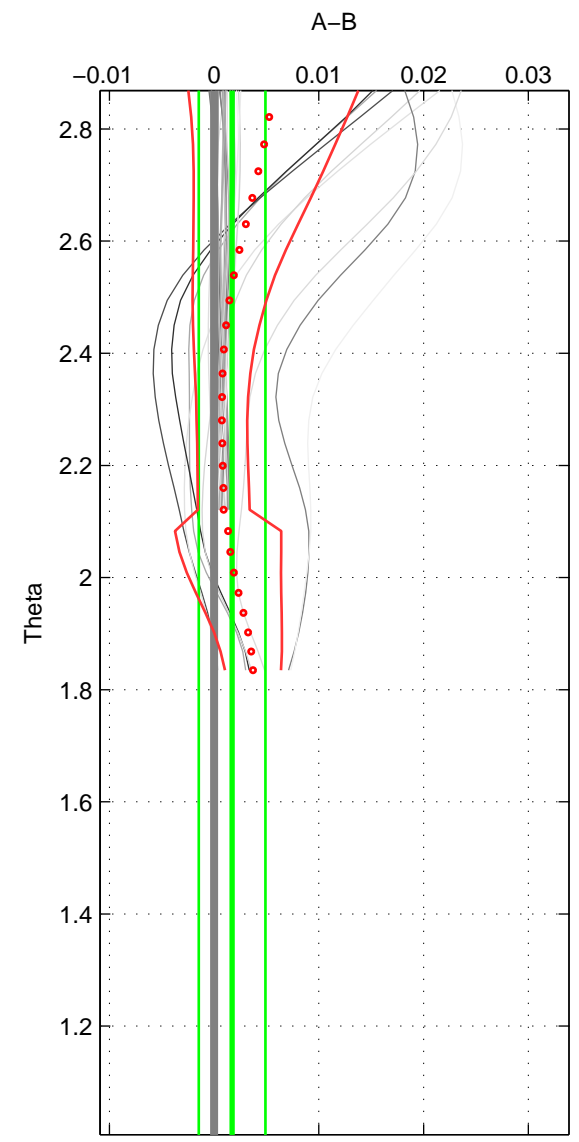

Cruise A (red). Date: Jun 2005 Cruisename: 605-49NZ20050525  
 Cruise B (blue). Date: Feb 2008 Cruisename: 676-49UF20080117

\*\*\* "Favourite" values are those of space 2.

	Offset	O.StDev	Ratio	R.Stdev	Rating
SIGMA:	0.001	0.002	1.000	0.000	4
THETA:	0.002	0.003	1.000	0.000	5
DEPTH:	0.002	0.002	1.000	0.000	3
FAV.:	0.002	0.003	1.000	0.000	5

Profiles of A: 19  
 Profiles of B: 4  
 Diff profs: 32  
 WMoffset (A-B): 0.00097881  
 WMoffset stdev: 0.0016182  
 WMratio (A/B): 1  
 WMratio stdev: 4.6816e-05

Quality (1-5): 4

Profiles of A: 19  
 Profiles of B: 4  
 Diff profs: 32  
 WMoffset (A-B): 0.001719  
 WMoffset stdev: 0.0031865  
 WMratio (A/B): 1  
 WMratio stdev: 9.2225e-05

Quality (1-5): 5

Profiles of A: 19  
 Profiles of B: 4  
 Diff profs: 32  
 WMoffset (A-B): 0.0022959  
 WMoffset stdev: 0.0015045  
 WMratio (A/B): 1.0001  
 WMratio stdev: 4.3532e-05

Quality (1-5): 3

Please note that statistics are bad.