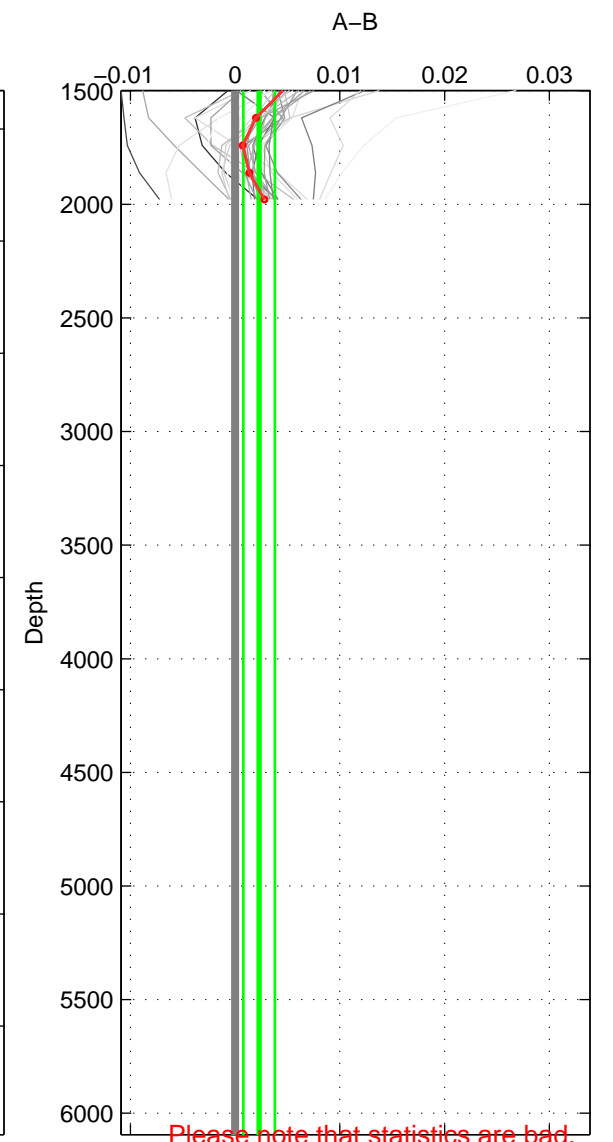

Cruise A (red). Date: Jun 2005 Cruisename: 605-49NZ20050525  
 Cruise B (blue). Date: Feb 2008 Cruisename: 676-49UF20080117

\*\*\* "Favourite" values are those of space 2.

	Offset	O.StDev	Ratio	R.Stdev	Rating
SIGMA:	0.001	0.002	1.000	0.000	4
THETA:	0.002	0.003	1.000	0.000	5
DEPTH:	0.002	0.002	1.000	0.000	3
FAV.:	0.002	0.003	1.000	0.000	5

Profiles of A: 19  
 Profiles of B: 4  
 Diff profs: 32  
 WMoffset (A-B): 0.00097881  
 WMoffset stdev: 0.0016182  
 WMratio (A/B): 1  
 WMratio stdev: 4.6816e-05

Quality (1-5): 4

Profiles of A: 19  
 Profiles of B: 4  
 Diff profs: 32  
 WMoffset (A-B): 0.001719  
 WMoffset stdev: 0.0031865  
 WMratio (A/B): 1  
 WMratio stdev: 9.2225e-05

Quality (1-5): 5

Profiles of A: 19  
 Profiles of B: 4  
 Diff profs: 32  
 WMoffset (A-B): 0.0022959  
 WMoffset stdev: 0.0015045  
 WMratio (A/B): 1.0001  
 WMratio stdev: 4.3532e-05

Quality (1-5): 3

Please note that statistics are bad.