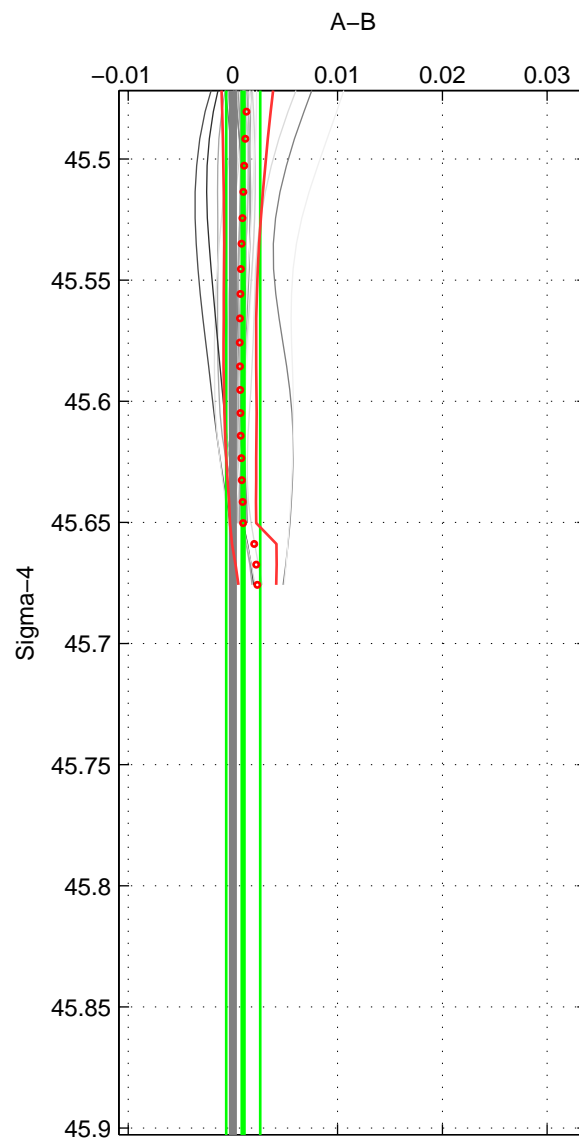

Cruise A (red). Date: Jun 2005 Cruisename: 605-49NZ20050525  
 Cruise B (blue). Date: Feb 2008 Cruisename: 676-49UF20080117

\*\*\* "Favourite" values are those of space 2.

	Offset	O.StDev	Ratio	R.Stdev	Rating
SIGMA:	0.001	0.002	1.000	0.000	4
THETA:	0.002	0.003	1.000	0.000	5
DEPTH:	0.002	0.002	1.000	0.000	3
FAV.:	0.002	0.003	1.000	0.000	5

Profiles of A: 19  
 Profiles of B: 4  
 Diff profs: 32  
 WMoffset (A-B): 0.00097881  
 WMoffset stdev: 0.0016182  
 WMratio (A/B): 1  
 WMratio stdev: 4.6816e-05

Quality (1-5): 4

Profiles of A: 19  
 Profiles of B: 4  
 Diff profs: 32  
 WMoffset (A-B): 0.001719  
 WMoffset stdev: 0.0031865  
 WMratio (A/B): 1  
 WMratio stdev: 9.2225e-05

Quality (1-5): 5

Profiles of A: 19  
 Profiles of B: 4  
 Diff profs: 32  
 WMoffset (A-B): 0.0022959  
 WMoffset stdev: 0.0015045  
 WMratio (A/B): 1.0001  
 WMratio stdev: 4.3532e-05

Quality (1-5): 3

Please note that statistics are bad.