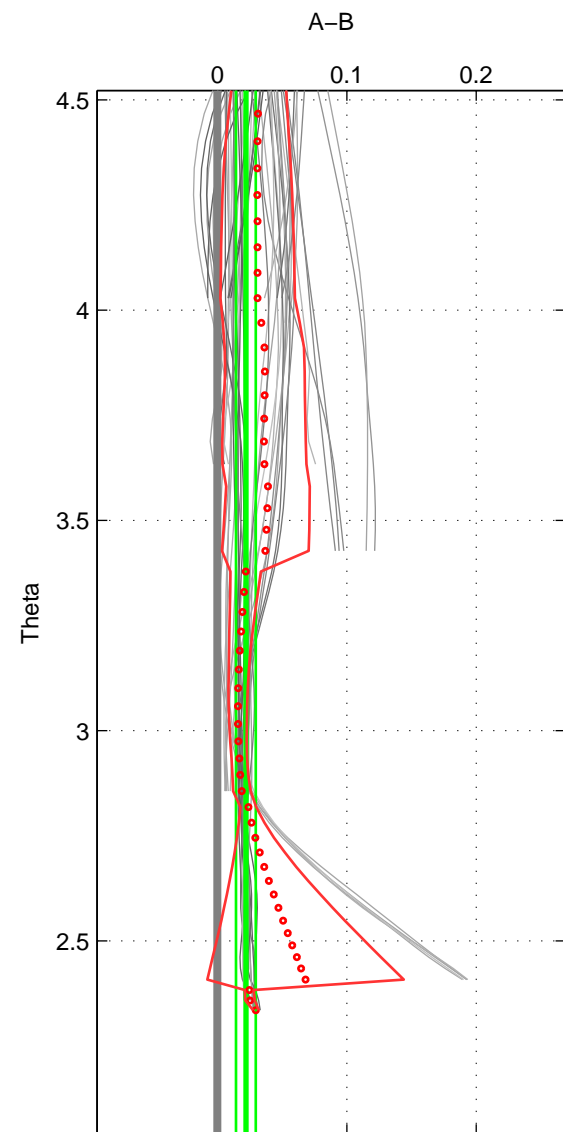

Cruise A (red). Date: May 1993 Cruisename: 204-29CS19930510

Cruise B (blue). Date: Jun 2010 Cruisename: 277-35TH20100608

*** "Favourite" values are means of spaces 1 2.

	Offset	O.StDev	Ratio	R.Stdev	Rating
SIGMA:	0.037	0.008	1.001	0.000	4
THETA:	0.022	0.008	1.001	0.000	4
DEPTH:	0.002	0.008	1.000	0.000	3
FAV.:	0.029	0.008	1.001	0.000	4

Profiles of A: 7
 Profiles of B: 9
 Diff profs : 48
 WMoffset (A-B): 0.036744
 WMoffset stdev: 0.0077308
 WMratio (A/B): 1.0011
 WMratio stdev: 0.00022133

Quality (1-5): 4

Profiles of A: 7
 Profiles of B: 9
 Diff profs : 48
 WMoffset (A-B): 0.022119
 WMoffset stdev: 0.0076904
 WMratio (A/B): 1.0006
 WMratio stdev: 0.00022007

Quality (1-5): 4

Profiles of A: 6
 Profiles of B: 9
 Diff profs : 42
 WMoffset (A-B): 0.0021401
 WMoffset stdev: 0.0084509
 WMratio (A/B): 1.0001
 WMratio stdev: 0.00024181

Quality (1-5): 3