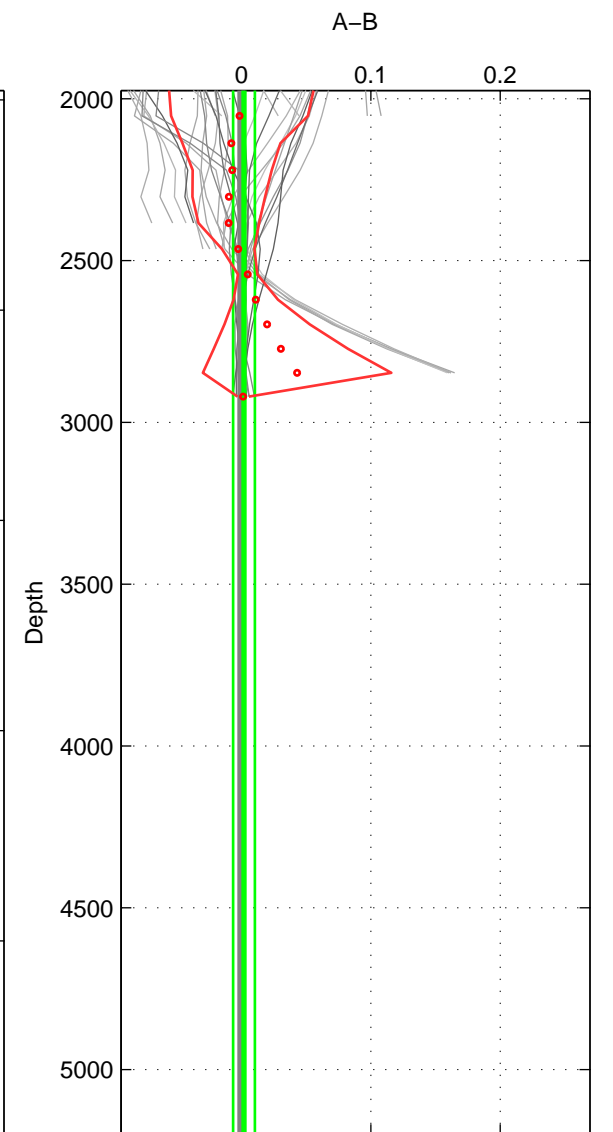

Cruise A (red). Date: May 1993 Cruisename: 204-29CS19930510

Cruise B (blue). Date: Jun 2010 Cruisename: 277-35TH20100608

*** "Favourite" values are means of spaces 1 2.

	Offset	O.StDev	Ratio	R.Stdev	Rating
SIGMA:	0.037	0.008	1.001	0.000	4
THETA:	0.022	0.008	1.001	0.000	4
DEPTH:	0.002	0.008	1.000	0.000	3
FAV.:	0.029	0.008	1.001	0.000	4

Profiles of A: 7
 Profiles of B: 9
 Diff profs : 48
 WMoffset (A-B): 0.036744
 WMoffset stdev: 0.0077308
 WMratio (A/B): 1.0011
 WMratio stdev: 0.00022133

Quality (1-5): 4

Profiles of A: 7
 Profiles of B: 9
 Diff profs : 48
 WMoffset (A-B): 0.022119
 WMoffset stdev: 0.0076904
 WMratio (A/B): 1.0006
 WMratio stdev: 0.00022007

Quality (1-5): 4

Profiles of A: 6
 Profiles of B: 9
 Diff profs : 42
 WMoffset (A-B): 0.0021401
 WMoffset stdev: 0.0084509
 WMratio (A/B): 1.0001
 WMratio stdev: 0.00024181

Quality (1-5): 3