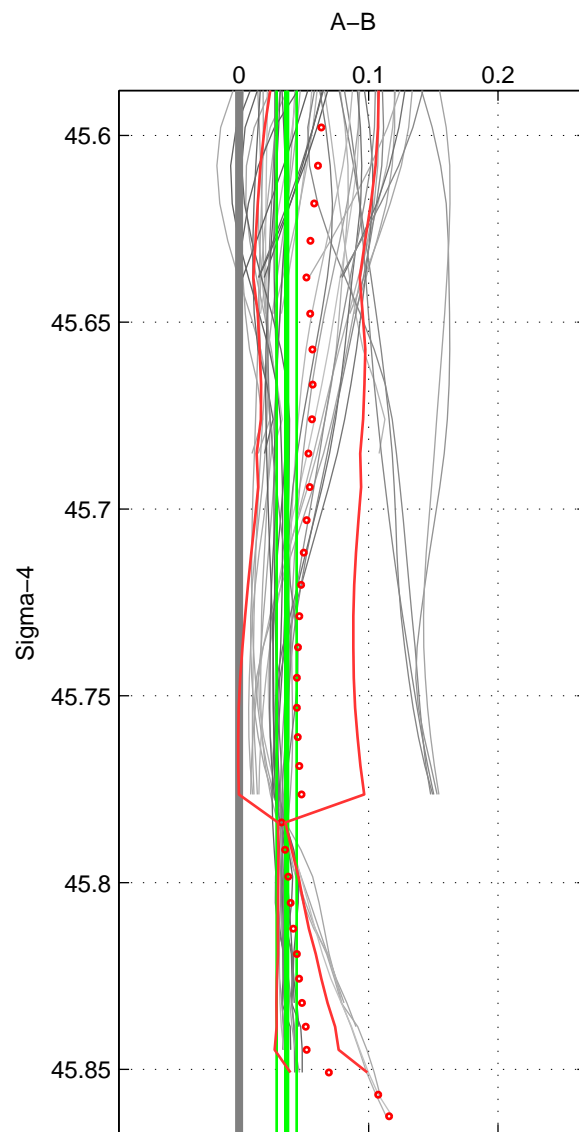

Cruise A (red). Date: May 1993 Cruisename: 204-29CS19930510

Cruise B (blue). Date: Jun 2010 Cruisename: 277-35TH20100608

*** "Favourite" values are means of spaces 1 2.

	Offset	O.StDev	Ratio	R.Stdev	Rating
SIGMA:	0.037	0.008	1.001	0.000	4
THETA:	0.022	0.008	1.001	0.000	4
DEPTH:	0.002	0.008	1.000	0.000	3
FAV.:	0.029	0.008	1.001	0.000	4

Profiles of A: 7
 Profiles of B: 9
 Diff profs : 48
 WMoffset (A-B): 0.036744
 WMoffset stdev: 0.0077308
 WMratio (A/B): 1.0011
 WMratio stdev: 0.00022133

Quality (1-5): 4

Profiles of A: 7
 Profiles of B: 9
 Diff profs : 48
 WMoffset (A-B): 0.022119
 WMoffset stdev: 0.0076904
 WMratio (A/B): 1.0006
 WMratio stdev: 0.00022007

Quality (1-5): 4

Profiles of A: 6
 Profiles of B: 9
 Diff profs : 42
 WMoffset (A-B): 0.0021401
 WMoffset stdev: 0.0084509
 WMratio (A/B): 1.0001
 WMratio stdev: 0.00024181

Quality (1-5): 3