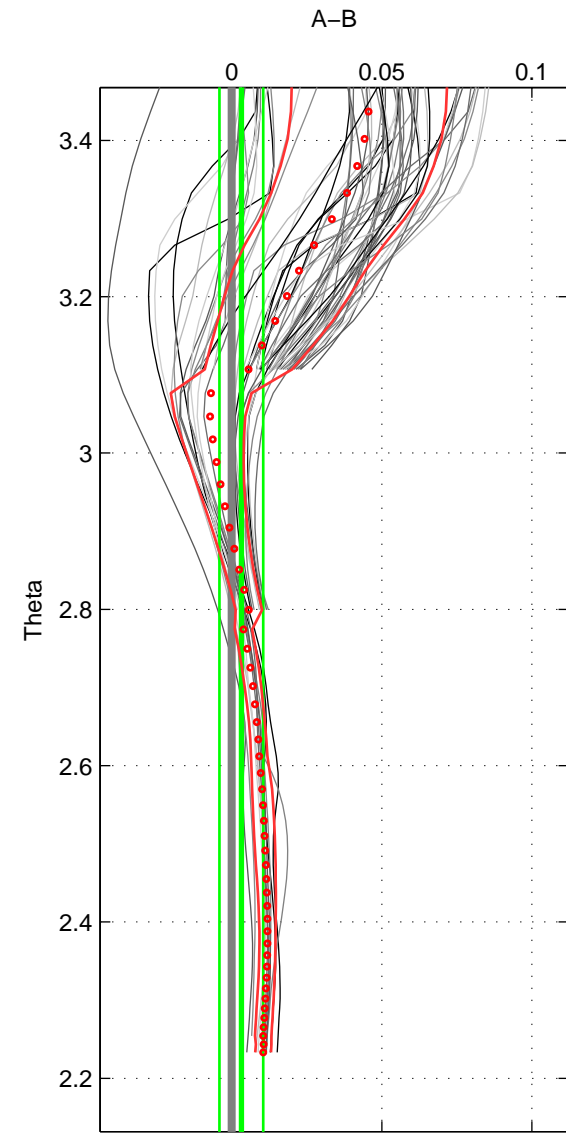

Cruise A (red). Date: Jul 1992 Cruisename: 7-06MT19920701

Cruise B (blue). Date: Sep 1996 Cruisename: 150-06MT19960910

*** "Favourite" values are those of space 2.

	Offset	O.StDev	Ratio	R.Stdev	Rating
SIGMA:	0.011	0.011	1.000	0.000	2
THETA:	0.003	0.007	1.000	0.000	5
DEPTH:	0.017	0.007	1.000	0.000	2
FAV.:	0.003	0.007	1.000	0.000	5

Profiles of A: 2
 Profiles of B: 12
 Diff profs: 24
 WMoffset (A-B): 0.011271
 WMoffset stdev: 0.011282
 WMratio (A/B): 1.0003
 WMratio stdev: 0.00032319

Quality (1-5): 2

Profiles of A: 5
 Profiles of B: 12
 Diff profs: 60
 WMoffset (A-B): 0.0031896
 WMoffset stdev: 0.0072791
 WMratio (A/B): 1.0001
 WMratio stdev: 0.00020823

Quality (1-5): 5

Profiles of A: 2
 Profiles of B: 13
 Diff profs: 24
 WMoffset (A-B): 0.016936
 WMoffset stdev: 0.0065619
 WMratio (A/B): 1.0005
 WMratio stdev: 0.00018799

Quality (1-5): 2