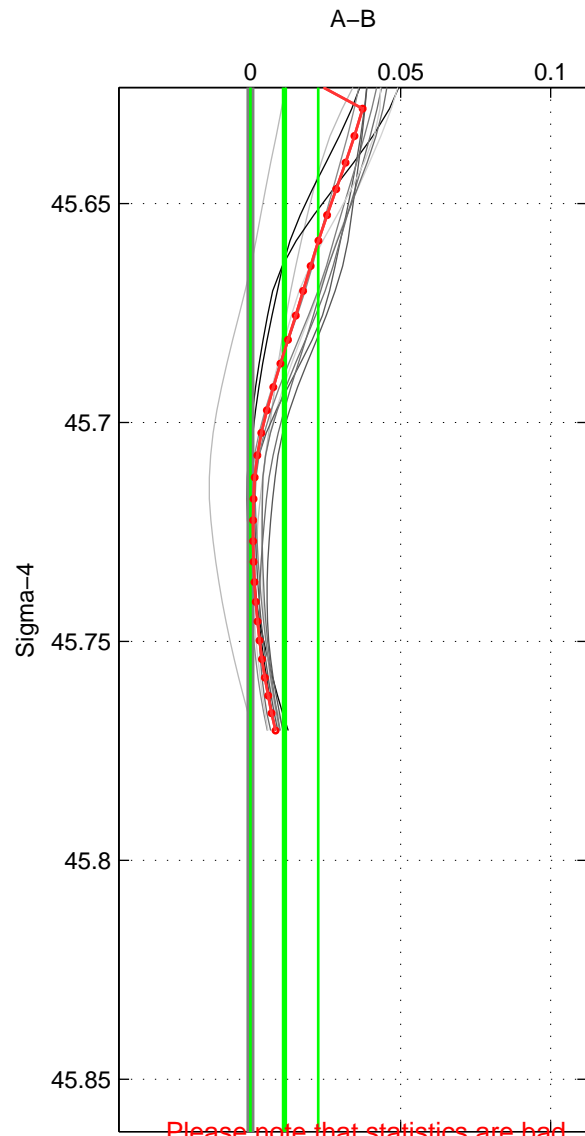

Cruise A (red). Date: Jul 1992 Cruisename: 7-06MT19920701

Cruise B (blue). Date: Sep 1996 Cruisename: 150-06MT19960910

*** "Favourite" values are those of space 2.

	Offset	O.StDev	Ratio	R.Stdev	Rating
SIGMA:	0.011	0.011	1.000	0.000	2
THETA:	0.003	0.007	1.000	0.000	5
DEPTH:	0.017	0.007	1.000	0.000	2
FAV.:	0.003	0.007	1.000	0.000	5

Profiles of A: 2
 Profiles of B: 12
 Diff profs: 24
 WMoffset (A-B): 0.011271
 WMoffset stdev: 0.011282
 WMratio (A/B): 1.0003
 WMratio stdev: 0.00032319

Quality (1-5): 2

Profiles of A: 5
 Profiles of B: 12
 Diff profs: 60
 WMoffset (A-B): 0.0031896
 WMoffset stdev: 0.0072791
 WMratio (A/B): 1.0001
 WMratio stdev: 0.00020823

Quality (1-5): 5

Profiles of A: 2
 Profiles of B: 13
 Diff profs: 24
 WMoffset (A-B): 0.016936
 WMoffset stdev: 0.0065619
 WMratio (A/B): 1.0005
 WMratio stdev: 0.00018799

Quality (1-5): 2