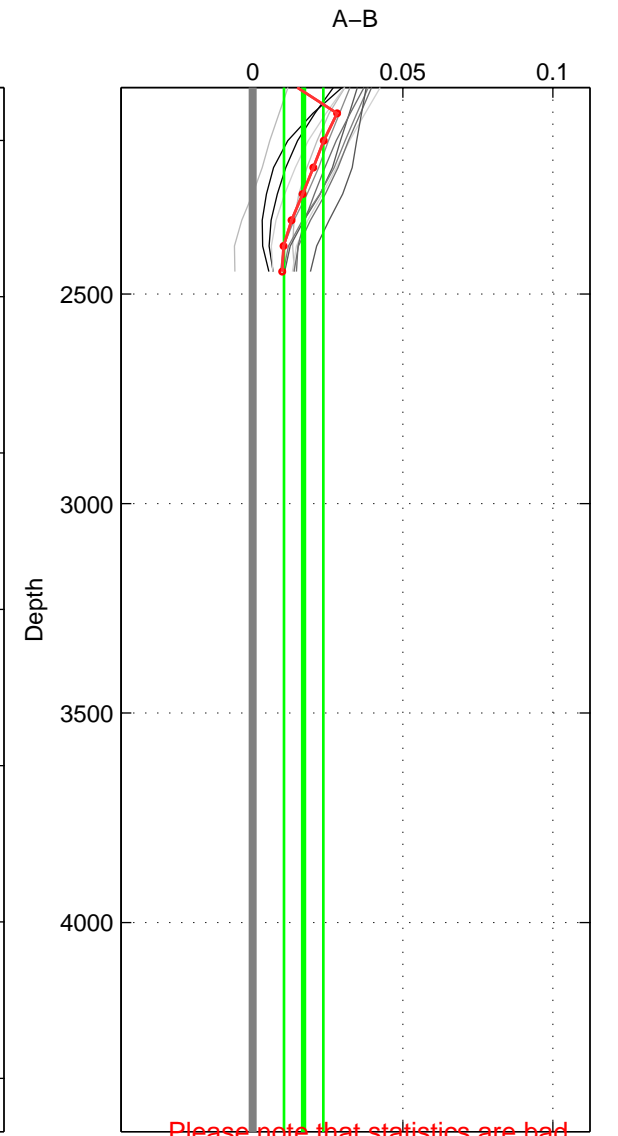

Cruise A (red). Date: Jul 1992 Cruisename: 7-06MT19920701

Cruise B (blue). Date: Sep 1996 Cruisename: 150-06MT19960910

*** "Favourite" values are those of space 2.

	Offset	O.StDev	Ratio	R.Stdev	Rating
SIGMA:	0.011	0.011	1.000	0.000	2
THETA:	0.003	0.007	1.000	0.000	5
DEPTH:	0.017	0.007	1.000	0.000	2
FAV.:	0.003	0.007	1.000	0.000	5

Profiles of A: 2
 Profiles of B: 12
 Diff profs: 24
 WMoffset (A-B): 0.011271
 WMoffset stdev: 0.011282
 WMratio (A/B): 1.0003
 WMratio stdev: 0.00032319

Quality (1-5): 2

Profiles of A: 5
 Profiles of B: 12
 Diff profs: 60
 WMoffset (A-B): 0.0031896
 WMoffset stdev: 0.0072791
 WMratio (A/B): 1.0001
 WMratio stdev: 0.00020823

Quality (1-5): 5

Profiles of A: 2
 Profiles of B: 13
 Diff profs: 24
 WMoffset (A-B): 0.016936
 WMoffset stdev: 0.0065619
 WMratio (A/B): 1.0005
 WMratio stdev: 0.00018799

Quality (1-5): 2