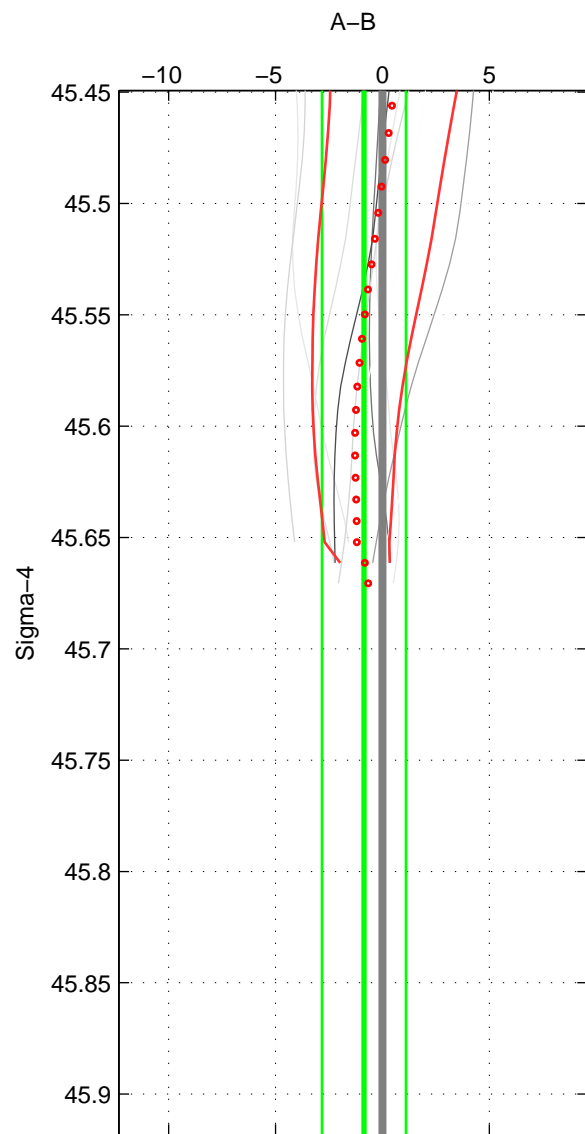

Cruise A (red). Date: Mar 1989 Cruisename: 507-32MW19890206

Cruise B (blue). Date: Feb 2008 Cruisename: 676-49UF20080117

*** "Favourite" values are means of spaces 1 2.

	Offset	O.StDev	Ratio	R.Stdev	Rating
SIGMA:	-0.001	0.002	1.000	0.000	3
THETA:	-0.001	0.002	1.000	0.000	3
DEPTH:	-0.005	0.001	1.000	0.000	2
FAV. :	-0.001	0.002	1.000	0.000	3

Profiles of A: 5
 Profiles of B: 3
 Diff profs : 10
 WMoffset (A-B): -0.00086143
 WMoffset stdev: 0.0019679
 WMratio (A/B): 0.99998
 WMratio stdev: 5.6838e-05

Quality (1-5): 3

Profiles of A: 5
 Profiles of B: 3
 Diff profs : 10
 WMoffset (A-B): -0.0010304
 WMoffset stdev: 0.0022391
 WMratio (A/B): 0.99997
 WMratio stdev: 6.4668e-05

Quality (1-5): 3

Profiles of A: 5
 Profiles of B: 3
 Diff profs : 10
 WMoffset (A-B): -0.0053049
 WMoffset stdev: 0.00075835
 WMratio (A/B): 0.99985
 WMratio stdev: 2.1959e-05

Quality (1-5): 2

Please note that statistics are bad.