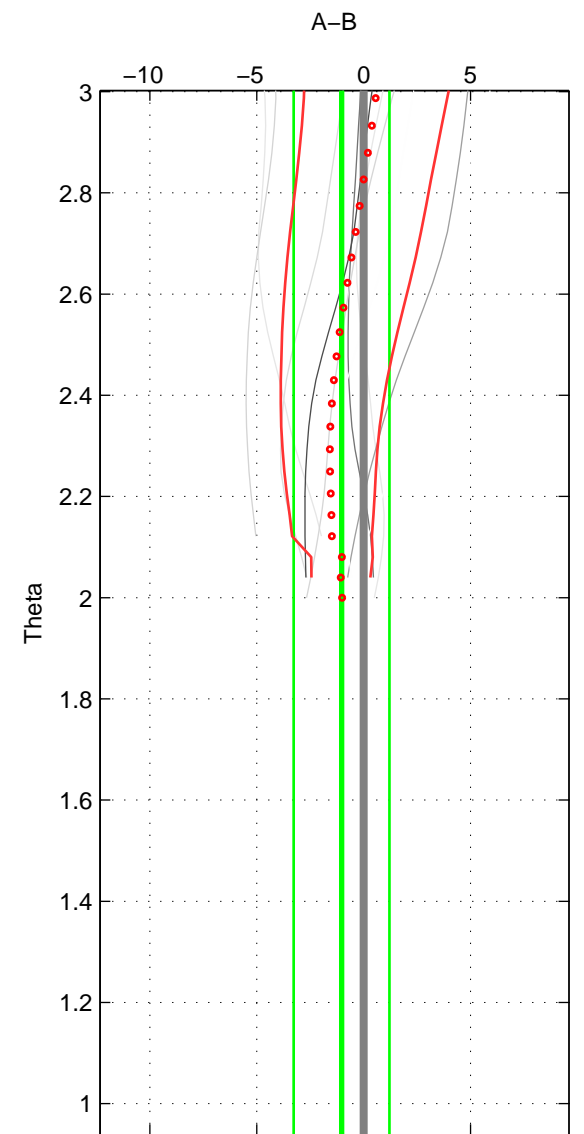

Cruise A (red). Date: Mar 1989 Cruisename: 507-32MW19890206

Cruise B (blue). Date: Feb 2008 Cruisename: 676-49UF20080117

*** "Favourite" values are means of spaces 1 2.

	Offset	O.StDev	Ratio	R.Stdev	Rating
SIGMA:	-0.001	0.002	1.000	0.000	3
THETA:	-0.001	0.002	1.000	0.000	3
DEPTH:	-0.005	0.001	1.000	0.000	2
FAV. :	-0.001	0.002	1.000	0.000	3

Profiles of A: 5
 Profiles of B: 3
 Diff profs : 10
 WMoffset (A-B): -0.00086143
 WMoffset stdev: 0.0019679
 WMratio (A/B): 0.99998
 WMratio stdev: 5.6838e-05

Quality (1-5): 3

Profiles of A: 5
 Profiles of B: 3
 Diff profs : 10
 WMoffset (A-B): -0.0010304
 WMoffset stdev: 0.0022391
 WMratio (A/B): 0.99997
 WMratio stdev: 6.4668e-05

Quality (1-5): 3

Profiles of A: 5
 Profiles of B: 3
 Diff profs : 10
 WMoffset (A-B): -0.0053049
 WMoffset stdev: 0.00075835
 WMratio (A/B): 0.99985
 WMratio stdev: 2.1959e-05

Quality (1-5): 2

Please note that statistics are bad.