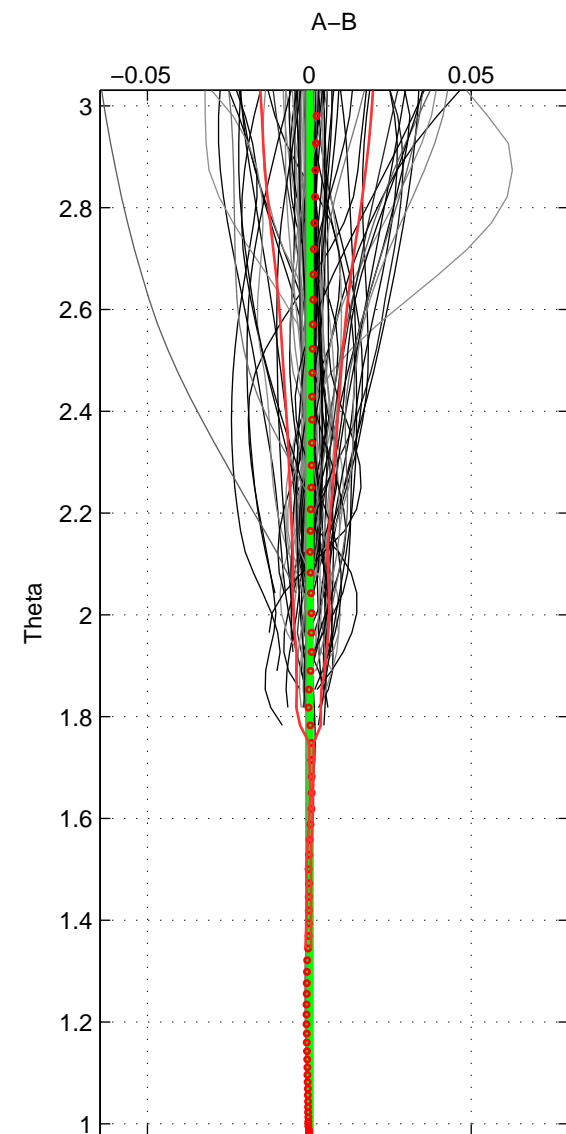

Cruise A (red). Date: Jul 2003 Cruisename: 662-49UF20030625
 Cruise B (blue). Date: Jul 2005 Cruisename: 669-49UF20050615

*** "Favourite" values are means of spaces 1 2.

	Offset	O.StDev	Ratio	R.Stdev	Rating
SIGMA:	0.001	0.002	1.000	0.000	5
THETA:	0.000	0.001	1.000	0.000	5
DEPTH:	-0.001	0.001	1.000	0.000	3
FAV. :	0.001	0.001	1.000	0.000	5

Profiles of A: 82
 Profiles of B: 60
 Diff profs : 100
 WMoffset (A-B): 0.0013275
 WMoffset stdev: 0.0016712
 WMratio (A/B): 1
 WMratio stdev: 4.8221e-05

Quality (1-5): 5

Profiles of A: 82
 Profiles of B: 60
 Diff profs : 100
 WMoffset (A-B): 0.00029476
 WMoffset stdev: 0.00068071
 WMratio (A/B): 1
 WMratio stdev: 1.963e-05

Quality (1-5): 5

Profiles of A: 82
 Profiles of B: 60
 Diff profs : 100
 WMoffset (A-B): -0.0006249
 WMoffset stdev: 0.0006854
 WMratio (A/B): 0.99998
 WMratio stdev: 1.9783e-05

Quality (1-5): 3

Please note that statistics are bad.