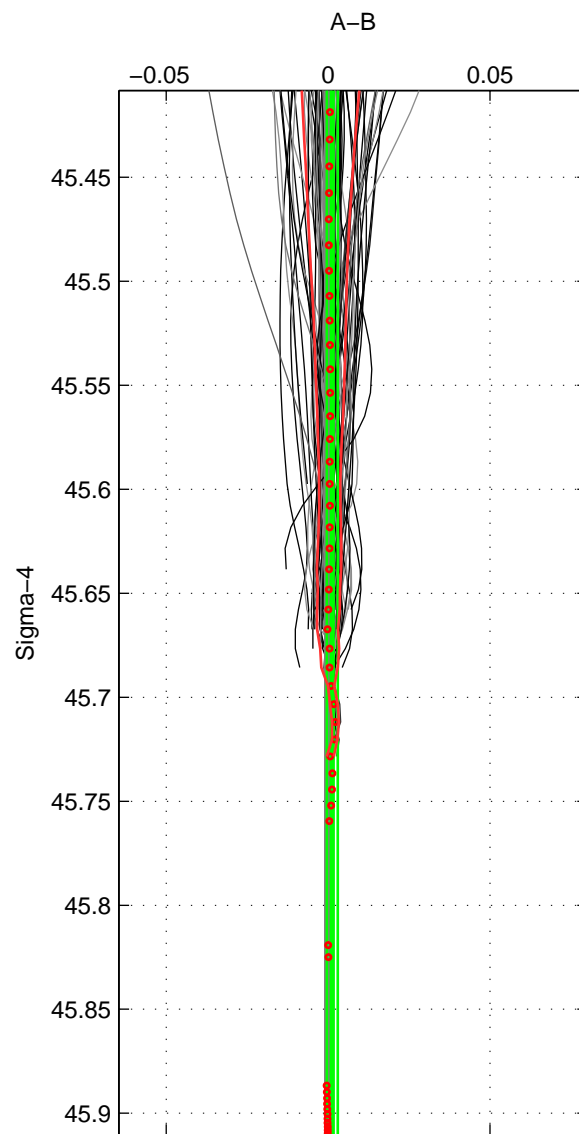

Cruise A (red). Date: Jul 2003 Cruisename: 662-49UF20030625
 Cruise B (blue). Date: Jul 2005 Cruisename: 669-49UF20050615

*** "Favourite" values are means of spaces 1 2.

	Offset	O.StDev	Ratio	R.Stdev	Rating
SIGMA:	0.001	0.002	1.000	0.000	5
THETA:	0.000	0.001	1.000	0.000	5
DEPTH:	-0.001	0.001	1.000	0.000	3
FAV. :	0.001	0.001	1.000	0.000	5

Profiles of A: 82
 Profiles of B: 60
 Diff profs : 100
 WMoffset (A-B): 0.0013275
 WMoffset stdev: 0.0016712
 WMratio (A/B): 1
 WMratio stdev: 4.8221e-05

Quality (1-5): 5

Profiles of A: 82
 Profiles of B: 60
 Diff profs : 100
 WMoffset (A-B): 0.00029476
 WMoffset stdev: 0.00068071
 WMratio (A/B): 1
 WMratio stdev: 1.963e-05

Quality (1-5): 5

Profiles of A: 82
 Profiles of B: 60
 Diff profs : 100
 WMoffset (A-B): -0.0006249
 WMoffset stdev: 0.0006854
 WMratio (A/B): 0.99998
 WMratio stdev: 1.9783e-05

Quality (1-5): 3

Please note that statistics are bad.