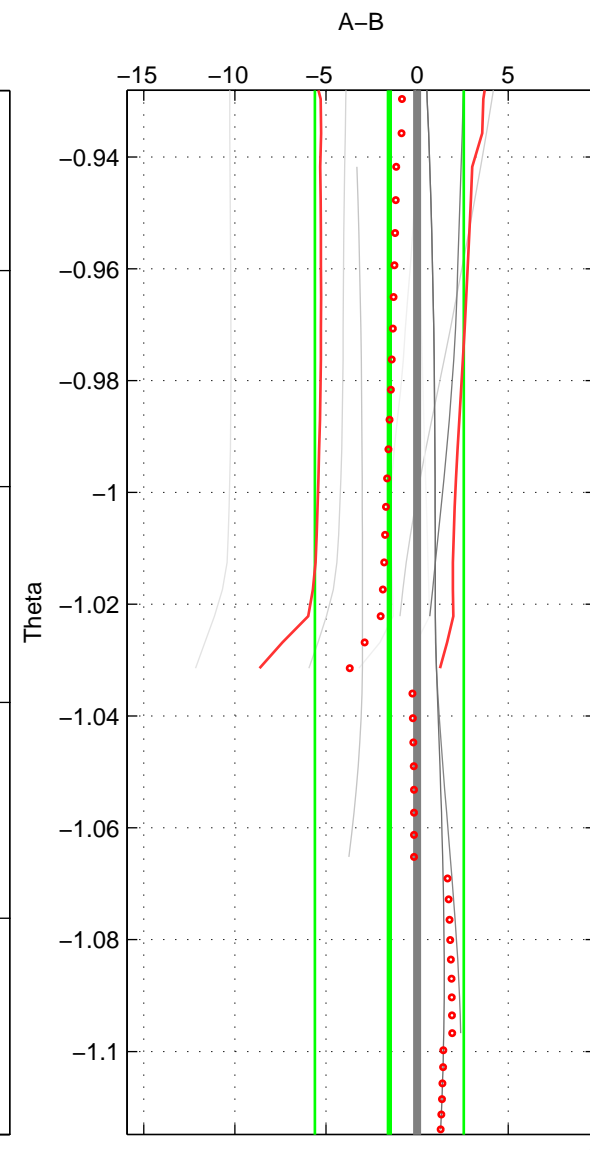

Cruise A (red). Date: Jul 1992 Cruisename: 7-06MT19920701

Cruise B (blue). Date: Nov 1992 Cruisename: 86-58JH19921105

\*\*\* "Favourite" values are those of space 2.

	Offset	O.StDev	Ratio	R.Stdev	Rating
SIGMA:	-0.000	0.002	1.000	0.000	2
THETA:	-0.002	0.004	1.000	0.000	3
DEPTH:	-0.002	0.002	1.000	0.000	1
FAV.:	-0.002	0.004	1.000	0.000	3

Profiles of A: 2  
Profiles of B: 8  
Diff profs : 4  
WMoffset (A-B): -0.00017348  
WMoffset stdev: 0.0020046  
WMratio (A/B): 1  
WMratio stdev: 5.7424e-05

Quality (1-5): 2

Profiles of A: 3  
Profiles of B: 8  
Diff profs : 9  
WMoffset (A-B): -0.0015263  
WMoffset stdev: 0.0040869  
WMratio (A/B): 0.99996  
WMratio stdev: 0.00011706

Quality (1-5): 3

Profiles of A: 2  
Profiles of B: 8  
Diff profs : 4  
WMoffset (A-B): -0.0019204  
WMoffset stdev: 0.0019656  
WMratio (A/B): 0.99994  
WMratio stdev: 5.631e-05

Quality (1-5): 1

Please note that statistics are bad.