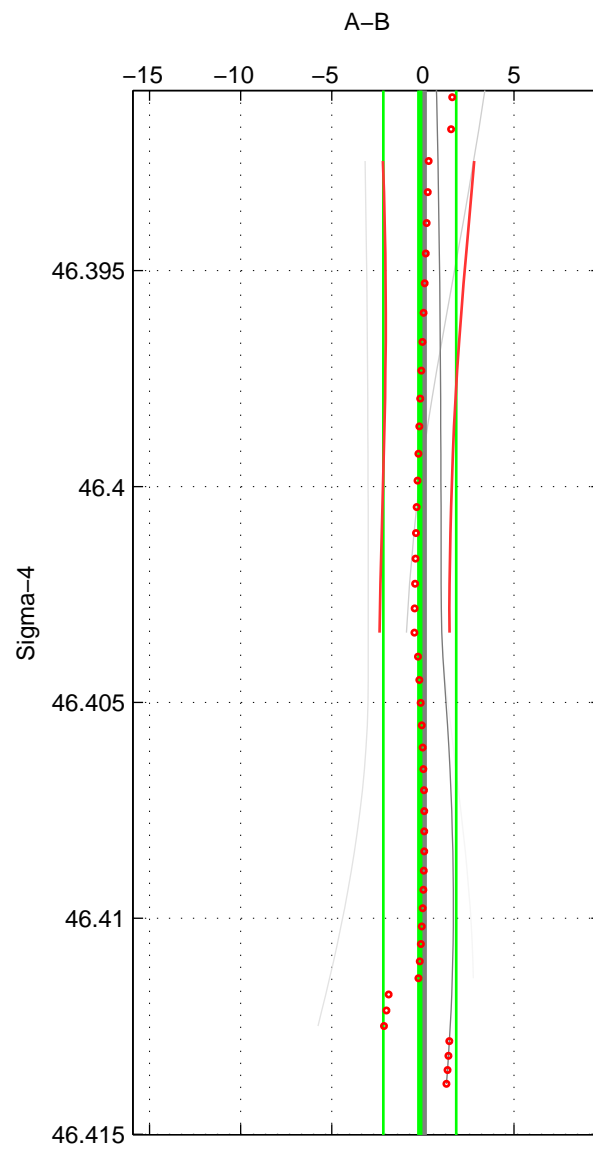

Cruise A (red). Date: Jul 1992 Cruisename: 7-06MT19920701

Cruise B (blue). Date: Nov 1992 Cruisename: 86-58JH19921105

\*\*\* "Favourite" values are those of space 2.

	Offset	O.StDev	Ratio	R.Stdev	Rating
SIGMA:	-0.000	0.002	1.000	0.000	2
THETA:	-0.002	0.004	1.000	0.000	3
DEPTH:	-0.002	0.002	1.000	0.000	1
FAV.:	-0.002	0.004	1.000	0.000	3

Profiles of A: 2  
Profiles of B: 8  
Diff profs : 4  
WMoffset (A-B): -0.00017348  
WMoffset stdev: 0.0020046  
WMratio (A/B): 1  
WMratio stdev: 5.7424e-05

Quality (1-5): 2

Profiles of A: 3  
Profiles of B: 8  
Diff profs : 9  
WMoffset (A-B): -0.0015263  
WMoffset stdev: 0.0040869  
WMratio (A/B): 0.99996  
WMratio stdev: 0.00011706

Quality (1-5): 3

Profiles of A: 2  
Profiles of B: 8  
Diff profs : 4  
WMoffset (A-B): -0.0019204  
WMoffset stdev: 0.0019656  
WMratio (A/B): 0.99994  
WMratio stdev: 5.631e-05

Quality (1-5): 1

Please note that statistics are bad.