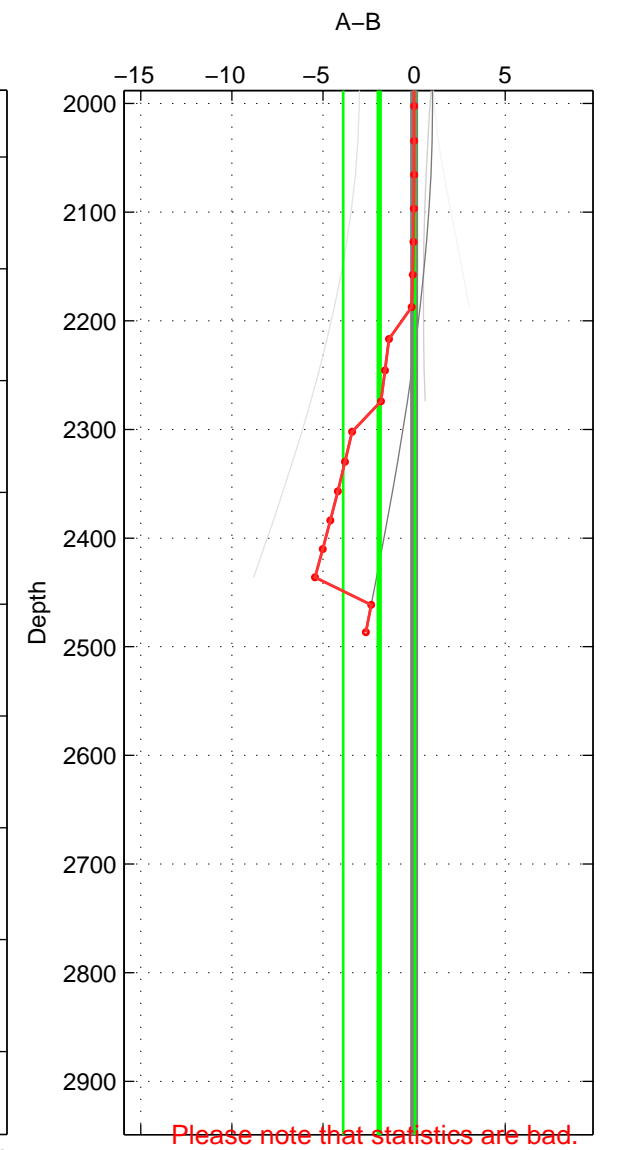

Cruise A (red). Date: Jul 1992 Cruisename: 7-06MT19920701

Cruise B (blue). Date: Nov 1992 Cruisename: 86-58JH19921105

\*\*\* "Favourite" values are those of space 2.

	Offset	O.StDev	Ratio	R.Stdev	Rating
SIGMA:	-0.000	0.002	1.000	0.000	2
THETA:	-0.002	0.004	1.000	0.000	3
DEPTH:	-0.002	0.002	1.000	0.000	1
FAV.:	-0.002	0.004	1.000	0.000	3

Profiles of A: 2  
Profiles of B: 8  
Diff profs : 4  
WMoffset (A-B): -0.00017348  
WMoffset stdev: 0.0020046  
WMratio (A/B): 1  
WMratio stdev: 5.7424e-05

Quality (1-5): 2

Profiles of A: 3  
Profiles of B: 8  
Diff profs : 9  
WMoffset (A-B): -0.0015263  
WMoffset stdev: 0.0040869  
WMratio (A/B): 0.99996  
WMratio stdev: 0.00011706

Quality (1-5): 3

Profiles of A: 2  
Profiles of B: 8  
Diff profs : 4  
WMoffset (A-B): -0.0019204  
WMoffset stdev: 0.0019656  
WMratio (A/B): 0.99994  
WMratio stdev: 5.631e-05

Quality (1-5): 1

Please note that statistics are bad.