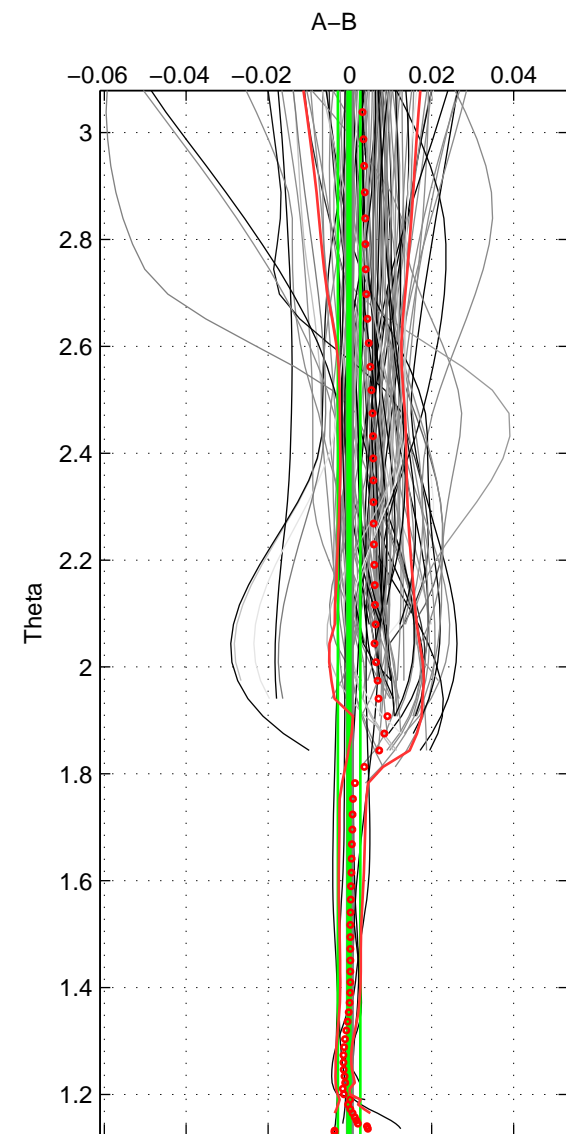

Cruise A (red). Date: Jul 2001 Cruisename: 656-49UF20010710

Cruise B (blue). Date: Jul 1998 Cruisename: 685-49UP19980703

\*\*\* "Favourite" values are means of spaces 1 2.

	Offset	O.StDev	Ratio	R.Stdev	Rating
SIGMA:	0.004	0.007	1.000	0.000	5
THETA:	-0.000	0.003	1.000	0.000	5
DEPTH:	0.003	0.003	1.000	0.000	3
FAV. :	0.002	0.005	1.000	0.000	5

Profiles of A: 34  
 Profiles of B: 31  
 Diff profs : 100  
 WMoffset (A-B): 0.0039795  
 WMoffset stdev: 0.0065063  
 WMratio (A/B): 1.0001  
 WMratio stdev: 0.00018822

Quality (1-5): 5

Profiles of A: 34  
 Profiles of B: 31  
 Diff profs : 100  
 WMoffset (A-B): -0.00020237  
 WMoffset stdev: 0.0027316  
 WMratio (A/B): 0.99999  
 WMratio stdev: 7.8761e-05

Quality (1-5): 5

Profiles of A: 34  
 Profiles of B: 31  
 Diff profs : 100  
 WMoffset (A-B): 0.0030034  
 WMoffset stdev: 0.0030459  
 WMratio (A/B): 1.0001  
 WMratio stdev: 8.8131e-05

Quality (1-5): 3