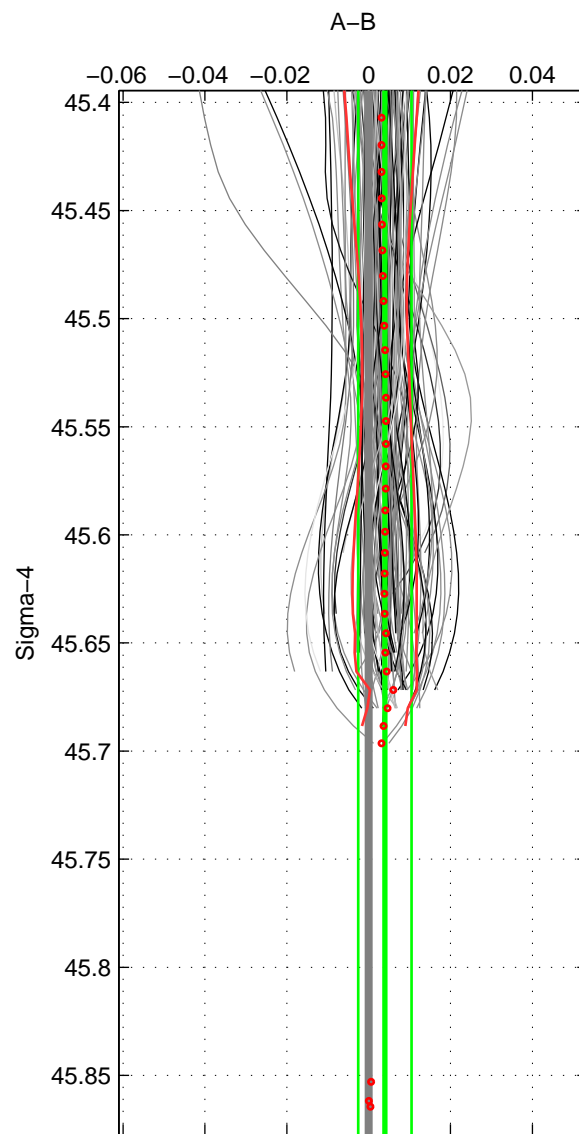

Cruise A (red). Date: Jul 2001 Cruisename: 656-49UF20010710

Cruise B (blue). Date: Jul 1998 Cruisename: 685-49UP19980703

\*\*\* "Favourite" values are means of spaces 1 2.

	Offset	O.StDev	Ratio	R.Stdev	Rating
SIGMA:	0.004	0.007	1.000	0.000	5
THETA:	-0.000	0.003	1.000	0.000	5
DEPTH:	0.003	0.003	1.000	0.000	3
FAV. :	0.002	0.005	1.000	0.000	5

Profiles of A: 34  
 Profiles of B: 31  
 Diff profs : 100  
 WMoffset (A-B): 0.0039795  
 WMoffset stdev: 0.0065063  
 WMratio (A/B): 1.0001  
 WMratio stdev: 0.00018822

Quality (1-5): 5

Profiles of A: 34  
 Profiles of B: 31  
 Diff profs : 100  
 WMoffset (A-B): -0.00020237  
 WMoffset stdev: 0.0027316  
 WMratio (A/B): 0.99999  
 WMratio stdev: 7.8761e-05

Quality (1-5): 5

Profiles of A: 34  
 Profiles of B: 31  
 Diff profs : 100  
 WMoffset (A-B): 0.0030034  
 WMoffset stdev: 0.0030459  
 WMratio (A/B): 1.0001  
 WMratio stdev: 8.8131e-05

Quality (1-5): 3