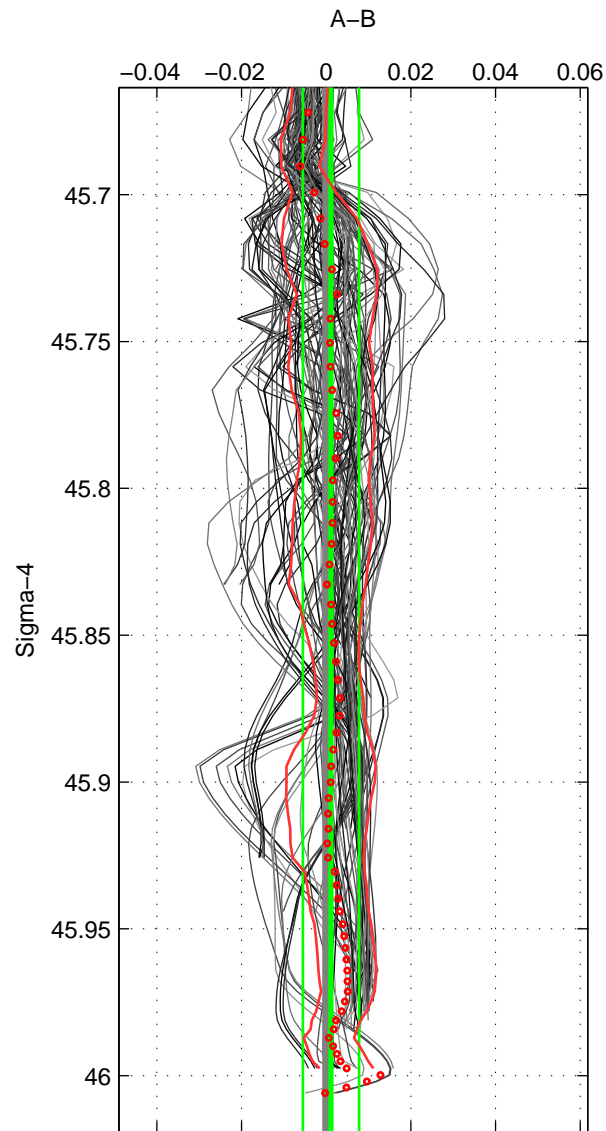

Cruise A (red). Date: Jul 1999 Cruisename: 190-18HU19990627

Cruise B (blue). Date: May 2000 Cruisename: 191-18HU20000520

\*\*\* "Favourite" values are means of spaces 1 2 3.

	Offset	O.StDev	Ratio	R.Stdev	Rating
SIGMA:	0.001	0.007	1.000	0.000	5
THETA:	0.001	0.007	1.000	0.000	5
DEPTH:	0.009	0.004	1.000	0.000	5
FAV.:	0.004	0.006	1.000	0.000	5

Profiles of A: 17  
 Profiles of B: 18  
 Diff profs : 100  
 WMoffset (A-B): 0.0011177  
 WMoffset stdev: 0.0066506  
 WMratio (A/B): 1  
 WMratio stdev: 0.00019069

Quality (1-5): 5

Profiles of A: 17  
 Profiles of B: 18  
 Diff profs : 100  
 WMoffset (A-B): 0.0013681  
 WMoffset stdev: 0.0065238  
 WMratio (A/B): 1  
 WMratio stdev: 0.00018705

Quality (1-5): 5

Profiles of A: 17  
 Profiles of B: 18  
 Diff profs : 100  
 WMoffset (A-B): 0.0088268  
 WMoffset stdev: 0.0039034  
 WMratio (A/B): 1.0003  
 WMratio stdev: 0.00011199

Quality (1-5): 5