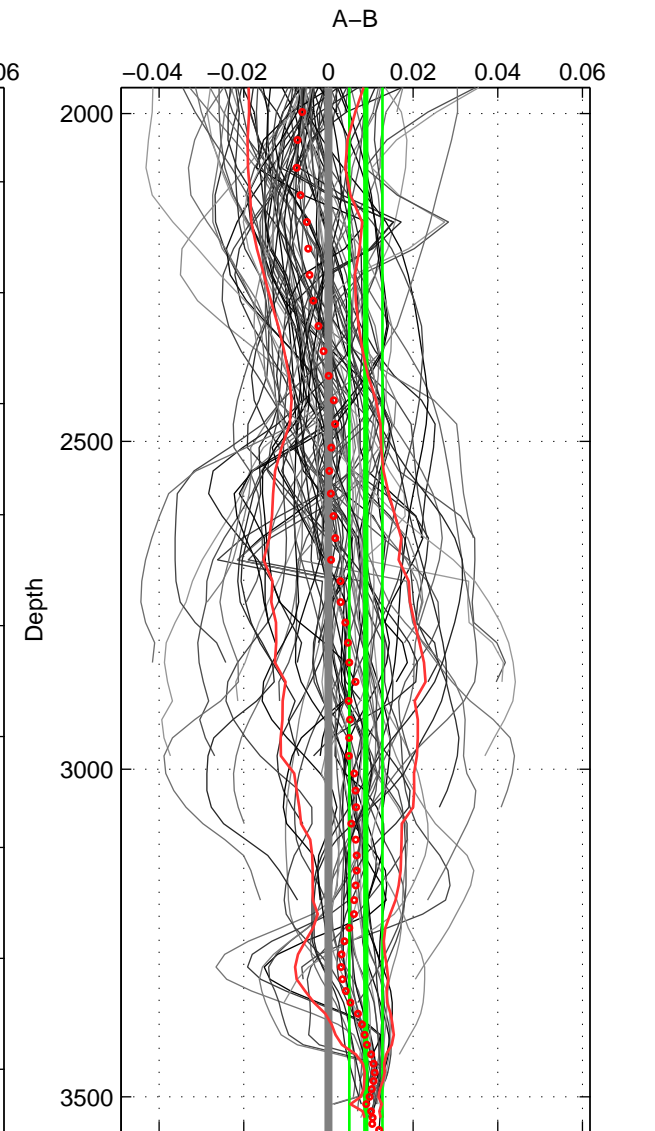

Cruise A (red). Date: Jul 1999 Cruisename: 190-18HU19990627

Cruise B (blue). Date: May 2000 Cruisename: 191-18HU20000520

\*\*\* "Favourite" values are means of spaces 1 2 3.

	Offset	O.StDev	Ratio	R.Stdev	Rating
SIGMA:	0.001	0.007	1.000	0.000	5
THETA:	0.001	0.007	1.000	0.000	5
DEPTH:	0.009	0.004	1.000	0.000	5
FAV.:	0.004	0.006	1.000	0.000	5

Profiles of A: 17  
 Profiles of B: 18  
 Diff profs : 100  
 WMoffset (A-B): 0.0011177  
 WMoffset stdev: 0.0066506  
 WMratio (A/B): 1  
 WMratio stdev: 0.00019069

Quality (1-5): 5

Profiles of A: 17  
 Profiles of B: 18  
 Diff profs : 100  
 WMoffset (A-B): 0.0013681  
 WMoffset stdev: 0.0065238  
 WMratio (A/B): 1  
 WMratio stdev: 0.00018705

Quality (1-5): 5

Profiles of A: 17  
 Profiles of B: 18  
 Diff profs : 100  
 WMoffset (A-B): 0.0088268  
 WMoffset stdev: 0.0039034  
 WMratio (A/B): 1.0003  
 WMratio stdev: 0.00011199

Quality (1-5): 5