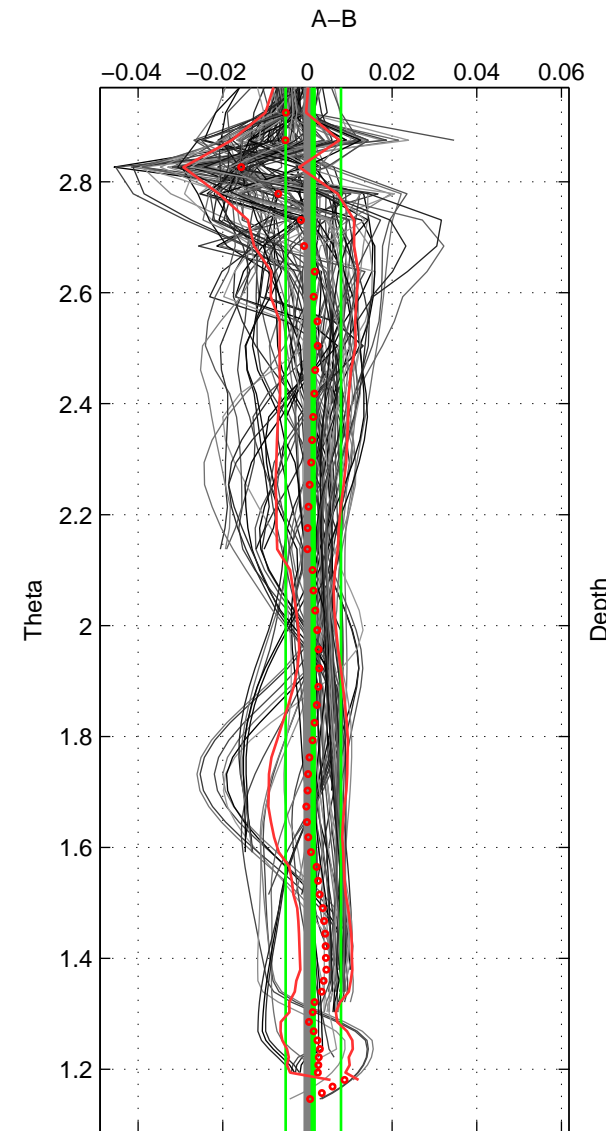

Cruise A (red). Date: Jul 1999 Cruisename: 190-18HU19990627

Cruise B (blue). Date: May 2000 Cruisename: 191-18HU20000520

\*\*\* "Favourite" values are means of spaces 1 2 3.

	Offset	O.StDev	Ratio	R.Stdev	Rating
SIGMA:	0.001	0.007	1.000	0.000	5
THETA:	0.001	0.007	1.000	0.000	5
DEPTH:	0.009	0.004	1.000	0.000	5
FAV.:	0.004	0.006	1.000	0.000	5

Profiles of A: 17  
 Profiles of B: 18  
 Diff profs : 100  
 WMoffset (A-B): 0.0011177  
 WMoffset stdev: 0.0066506  
 WMratio (A/B): 1  
 WMratio stdev: 0.00019069

Quality (1-5): 5

Profiles of A: 17  
 Profiles of B: 18  
 Diff profs : 100  
 WMoffset (A-B): 0.0013681  
 WMoffset stdev: 0.0065238  
 WMratio (A/B): 1  
 WMratio stdev: 0.00018705

Quality (1-5): 5

Profiles of A: 17  
 Profiles of B: 18  
 Diff profs : 100  
 WMoffset (A-B): 0.0088268  
 WMoffset stdev: 0.0039034  
 WMratio (A/B): 1.0003  
 WMratio stdev: 0.00011199

Quality (1-5): 5