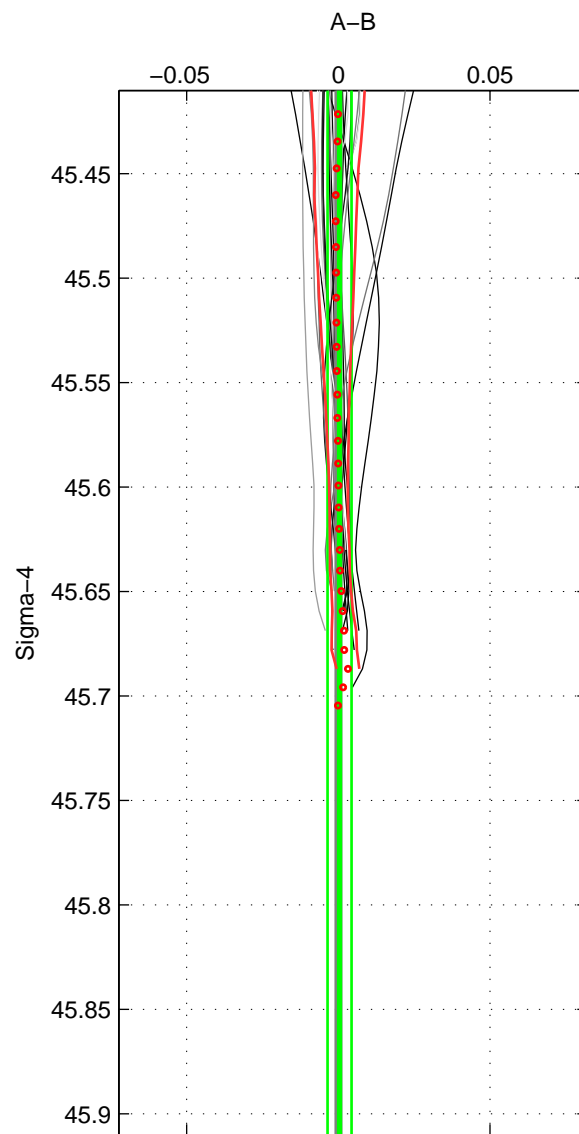

Cruise A (red). Date: Jul 2005 Cruisename: 669-49UF20050615

Cruise B (blue). Date: Oct 2000 Cruisename: 691-49UP20000920

*** "Favourite" values are means of spaces 1 2.

	Offset	O.StDev	Ratio	R.Stdev	Rating
SIGMA:	0.000	0.004	1.000	0.000	5
THETA:	0.001	0.006	1.000	0.000	5
DEPTH:	-0.008	0.002	1.000	0.000	3
FAV.:	0.001	0.005	1.000	0.000	5

Profiles of A: 22
 Profiles of B: 16
 Diff profs : 28
 WMoffset (A-B): 0.00036369
 WMoffset stdev: 0.0039416
 WMratio (A/B): 1
 WMratio stdev: 0.00011396

Quality (1-5): 5

Profiles of A: 22
 Profiles of B: 16
 Diff profs : 28
 WMoffset (A-B): 0.0010527
 WMoffset stdev: 0.0060752
 WMratio (A/B): 1
 WMratio stdev: 0.00017574

Quality (1-5): 5

Profiles of A: 22
 Profiles of B: 16
 Diff profs : 28
 WMoffset (A-B): -0.0084538
 WMoffset stdev: 0.0020134
 WMratio (A/B): 0.99976
 WMratio stdev: 5.8434e-05

Quality (1-5): 3

Please note that statistics are bad.