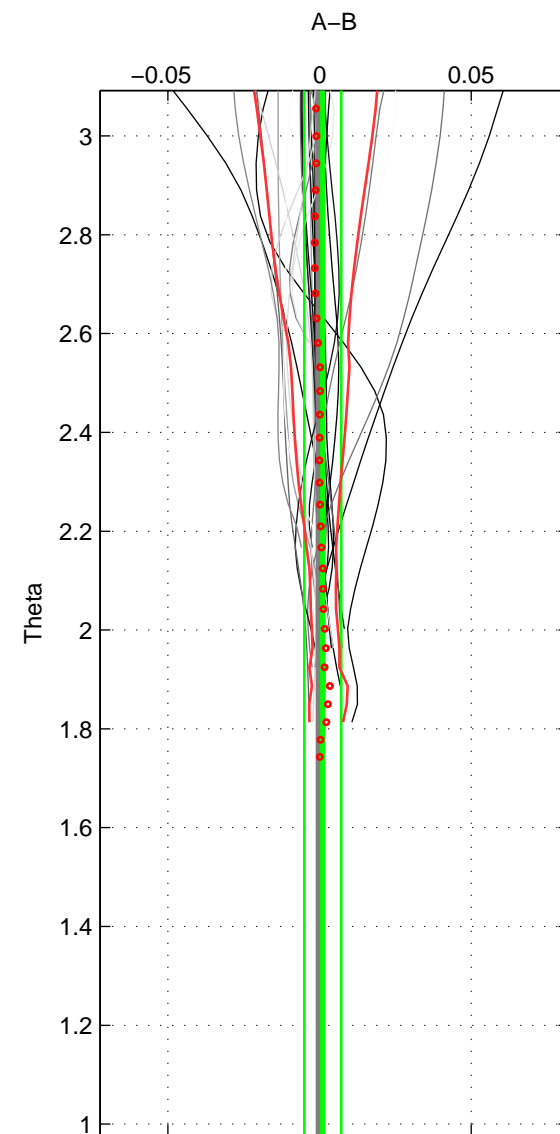

Cruise A (red). Date: Jul 2005 Cruisename: 669-49UF20050615

Cruise B (blue). Date: Oct 2000 Cruisename: 691-49UP20000920

*** "Favourite" values are means of spaces 1 2.

	Offset	O.StDev	Ratio	R.Stdev	Rating
SIGMA:	0.000	0.004	1.000	0.000	5
THETA:	0.001	0.006	1.000	0.000	5
DEPTH:	-0.008	0.002	1.000	0.000	3
FAV.:	0.001	0.005	1.000	0.000	5

Profiles of A: 22
 Profiles of B: 16
 Diff profs : 28
 WMoffset (A-B): 0.00036369
 WMoffset stdev: 0.0039416
 WMratio (A/B): 1
 WMratio stdev: 0.00011396

Quality (1-5): 5

Profiles of A: 22
 Profiles of B: 16
 Diff profs : 28
 WMoffset (A-B): 0.0010527
 WMoffset stdev: 0.0060752
 WMratio (A/B): 1
 WMratio stdev: 0.00017574

Quality (1-5): 5

Profiles of A: 22
 Profiles of B: 16
 Diff profs : 28
 WMoffset (A-B): -0.0084538
 WMoffset stdev: 0.0020134
 WMratio (A/B): 0.99976
 WMratio stdev: 5.8434e-05

Quality (1-5): 3

Please note that statistics are bad.