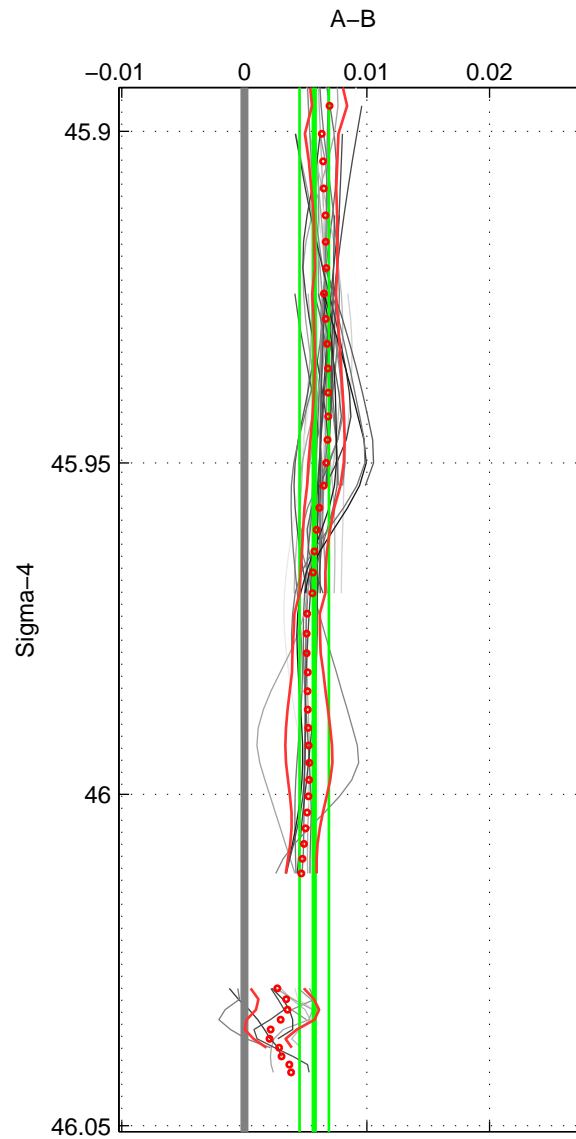

Cruise A (red). Date: Feb 2009 Cruisename: 300-740H20090203

Cruise B (blue). Date: Jan 1996 Cruisename: 465-29HE19960117

\*\*\* "Favourite" values are means of spaces 1 2 3.

	Offset	O.StDev	Ratio	R.Stdev	Rating
SIGMA:	0.006	0.001	1.000	0.000	5
THETA:	0.004	0.001	1.000	0.000	5
DEPTH:	0.006	0.005	1.000	0.000	5
FAV.:	0.005	0.002	1.000	0.000	5

Profiles of A: 14  
 Profiles of B: 3  
 Diff profs : 39  
 WMoffset (A-B): 0.0057049  
 WMoffset stdev: 0.0012007  
 WMratio (A/B): 1.0002  
 WMratio stdev: 3.4592e-05

Quality (1-5): 5

Profiles of A: 14  
 Profiles of B: 3  
 Diff profs : 39  
 WMoffset (A-B): 0.0043449  
 WMoffset stdev: 0.0010281  
 WMratio (A/B): 1.0001  
 WMratio stdev: 2.9622e-05

Quality (1-5): 5

Profiles of A: 13  
 Profiles of B: 3  
 Diff profs : 36  
 WMoffset (A-B): 0.0063719  
 WMoffset stdev: 0.004924  
 WMratio (A/B): 1.0002  
 WMratio stdev: 0.00014191

Quality (1-5): 5