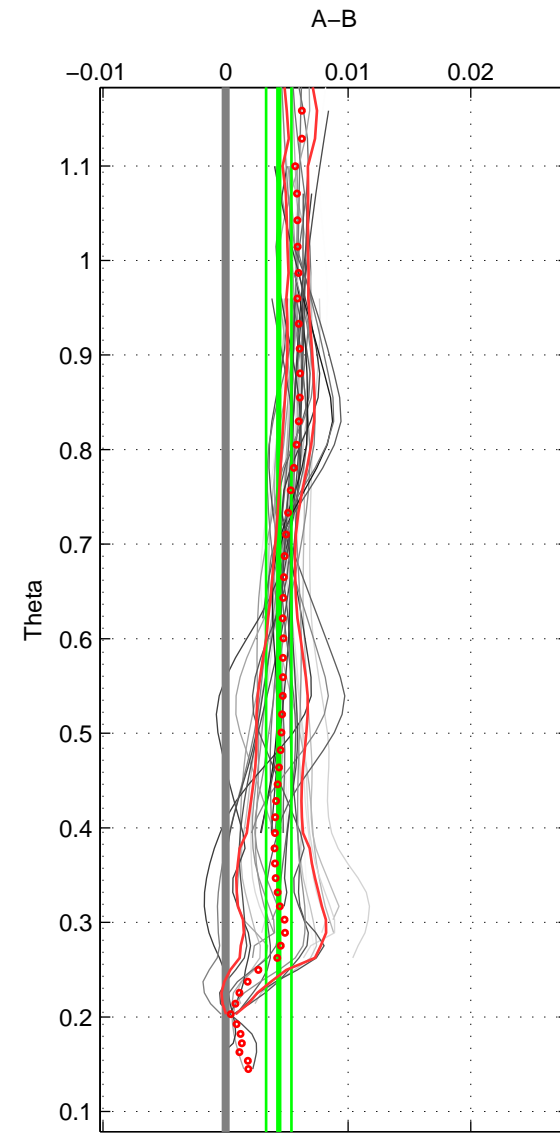

Cruise A (red). Date: Feb 2009 Cruisename: 300-740H20090203

Cruise B (blue). Date: Jan 1996 Cruisename: 465-29HE19960117

\*\*\* "Favourite" values are means of spaces 1 2 3.

	Offset	O.StDev	Ratio	R.Stdev	Rating
SIGMA:	0.006	0.001	1.000	0.000	5
THETA:	0.004	0.001	1.000	0.000	5
DEPTH:	0.006	0.005	1.000	0.000	5
FAV.:	0.005	0.002	1.000	0.000	5

Profiles of A: 14  
 Profiles of B: 3  
 Diff profs : 39  
 WMoffset (A-B): 0.0057049  
 WMoffset stdev: 0.0012007  
 WMratio (A/B): 1.0002  
 WMratio stdev: 3.4592e-05

Quality (1-5): 5

Profiles of A: 14  
 Profiles of B: 3  
 Diff profs : 39  
 WMoffset (A-B): 0.0043449  
 WMoffset stdev: 0.0010281  
 WMratio (A/B): 1.0001  
 WMratio stdev: 2.9622e-05

Quality (1-5): 5

Profiles of A: 13  
 Profiles of B: 3  
 Diff profs : 36  
 WMoffset (A-B): 0.0063719  
 WMoffset stdev: 0.004924  
 WMratio (A/B): 1.0002  
 WMratio stdev: 0.00014191

Quality (1-5): 5