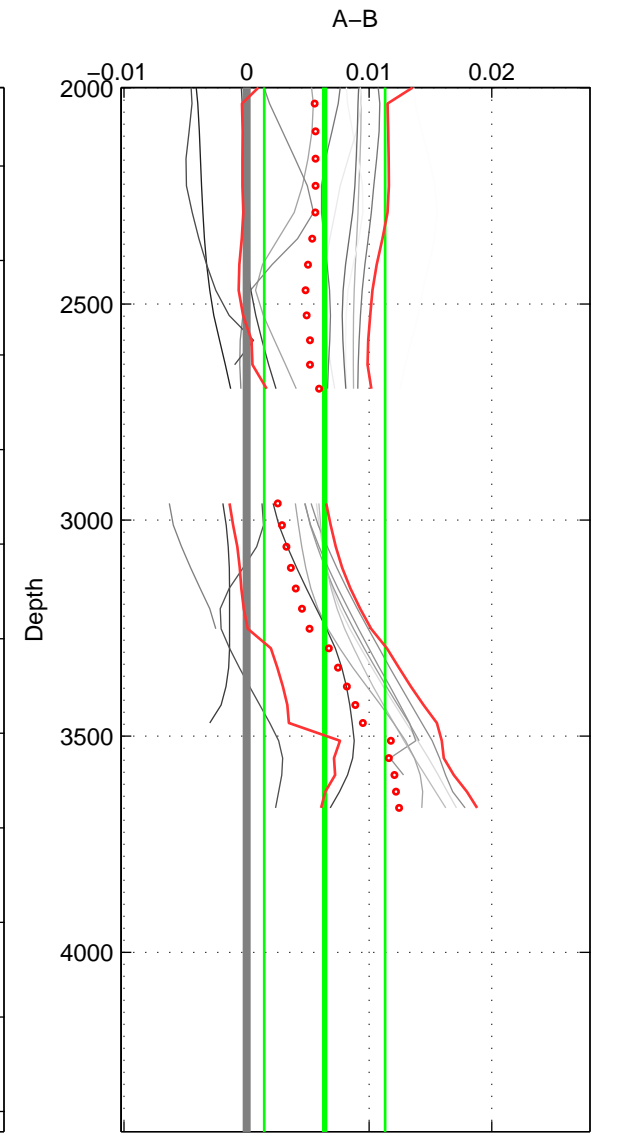

Cruise A (red). Date: Feb 2009 Cruisename: 300-740H20090203

Cruise B (blue). Date: Jan 1996 Cruisename: 465-29HE19960117

\*\*\* "Favourite" values are means of spaces 1 2 3.

	Offset	O.StDev	Ratio	R.Stdev	Rating
SIGMA:	0.006	0.001	1.000	0.000	5
THETA:	0.004	0.001	1.000	0.000	5
DEPTH:	0.006	0.005	1.000	0.000	5
FAV.:	0.005	0.002	1.000	0.000	5

Profiles of A: 14  
 Profiles of B: 3  
 Diff profs : 39  
 WMoffset (A-B): 0.0057049  
 WMoffset stdev: 0.0012007  
 WMratio (A/B): 1.0002  
 WMratio stdev: 3.4592e-05

Quality (1-5): 5

Profiles of A: 14  
 Profiles of B: 3  
 Diff profs : 39  
 WMoffset (A-B): 0.0043449  
 WMoffset stdev: 0.0010281  
 WMratio (A/B): 1.0001  
 WMratio stdev: 2.9622e-05

Quality (1-5): 5

Profiles of A: 13  
 Profiles of B: 3  
 Diff profs : 36  
 WMoffset (A-B): 0.0063719  
 WMoffset stdev: 0.004924  
 WMratio (A/B): 1.0002  
 WMratio stdev: 0.00014191

Quality (1-5): 5