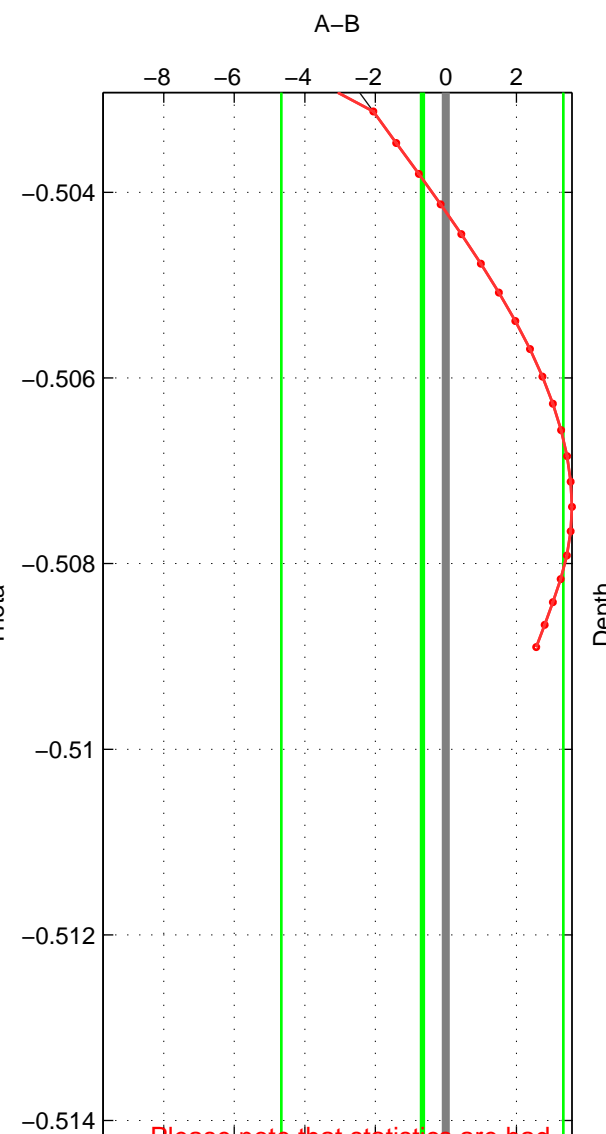

Cruise A (red). Date: May 2002 Cruisename: 51-32H120020505
 Cruise B (blue). Date: Aug 2004 Cruisename: 56-32H120040718

*** "Favourite" values are means of spaces 1 2 3.

	Offset	O.StDev	Ratio	R.Stdev	Rating
SIGMA:	-0.002	0.000	1.000	0.000	2
THETA:	-0.001	0.004	1.000	0.000	2
DEPTH:	-0.009	0.001	1.000	0.000	2
FAV.:	-0.004	0.002	1.000	0.000	2

Please note that statistics are bad.
 Profiles of A: 3
 Profiles of B: 2
 Diff profs : 3
 WMoffset (A-B): -0.0015854
 WMoffset stdev: 0.00029449
 WMratio (A/B): 0.99995
 WMratio stdev: 8.4301e-06

Quality (1-5): 2

Please note that statistics are bad.
 Profiles of A: 3
 Profiles of B: 2
 Diff profs : 3
 WMoffset (A-B): -0.00066567
 WMoffset stdev: 0.0039973
 WMratio (A/B): 0.99998
 WMratio stdev: 0.00011438

Quality (1-5): 2

Please note that statistics are bad.
 Profiles of A: 3
 Profiles of B: 1
 Diff profs : 1
 WMoffset (A-B): -0.0089401
 WMoffset stdev: 0.00065631
 WMratio (A/B): 0.99974
 WMratio stdev: 1.8761e-05

Quality (1-5): 2