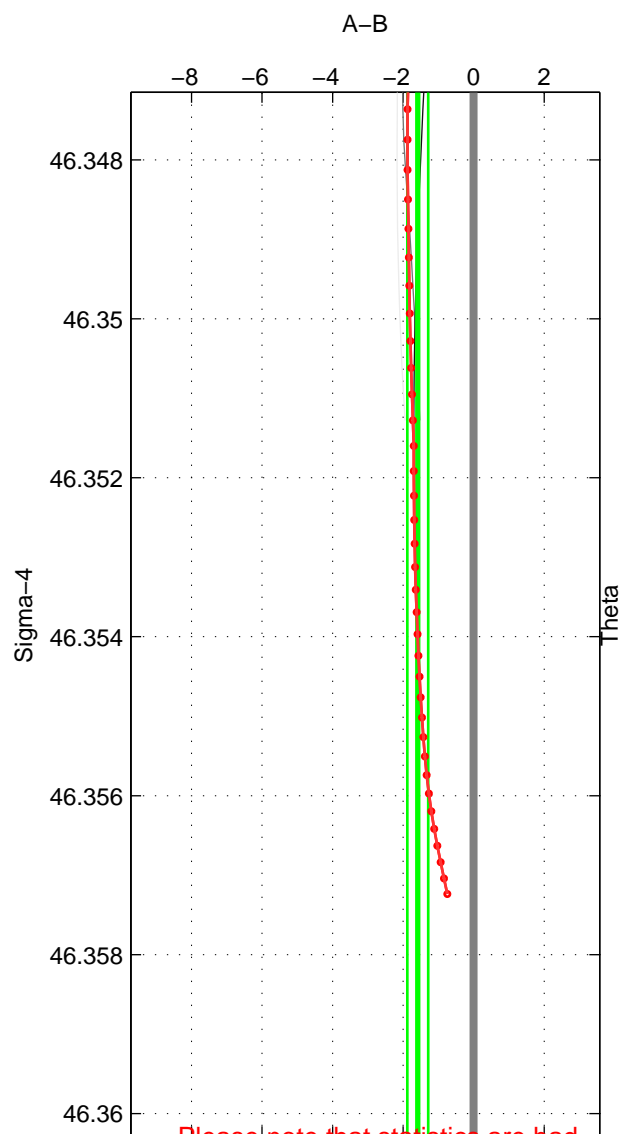

Cruise A (red). Date: May 2002 Cruisename: 51-32H120020505
 Cruise B (blue). Date: Aug 2004 Cruisename: 56-32H120040718

*** "Favourite" values are means of spaces 1 2 3.

	Offset	O.StDev	Ratio	R.Stdev	Rating
SIGMA:	-0.002	0.000	1.000	0.000	2
THETA:	-0.001	0.004	1.000	0.000	2
DEPTH:	-0.009	0.001	1.000	0.000	2
FAV.:	-0.004	0.002	1.000	0.000	2

Please note that statistics are bad.
 Profiles of A: 3
 Profiles of B: 2
 Diff profs : 3
 WMoffset (A-B): -0.0015854
 WMoffset stdev: 0.00029449
 WMratio (A/B): 0.99995
 WMratio stdev: 8.4301e-06

Quality (1-5): 2

Please note that statistics are bad.
 Profiles of A: 3
 Profiles of B: 2
 Diff profs : 3
 WMoffset (A-B): -0.00066567
 WMoffset stdev: 0.0039973
 WMratio (A/B): 0.99998
 WMratio stdev: 0.00011438

Quality (1-5): 2

Please note that statistics are bad.
 Profiles of A: 3
 Profiles of B: 1
 Diff profs : 1
 WMoffset (A-B): -0.0089401
 WMoffset stdev: 0.00065631
 WMratio (A/B): 0.99974
 WMratio stdev: 1.8761e-05

Quality (1-5): 2