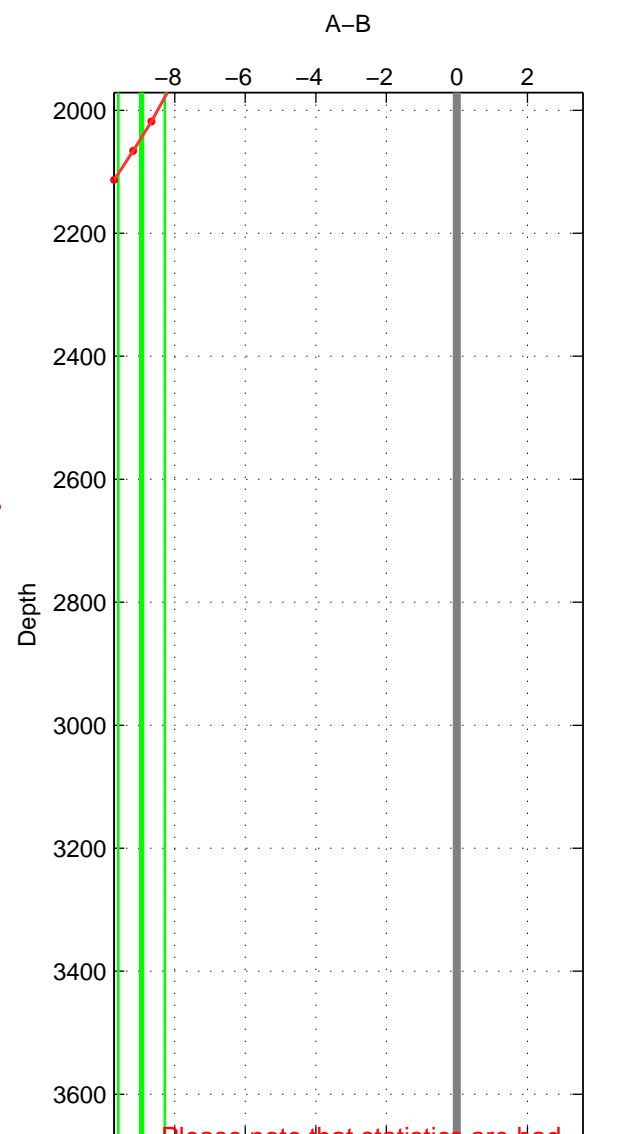

Cruise A (red). Date: May 2002 Cruisename: 51-32H120020505
 Cruise B (blue). Date: Aug 2004 Cruisename: 56-32H120040718

*** "Favourite" values are means of spaces 1 2 3.

	Offset	O.StDev	Ratio	R.Stdev	Rating
SIGMA:	-0.002	0.000	1.000	0.000	2
THETA:	-0.001	0.004	1.000	0.000	2
DEPTH:	-0.009	0.001	1.000	0.000	2
FAV.:	-0.004	0.002	1.000	0.000	2

Please note that statistics are bad.
 Profiles of A: 3
 Profiles of B: 2
 Diff profs : 3
 WMoffset (A-B): -0.0015854
 WMoffset stdev: 0.00029449
 WMratio (A/B): 0.99995
 WMratio stdev: 8.4301e-06

Quality (1-5): 2

Please note that statistics are bad.
 Profiles of A: 3
 Profiles of B: 2
 Diff profs : 3
 WMoffset (A-B): -0.00066567
 WMoffset stdev: 0.0039973
 WMratio (A/B): 0.99998
 WMratio stdev: 0.00011438

Quality (1-5): 2

Please note that statistics are bad.
 Profiles of A: 3
 Profiles of B: 1
 Diff profs : 1
 WMoffset (A-B): -0.0089401
 WMoffset stdev: 0.00065631
 WMratio (A/B): 0.99974
 WMratio stdev: 1.8761e-05

Quality (1-5): 2