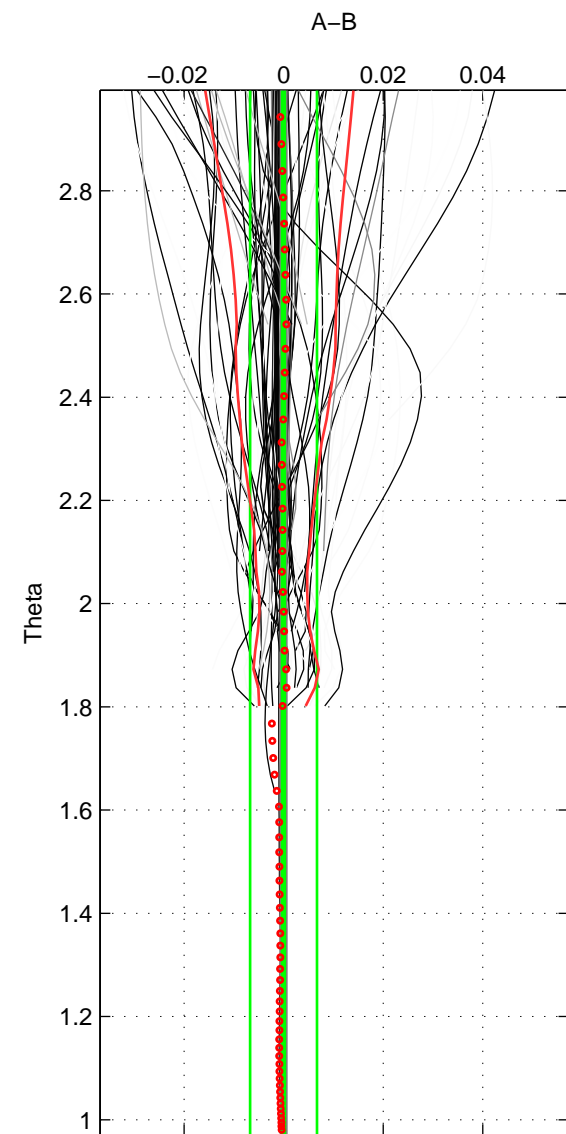

Cruise A (red). Date: Jul 2005 Cruisename: 669-49UF20050615
 Cruise B (blue). Date: Jul 2006 Cruisename: 672-49UF20060614

*** "Favourite" values are means of spaces 1 2.

	Offset	O.StDev	Ratio	R.Stdev	Rating
SIGMA:	-0.000	0.004	1.000	0.000	5
THETA:	-0.000	0.007	1.000	0.000	5
DEPTH:	0.000	0.001	1.000	0.000	3
FAV. :	-0.000	0.005	1.000	0.000	5

Profiles of A: 59
 Profiles of B: 56
 Diff profs : 91
 WMoffset (A-B): -0.00024336
 WMoffset stdev: 0.0039885
 WMratio (A/B): 0.99999
 WMratio stdev: 0.00011533

Quality (1-5): 5

Profiles of A: 59
 Profiles of B: 56
 Diff profs : 91
 WMoffset (A-B): -3.6578e-05
 WMoffset stdev: 0.0067198
 WMratio (A/B): 1
 WMratio stdev: 0.00019437

Quality (1-5): 5

Profiles of A: 59
 Profiles of B: 56
 Diff profs : 91
 WMoffset (A-B): 0.00027474
 WMoffset stdev: 0.00081898
 WMratio (A/B): 1
 WMratio stdev: 2.3633e-05

Quality (1-5): 3

Please note that statistics are bad.