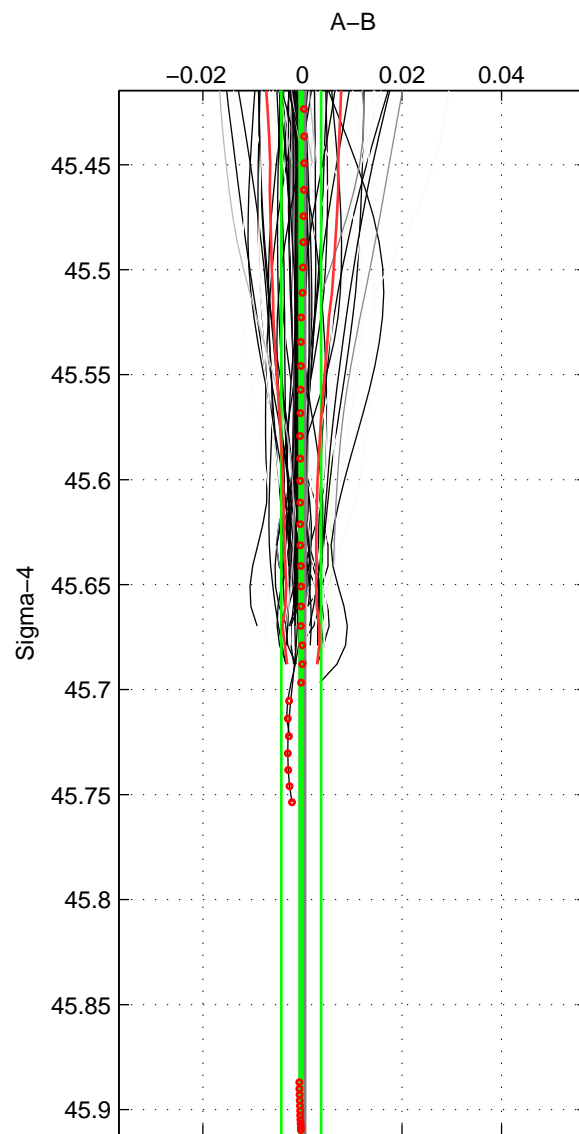

Cruise A (red). Date: Jul 2005 Cruisename: 669-49UF20050615
 Cruise B (blue). Date: Jul 2006 Cruisename: 672-49UF20060614

*** "Favourite" values are means of spaces 1 2.

	Offset	O.StDev	Ratio	R.Stdev	Rating
SIGMA:	-0.000	0.004	1.000	0.000	5
THETA:	-0.000	0.007	1.000	0.000	5
DEPTH:	0.000	0.001	1.000	0.000	3
FAV. :	-0.000	0.005	1.000	0.000	5

Profiles of A: 59
 Profiles of B: 56
 Diff profs : 91
 WMoffset (A-B): -0.00024336
 WMoffset stdev: 0.0039885
 WMratio (A/B): 0.99999
 WMratio stdev: 0.00011533

Quality (1-5): 5

Profiles of A: 59
 Profiles of B: 56
 Diff profs : 91
 WMoffset (A-B): -3.6578e-05
 WMoffset stdev: 0.0067198
 WMratio (A/B): 1
 WMratio stdev: 0.00019437

Quality (1-5): 5

Profiles of A: 59
 Profiles of B: 56
 Diff profs : 91
 WMoffset (A-B): 0.00027474
 WMoffset stdev: 0.00081898
 WMratio (A/B): 1
 WMratio stdev: 2.3633e-05

Quality (1-5): 3

Please note that statistics are bad.