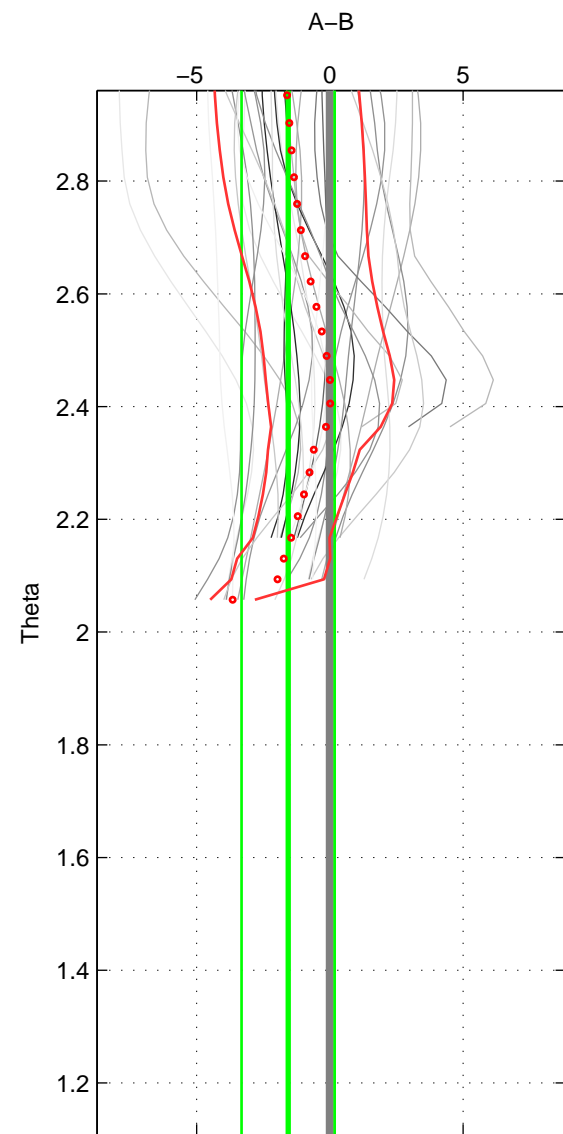

Cruise A (red). Date: Mar 1989 Cruisename: 507-32MW19890206

Cruise B (blue). Date: Apr 2007 Cruisename: 674-49UF20070424

*** "Favourite" values are means of spaces 1 2.

	Offset	O.StDev	Ratio	R.Stdev	Rating
SIGMA:	-0.001	0.001	1.000	0.000	4
THETA:	-0.002	0.002	1.000	0.000	4
DEPTH:	0.001	0.001	1.000	0.000	3
FAV.:	-0.001	0.002	1.000	0.000	4

Profiles of A: 11
 Profiles of B: 3
 Diff profs : 29
 WMoffset (A-B): -0.0012705
 WMoffset stdev: 0.0014142
 WMratio (A/B): 0.99996
 WMratio stdev: 4.0843e-05

Quality (1-5): 4

Profiles of A: 11
 Profiles of B: 3
 Diff profs : 29
 WMoffset (A-B): -0.0015667
 WMoffset stdev: 0.0017509
 WMratio (A/B): 0.99995
 WMratio stdev: 5.0566e-05

Quality (1-5): 4

Profiles of A: 11
 Profiles of B: 3
 Diff profs : 29
 WMoffset (A-B): 0.0013456
 WMoffset stdev: 0.00058046
 WMratio (A/B): 1
 WMratio stdev: 1.6774e-05

Quality (1-5): 3

Please note that statistics are bad.