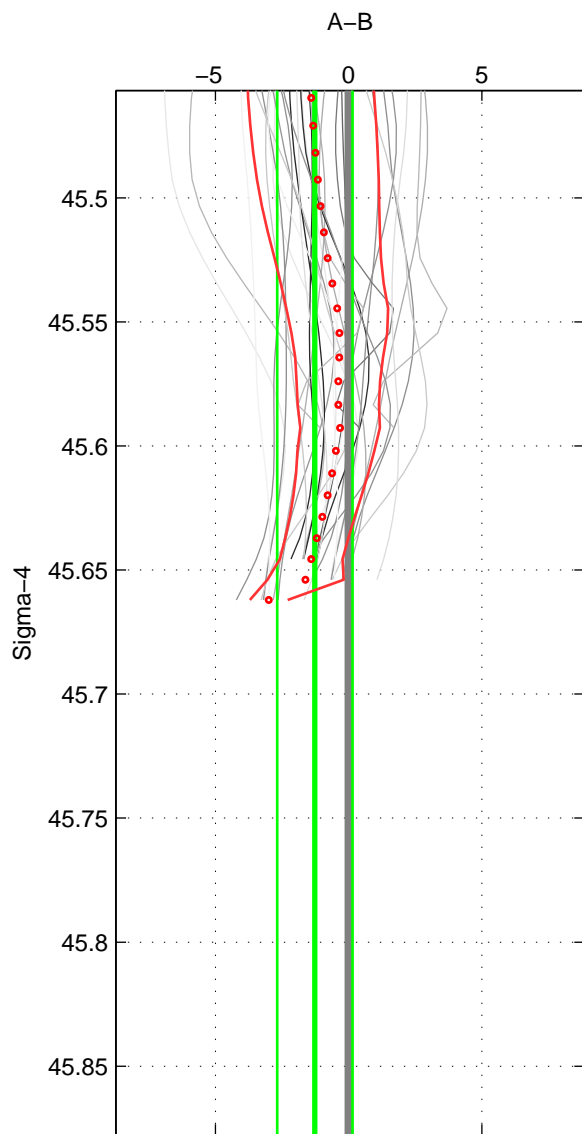

Cruise A (red). Date: Mar 1989 Cruisename: 507-32MW19890206

Cruise B (blue). Date: Apr 2007 Cruisename: 674-49UF20070424

*** "Favourite" values are means of spaces 1 2.

	Offset	O.StDev	Ratio	R.Stdev	Rating
SIGMA:	-0.001	0.001	1.000	0.000	4
THETA:	-0.002	0.002	1.000	0.000	4
DEPTH:	0.001	0.001	1.000	0.000	3
FAV.:	-0.001	0.002	1.000	0.000	4

Profiles of A: 11
 Profiles of B: 3
 Diff profs : 29
 WMoffset (A-B): -0.0012705
 WMoffset stdev: 0.0014142
 WMratio (A/B): 0.99996
 WMratio stdev: 4.0843e-05

Quality (1-5): 4

Profiles of A: 11
 Profiles of B: 3
 Diff profs : 29
 WMoffset (A-B): -0.0015667
 WMoffset stdev: 0.0017509
 WMratio (A/B): 0.99995
 WMratio stdev: 5.0566e-05

Quality (1-5): 4

Profiles of A: 11
 Profiles of B: 3
 Diff profs : 29
 WMoffset (A-B): 0.0013456
 WMoffset stdev: 0.00058046
 WMratio (A/B): 1
 WMratio stdev: 1.6774e-05

Quality (1-5): 3

Please note that statistics are bad.