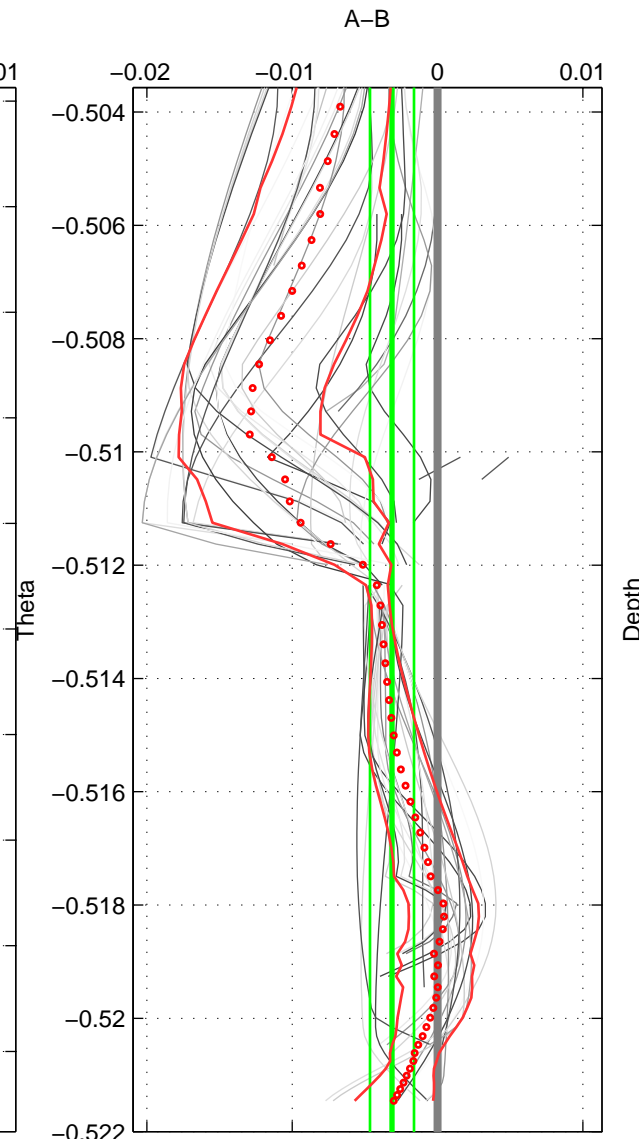

Cruise A (red). Date: Aug 2003 Cruisename: 40-18SN20030806  
 Cruise B (blue). Date: Sep 2005 Cruisename: 110-77DN20050819

\*\*\* "Favourite" values are means of spaces 1 2.

	Offset	O.StDev	Ratio	R.Stdev	Rating
SIGMA:	-0.001	0.001	1.000	0.000	4
THETA:	-0.003	0.002	1.000	0.000	4
DEPTH:	-0.004	0.001	1.000	0.000	3
FAV. :	-0.002	0.001	1.000	0.000	4

Profiles of A: 12  
 Profiles of B: 11  
 Diff profs : 37  
 WMoffset (A-B): -0.00072778  
 WMoffset stdev: 0.00053596  
 WMratio (A/B): 0.99998  
 WMratio stdev: 1.5334e-05

Quality (1-5): 4

Profiles of A: 12  
 Profiles of B: 11  
 Diff profs : 39  
 WMoffset (A-B): -0.003133  
 WMoffset stdev: 0.0015186  
 WMratio (A/B): 0.99991  
 WMratio stdev: 4.3436e-05

Quality (1-5): 4

Profiles of A: 11  
 Profiles of B: 11  
 Diff profs : 37  
 WMoffset (A-B): -0.0040659  
 WMoffset stdev: 0.0010359  
 WMratio (A/B): 0.99988  
 WMratio stdev: 2.9629e-05

Quality (1-5): 3