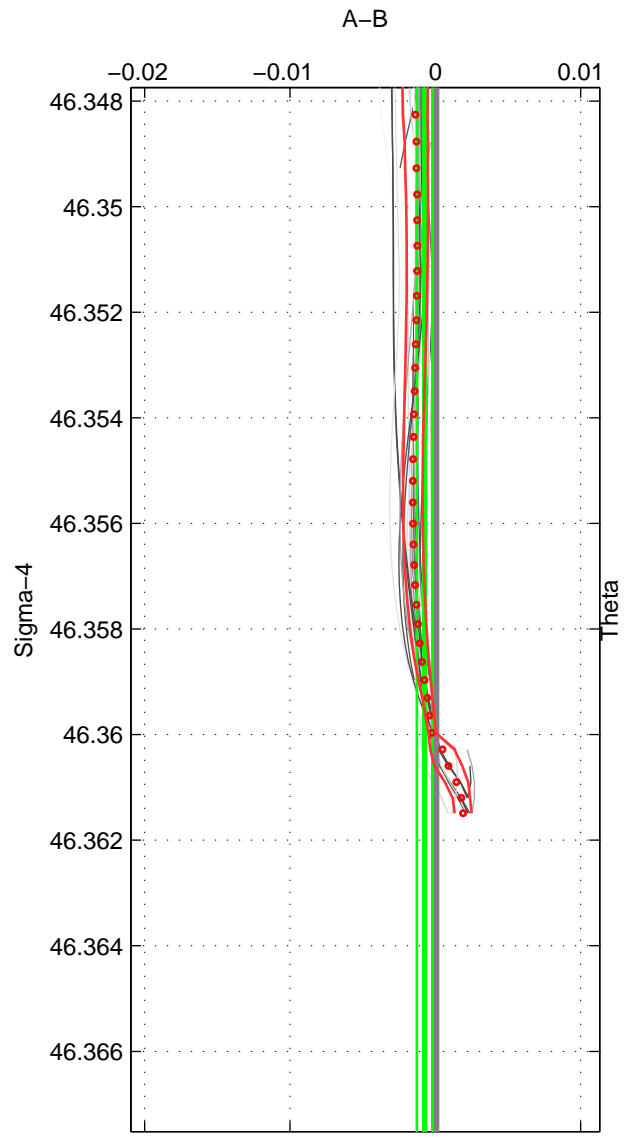

Cruise A (red). Date: Aug 2003 Cruisename: 40-18SN20030806  
 Cruise B (blue). Date: Sep 2005 Cruisename: 110-77DN20050819

\*\*\* "Favourite" values are means of spaces 1 2.

	Offset	O.StDev	Ratio	R.Stdev	Rating
SIGMA:	-0.001	0.001	1.000	0.000	4
THETA:	-0.003	0.002	1.000	0.000	4
DEPTH:	-0.004	0.001	1.000	0.000	3
FAV. :	-0.002	0.001	1.000	0.000	4

Profiles of A: 12  
 Profiles of B: 11  
 Diff profs : 37  
 WMoffset (A-B): -0.00072778  
 WMoffset stdev: 0.00053596  
 WMratio (A/B): 0.99998  
 WMratio stdev: 1.5334e-05

Quality (1-5): 4

Profiles of A: 12  
 Profiles of B: 11  
 Diff profs : 39  
 WMoffset (A-B): -0.003133  
 WMoffset stdev: 0.0015186  
 WMratio (A/B): 0.99991  
 WMratio stdev: 4.3436e-05

Quality (1-5): 4

Profiles of A: 11  
 Profiles of B: 11  
 Diff profs : 37  
 WMoffset (A-B): -0.0040659  
 WMoffset stdev: 0.0010359  
 WMratio (A/B): 0.99988  
 WMratio stdev: 2.9629e-05

Quality (1-5): 3