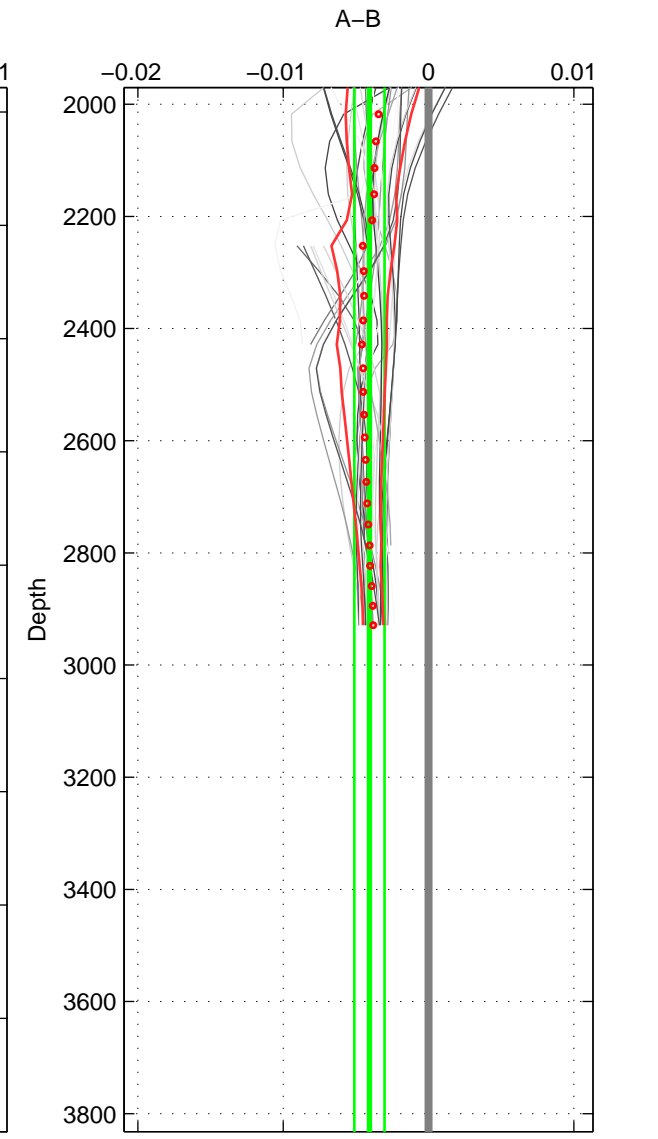

Cruise A (red). Date: Aug 2003 Cruisename: 40-18SN20030806  
 Cruise B (blue). Date: Sep 2005 Cruisename: 110-77DN20050819

\*\*\* "Favourite" values are means of spaces 1 2.

	Offset	O.StDev	Ratio	R.Stdev	Rating
SIGMA:	-0.001	0.001	1.000	0.000	4
THETA:	-0.003	0.002	1.000	0.000	4
DEPTH:	-0.004	0.001	1.000	0.000	3
FAV. :	-0.002	0.001	1.000	0.000	4

Profiles of A: 12  
 Profiles of B: 11  
 Diff profs : 37  
 WMoffset (A-B): -0.00072778  
 WMoffset stdev: 0.00053596  
 WMratio (A/B): 0.99998  
 WMratio stdev: 1.5334e-05

Quality (1-5): 4

Profiles of A: 12  
 Profiles of B: 11  
 Diff profs : 39  
 WMoffset (A-B): -0.003133  
 WMoffset stdev: 0.0015186  
 WMratio (A/B): 0.99991  
 WMratio stdev: 4.3436e-05

Quality (1-5): 4

Profiles of A: 11  
 Profiles of B: 11  
 Diff profs : 37  
 WMoffset (A-B): -0.0040659  
 WMoffset stdev: 0.0010359  
 WMratio (A/B): 0.99988  
 WMratio stdev: 2.9629e-05

Quality (1-5): 3