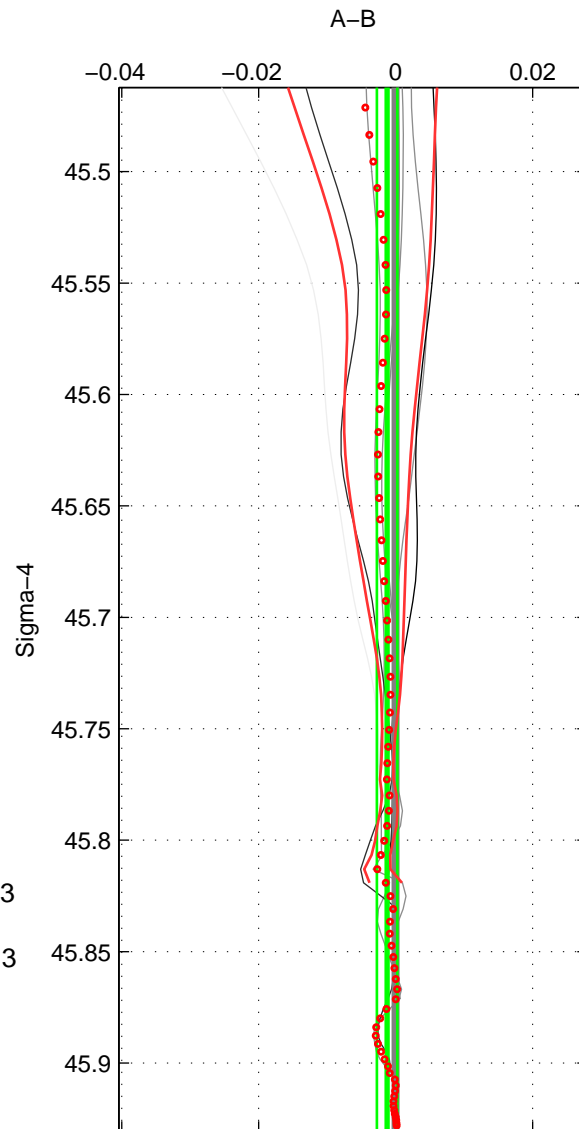

Cruise A (red). Date: May 1994 Cruisename: 546-49HG19940413

Cruise B (blue). Date: Sep 2001 Cruisename: 556-49HG20010813

\*\*\* "Favourite" values are means of spaces 1 2.

	Offset	O.StDev	Ratio	R.Stdev	Rating
SIGMA:	-0.001	0.001	1.000	0.000	4
THETA:	-0.002	0.002	1.000	0.000	4
DEPTH:	-0.003	0.002	1.000	0.000	3
FAV. :	-0.001	0.002	1.000	0.000	4

Profiles of A: 5  
 Profiles of B: 5  
 Diff profs : 7  
 WMoffset (A-B): -0.0012502  
 WMoffset stdev: 0.0014983  
 WMratio (A/B): 0.99996  
 WMratio stdev: 4.3232e-05

Quality (1-5): 4

Profiles of A: 5  
 Profiles of B: 5  
 Diff profs : 7  
 WMoffset (A-B): -0.0015274  
 WMoffset stdev: 0.0019318  
 WMratio (A/B): 0.99996  
 WMratio stdev: 5.5731e-05

Quality (1-5): 4

Profiles of A: 5  
 Profiles of B: 5  
 Diff profs : 7  
 WMoffset (A-B): -0.0030461  
 WMoffset stdev: 0.0022069  
 WMratio (A/B): 0.99991  
 WMratio stdev: 6.3665e-05

Quality (1-5): 3