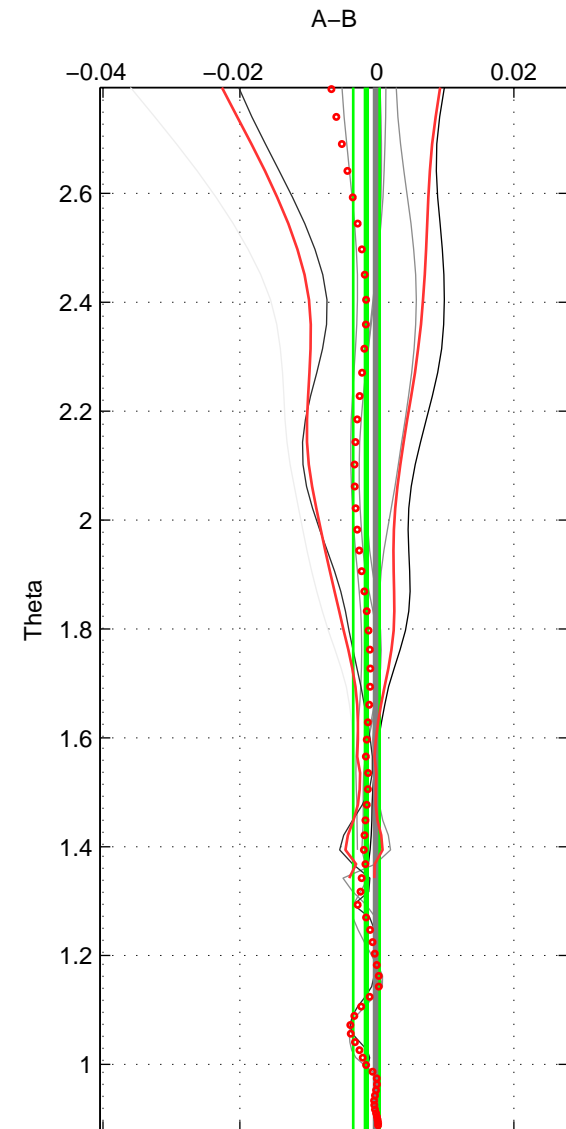

Cruise A (red). Date: May 1994 Cruisename: 546-49HG19940413

Cruise B (blue). Date: Sep 2001 Cruisename: 556-49HG20010813

\*\*\* "Favourite" values are means of spaces 1 2.

	Offset	O.StDev	Ratio	R.Stdev	Rating
SIGMA:	-0.001	0.001	1.000	0.000	4
THETA:	-0.002	0.002	1.000	0.000	4
DEPTH:	-0.003	0.002	1.000	0.000	3
FAV. :	-0.001	0.002	1.000	0.000	4

Profiles of A: 5  
 Profiles of B: 5  
 Diff profs : 7  
 WMoffset (A-B): -0.0012502  
 WMoffset stdev: 0.0014983  
 WMratio (A/B): 0.99996  
 WMratio stdev: 4.3232e-05

Quality (1-5): 4

Profiles of A: 5  
 Profiles of B: 5  
 Diff profs : 7  
 WMoffset (A-B): -0.0015274  
 WMoffset stdev: 0.0019318  
 WMratio (A/B): 0.99996  
 WMratio stdev: 5.5731e-05

Quality (1-5): 4

Profiles of A: 5  
 Profiles of B: 5  
 Diff profs : 7  
 WMoffset (A-B): -0.0030461  
 WMoffset stdev: 0.0022069  
 WMratio (A/B): 0.99991  
 WMratio stdev: 6.3665e-05

Quality (1-5): 3