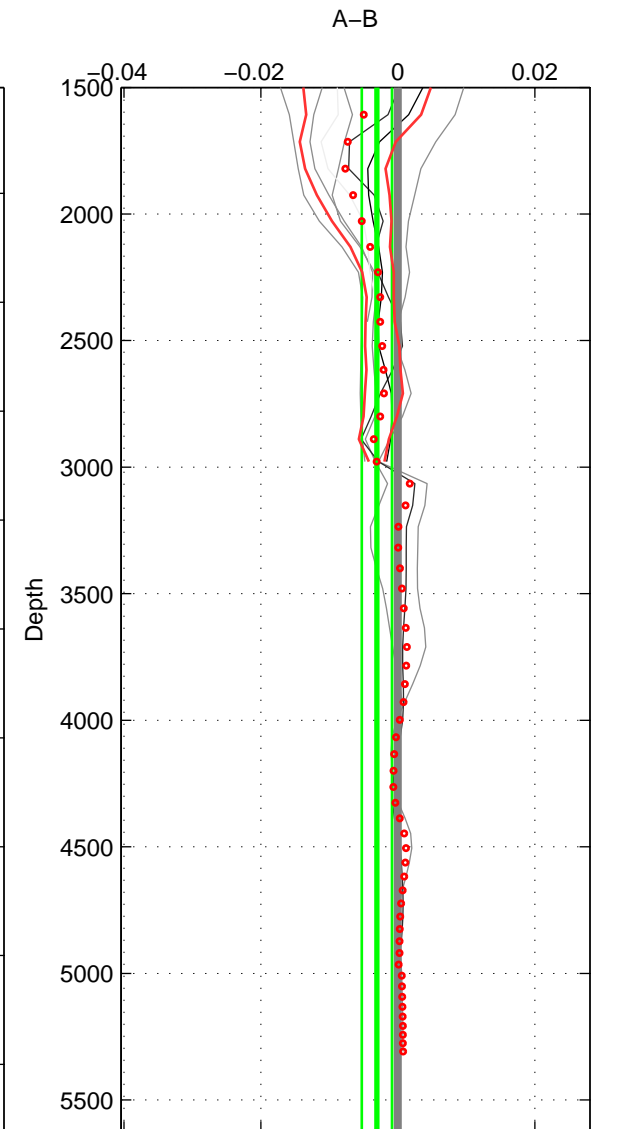

Cruise A (red). Date: May 1994 Cruisename: 546-49HG19940413

Cruise B (blue). Date: Sep 2001 Cruisename: 556-49HG20010813

\*\*\* "Favourite" values are means of spaces 1 2.

	Offset	O.StDev	Ratio	R.Stdev	Rating
SIGMA:	-0.001	0.001	1.000	0.000	4
THETA:	-0.002	0.002	1.000	0.000	4
DEPTH:	-0.003	0.002	1.000	0.000	3
FAV. :	-0.001	0.002	1.000	0.000	4

Profiles of A: 5  
 Profiles of B: 5  
 Diff profs : 7  
 WMoffset (A-B): -0.0012502  
 WMoffset stdev: 0.0014983  
 WMratio (A/B): 0.99996  
 WMratio stdev: 4.3232e-05

Quality (1-5): 4

Profiles of A: 5  
 Profiles of B: 5  
 Diff profs : 7  
 WMoffset (A-B): -0.0015274  
 WMoffset stdev: 0.0019318  
 WMratio (A/B): 0.99996  
 WMratio stdev: 5.5731e-05

Quality (1-5): 4

Profiles of A: 5  
 Profiles of B: 5  
 Diff profs : 7  
 WMoffset (A-B): -0.0030461  
 WMoffset stdev: 0.0022069  
 WMratio (A/B): 0.99991  
 WMratio stdev: 6.3665e-05

Quality (1-5): 3