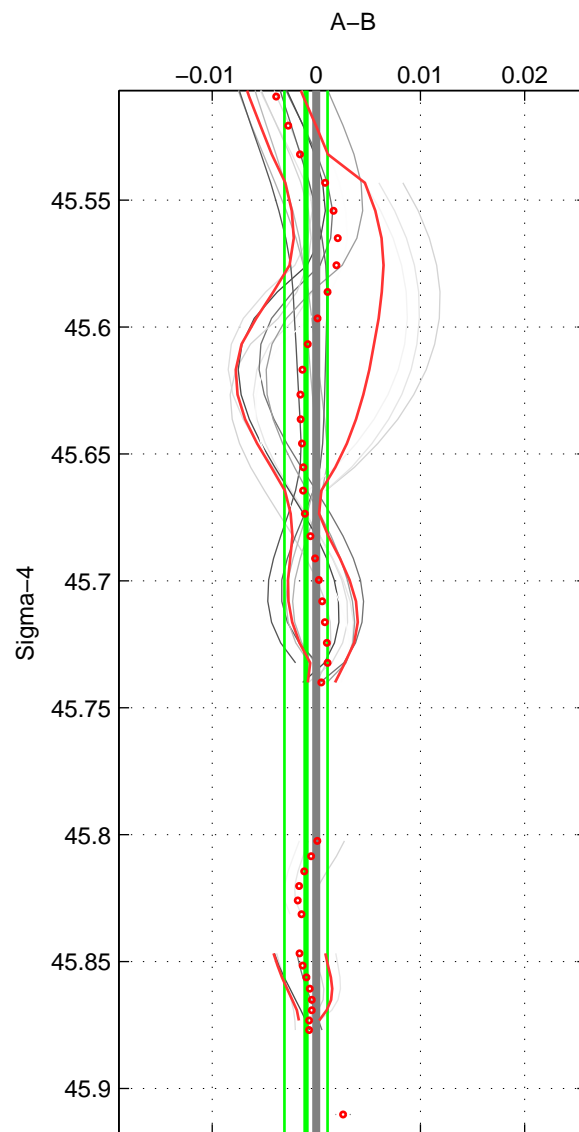

Cruise A (red). Date: Mar 1989 Cruisename: 507-32MW19890206

Cruise B (blue). Date: Sep 1991 Cruisename: 557-49HH19910813

\*\*\* "Favourite" values are means of spaces 1 2.

	Offset	O.StDev	Ratio	R.Stdev	Rating
SIGMA:	-0.001	0.002	1.000	0.000	5
THETA:	0.000	0.003	1.000	0.000	5
DEPTH:	-0.001	0.004	1.000	0.000	4
FAV. :	-0.000	0.003	1.000	0.000	5

Profiles of A: 5  
 Profiles of B: 4  
 Diff profs : 14  
 WMoffset (A-B): -0.00099614  
 WMoffset stdev: 0.0020687  
 WMratio (A/B): 0.99997  
 WMratio stdev: 5.9685e-05

Quality (1-5): 5

Profiles of A: 5  
 Profiles of B: 4  
 Diff profs : 14  
 WMoffset (A-B): 0.00047734  
 WMoffset stdev: 0.003362  
 WMratio (A/B): 1  
 WMratio stdev: 9.6923e-05

Quality (1-5): 5

Profiles of A: 5  
 Profiles of B: 4  
 Diff profs : 14  
 WMoffset (A-B): -0.0012602  
 WMoffset stdev: 0.0035806  
 WMratio (A/B): 0.99996  
 WMratio stdev: 0.00010331

Quality (1-5): 4