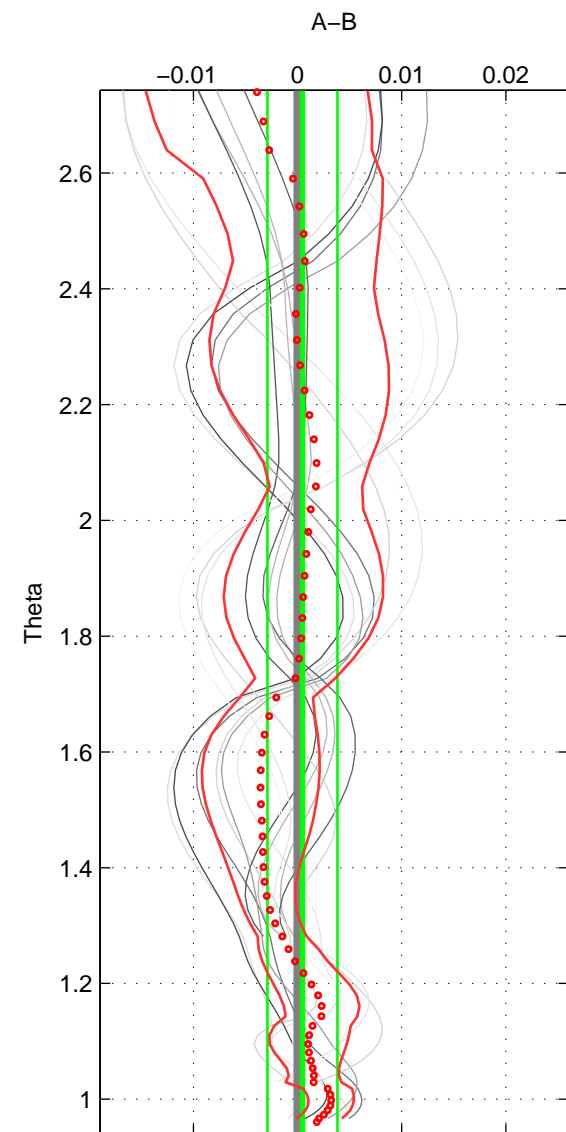

Cruise A (red). Date: Mar 1989 Cruisename: 507-32MW19890206

Cruise B (blue). Date: Sep 1991 Cruisename: 557-49HH19910813

\*\*\* "Favourite" values are means of spaces 1 2.

	Offset	O.StDev	Ratio	R.Stdev	Rating
SIGMA:	-0.001	0.002	1.000	0.000	5
THETA:	0.000	0.003	1.000	0.000	5
DEPTH:	-0.001	0.004	1.000	0.000	4
FAV. :	-0.000	0.003	1.000	0.000	5

Profiles of A: 5  
 Profiles of B: 4  
 Diff profs : 14  
 WMoffset (A-B): -0.00099614  
 WMoffset stdev: 0.0020687  
 WMratio (A/B): 0.99997  
 WMratio stdev: 5.9685e-05

Quality (1-5): 5

Profiles of A: 5  
 Profiles of B: 4  
 Diff profs : 14  
 WMoffset (A-B): 0.00047734  
 WMoffset stdev: 0.003362  
 WMratio (A/B): 1  
 WMratio stdev: 9.6923e-05

Quality (1-5): 5

Profiles of A: 5  
 Profiles of B: 4  
 Diff profs : 14  
 WMoffset (A-B): -0.0012602  
 WMoffset stdev: 0.0035806  
 WMratio (A/B): 0.99996  
 WMratio stdev: 0.00010331

Quality (1-5): 4