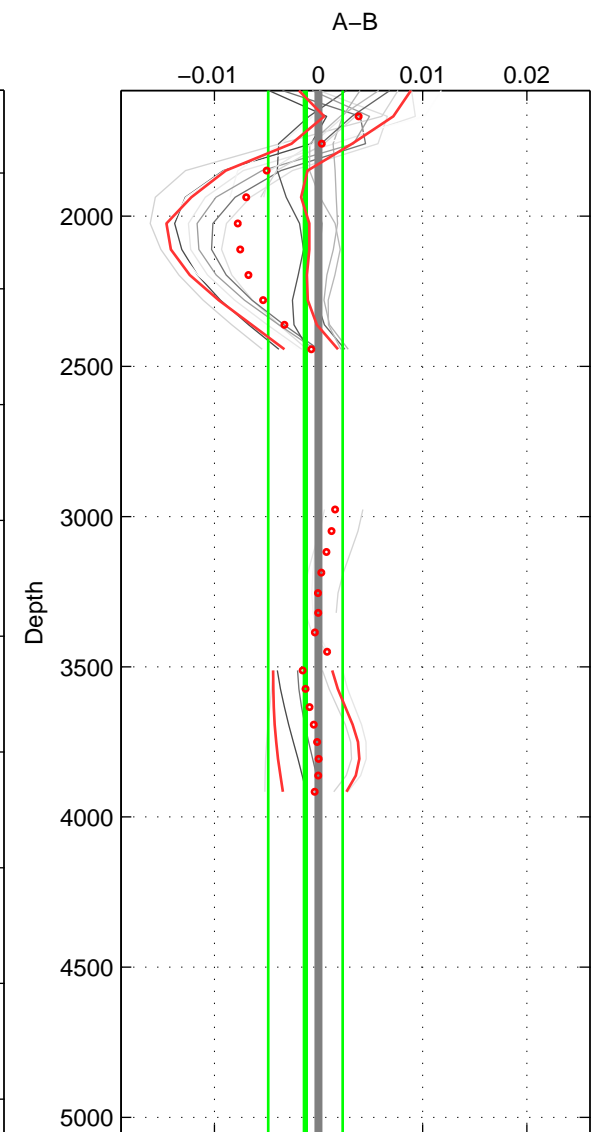

Cruise A (red). Date: Mar 1989 Cruisename: 507-32MW19890206

Cruise B (blue). Date: Sep 1991 Cruisename: 557-49HH19910813

\*\*\* "Favourite" values are means of spaces 1 2.

	Offset	O.StDev	Ratio	R.Stdev	Rating
SIGMA:	-0.001	0.002	1.000	0.000	5
THETA:	0.000	0.003	1.000	0.000	5
DEPTH:	-0.001	0.004	1.000	0.000	4
FAV. :	-0.000	0.003	1.000	0.000	5

Profiles of A: 5  
 Profiles of B: 4  
 Diff profs : 14  
 WMoffset (A-B): -0.00099614  
 WMoffset stdev: 0.0020687  
 WMratio (A/B): 0.99997  
 WMratio stdev: 5.9685e-05

Quality (1-5): 5

Profiles of A: 5  
 Profiles of B: 4  
 Diff profs : 14  
 WMoffset (A-B): 0.00047734  
 WMoffset stdev: 0.003362  
 WMratio (A/B): 1  
 WMratio stdev: 9.6923e-05

Quality (1-5): 5

Profiles of A: 5  
 Profiles of B: 4  
 Diff profs : 14  
 WMoffset (A-B): -0.0012602  
 WMoffset stdev: 0.0035806  
 WMratio (A/B): 0.99996  
 WMratio stdev: 0.00010331

Quality (1-5): 4