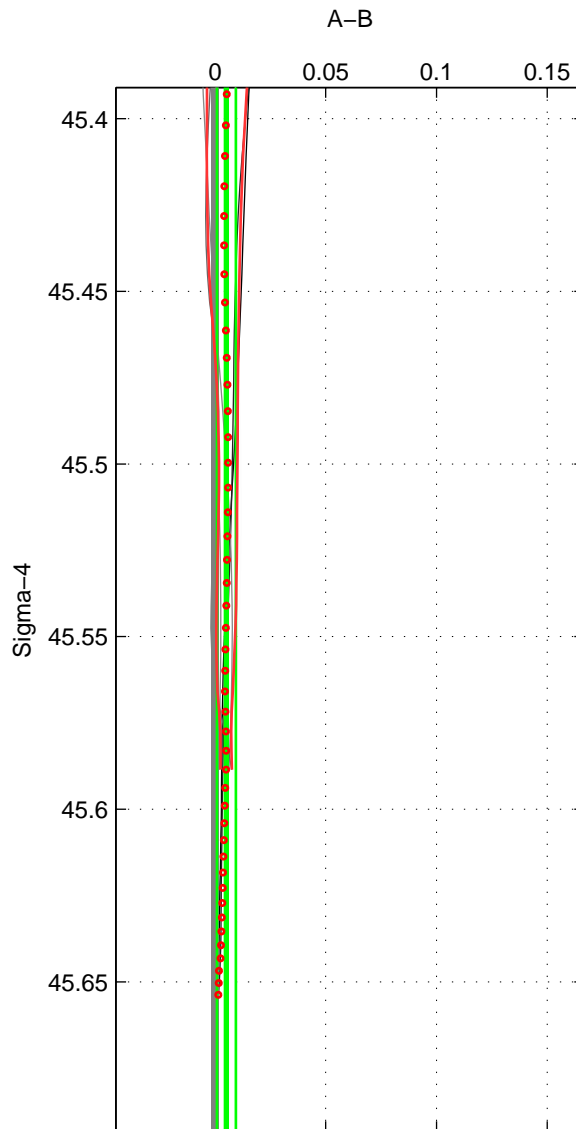

Cruise A (red). Date: May 2000 Cruisename: 689-49UP20000420

Cruise B (blue). Date: Feb 2006 Cruisename: 710-49UP20060113

\*\*\* "Favourite" values are means of spaces 1 2 3.

	Offset	O.StDev	Ratio	R.Stdev	Rating
SIGMA:	0.005	0.004	1.000	0.000	2
THETA:	0.008	0.008	1.000	0.000	2
DEPTH:	0.030	0.026	1.001	0.001	2
FAV.:	0.014	0.013	1.000	0.000	2

Profiles of A: 4  
 Profiles of B: 2  
 Diff profs : 6  
 WMoffset (A-B): 0.0051339  
 WMoffset stdev: 0.0042238  
 WMratio (A/B): 1.0001  
 WMratio stdev: 0.00012233

Quality (1-5): 2

Profiles of A: 4  
 Profiles of B: 2  
 Diff profs : 6  
 WMoffset (A-B): 0.0081832  
 WMoffset stdev: 0.0084356  
 WMratio (A/B): 1.0002  
 WMratio stdev: 0.00024439

Quality (1-5): 2

Profiles of A: 4  
 Profiles of B: 2  
 Diff profs : 6  
 WMoffset (A-B): 0.029765  
 WMoffset stdev: 0.025581  
 WMratio (A/B): 1.0009  
 WMratio stdev: 0.00074095

Quality (1-5): 2