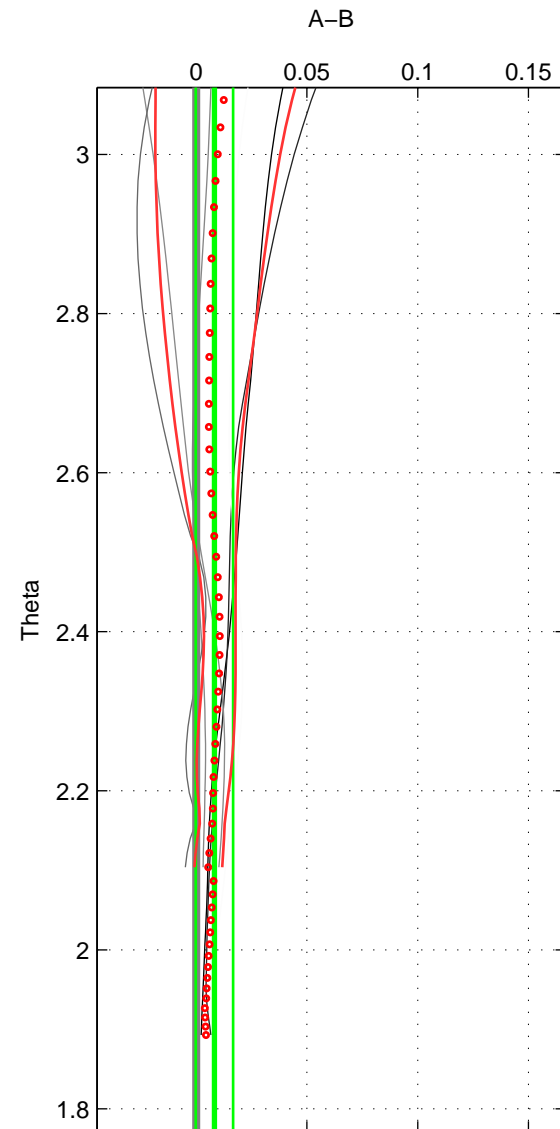

Cruise A (red). Date: May 2000 Cruisename: 689-49UP20000420

Cruise B (blue). Date: Feb 2006 Cruisename: 710-49UP20060113

\*\*\* "Favourite" values are means of spaces 1 2 3.

	Offset	O.StDev	Ratio	R.Stdev	Rating
SIGMA:	0.005	0.004	1.000	0.000	2
THETA:	0.008	0.008	1.000	0.000	2
DEPTH:	0.030	0.026	1.001	0.001	2
FAV.:	0.014	0.013	1.000	0.000	2

Profiles of A: 4  
 Profiles of B: 2  
 Diff profs : 6  
 WMoffset (A-B): 0.0051339  
 WMoffset stdev: 0.0042238  
 WMratio (A/B): 1.0001  
 WMratio stdev: 0.00012233

Quality (1-5): 2

Profiles of A: 4  
 Profiles of B: 2  
 Diff profs : 6  
 WMoffset (A-B): 0.0081832  
 WMoffset stdev: 0.0084356  
 WMratio (A/B): 1.0002  
 WMratio stdev: 0.00024439

Quality (1-5): 2

Profiles of A: 4  
 Profiles of B: 2  
 Diff profs : 6  
 WMoffset (A-B): 0.029765  
 WMoffset stdev: 0.025581  
 WMratio (A/B): 1.0009  
 WMratio stdev: 0.00074095

Quality (1-5): 2