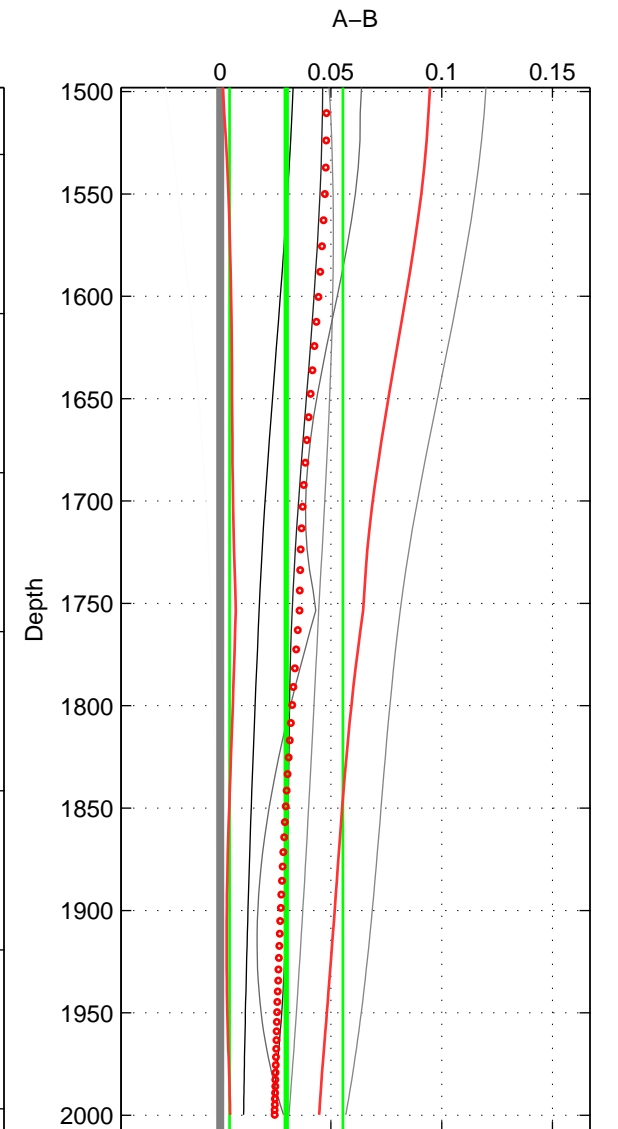

Cruise A (red). Date: May 2000 Cruisename: 689-49UP20000420

Cruise B (blue). Date: Feb 2006 Cruisename: 710-49UP20060113

\*\*\* "Favourite" values are means of spaces 1 2 3.

	Offset	O.StDev	Ratio	R.Stdev	Rating
SIGMA:	0.005	0.004	1.000	0.000	2
THETA:	0.008	0.008	1.000	0.000	2
DEPTH:	0.030	0.026	1.001	0.001	2
FAV.:	0.014	0.013	1.000	0.000	2

Profiles of A: 4  
 Profiles of B: 2  
 Diff profs : 6  
 WMoffset (A-B): 0.0051339  
 WMoffset stdev: 0.0042238  
 WMratio (A/B): 1.0001  
 WMratio stdev: 0.00012233

Quality (1-5): 2

Profiles of A: 4  
 Profiles of B: 2  
 Diff profs : 6  
 WMoffset (A-B): 0.0081832  
 WMoffset stdev: 0.0084356  
 WMratio (A/B): 1.0002  
 WMratio stdev: 0.00024439

Quality (1-5): 2

Profiles of A: 4  
 Profiles of B: 2  
 Diff profs : 6  
 WMoffset (A-B): 0.029765  
 WMoffset stdev: 0.025581  
 WMratio (A/B): 1.0009  
 WMratio stdev: 0.00074095

Quality (1-5): 2