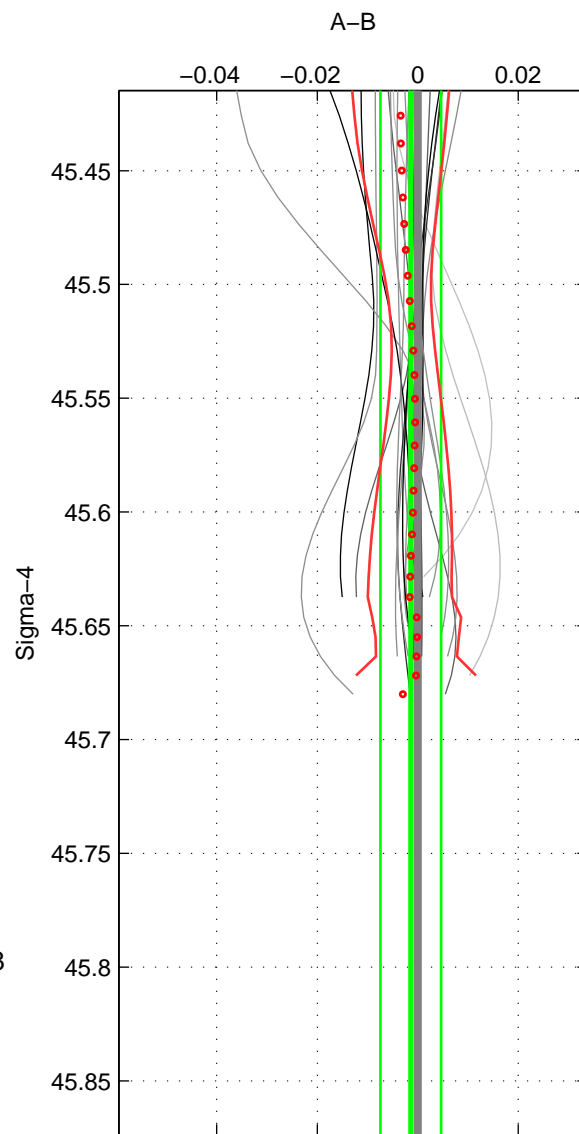

Cruise A (red). Date: Jul 2001 Cruisename: 656-49UF20010710

Cruise B (blue). Date: Nov 2003 Cruisename: 663-49UF20031028

*** "Favourite" values are means of spaces 1 2.

	Offset	O.StDev	Ratio	R.Stdev	Rating
SIGMA:	-0.001	0.006	1.000	0.000	5
THETA:	-0.001	0.007	1.000	0.000	5
DEPTH:	0.001	0.001	1.000	0.000	3
FAV. :	-0.001	0.007	1.000	0.000	5

Profiles of A: 34
 Profiles of B: 7
 Diff profs : 21
 WMoffset (A-B): -0.0013756
 WMoffset stdev: 0.0060521
 WMratio (A/B): 0.99996
 WMratio stdev: 0.00017516

Quality (1-5): 5

Profiles of A: 34
 Profiles of B: 7
 Diff profs : 21
 WMoffset (A-B): -0.0011979
 WMoffset stdev: 0.0074528
 WMratio (A/B): 0.99997
 WMratio stdev: 0.00021566

Quality (1-5): 5

Profiles of A: 34
 Profiles of B: 7
 Diff profs : 21
 WMoffset (A-B): 0.0013511
 WMoffset stdev: 0.00074222
 WMratio (A/B): 1
 WMratio stdev: 2.1476e-05

Quality (1-5): 3

Please note that statistics are bad.