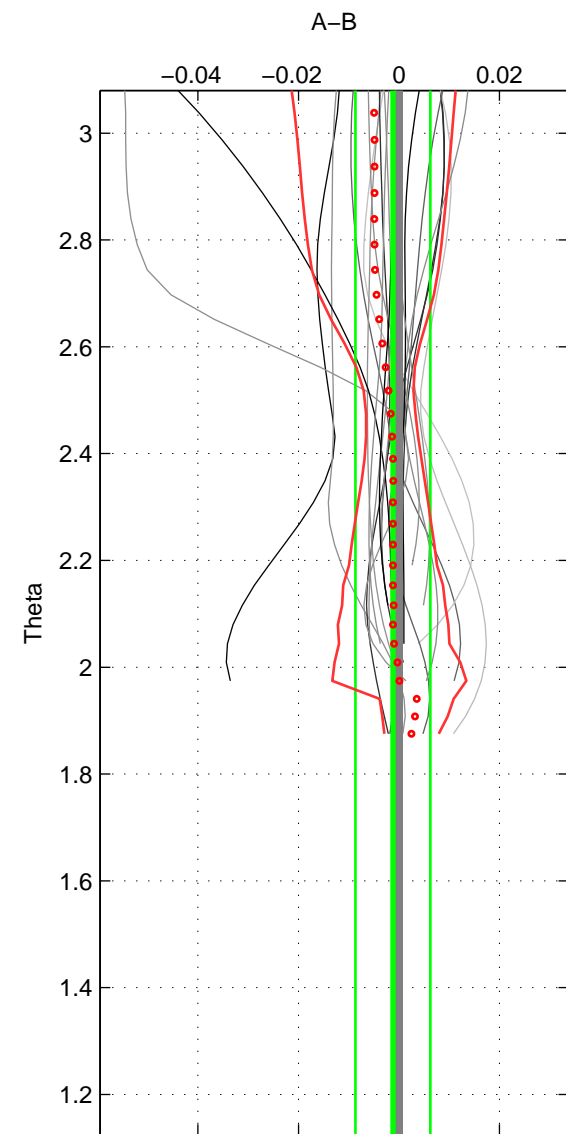

Cruise A (red). Date: Jul 2001 Cruisename: 656-49UF20010710

Cruise B (blue). Date: Nov 2003 Cruisename: 663-49UF20031028

*** "Favourite" values are means of spaces 1 2.

	Offset	O.StDev	Ratio	R.Stdev	Rating
SIGMA:	-0.001	0.006	1.000	0.000	5
THETA:	-0.001	0.007	1.000	0.000	5
DEPTH:	0.001	0.001	1.000	0.000	3
FAV. :	-0.001	0.007	1.000	0.000	5

Profiles of A: 34
 Profiles of B: 7
 Diff profs : 21
 WMoffset (A-B): -0.0013756
 WMoffset stdev: 0.0060521
 WMratio (A/B): 0.99996
 WMratio stdev: 0.00017516

Quality (1-5): 5

Profiles of A: 34
 Profiles of B: 7
 Diff profs : 21
 WMoffset (A-B): -0.0011979
 WMoffset stdev: 0.0074528
 WMratio (A/B): 0.99997
 WMratio stdev: 0.00021566

Quality (1-5): 5

Profiles of A: 34
 Profiles of B: 7
 Diff profs : 21
 WMoffset (A-B): 0.0013511
 WMoffset stdev: 0.00074222
 WMratio (A/B): 1
 WMratio stdev: 2.1476e-05

Quality (1-5): 3

Please note that statistics are bad.