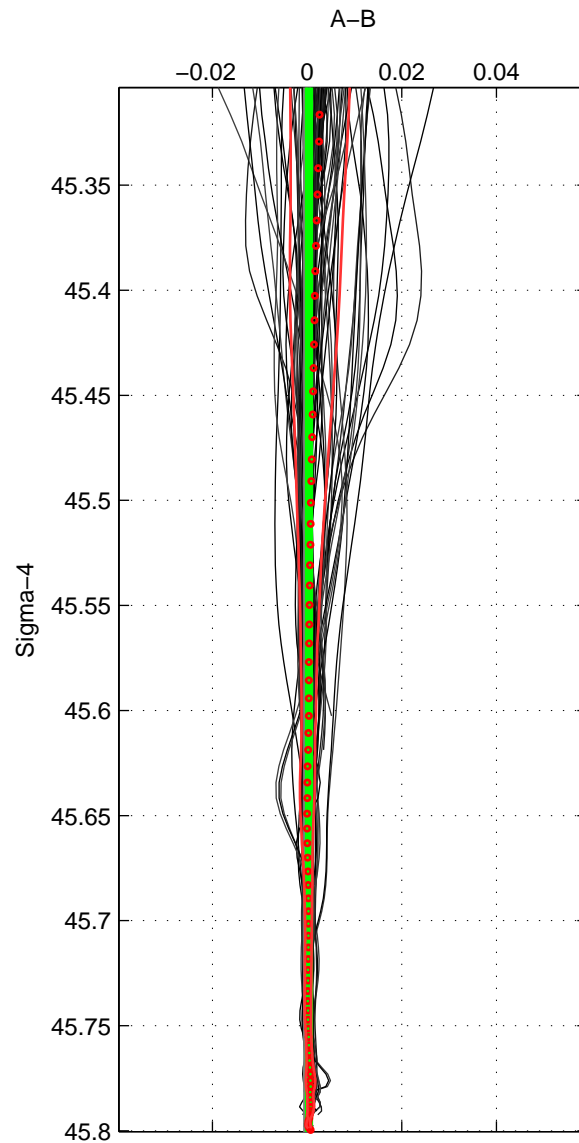

Cruise A (red). Date: Sep 1992 Cruisename: 467-316N19920901  
 Cruise B (blue). Date: Dec 2007 Cruisename: 614-49NZ20071122

\*\*\* "Favourite" values are means of spaces 1 2 3.

	Offset	O.StDev	Ratio	R.Stdev	Rating
SIGMA:	0.000	0.001	1.000	0.000	5
THETA:	0.001	0.001	1.000	0.000	5
DEPTH:	0.001	0.001	1.000	0.000	5
FAV. :	0.000	0.001	1.000	0.000	5

Profiles of A: 44  
 Profiles of B: 44  
 Diff profs : 100  
 WMoffset (A-B): 0.00039564  
 WMoffset stdev: 0.00059291  
 WMratio (A/B): 1  
 WMratio stdev: 1.7094e-05

Quality (1-5): 5

Profiles of A: 44  
 Profiles of B: 44  
 Diff profs : 100  
 WMoffset (A-B): 0.00051901  
 WMoffset stdev: 0.00082035  
 WMratio (A/B): 1  
 WMratio stdev: 2.3652e-05

Quality (1-5): 5

Profiles of A: 44  
 Profiles of B: 44  
 Diff profs : 100  
 WMoffset (A-B): 0.00051083  
 WMoffset stdev: 0.00084495  
 WMratio (A/B): 1  
 WMratio stdev: 2.4362e-05

Quality (1-5): 5