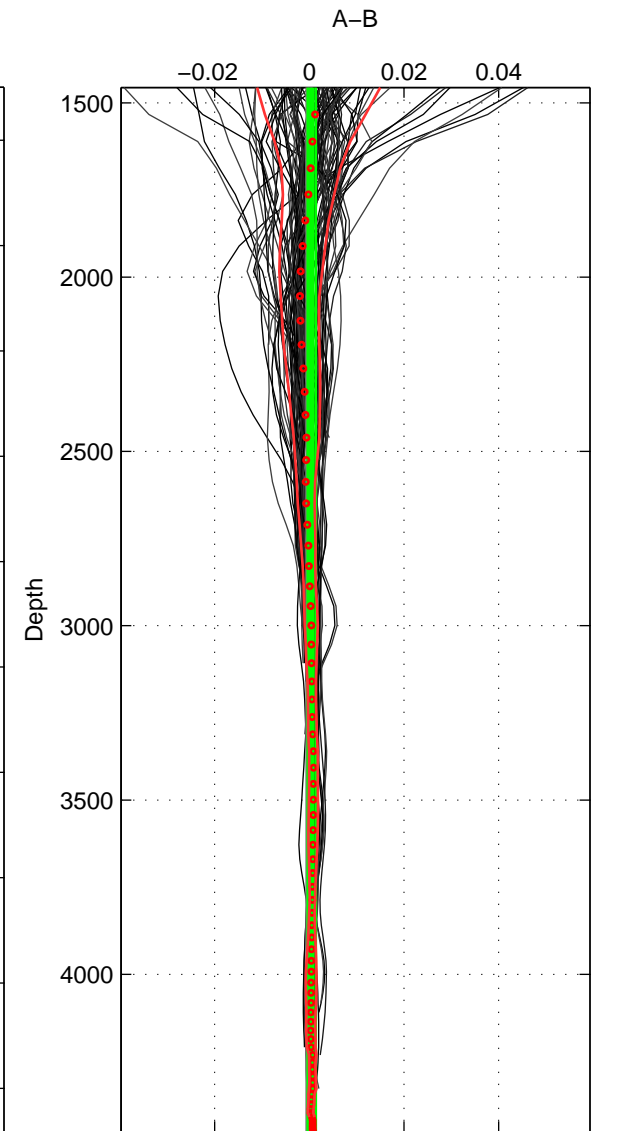

Cruise A (red). Date: Sep 1992 Cruisename: 467-316N19920901  
 Cruise B (blue). Date: Dec 2007 Cruisename: 614-49NZ20071122

\*\*\* "Favourite" values are means of spaces 1 2 3.

	Offset	O.StDev	Ratio	R.Stdev	Rating
SIGMA:	0.000	0.001	1.000	0.000	5
THETA:	0.001	0.001	1.000	0.000	5
DEPTH:	0.001	0.001	1.000	0.000	5
FAV. :	0.000	0.001	1.000	0.000	5

Profiles of A: 44  
 Profiles of B: 44  
 Diff profs : 100  
 WMoffset (A-B): 0.00039564  
 WMoffset stdev: 0.00059291  
 WMratio (A/B): 1  
 WMratio stdev: 1.7094e-05

Quality (1-5): 5

Profiles of A: 44  
 Profiles of B: 44  
 Diff profs : 100  
 WMoffset (A-B): 0.00051901  
 WMoffset stdev: 0.00082035  
 WMratio (A/B): 1  
 WMratio stdev: 2.3652e-05

Quality (1-5): 5

Profiles of A: 44  
 Profiles of B: 44  
 Diff profs : 100  
 WMoffset (A-B): 0.00051083  
 WMoffset stdev: 0.00084495  
 WMratio (A/B): 1  
 WMratio stdev: 2.4362e-05

Quality (1-5): 5