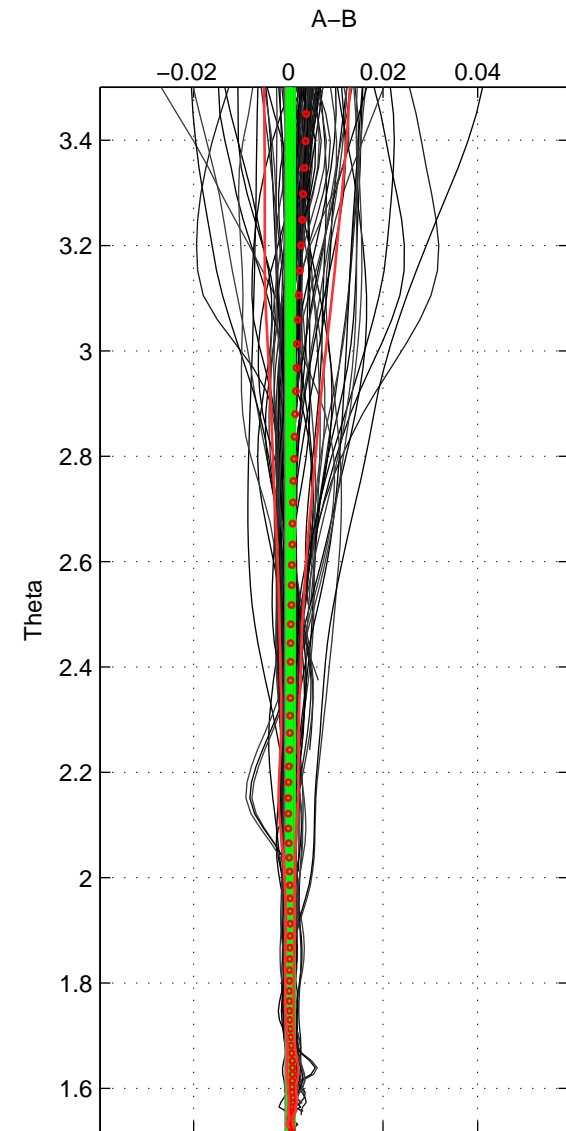

Cruise A (red). Date: Sep 1992 Cruisename: 467-316N19920901  
 Cruise B (blue). Date: Dec 2007 Cruisename: 614-49NZ20071122

\*\*\* "Favourite" values are means of spaces 1 2 3.

	Offset	O.StDev	Ratio	R.Stdev	Rating
SIGMA:	0.000	0.001	1.000	0.000	5
THETA:	0.001	0.001	1.000	0.000	5
DEPTH:	0.001	0.001	1.000	0.000	5
FAV. :	0.000	0.001	1.000	0.000	5

Profiles of A: 44  
 Profiles of B: 44  
 Diff profs : 100  
 WMoffset (A-B): 0.00039564  
 WMoffset stdev: 0.00059291  
 WMratio (A/B): 1  
 WMratio stdev: 1.7094e-05

Quality (1-5): 5

Profiles of A: 44  
 Profiles of B: 44  
 Diff profs : 100  
 WMoffset (A-B): 0.00051901  
 WMoffset stdev: 0.00082035  
 WMratio (A/B): 1  
 WMratio stdev: 2.3652e-05

Quality (1-5): 5

Profiles of A: 44  
 Profiles of B: 44  
 Diff profs : 100  
 WMoffset (A-B): 0.00051083  
 WMoffset stdev: 0.00084495  
 WMratio (A/B): 1  
 WMratio stdev: 2.4362e-05

Quality (1-5): 5