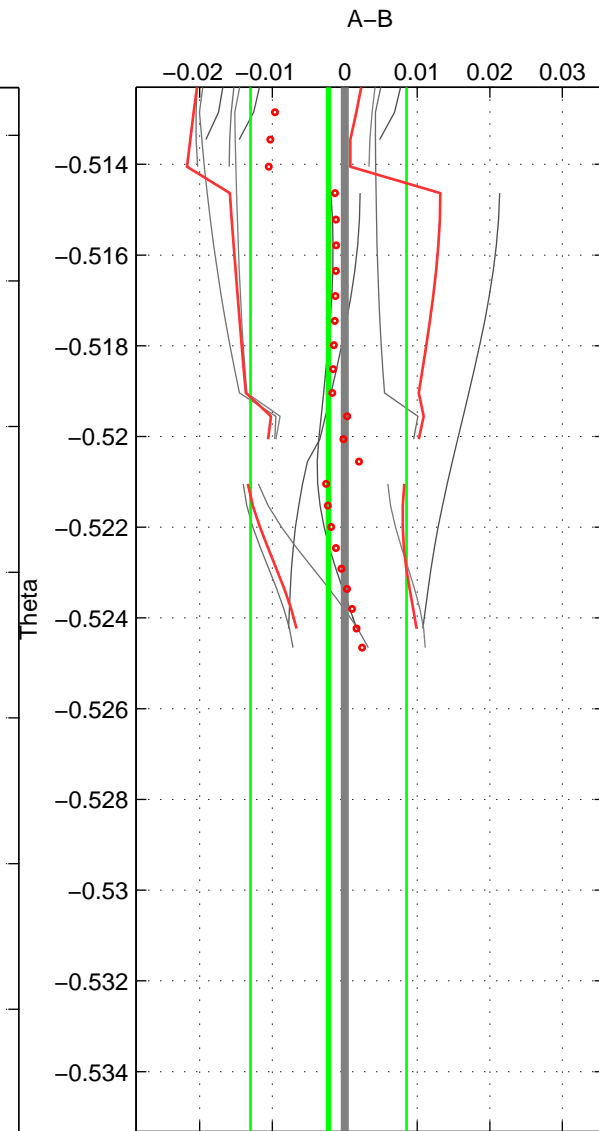

Cruise A (red). Date: Sep 1992 Cruisename: 21-18HS19920920

Cruise B (blue). Date: Oct 1997 Cruisename: 38-18SN19970924

\*\*\* "Favourite" values are means of spaces 1 2 3.

	Offset	O.StDev	Ratio	R.Stdev	Rating
SIGMA:	-0.002	0.001	1.000	0.000	2
THETA:	-0.002	0.011	1.000	0.000	2
DEPTH:	-0.000	0.002	1.000	0.000	2
FAV. :	-0.001	0.004	1.000	0.000	2

Profiles of A: 3  
 Profiles of B: 3  
 Diff profs : 9  
 WMoffset (A-B): -0.0017761  
 WMoffset stdev: 0.00067249  
 WMratio (A/B): 0.99995  
 WMratio stdev: 1.9243e-05

Quality (1-5): 2

Profiles of A: 3  
 Profiles of B: 3  
 Diff profs : 9  
 WMoffset (A-B): -0.0022429  
 WMoffset stdev: 0.010753  
 WMratio (A/B): 0.99994  
 WMratio stdev: 0.00030766

Quality (1-5): 2

Profiles of A: 3  
 Profiles of B: 3  
 Diff profs : 9  
 WMoffset (A-B): -0.00016818  
 WMoffset stdev: 0.0018231  
 WMratio (A/B): 1  
 WMratio stdev: 5.2155e-05

Quality (1-5): 2