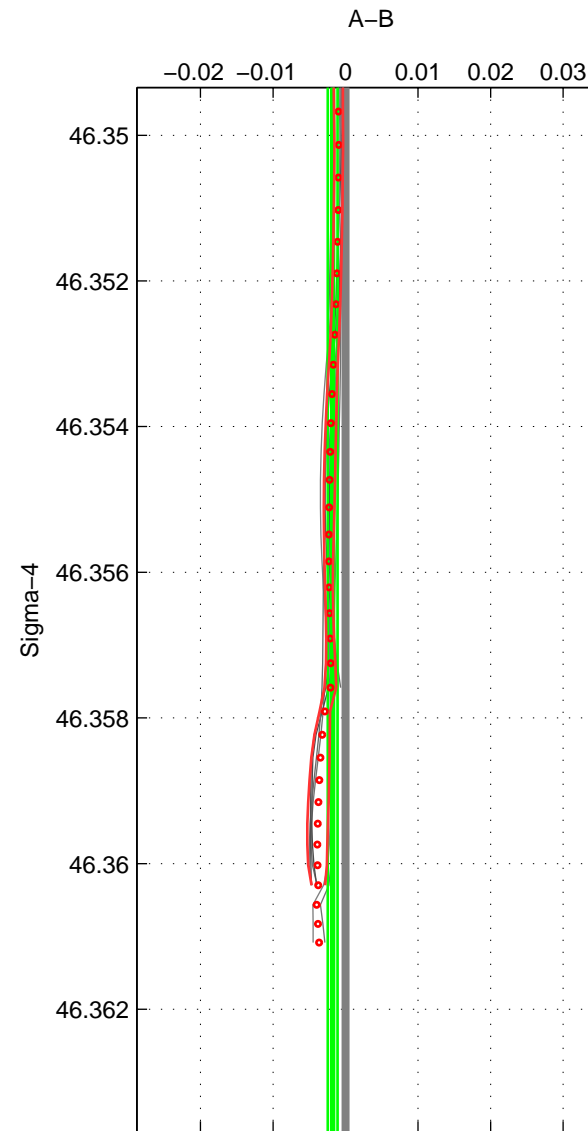

Cruise A (red). Date: Sep 1992 Cruisename: 21-18HS19920920

Cruise B (blue). Date: Oct 1997 Cruisename: 38-18SN19970924

\*\*\* "Favourite" values are means of spaces 1 2 3.

	Offset	O.StDev	Ratio	R.Stdev	Rating
SIGMA:	-0.002	0.001	1.000	0.000	2
THETA:	-0.002	0.011	1.000	0.000	2
DEPTH:	-0.000	0.002	1.000	0.000	2
FAV. :	-0.001	0.004	1.000	0.000	2

Profiles of A: 3  
 Profiles of B: 3  
 Diff profs : 9  
 WMoffset (A-B): -0.0017761  
 WMoffset stdev: 0.00067249  
 WMratio (A/B): 0.99995  
 WMratio stdev: 1.9243e-05

Quality (1-5): 2

Profiles of A: 3  
 Profiles of B: 3  
 Diff profs : 9  
 WMoffset (A-B): -0.0022429  
 WMoffset stdev: 0.010753  
 WMratio (A/B): 0.99994  
 WMratio stdev: 0.00030766

Quality (1-5): 2

Profiles of A: 3  
 Profiles of B: 3  
 Diff profs : 9  
 WMoffset (A-B): -0.00016818  
 WMoffset stdev: 0.0018231  
 WMratio (A/B): 1  
 WMratio stdev: 5.2155e-05

Quality (1-5): 2