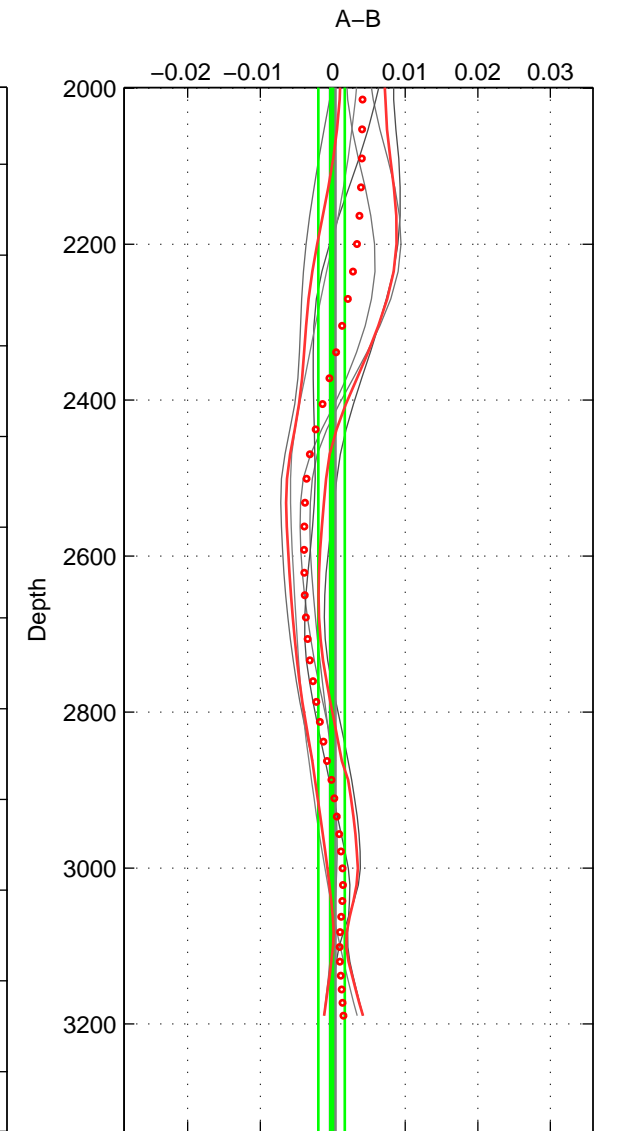

Cruise A (red). Date: Sep 1992 Cruisename: 21-18HS19920920

Cruise B (blue). Date: Oct 1997 Cruisename: 38-18SN19970924

\*\*\* "Favourite" values are means of spaces 1 2 3.

	Offset	O.StDev	Ratio	R.Stdev	Rating
SIGMA:	-0.002	0.001	1.000	0.000	2
THETA:	-0.002	0.011	1.000	0.000	2
DEPTH:	-0.000	0.002	1.000	0.000	2
FAV. :	-0.001	0.004	1.000	0.000	2

Profiles of A: 3  
 Profiles of B: 3  
 Diff profs : 9  
 WMoffset (A-B): -0.0017761  
 WMoffset stdev: 0.00067249  
 WMratio (A/B): 0.99995  
 WMratio stdev: 1.9243e-05

Quality (1-5): 2

Profiles of A: 3  
 Profiles of B: 3  
 Diff profs : 9  
 WMoffset (A-B): -0.0022429  
 WMoffset stdev: 0.010753  
 WMratio (A/B): 0.99994  
 WMratio stdev: 0.00030766

Quality (1-5): 2

Profiles of A: 3  
 Profiles of B: 3  
 Diff profs : 9  
 WMoffset (A-B): -0.00016818  
 WMoffset stdev: 0.0018231  
 WMratio (A/B): 1  
 WMratio stdev: 5.2155e-05

Quality (1-5): 2