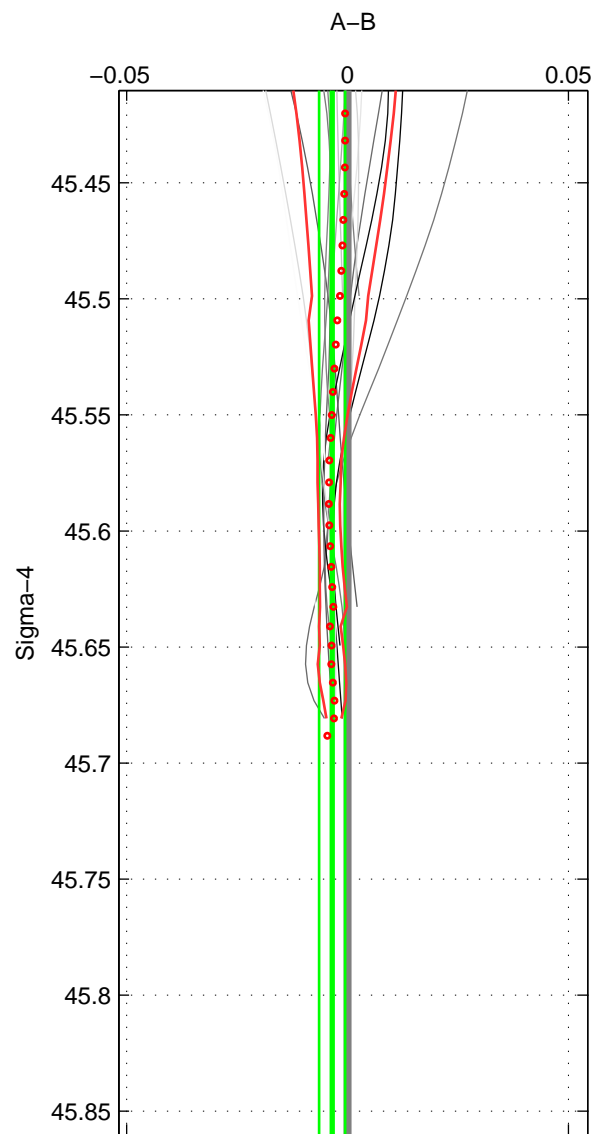

Cruise A (red). Date: Jul 2005 Cruisename: 669-49UF20050615  
 Cruise B (blue). Date: Jul 2000 Cruisename: 690-49UP20000620

\*\*\* "Favourite" values are those of space 1.

	Offset	O.StDev	Ratio	R.Stdev	Rating
SIGMA:	-0.003	0.003	1.000	0.000	5
THETA:	-0.005	0.004	1.000	0.000	4
DEPTH:	-0.006	0.001	1.000	0.000	3
FAV. :	-0.003	0.003	1.000	0.000	5

Profiles of A: 11  
 Profiles of B: 5  
 Diff profs : 16  
 WMoffset (A-B): -0.0034893  
 WMoffset stdev: 0.002959  
 WMratio (A/B): 0.9999  
 WMratio stdev: 8.5539e-05

Quality (1-5): 5

Profiles of A: 11  
 Profiles of B: 5  
 Diff profs : 16  
 WMoffset (A-B): -0.0046597  
 WMoffset stdev: 0.0036462  
 WMratio (A/B): 0.99987  
 WMratio stdev: 0.00010539

Quality (1-5): 4

Profiles of A: 11  
 Profiles of B: 5  
 Diff profs : 16  
 WMoffset (A-B): -0.0059083  
 WMoffset stdev: 0.0013858  
 WMratio (A/B): 0.99983  
 WMratio stdev: 4.0125e-05

Quality (1-5): 3