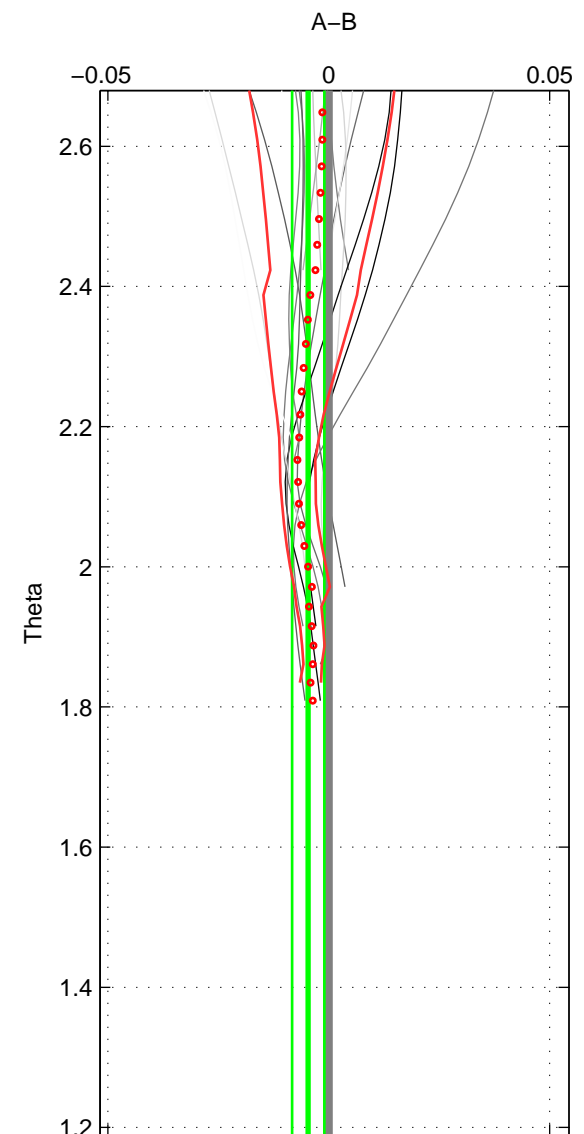

Cruise A (red). Date: Jul 2005 Cruisename: 669-49UF20050615  
 Cruise B (blue). Date: Jul 2000 Cruisename: 690-49UP20000620

\*\*\* "Favourite" values are those of space 1.

	Offset	O.StDev	Ratio	R.Stdev	Rating
SIGMA:	-0.003	0.003	1.000	0.000	5
THETA:	-0.005	0.004	1.000	0.000	4
DEPTH:	-0.006	0.001	1.000	0.000	3
FAV. :	-0.003	0.003	1.000	0.000	5

Profiles of A: 11  
 Profiles of B: 5  
 Diff profs : 16  
 WMoffset (A-B): -0.0034893  
 WMoffset stdev: 0.002959  
 WMratio (A/B): 0.9999  
 WMratio stdev: 8.5539e-05

Quality (1-5): 5

Profiles of A: 11  
 Profiles of B: 5  
 Diff profs : 16  
 WMoffset (A-B): -0.0046597  
 WMoffset stdev: 0.0036462  
 WMratio (A/B): 0.99987  
 WMratio stdev: 0.00010539

Quality (1-5): 4

Profiles of A: 11  
 Profiles of B: 5  
 Diff profs : 16  
 WMoffset (A-B): -0.0059083  
 WMoffset stdev: 0.0013858  
 WMratio (A/B): 0.99983  
 WMratio stdev: 4.0125e-05

Quality (1-5): 3