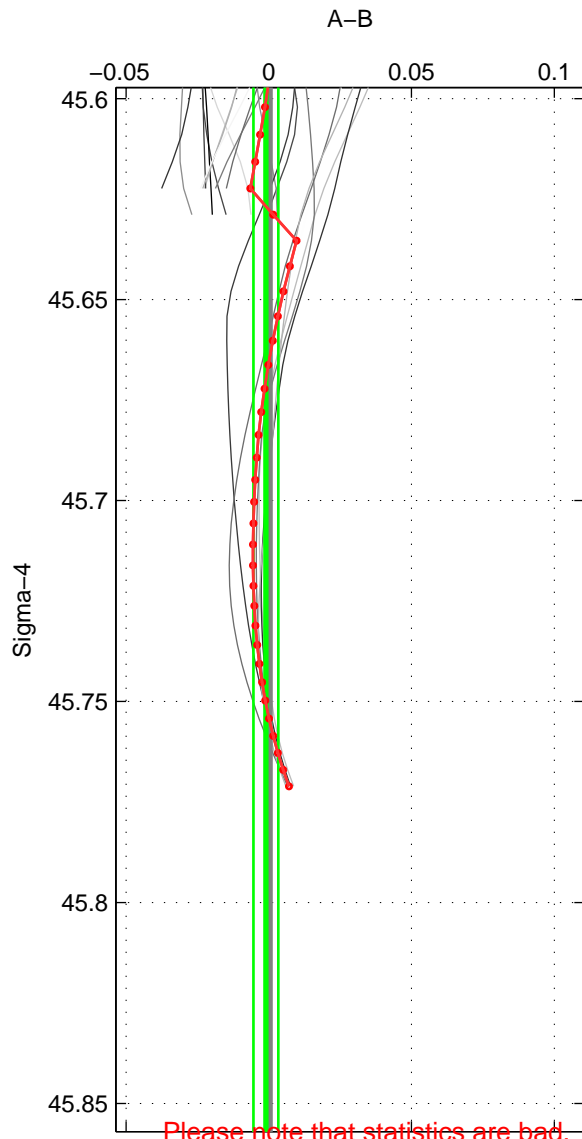

Cruise A (red). Date: Jul 1992 Cruisename: 7-06MT19920701

Cruise B (blue). Date: Aug 1988 Cruisename: 241-32OC19880723

*** "Favourite" values are those of space 2.

	Offset	O.StDev	Ratio	R.Stdev	Rating
SIGMA:	-0.001	0.004	1.000	0.000	4
THETA:	-0.002	0.006	1.000	0.000	5
DEPTH:	0.005	0.006	1.000	0.000	3
FAV. :	-0.002	0.006	1.000	0.000	5

Profiles of A: 3
 Profiles of B: 14
 Diff profs : 20
 WMoffset (A-B): -0.0010535
 WMoffset stdev: 0.004355
 WMratio (A/B): 0.99997
 WMratio stdev: 0.00012462

Quality (1-5): 4

Profiles of A: 6
 Profiles of B: 14
 Diff profs : 43
 WMoffset (A-B): -0.001868
 WMoffset stdev: 0.006177
 WMratio (A/B): 0.99995
 WMratio stdev: 0.0001767

Quality (1-5): 5

Profiles of A: 3
 Profiles of B: 14
 Diff profs : 20
 WMoffset (A-B): 0.0051675
 WMoffset stdev: 0.0055485
 WMratio (A/B): 1.0001
 WMratio stdev: 0.00015884

Quality (1-5): 3