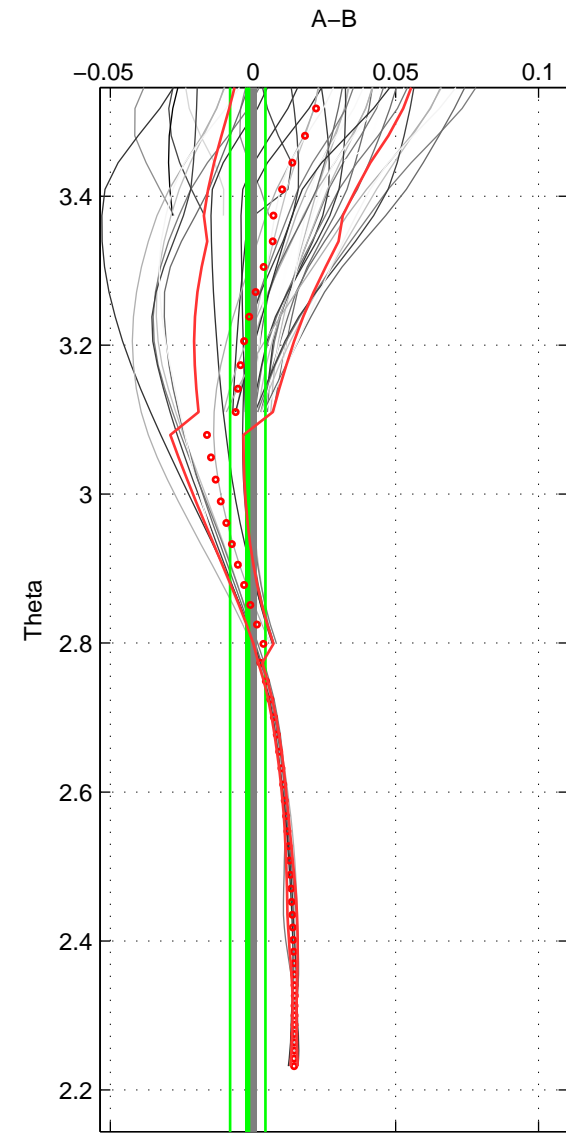

Cruise A (red). Date: Jul 1992 Cruisename: 7-06MT19920701

Cruise B (blue). Date: Aug 1988 Cruisename: 241-32OC19880723

*** "Favourite" values are those of space 2.

	Offset	O.StDev	Ratio	R.Stdev	Rating
SIGMA:	-0.001	0.004	1.000	0.000	4
THETA:	-0.002	0.006	1.000	0.000	5
DEPTH:	0.005	0.006	1.000	0.000	3
FAV. :	-0.002	0.006	1.000	0.000	5

Profiles of A: 3
 Profiles of B: 14
 Diff profs : 20
 WMoffset (A-B): -0.0010535
 WMoffset stdev: 0.004355
 WMratio (A/B): 0.99997
 WMratio stdev: 0.00012462

Quality (1-5): 4

Profiles of A: 6
 Profiles of B: 14
 Diff profs : 43
 WMoffset (A-B): -0.001868
 WMoffset stdev: 0.006177
 WMratio (A/B): 0.99995
 WMratio stdev: 0.0001767

Quality (1-5): 5

Profiles of A: 3
 Profiles of B: 14
 Diff profs : 20
 WMoffset (A-B): 0.0051675
 WMoffset stdev: 0.0055485
 WMratio (A/B): 1.0001
 WMratio stdev: 0.00015884

Quality (1-5): 3