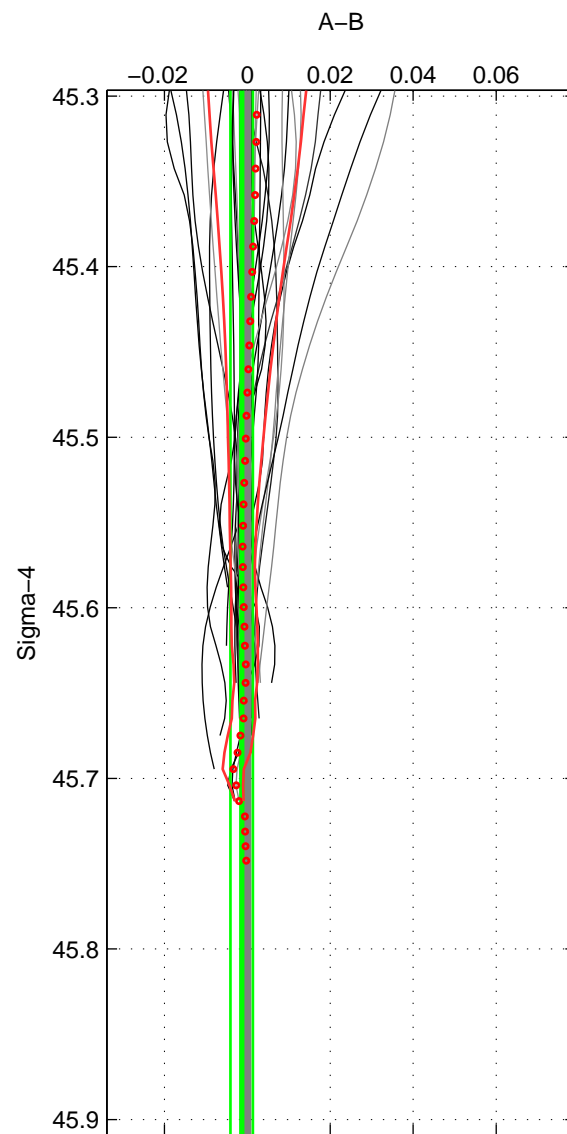

Cruise A (red). Date: Jul 2003 Cruisename: 662-49UF20030625

Cruise B (blue). Date: Feb 2006 Cruisename: 710-49UP20060113

*** "Favourite" values are means of spaces 1 2.

	Offset	O.StDev	Ratio	R.Stdev	Rating
SIGMA:	-0.001	0.003	1.000	0.000	5
THETA:	-0.001	0.006	1.000	0.000	5
DEPTH:	0.003	0.003	1.000	0.000	3
FAV.:	-0.001	0.004	1.000	0.000	5

Profiles of A: 61
 Profiles of B: 20
 Diff profs : 34
 WMoffset (A-B): -0.0013544
 WMoffset stdev: 0.002691
 WMratio (A/B): 0.99996
 WMratio stdev: 7.7709e-05

Quality (1-5): 5

Profiles of A: 61
 Profiles of B: 20
 Diff profs : 34
 WMoffset (A-B): -0.00084033
 WMoffset stdev: 0.0061889
 WMratio (A/B): 0.99998
 WMratio stdev: 0.00017901

Quality (1-5): 5

Please note that statistics are bad.

Profiles of A: 61
 Profiles of B: 20
 Diff profs : 34
 WMoffset (A-B): 0.0031078
 WMoffset stdev: 0.0027442
 WMratio (A/B): 1.0001
 WMratio stdev: 7.9501e-05