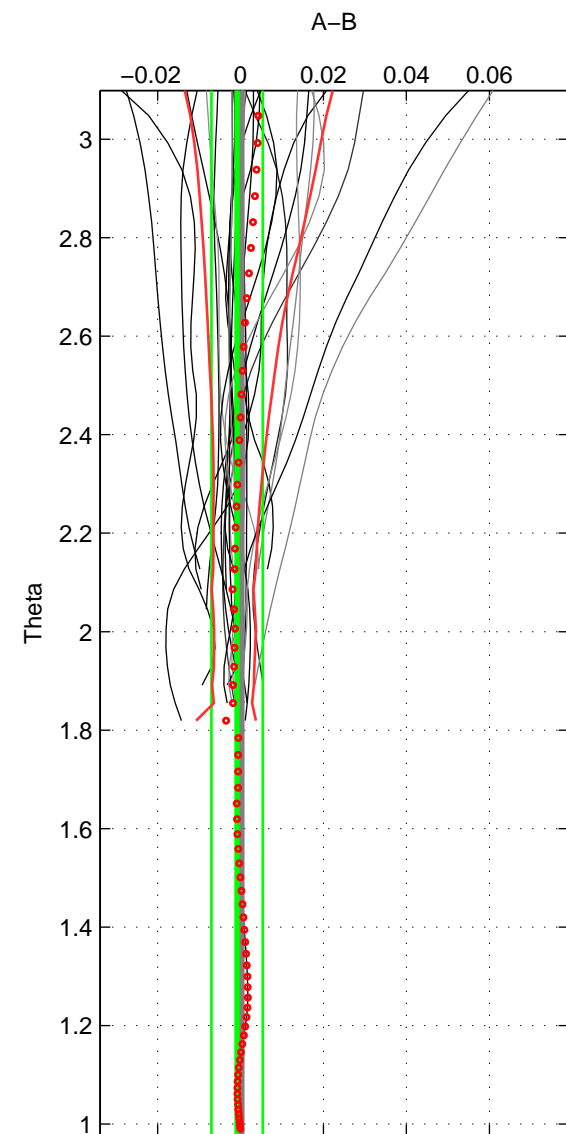

Cruise A (red). Date: Jul 2003 Cruisename: 662-49UF20030625

Cruise B (blue). Date: Feb 2006 Cruisename: 710-49UP20060113

*** "Favourite" values are means of spaces 1 2.

	Offset	O.StDev	Ratio	R.Stdev	Rating
SIGMA:	-0.001	0.003	1.000	0.000	5
THETA:	-0.001	0.006	1.000	0.000	5
DEPTH:	0.003	0.003	1.000	0.000	3
FAV.:	-0.001	0.004	1.000	0.000	5

Profiles of A: 61
 Profiles of B: 20
 Diff profs : 34
 WMoffset (A-B): -0.0013544
 WMoffset stdev: 0.002691
 WMratio (A/B): 0.99996
 WMratio stdev: 7.7709e-05

Quality (1-5): 5

Profiles of A: 61
 Profiles of B: 20
 Diff profs : 34
 WMoffset (A-B): -0.00084033
 WMoffset stdev: 0.0061889
 WMratio (A/B): 0.99998
 WMratio stdev: 0.00017901

Quality (1-5): 5

Please note that statistics are bad.

Profiles of A: 61
 Profiles of B: 20
 Diff profs : 34
 WMoffset (A-B): 0.0031078
 WMoffset stdev: 0.0027442
 WMratio (A/B): 1.0001
 WMratio stdev: 7.9501e-05