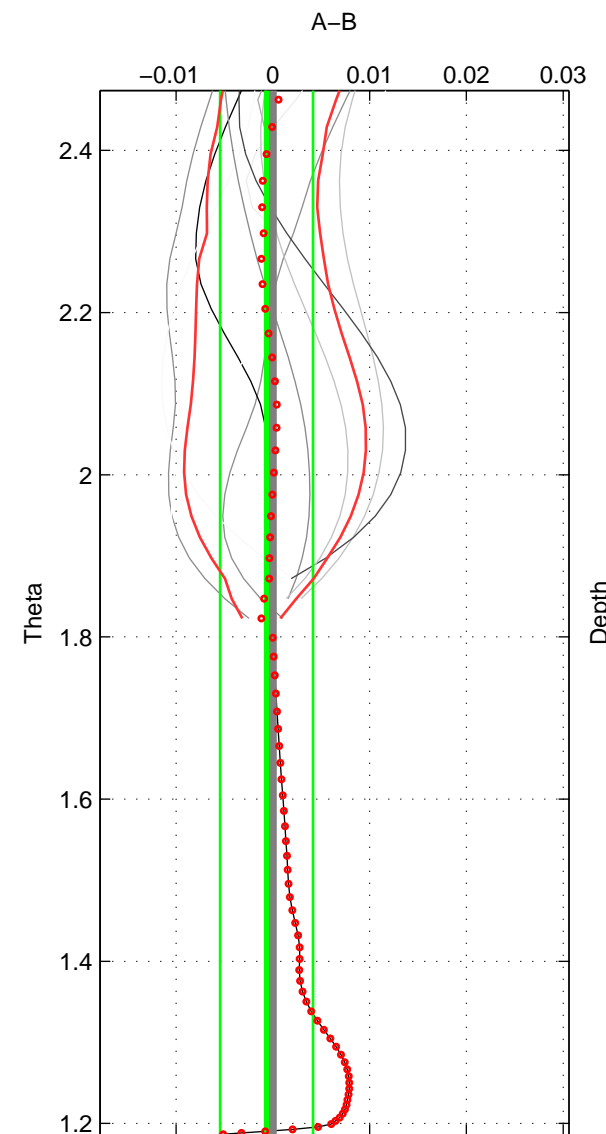

Cruise A (red). Date: Dec 1997 Cruisename: 552-49HG19971110

Cruise B (blue). Date: Jul 2001 Cruisename: 656-49UF20010710

\*\*\* "Favourite" values are means of spaces 1 2.

	Offset	O.StDev	Ratio	R.Stdev	Rating
SIGMA:	0.001	0.005	1.000	0.000	4
THETA:	-0.001	0.005	1.000	0.000	4
DEPTH:	0.002	0.001	1.000	0.000	3
FAV.:	0.000	0.005	1.000	0.000	4

Profiles of A: 3  
 Profiles of B: 9  
 Diff profs : 11  
 WMoffset (A-B): 0.0011632  
 WMoffset stdev: 0.0052273  
 WMratio (A/B): 1  
 WMratio stdev: 0.00015129

Quality (1-5): 4

Profiles of A: 3  
 Profiles of B: 9  
 Diff profs : 11  
 WMoffset (A-B): -0.0006528  
 WMoffset stdev: 0.0048056  
 WMratio (A/B): 0.99998  
 WMratio stdev: 0.0001389

Quality (1-5): 4

Profiles of A: 3  
 Profiles of B: 9  
 Diff profs : 11  
 WMoffset (A-B): 0.0021027  
 WMoffset stdev: 0.0013564  
 WMratio (A/B): 1.0001  
 WMratio stdev: 3.9279e-05

Quality (1-5): 3

Please note that statistics are bad.