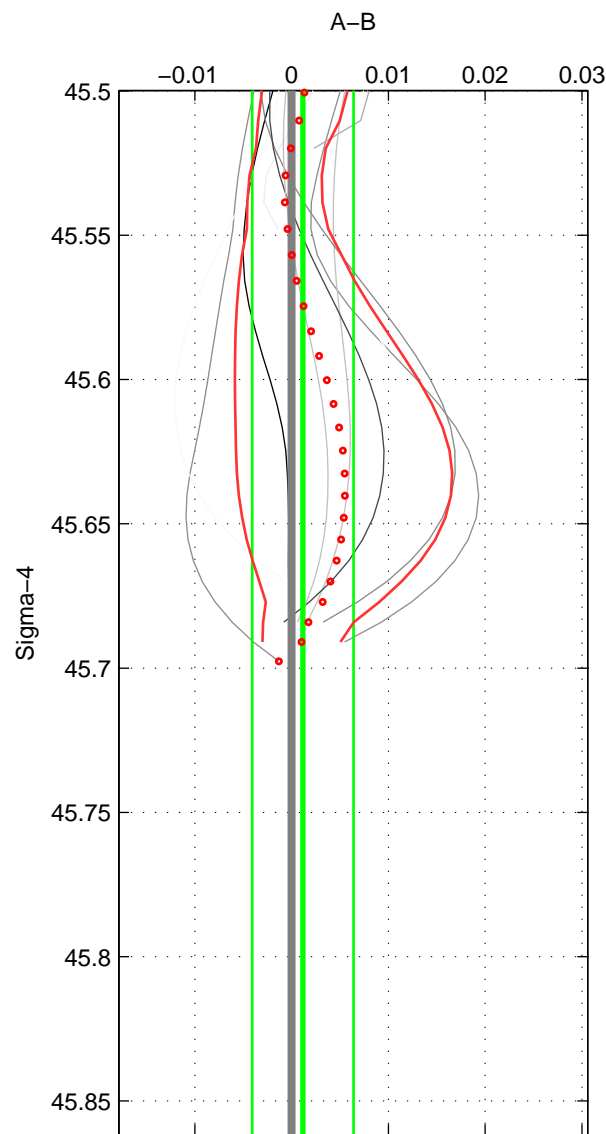

Cruise A (red). Date: Dec 1997 Cruisename: 552-49HG19971110

Cruise B (blue). Date: Jul 2001 Cruisename: 656-49UF20010710

\*\*\* "Favourite" values are means of spaces 1 2.

	Offset	O.StDev	Ratio	R.Stdev	Rating
SIGMA:	0.001	0.005	1.000	0.000	4
THETA:	-0.001	0.005	1.000	0.000	4
DEPTH:	0.002	0.001	1.000	0.000	3
FAV.:	0.000	0.005	1.000	0.000	4

Profiles of A: 3  
 Profiles of B: 9  
 Diff profs : 11  
 WMoffset (A-B): 0.0011632  
 WMoffset stdev: 0.0052273  
 WMratio (A/B): 1  
 WMratio stdev: 0.00015129

Quality (1-5): 4

Profiles of A: 3  
 Profiles of B: 9  
 Diff profs : 11  
 WMoffset (A-B): -0.0006528  
 WMoffset stdev: 0.0048056  
 WMratio (A/B): 0.99998  
 WMratio stdev: 0.0001389

Quality (1-5): 4

Profiles of A: 3  
 Profiles of B: 9  
 Diff profs : 11  
 WMoffset (A-B): 0.0021027  
 WMoffset stdev: 0.0013564  
 WMratio (A/B): 1.0001  
 WMratio stdev: 3.9279e-05

Quality (1-5): 3

Please note that statistics are bad.