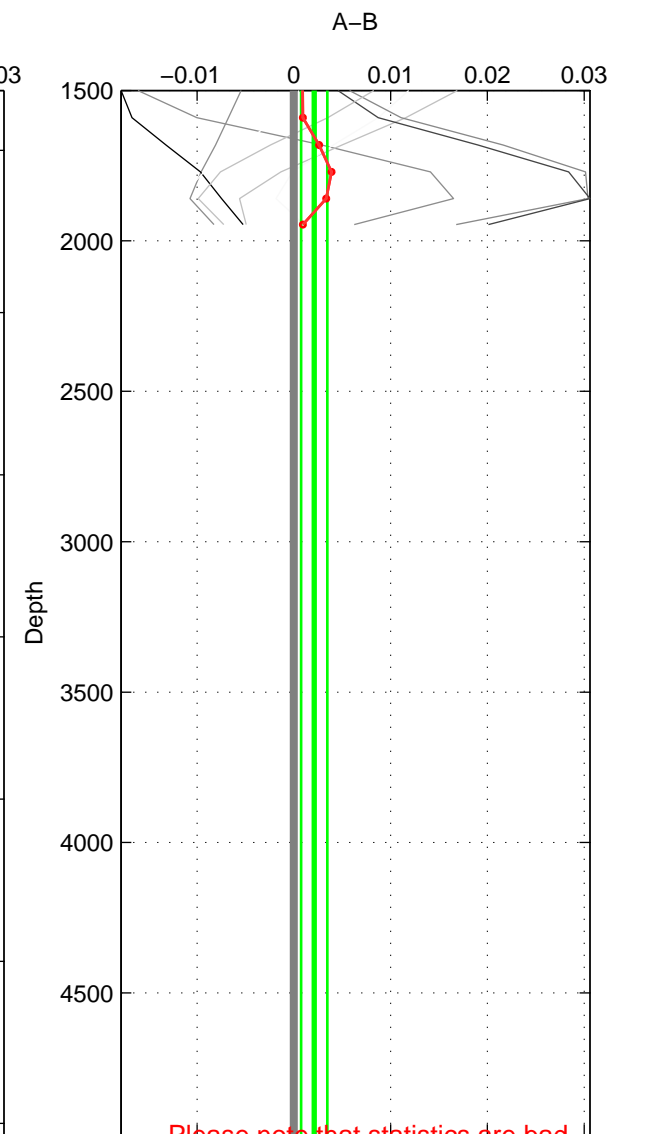

Cruise A (red). Date: Dec 1997 Cruisename: 552-49HG19971110

Cruise B (blue). Date: Jul 2001 Cruisename: 656-49UF20010710

\*\*\* "Favourite" values are means of spaces 1 2.

	Offset	O.StDev	Ratio	R.Stdev	Rating
SIGMA:	0.001	0.005	1.000	0.000	4
THETA:	-0.001	0.005	1.000	0.000	4
DEPTH:	0.002	0.001	1.000	0.000	3
FAV.:	0.000	0.005	1.000	0.000	4

Profiles of A: 3  
 Profiles of B: 9  
 Diff profs : 11  
 WMoffset (A-B): 0.0011632  
 WMoffset stdev: 0.0052273  
 WMratio (A/B): 1  
 WMratio stdev: 0.00015129

Quality (1-5): 4

Profiles of A: 3  
 Profiles of B: 9  
 Diff profs : 11  
 WMoffset (A-B): -0.0006528  
 WMoffset stdev: 0.0048056  
 WMratio (A/B): 0.99998  
 WMratio stdev: 0.0001389

Quality (1-5): 4

Profiles of A: 3  
 Profiles of B: 9  
 Diff profs : 11  
 WMoffset (A-B): 0.0021027  
 WMoffset stdev: 0.0013564  
 WMratio (A/B): 1.0001  
 WMratio stdev: 3.9279e-05

Quality (1-5): 3

Please note that statistics are bad.