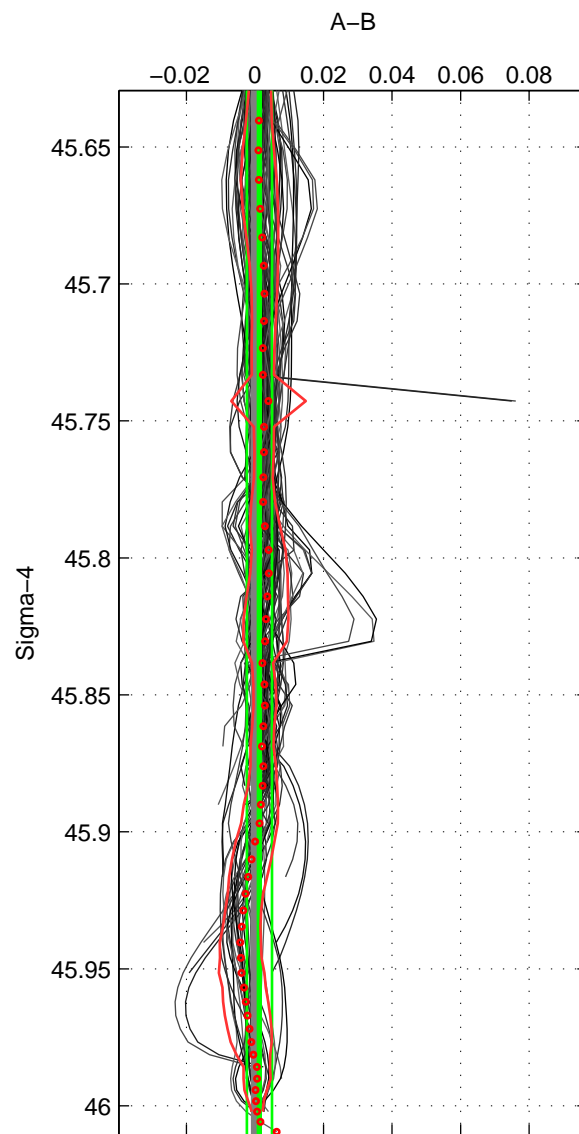

Cruise A (red). Date: Dec 2000 Cruisename: 131-06BE20001128

Cruise B (blue). Date: Sep 1995 Cruisename: 269-35LU19950909

\*\*\* "Favourite" values are means of spaces 1 2 3.

	Offset	O.StDev	Ratio	R.Stdev	Rating
SIGMA:	0.001	0.004	1.000	0.000	5
THETA:	0.001	0.003	1.000	0.000	5
DEPTH:	0.004	0.004	1.000	0.000	5
FAV.:	0.002	0.003	1.000	0.000	5

Profiles of A: 39  
 Profiles of B: 31  
 Diff profs: 100  
 WMoffset (A-B): 0.0013085  
 WMoffset stdev: 0.0036503  
 WMratio (A/B): 1  
 WMratio stdev: 0.0001047

Quality (1-5): 5

Profiles of A: 39  
 Profiles of B: 31  
 Diff profs: 100  
 WMoffset (A-B): 0.00069707  
 WMoffset stdev: 0.0028194  
 WMratio (A/B): 1  
 WMratio stdev: 8.0885e-05

Quality (1-5): 5

Profiles of A: 39  
 Profiles of B: 31  
 Diff profs: 100  
 WMoffset (A-B): 0.0039333  
 WMoffset stdev: 0.0038215  
 WMratio (A/B): 1.0001  
 WMratio stdev: 0.00010976

Quality (1-5): 5