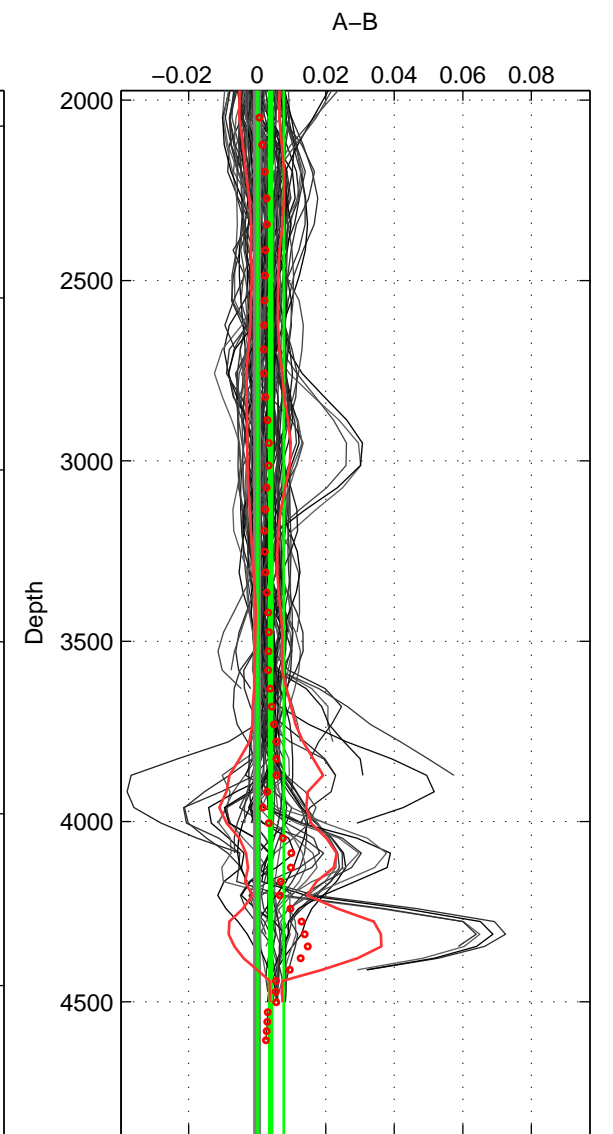

Cruise A (red). Date: Dec 2000 Cruisename: 131-06BE20001128

Cruise B (blue). Date: Sep 1995 Cruisename: 269-35LU19950909

\*\*\* "Favourite" values are means of spaces 1 2 3.

	Offset	O.StDev	Ratio	R.Stdev	Rating
SIGMA:	0.001	0.004	1.000	0.000	5
THETA:	0.001	0.003	1.000	0.000	5
DEPTH:	0.004	0.004	1.000	0.000	5
FAV.:	0.002	0.003	1.000	0.000	5

Profiles of A: 39  
 Profiles of B: 31  
 Diff profs: 100  
 WMoffset (A-B): 0.0013085  
 WMoffset stdev: 0.0036503  
 WMratio (A/B): 1  
 WMratio stdev: 0.0001047

Quality (1-5): 5

Profiles of A: 39  
 Profiles of B: 31  
 Diff profs: 100  
 WMoffset (A-B): 0.00069707  
 WMoffset stdev: 0.0028194  
 WMratio (A/B): 1  
 WMratio stdev: 8.0885e-05

Quality (1-5): 5

Profiles of A: 39  
 Profiles of B: 31  
 Diff profs: 100  
 WMoffset (A-B): 0.0039333  
 WMoffset stdev: 0.0038215  
 WMratio (A/B): 1.0001  
 WMratio stdev: 0.00010976

Quality (1-5): 5