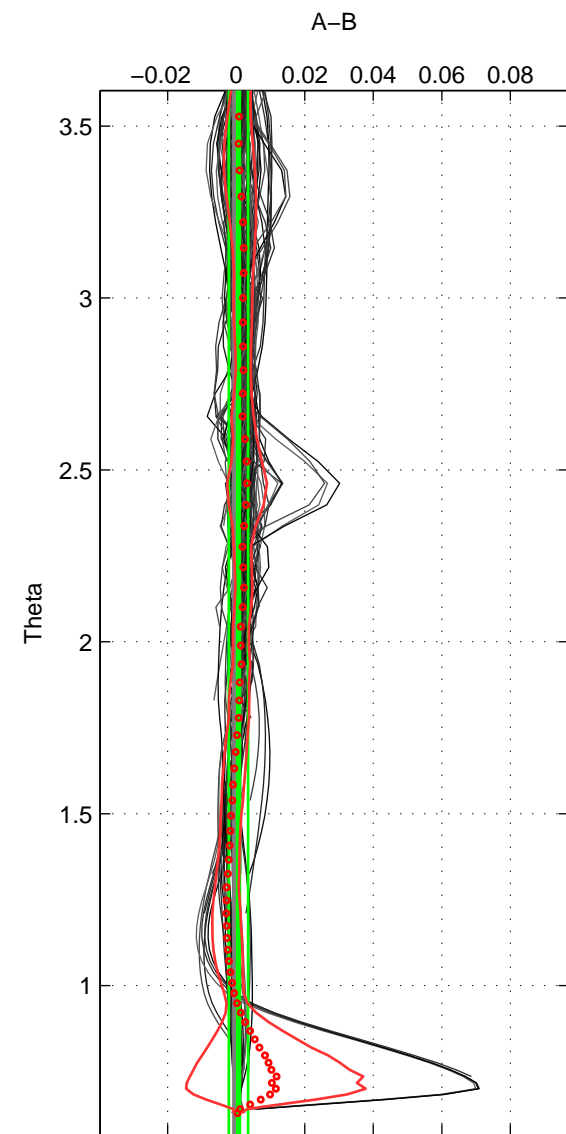

Cruise A (red). Date: Dec 2000 Cruisename: 131-06BE20001128

Cruise B (blue). Date: Sep 1995 Cruisename: 269-35LU19950909

\*\*\* "Favourite" values are means of spaces 1 2 3.

	Offset	O.StDev	Ratio	R.Stdev	Rating
SIGMA:	0.001	0.004	1.000	0.000	5
THETA:	0.001	0.003	1.000	0.000	5
DEPTH:	0.004	0.004	1.000	0.000	5
FAV.:	0.002	0.003	1.000	0.000	5

Profiles of A: 39  
 Profiles of B: 31  
 Diff profs: 100  
 WMoffset (A-B): 0.0013085  
 WMoffset stdev: 0.0036503  
 WMratio (A/B): 1  
 WMratio stdev: 0.0001047

Quality (1-5): 5

Profiles of A: 39  
 Profiles of B: 31  
 Diff profs: 100  
 WMoffset (A-B): 0.00069707  
 WMoffset stdev: 0.0028194  
 WMratio (A/B): 1  
 WMratio stdev: 8.0885e-05

Quality (1-5): 5

Profiles of A: 39  
 Profiles of B: 31  
 Diff profs: 100  
 WMoffset (A-B): 0.0039333  
 WMoffset stdev: 0.0038215  
 WMratio (A/B): 1.0001  
 WMratio stdev: 0.00010976

Quality (1-5): 5