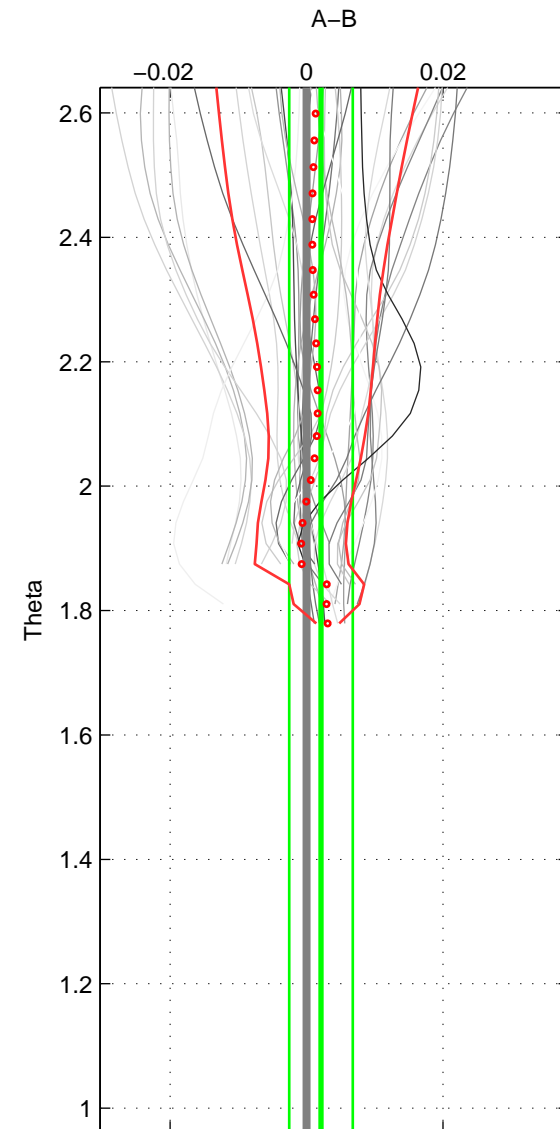

Cruise A (red). Date: Dec 2005 Cruisename: 607-49NZ20051031

Cruise B (blue). Date: Jul 2005 Cruisename: 669-49UF20050615

\*\*\* "Favourite" values are means of spaces 1 2.

	Offset	O.StDev	Ratio	R.Stdev	Rating
SIGMA:	0.002	0.004	1.000	0.000	4
THETA:	0.002	0.005	1.000	0.000	4
DEPTH:	0.005	0.001	1.000	0.000	3
FAV.:	0.002	0.004	1.000	0.000	4

Profiles of A: 22  
 Profiles of B: 7  
 Diff profs : 33  
 WMoffset (A-B): 0.0016664  
 WMoffset stdev: 0.0038357  
 WMratio (A/B): 1  
 WMratio stdev: 0.00011082

Quality (1-5): 4

Profiles of A: 22  
 Profiles of B: 7  
 Diff profs : 33  
 WMoffset (A-B): 0.0021066  
 WMoffset stdev: 0.0046659  
 WMratio (A/B): 1.0001  
 WMratio stdev: 0.0001348

Quality (1-5): 4

Profiles of A: 22  
 Profiles of B: 7  
 Diff profs : 33  
 WMoffset (A-B): 0.0047907  
 WMoffset stdev: 0.0011379  
 WMratio (A/B): 1.0001  
 WMratio stdev: 3.3045e-05

Quality (1-5): 3