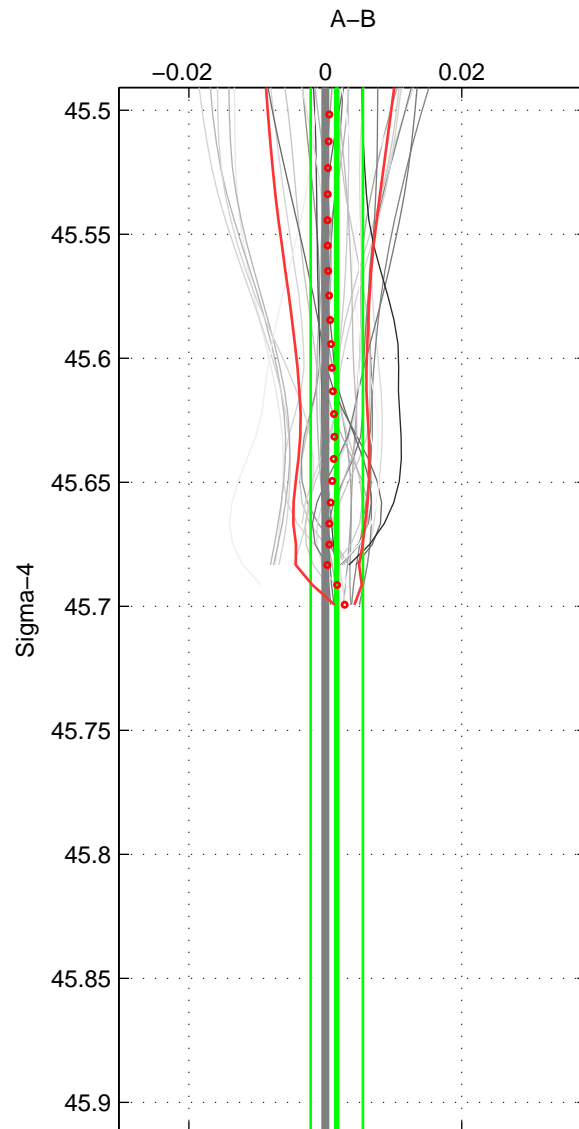

Cruise A (red). Date: Dec 2005 Cruisename: 607-49NZ20051031

Cruise B (blue). Date: Jul 2005 Cruisename: 669-49UF20050615

\*\*\* "Favourite" values are means of spaces 1 2.

	Offset	O.StDev	Ratio	R.Stdev	Rating
SIGMA:	0.002	0.004	1.000	0.000	4
THETA:	0.002	0.005	1.000	0.000	4
DEPTH:	0.005	0.001	1.000	0.000	3
FAV.:	0.002	0.004	1.000	0.000	4

Profiles of A: 22  
 Profiles of B: 7  
 Diff profs : 33  
 WMoffset (A-B): 0.0016664  
 WMoffset stdev: 0.0038357  
 WMratio (A/B): 1  
 WMratio stdev: 0.00011082

Quality (1-5): 4

Profiles of A: 22  
 Profiles of B: 7  
 Diff profs : 33  
 WMoffset (A-B): 0.0021066  
 WMoffset stdev: 0.0046659  
 WMratio (A/B): 1.0001  
 WMratio stdev: 0.0001348

Quality (1-5): 4

Profiles of A: 22  
 Profiles of B: 7  
 Diff profs : 33  
 WMoffset (A-B): 0.0047907  
 WMoffset stdev: 0.0011379  
 WMratio (A/B): 1.0001  
 WMratio stdev: 3.3045e-05

Quality (1-5): 3