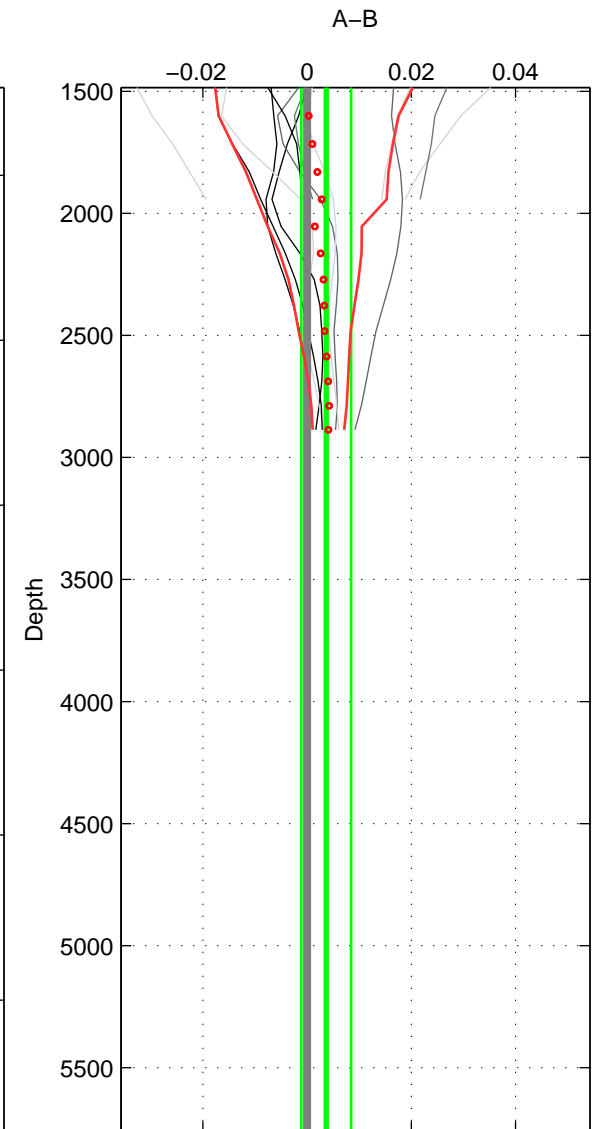

Cruise A (red). Date: Jun 2000 Cruisename: 572-49HO20000621

Cruise B (blue). Date: Jun 2001 Cruisename: 591-49NZ20010604

*** "Favourite" values are means of spaces 1 2.

	Offset	O.StDev	Ratio	R.Stdev	Rating
SIGMA:	0.002	0.002	1.000	0.000	4
THETA:	0.003	0.003	1.000	0.000	4
DEPTH:	0.004	0.005	1.000	0.000	3
FAV.:	0.003	0.002	1.000	0.000	4

Profiles of A: 5
 Profiles of B: 9
 Diff profs : 13
 WMoffset (A-B): 0.0024608
 WMoffset stdev: 0.0015246
 WMratio (A/B): 1.0001
 WMratio stdev: 4.4006e-05

Quality (1-5): 4

Profiles of A: 5
 Profiles of B: 9
 Diff profs : 13
 WMoffset (A-B): 0.0032337
 WMoffset stdev: 0.0028108
 WMratio (A/B): 1.0001
 WMratio stdev: 8.1133e-05

Quality (1-5): 4

Profiles of A: 5
 Profiles of B: 9
 Diff profs : 13
 WMoffset (A-B): 0.0036732
 WMoffset stdev: 0.0047825
 WMratio (A/B): 1.0001
 WMratio stdev: 0.00013802

Quality (1-5): 3