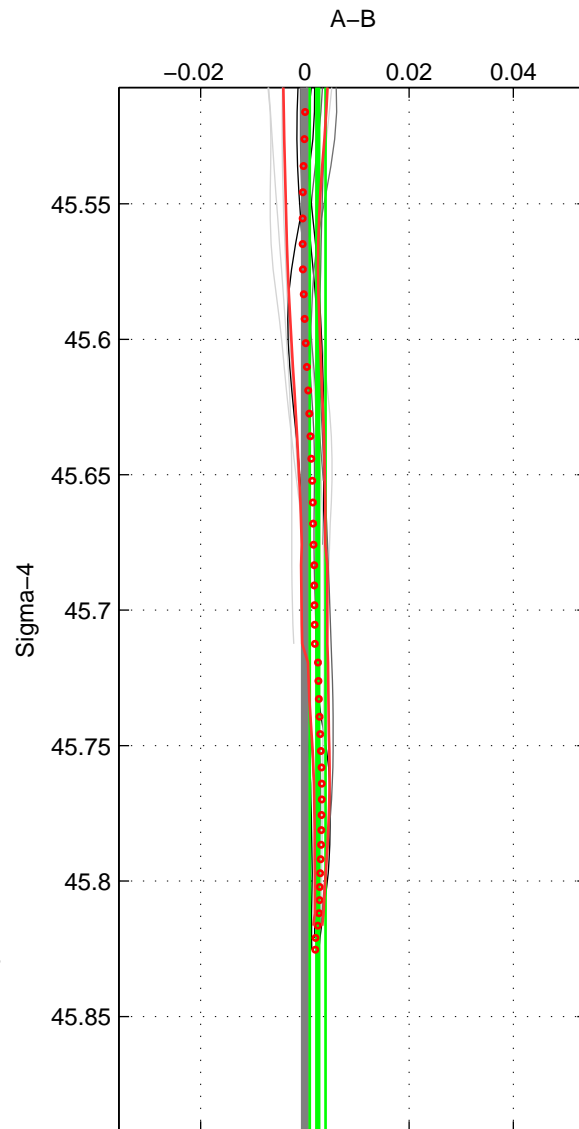

Cruise A (red). Date: Jun 2000 Cruisename: 572-49HO20000621

Cruise B (blue). Date: Jun 2001 Cruisename: 591-49NZ20010604

*** "Favourite" values are means of spaces 1 2.

	Offset	O.StDev	Ratio	R.Stdev	Rating
SIGMA:	0.002	0.002	1.000	0.000	4
THETA:	0.003	0.003	1.000	0.000	4
DEPTH:	0.004	0.005	1.000	0.000	3
FAV.:	0.003	0.002	1.000	0.000	4

Profiles of A: 5
 Profiles of B: 9
 Diff profs : 13
 WMoffset (A-B): 0.0024608
 WMoffset stdev: 0.0015246
 WMratio (A/B): 1.0001
 WMratio stdev: 4.4006e-05

Quality (1-5): 4

Profiles of A: 5
 Profiles of B: 9
 Diff profs : 13
 WMoffset (A-B): 0.0032337
 WMoffset stdev: 0.0028108
 WMratio (A/B): 1.0001
 WMratio stdev: 8.1133e-05

Quality (1-5): 4

Profiles of A: 5
 Profiles of B: 9
 Diff profs : 13
 WMoffset (A-B): 0.0036732
 WMoffset stdev: 0.0047825
 WMratio (A/B): 1.0001
 WMratio stdev: 0.00013802

Quality (1-5): 3