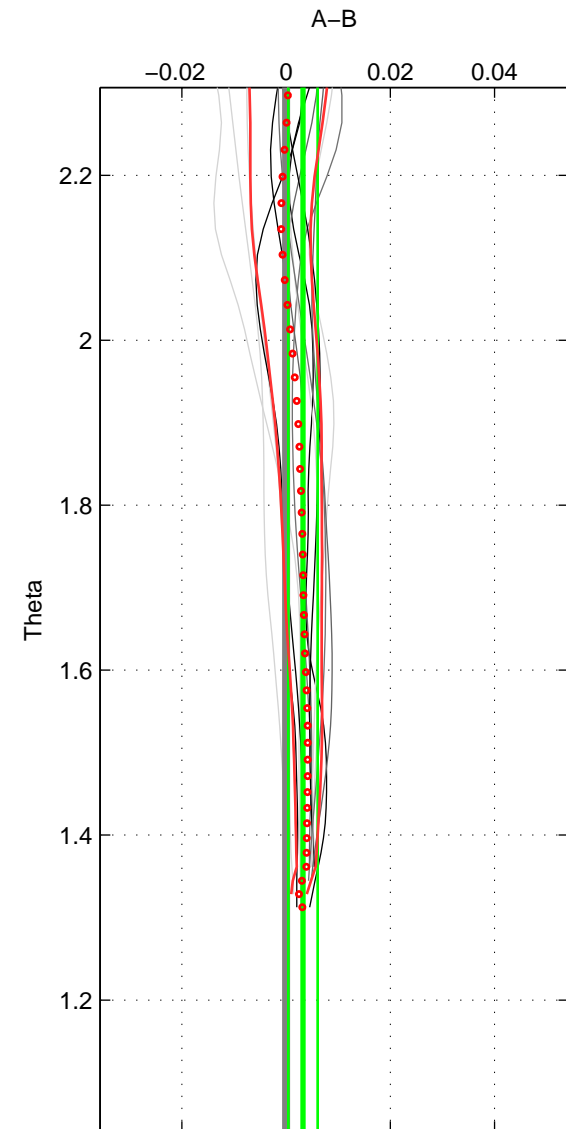

Cruise A (red). Date: Jun 2000 Cruisename: 572-49HO20000621

Cruise B (blue). Date: Jun 2001 Cruisename: 591-49NZ20010604

*** "Favourite" values are means of spaces 1 2.

	Offset	O.StDev	Ratio	R.Stdev	Rating
SIGMA:	0.002	0.002	1.000	0.000	4
THETA:	0.003	0.003	1.000	0.000	4
DEPTH:	0.004	0.005	1.000	0.000	3
FAV.:	0.003	0.002	1.000	0.000	4

Profiles of A: 5
 Profiles of B: 9
 Diff profs : 13
 WMoffset (A-B): 0.0024608
 WMoffset stdev: 0.0015246
 WMratio (A/B): 1.0001
 WMratio stdev: 4.4006e-05

Quality (1-5): 4

Profiles of A: 5
 Profiles of B: 9
 Diff profs : 13
 WMoffset (A-B): 0.0032337
 WMoffset stdev: 0.0028108
 WMratio (A/B): 1.0001
 WMratio stdev: 8.1133e-05

Quality (1-5): 4

Profiles of A: 5
 Profiles of B: 9
 Diff profs : 13
 WMoffset (A-B): 0.0036732
 WMoffset stdev: 0.0047825
 WMratio (A/B): 1.0001
 WMratio stdev: 0.00013802

Quality (1-5): 3