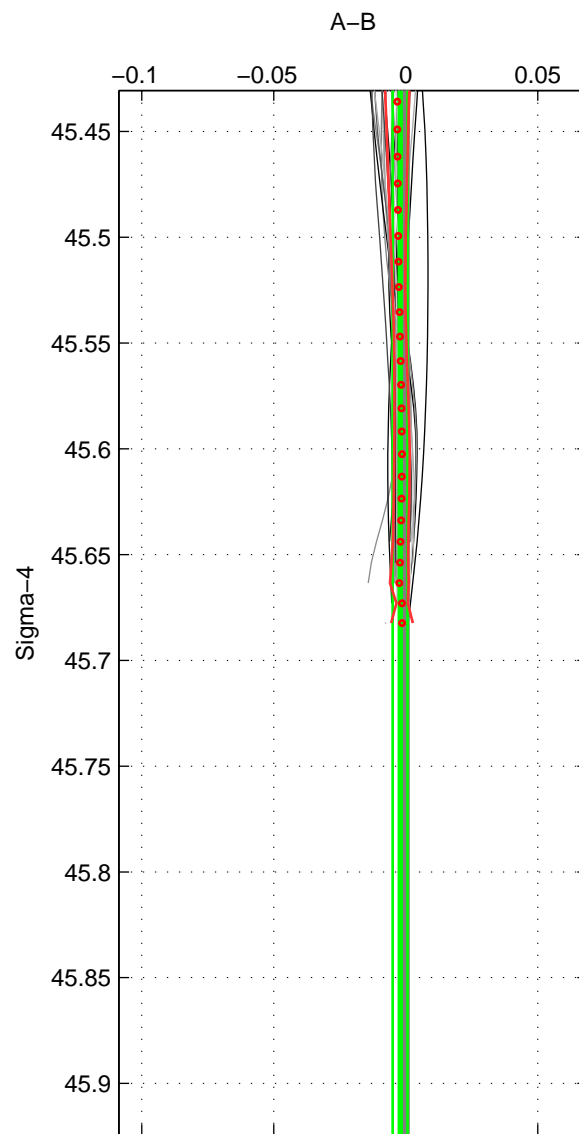

Cruise A (red). Date: Oct 1998 Cruisename: 686-49UP19980916  
 Cruise B (blue). Date: Feb 2007 Cruisename: 714-49UP20070118

\*\*\* "Favourite" values are those of space 2.

	Offset	O.StDev	Ratio	R.Stdev	Rating
SIGMA:	-0.002	0.003	1.000	0.000	4
THETA:	-0.007	0.012	1.000	0.000	5
DEPTH:	0.003	0.001	1.000	0.000	3
FAV.:	-0.007	0.012	1.000	0.000	5

Profiles of A: 30  
 Profiles of B: 25  
 Diff profs : 51  
 WMoffset (A-B): -0.0021217  
 WMoffset stdev: 0.0028557  
 WMratio (A/B): 0.99994  
 WMratio stdev: 8.2615e-05

Quality (1-5): 4

Profiles of A: 31  
 Profiles of B: 25  
 Diff profs : 64  
 WMoffset (A-B): -0.0070413  
 WMoffset stdev: 0.012234  
 WMratio (A/B): 0.9998  
 WMratio stdev: 0.00035375

Quality (1-5): 5

Profiles of A: 26  
 Profiles of B: 25  
 Diff profs : 51  
 WMoffset (A-B): 0.0025751  
 WMoffset stdev: 0.0011816  
 WMratio (A/B): 1.0001  
 WMratio stdev: 3.4324e-05

Quality (1-5): 3