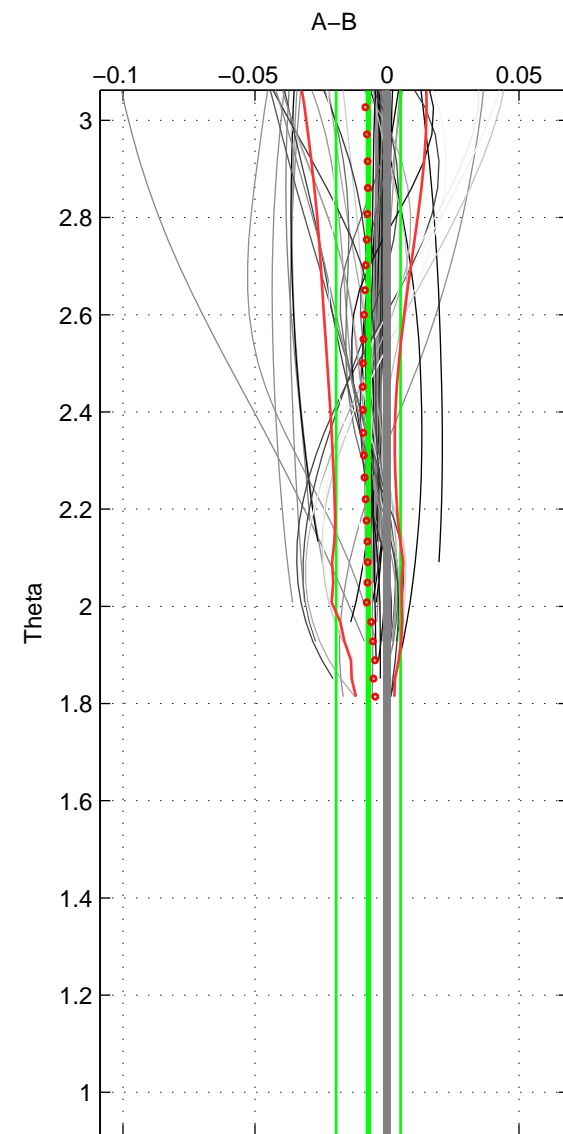

Cruise A (red). Date: Oct 1998 Cruisename: 686-49UP19980916  
 Cruise B (blue). Date: Feb 2007 Cruisename: 714-49UP20070118

\*\*\* "Favourite" values are those of space 2.

	Offset	O.StDev	Ratio	R.Stdev	Rating
SIGMA:	-0.002	0.003	1.000	0.000	4
THETA:	-0.007	0.012	1.000	0.000	5
DEPTH:	0.003	0.001	1.000	0.000	3
FAV.:	-0.007	0.012	1.000	0.000	5

Profiles of A: 30  
 Profiles of B: 25  
 Diff profs : 51  
 WMoffset (A-B): -0.0021217  
 WMoffset stdev: 0.0028557  
 WMratio (A/B): 0.99994  
 WMratio stdev: 8.2615e-05

Quality (1-5): 4

Profiles of A: 31  
 Profiles of B: 25  
 Diff profs : 64  
 WMoffset (A-B): -0.0070413  
 WMoffset stdev: 0.012234  
 WMratio (A/B): 0.9998  
 WMratio stdev: 0.00035375

Quality (1-5): 5

Profiles of A: 26  
 Profiles of B: 25  
 Diff profs : 51  
 WMoffset (A-B): 0.0025751  
 WMoffset stdev: 0.0011816  
 WMratio (A/B): 1.0001  
 WMratio stdev: 3.4324e-05

Quality (1-5): 3