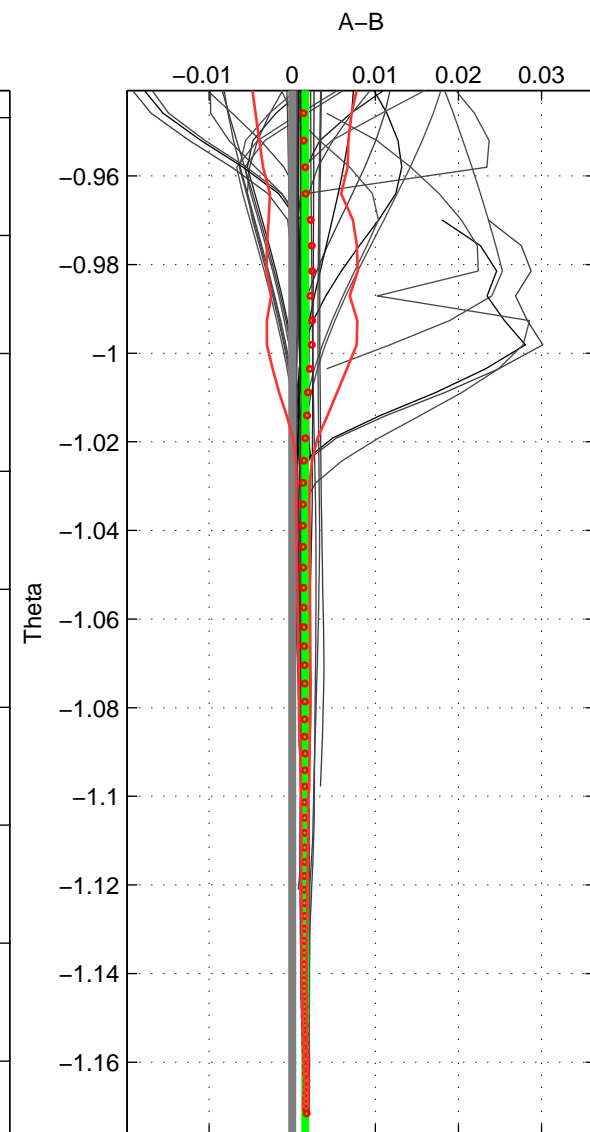

Cruise A (red). Date: Nov 1996 Cruisename: 95-58JH19961030

Cruise B (blue). Date: May 1997 Cruisename: 96-58JH19970414

\*\*\* "Favourite" values are means of spaces 1 2 3.

	Offset	O.StDev	Ratio	R.Stdev	Rating
SIGMA:	0.002	0.000	1.000	0.000	5
THETA:	0.002	0.000	1.000	0.000	5
DEPTH:	0.001	0.000	1.000	0.000	5
FAV.:	0.002	0.000	1.000	0.000	5

Profiles of A: 23  
 Profiles of B: 35  
 Diff profs : 85  
 WMoffset (A-B): 0.0017108  
 WMoffset stdev: 0.00038519  
 WMratio (A/B): 1  
 WMratio stdev: 1.1037e-05

Quality (1-5): 5

Profiles of A: 23  
 Profiles of B: 36  
 Diff profs : 86  
 WMoffset (A-B): 0.0015505  
 WMoffset stdev: 0.00030676  
 WMratio (A/B): 1  
 WMratio stdev: 8.79e-06

Quality (1-5): 5

Profiles of A: 23  
 Profiles of B: 36  
 Diff profs : 86  
 WMoffset (A-B): 0.0013869  
 WMoffset stdev: 0.00049563  
 WMratio (A/B): 1  
 WMratio stdev: 1.4202e-05

Quality (1-5): 5