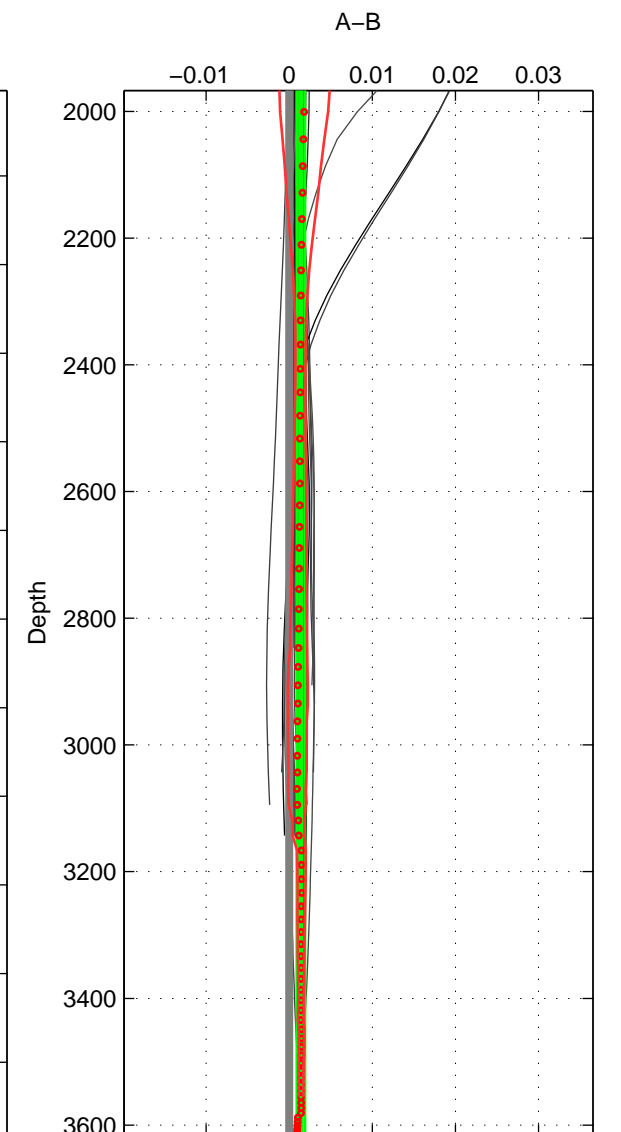

Cruise A (red). Date: Nov 1996 Cruisename: 95-58JH19961030

Cruise B (blue). Date: May 1997 Cruisename: 96-58JH19970414

\*\*\* "Favourite" values are means of spaces 1 2 3.

	Offset	O.StDev	Ratio	R.Stdev	Rating
SIGMA:	0.002	0.000	1.000	0.000	5
THETA:	0.002	0.000	1.000	0.000	5
DEPTH:	0.001	0.000	1.000	0.000	5
FAV.:	0.002	0.000	1.000	0.000	5

Profiles of A: 23  
 Profiles of B: 35  
 Diff profs : 85  
 WMoffset (A-B): 0.0017108  
 WMoffset stdev: 0.00038519  
 WMratio (A/B): 1  
 WMratio stdev: 1.1037e-05

Quality (1-5): 5

Profiles of A: 23  
 Profiles of B: 36  
 Diff profs : 86  
 WMoffset (A-B): 0.0015505  
 WMoffset stdev: 0.00030676  
 WMratio (A/B): 1  
 WMratio stdev: 8.79e-06

Quality (1-5): 5

Profiles of A: 23  
 Profiles of B: 36  
 Diff profs : 86  
 WMoffset (A-B): 0.0013869  
 WMoffset stdev: 0.00049563  
 WMratio (A/B): 1  
 WMratio stdev: 1.4202e-05

Quality (1-5): 5