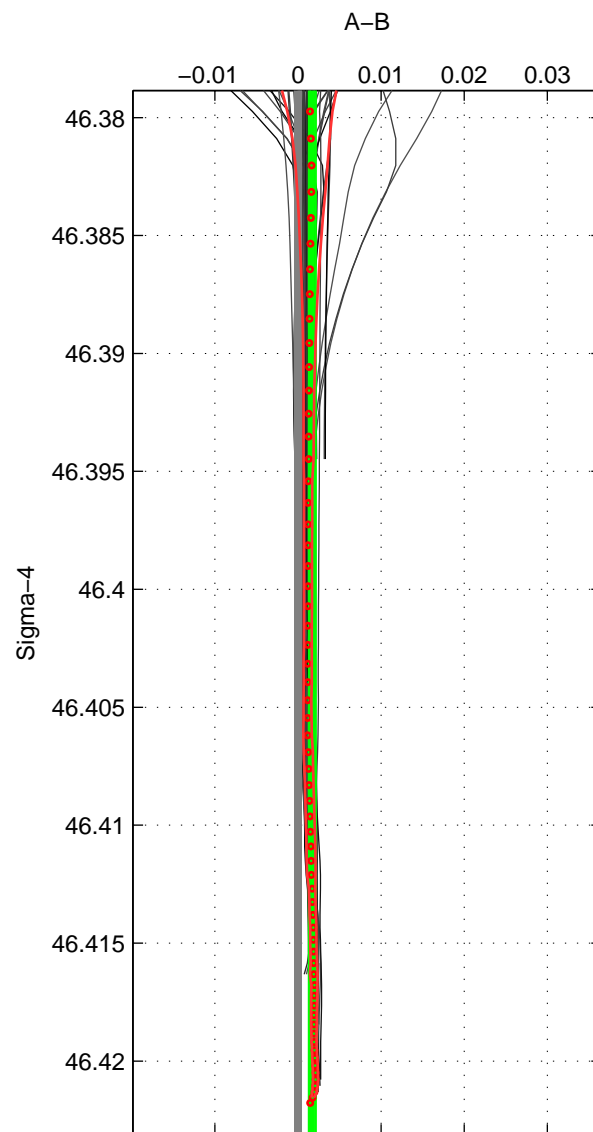

Cruise A (red). Date: Nov 1996 Cruisename: 95-58JH19961030

Cruise B (blue). Date: May 1997 Cruisename: 96-58JH19970414

\*\*\* "Favourite" values are means of spaces 1 2 3.

	Offset	O.StDev	Ratio	R.Stdev	Rating
SIGMA:	0.002	0.000	1.000	0.000	5
THETA:	0.002	0.000	1.000	0.000	5
DEPTH:	0.001	0.000	1.000	0.000	5
FAV.:	0.002	0.000	1.000	0.000	5

Profiles of A: 23  
 Profiles of B: 35  
 Diff profs : 85  
 WMoffset (A-B): 0.0017108  
 WMoffset stdev: 0.00038519  
 WMratio (A/B): 1  
 WMratio stdev: 1.1037e-05

Quality (1-5): 5

Profiles of A: 23  
 Profiles of B: 36  
 Diff profs : 86  
 WMoffset (A-B): 0.0015505  
 WMoffset stdev: 0.00030676  
 WMratio (A/B): 1  
 WMratio stdev: 8.79e-06

Quality (1-5): 5

Profiles of A: 23  
 Profiles of B: 36  
 Diff profs : 86  
 WMoffset (A-B): 0.0013869  
 WMoffset stdev: 0.00049563  
 WMratio (A/B): 1  
 WMratio stdev: 1.4202e-05

Quality (1-5): 5