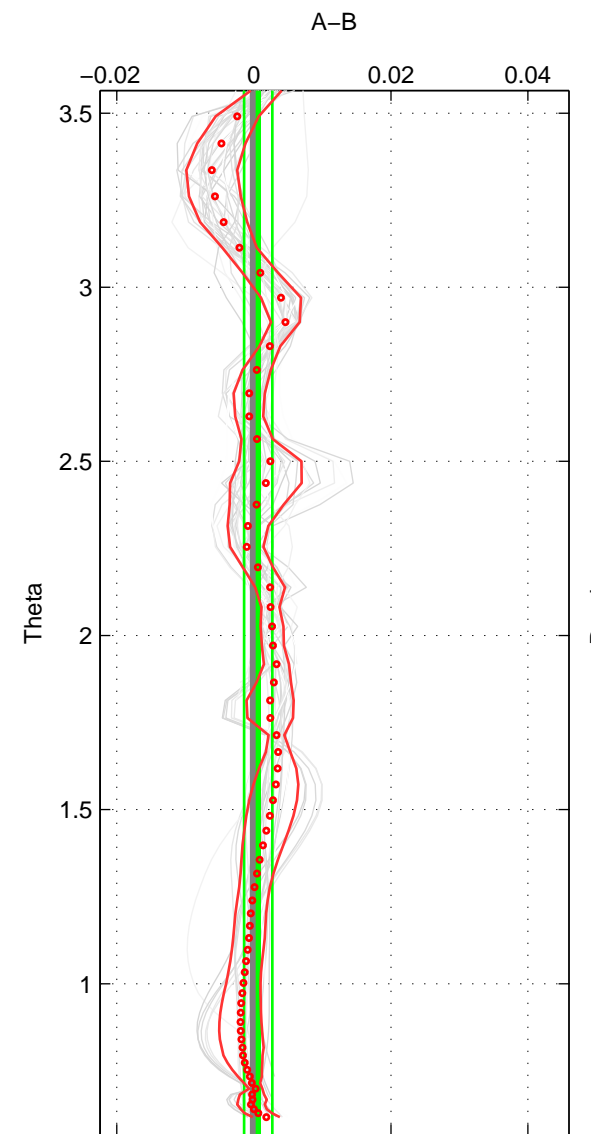

Cruise A (red). Date: Aug 1988 Cruisename: 225-316N19871123.1

Cruise B (blue). Date: Sep 1995 Cruisename: 269-35LU19950909

\*\*\* "Favourite" values are means of spaces 1 2 3.

	Offset	O.StDev	Ratio	R.Stdev	Rating
SIGMA:	0.001	0.003	1.000	0.000	5
THETA:	0.001	0.002	1.000	0.000	5
DEPTH:	0.003	0.003	1.000	0.000	5
FAV.:	0.002	0.003	1.000	0.000	5

Profiles of A: 6  
 Profiles of B: 10  
 Diff profs: 34  
 WMoffset (A-B): 0.0011501  
 WMoffset stdev: 0.0028961  
 WMratio (A/B): 1  
 WMratio stdev: 8.3047e-05

Quality (1-5): 5

Profiles of A: 6  
 Profiles of B: 10  
 Diff profs: 34  
 WMoffset (A-B): 0.00063682  
 WMoffset stdev: 0.0020684  
 WMratio (A/B): 1  
 WMratio stdev: 5.938e-05

Quality (1-5): 5

Profiles of A: 6  
 Profiles of B: 10  
 Diff profs: 34  
 WMoffset (A-B): 0.0031503  
 WMoffset stdev: 0.0030482  
 WMratio (A/B): 1.0001  
 WMratio stdev: 8.751e-05

Quality (1-5): 5