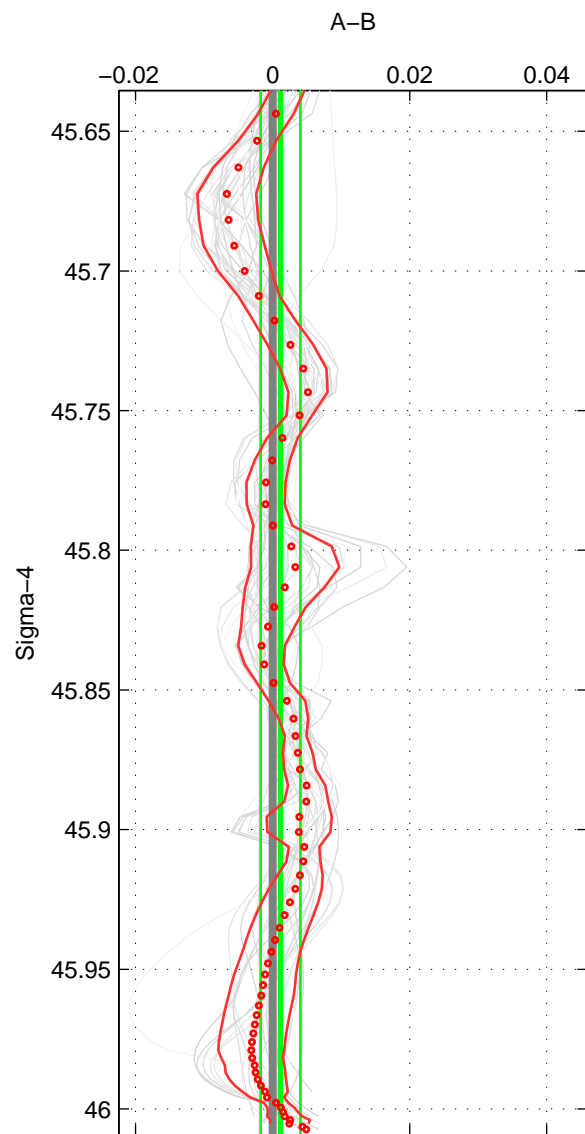

Cruise A (red). Date: Aug 1988 Cruisename: 225-316N19871123.1

Cruise B (blue). Date: Sep 1995 Cruisename: 269-35LU19950909

\*\*\* "Favourite" values are means of spaces 1 2 3.

	Offset	O.StDev	Ratio	R.Stdev	Rating
SIGMA:	0.001	0.003	1.000	0.000	5
THETA:	0.001	0.002	1.000	0.000	5
DEPTH:	0.003	0.003	1.000	0.000	5
FAV.:	0.002	0.003	1.000	0.000	5

Profiles of A: 6  
 Profiles of B: 10  
 Diff profs: 34  
 WMoffset (A-B): 0.0011501  
 WMoffset stdev: 0.0028961  
 WMratio (A/B): 1  
 WMratio stdev: 8.3047e-05

Quality (1-5): 5

Profiles of A: 6  
 Profiles of B: 10  
 Diff profs: 34  
 WMoffset (A-B): 0.00063682  
 WMoffset stdev: 0.0020684  
 WMratio (A/B): 1  
 WMratio stdev: 5.938e-05

Quality (1-5): 5

Profiles of A: 6  
 Profiles of B: 10  
 Diff profs: 34  
 WMoffset (A-B): 0.0031503  
 WMoffset stdev: 0.0030482  
 WMratio (A/B): 1.0001  
 WMratio stdev: 8.751e-05

Quality (1-5): 5