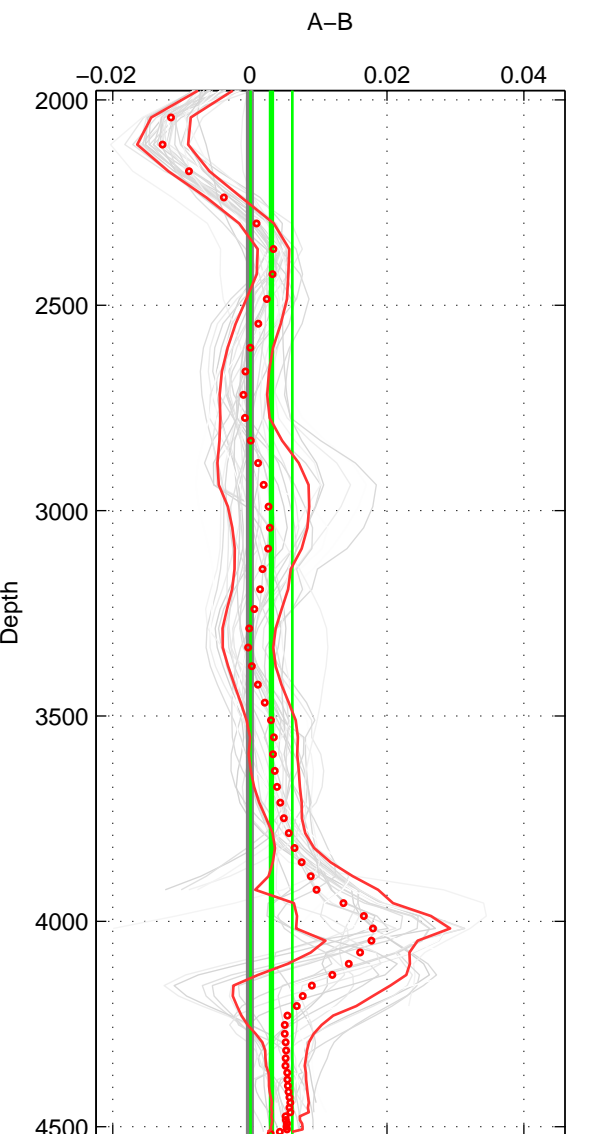

Cruise A (red). Date: Aug 1988 Cruisename: 225-316N19871123.1

Cruise B (blue). Date: Sep 1995 Cruisename: 269-35LU19950909

\*\*\* "Favourite" values are means of spaces 1 2 3.

	Offset	O.StDev	Ratio	R.Stdev	Rating
SIGMA:	0.001	0.003	1.000	0.000	5
THETA:	0.001	0.002	1.000	0.000	5
DEPTH:	0.003	0.003	1.000	0.000	5
FAV.:	0.002	0.003	1.000	0.000	5

Profiles of A: 6  
 Profiles of B: 10  
 Diff profs: 34  
 WMoffset (A-B): 0.0011501  
 WMoffset stdev: 0.0028961  
 WMratio (A/B): 1  
 WMratio stdev: 8.3047e-05

Quality (1-5): 5

Profiles of A: 6  
 Profiles of B: 10  
 Diff profs: 34  
 WMoffset (A-B): 0.00063682  
 WMoffset stdev: 0.0020684  
 WMratio (A/B): 1  
 WMratio stdev: 5.938e-05

Quality (1-5): 5

Profiles of A: 6  
 Profiles of B: 10  
 Diff profs: 34  
 WMoffset (A-B): 0.0031503  
 WMoffset stdev: 0.0030482  
 WMratio (A/B): 1.0001  
 WMratio stdev: 8.751e-05

Quality (1-5): 5