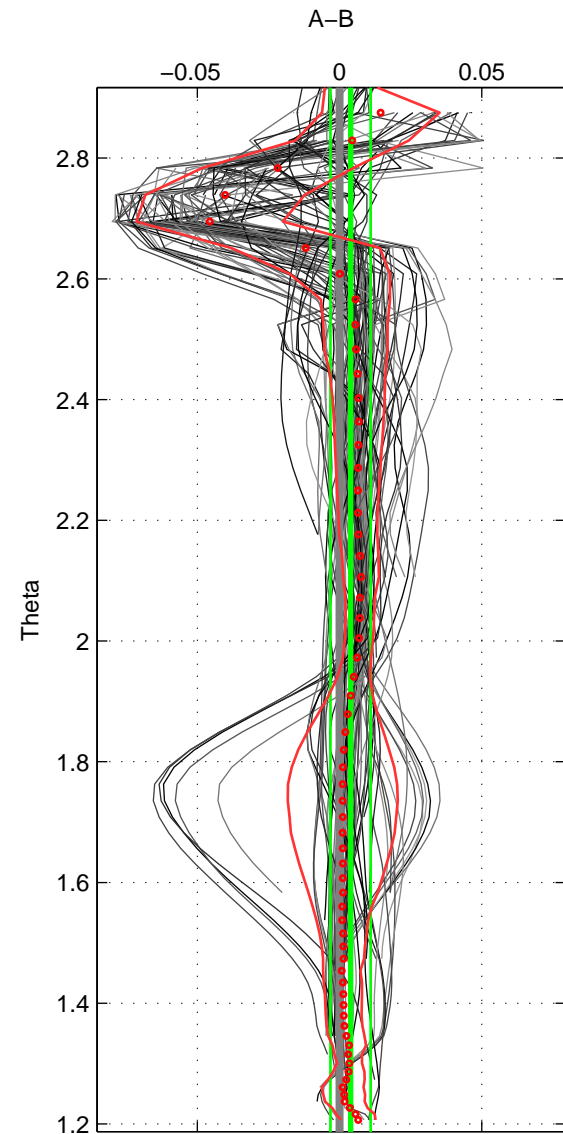

Cruise A (red). Date: Jun 1995 Cruisename: 186-18HU19950607

Cruise B (blue). Date: Jul 1999 Cruisename: 190-18HU19990627

*** "Favourite" values are means of spaces 1 2 3.

	Offset	O.StDev	Ratio	R.Stdev	Rating
SIGMA:	0.003	0.007	1.000	0.000	5
THETA:	0.004	0.007	1.000	0.000	5
DEPTH:	0.000	0.005	1.000	0.000	5
FAV.:	0.003	0.006	1.000	0.000	5

Profiles of A: 17
 Profiles of B: 17
 Diff profs: 95
 WMoffset (A-B): 0.0033817
 WMoffset stdev: 0.0068725
 WMratio (A/B): 1.0001
 WMratio stdev: 0.0001971

Quality (1-5): 5

Profiles of A: 17
 Profiles of B: 17
 Diff profs: 94
 WMoffset (A-B): 0.0039063
 WMoffset stdev: 0.0070994
 WMratio (A/B): 1.0001
 WMratio stdev: 0.00020359

Quality (1-5): 5

Profiles of A: 17
 Profiles of B: 17
 Diff profs: 95
 WMoffset (A-B): 0.00033058
 WMoffset stdev: 0.0046195
 WMratio (A/B): 1
 WMratio stdev: 0.00013247

Quality (1-5): 5