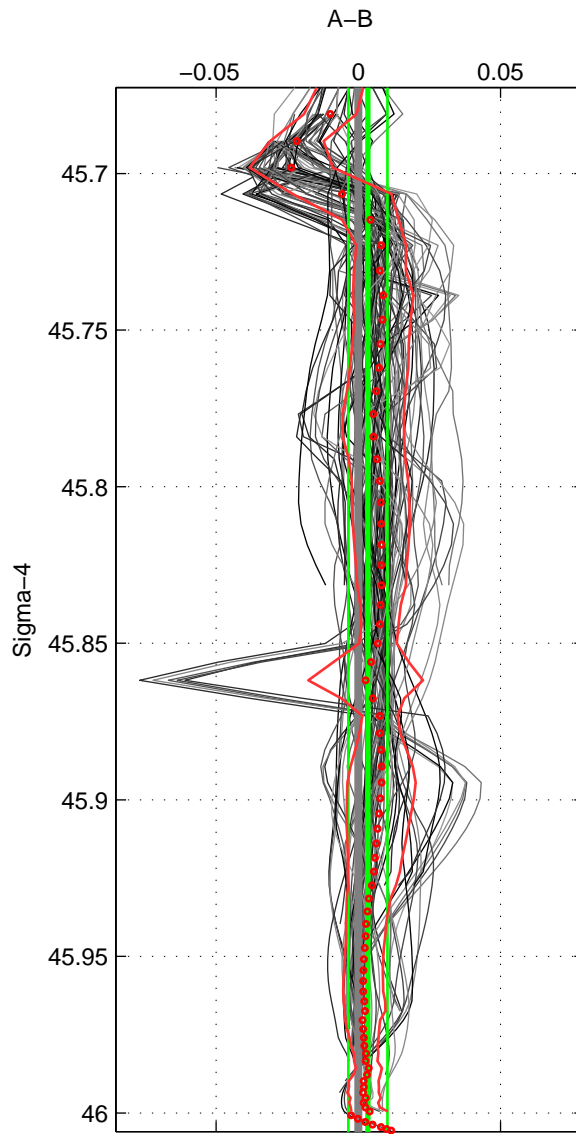

Cruise A (red). Date: Jun 1995 Cruisename: 186-18HU19950607

Cruise B (blue). Date: Jul 1999 Cruisename: 190-18HU19990627

*** "Favourite" values are means of spaces 1 2 3.

	Offset	O.StDev	Ratio	R.Stdev	Rating
SIGMA:	0.003	0.007	1.000	0.000	5
THETA:	0.004	0.007	1.000	0.000	5
DEPTH:	0.000	0.005	1.000	0.000	5
FAV.:	0.003	0.006	1.000	0.000	5

Profiles of A: 17
 Profiles of B: 17
 Diff profs: 95
 WMoffset (A-B): 0.0033817
 WMoffset stdev: 0.0068725
 WMratio (A/B): 1.0001
 WMratio stdev: 0.0001971

Quality (1-5): 5

Profiles of A: 17
 Profiles of B: 17
 Diff profs: 94
 WMoffset (A-B): 0.0039063
 WMoffset stdev: 0.0070994
 WMratio (A/B): 1.0001
 WMratio stdev: 0.00020359

Quality (1-5): 5

Profiles of A: 17
 Profiles of B: 17
 Diff profs: 95
 WMoffset (A-B): 0.00033058
 WMoffset stdev: 0.0046195
 WMratio (A/B): 1
 WMratio stdev: 0.00013247

Quality (1-5): 5