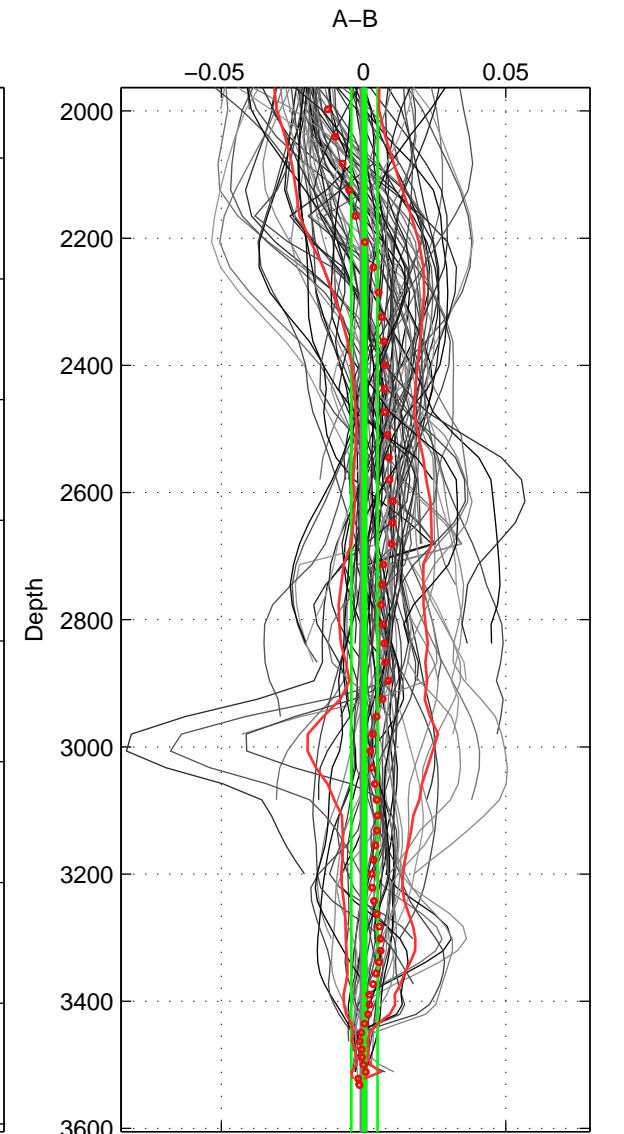

Cruise A (red). Date: Jun 1995 Cruisename: 186-18HU19950607

Cruise B (blue). Date: Jul 1999 Cruisename: 190-18HU19990627

*** "Favourite" values are means of spaces 1 2 3.

	Offset	O.StDev	Ratio	R.Stdev	Rating
SIGMA:	0.003	0.007	1.000	0.000	5
THETA:	0.004	0.007	1.000	0.000	5
DEPTH:	0.000	0.005	1.000	0.000	5
FAV.:	0.003	0.006	1.000	0.000	5

Profiles of A: 17
 Profiles of B: 17
 Diff profs: 95
 WMoffset (A-B): 0.0033817
 WMoffset stdev: 0.0068725
 WMratio (A/B): 1.0001
 WMratio stdev: 0.0001971

Quality (1-5): 5

Profiles of A: 17
 Profiles of B: 17
 Diff profs: 94
 WMoffset (A-B): 0.0039063
 WMoffset stdev: 0.0070994
 WMratio (A/B): 1.0001
 WMratio stdev: 0.00020359

Quality (1-5): 5

Profiles of A: 17
 Profiles of B: 17
 Diff profs: 95
 WMoffset (A-B): 0.00033058
 WMoffset stdev: 0.0046195
 WMratio (A/B): 1
 WMratio stdev: 0.00013247

Quality (1-5): 5