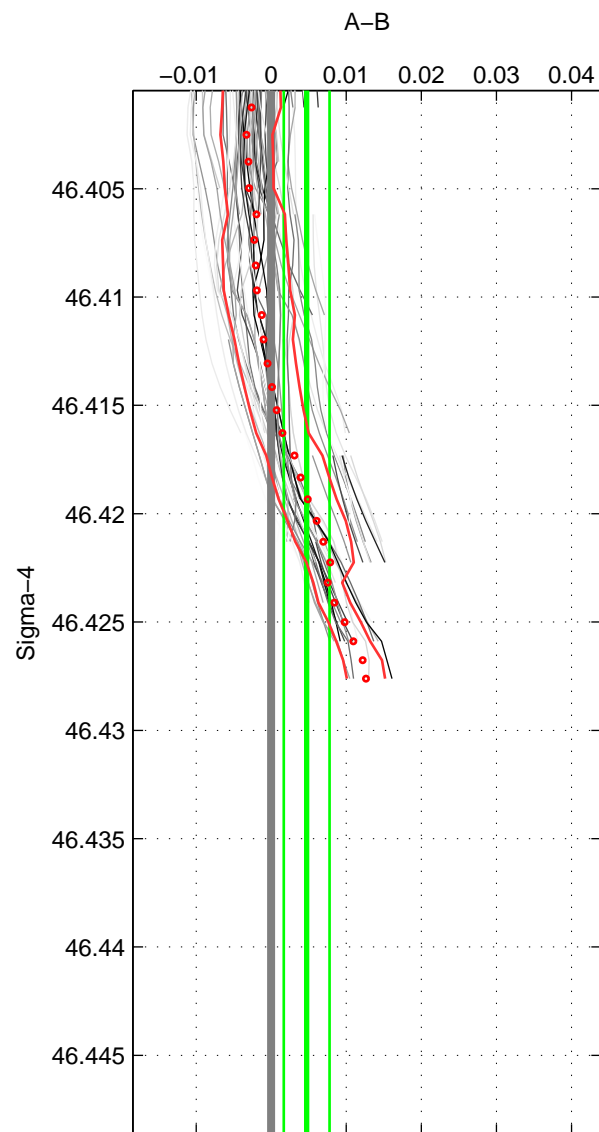

Cruise A (red). Date: Aug 1993 Cruisename: 87-58JH19930730

Cruise B (blue). Date: Nov 1993 Cruisename: 88-58JH19931106

*** "Favourite" values are means of spaces 1 2 3.

	Offset	O.StDev	Ratio	R.Stdev	Rating
SIGMA:	0.005	0.003	1.000	0.000	4
THETA:	0.006	0.005	1.000	0.000	4
DEPTH:	0.010	0.005	1.000	0.000	4
FAV.:	0.007	0.004	1.000	0.000	4

Profiles of A: 14
 Profiles of B: 19
 Diff profs : 81
 WMoffset (A-B): 0.0047244
 WMoffset stdev: 0.0030546
 WMratio (A/B): 1.0001
 WMratio stdev: 8.7525e-05

Quality (1-5): 4

Profiles of A: 14
 Profiles of B: 19
 Diff profs : 81
 WMoffset (A-B): 0.0057026
 WMoffset stdev: 0.0051027
 WMratio (A/B): 1.0002
 WMratio stdev: 0.00014621

Quality (1-5): 4

Profiles of A: 14
 Profiles of B: 19
 Diff profs : 78
 WMoffset (A-B): 0.0095793
 WMoffset stdev: 0.0049267
 WMratio (A/B): 1.0003
 WMratio stdev: 0.00014117

Quality (1-5): 4