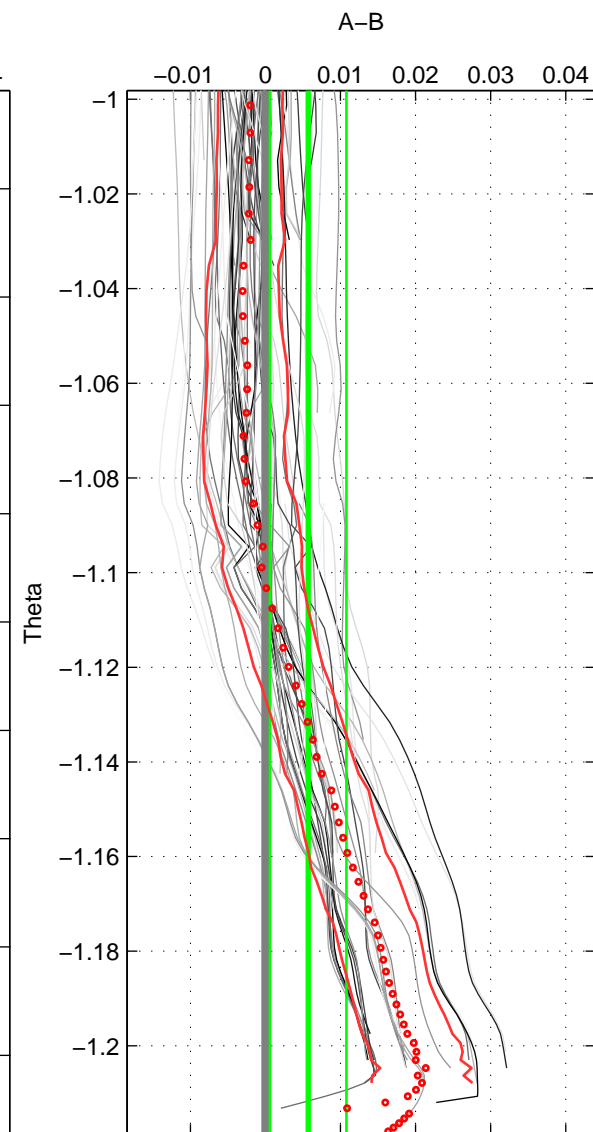

Cruise A (red). Date: Aug 1993 Cruisename: 87-58JH19930730

Cruise B (blue). Date: Nov 1993 Cruisename: 88-58JH19931106

*** "Favourite" values are means of spaces 1 2 3.

	Offset	O.StDev	Ratio	R.Stdev	Rating
SIGMA:	0.005	0.003	1.000	0.000	4
THETA:	0.006	0.005	1.000	0.000	4
DEPTH:	0.010	0.005	1.000	0.000	4
FAV.:	0.007	0.004	1.000	0.000	4

Profiles of A: 14
 Profiles of B: 19
 Diff profs : 81
 WMoffset (A-B): 0.0047244
 WMoffset stdev: 0.0030546
 WMratio (A/B): 1.0001
 WMratio stdev: 8.7525e-05

Quality (1-5): 4

Profiles of A: 14
 Profiles of B: 19
 Diff profs : 81
 WMoffset (A-B): 0.0057026
 WMoffset stdev: 0.0051027
 WMratio (A/B): 1.0002
 WMratio stdev: 0.00014621

Quality (1-5): 4

Profiles of A: 14
 Profiles of B: 19
 Diff profs : 78
 WMoffset (A-B): 0.0095793
 WMoffset stdev: 0.0049267
 WMratio (A/B): 1.0003
 WMratio stdev: 0.00014117

Quality (1-5): 4