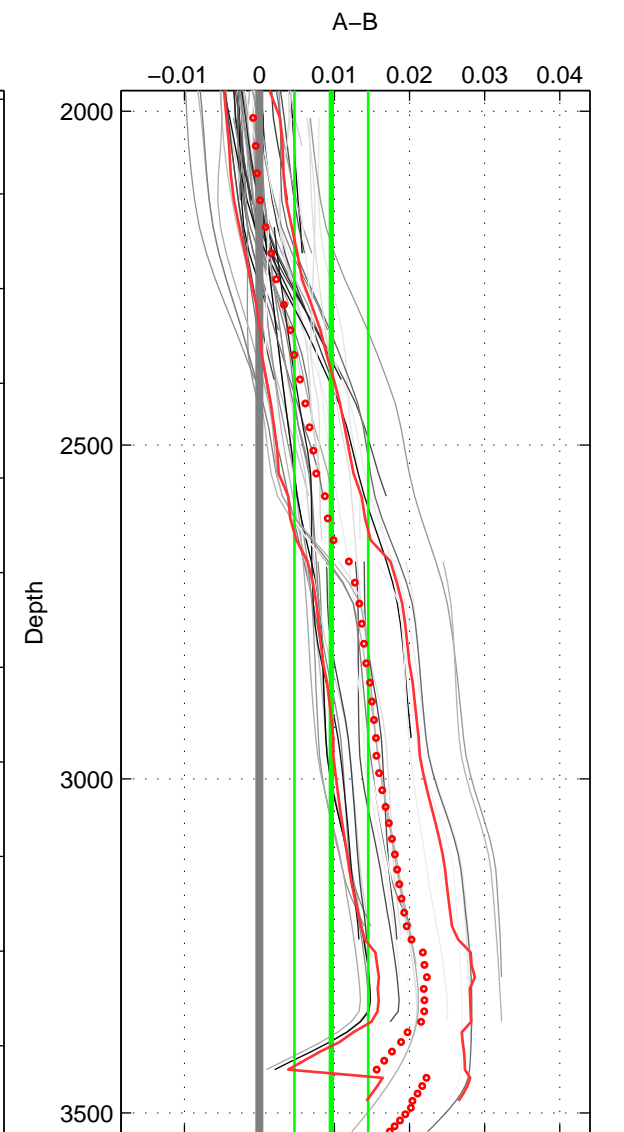

Cruise A (red). Date: Aug 1993 Cruisename: 87-58JH19930730

Cruise B (blue). Date: Nov 1993 Cruisename: 88-58JH19931106

*** "Favourite" values are means of spaces 1 2 3.

	Offset	O.StDev	Ratio	R.Stdev	Rating
SIGMA:	0.005	0.003	1.000	0.000	4
THETA:	0.006	0.005	1.000	0.000	4
DEPTH:	0.010	0.005	1.000	0.000	4
FAV.:	0.007	0.004	1.000	0.000	4

Profiles of A: 14
 Profiles of B: 19
 Diff profs : 81
 WMoffset (A-B): 0.0047244
 WMoffset stdev: 0.0030546
 WMratio (A/B): 1.0001
 WMratio stdev: 8.7525e-05

Quality (1-5): 4

Profiles of A: 14
 Profiles of B: 19
 Diff profs : 81
 WMoffset (A-B): 0.0057026
 WMoffset stdev: 0.0051027
 WMratio (A/B): 1.0002
 WMratio stdev: 0.00014621

Quality (1-5): 4

Profiles of A: 14
 Profiles of B: 19
 Diff profs : 78
 WMoffset (A-B): 0.0095793
 WMoffset stdev: 0.0049267
 WMratio (A/B): 1.0003
 WMratio stdev: 0.00014117

Quality (1-5): 4