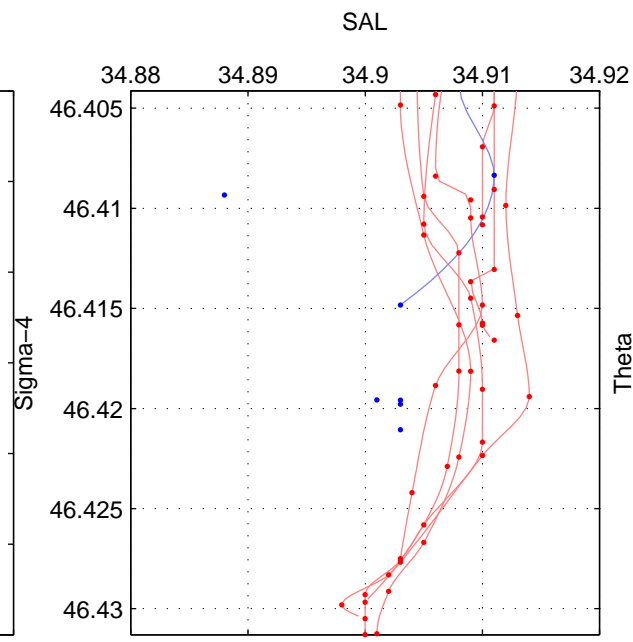

Cruise A (red). Date: Jul 1984 Cruisename: 1-06AQ19840719

Cruise B (blue). Date: Feb 1994 Cruisename: 70-58AA19940203

\*\*\* "Favourite" values are those of space 2.

	Offset	O.StDev	Ratio	R.Stdev	Rating
SIGMA:	0.001	0.002	1.000	0.000	2
THETA:	0.005	0.002	1.000	0.000	4
DEPTH:	0.000	0.002	1.000	0.000	2
FAV.:	0.005	0.002	1.000	0.000	4

Profiles of A: 7  
 Profiles of B: 1  
 Diff profs: 6  
 WMoffset (A-B): 0.0014967  
 WMoffset stdev: 0.0018952  
 WMratio (A/B): 1  
 WMratio stdev: 5.4297e-05

Quality (1-5): 2

Profiles of A: 7  
 Profiles of B: 3  
 Diff profs: 19  
 WMoffset (A-B): 0.0052086  
 WMoffset stdev: 0.0019482  
 WMratio (A/B): 1.0001  
 WMratio stdev: 5.582e-05

Quality (1-5): 4

Profiles of A: 7  
 Profiles of B: 1  
 Diff profs: 6  
 WMoffset (A-B): 9.6447e-05  
 WMoffset stdev: 0.0016821  
 WMratio (A/B): 1  
 WMratio stdev: 4.8186e-05

Quality (1-5): 2