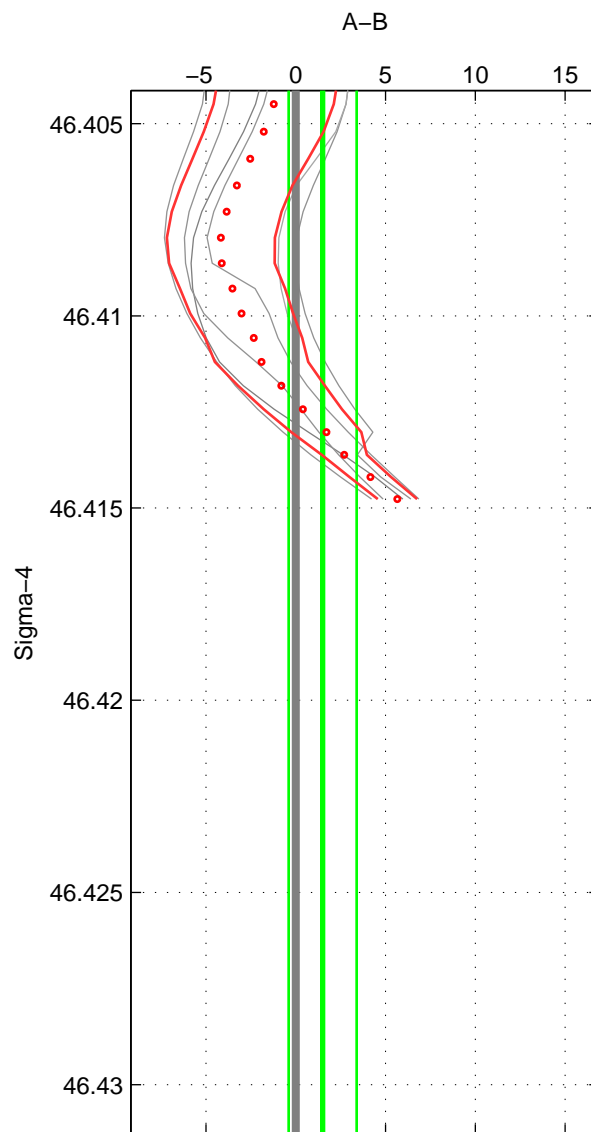

Cruise A (red). Date: Jul 1984 Cruisename: 1-06AQ19840719

Cruise B (blue). Date: Feb 1994 Cruisename: 70-58AA19940203

\*\*\* "Favourite" values are those of space 2.

	Offset	O.StDev	Ratio	R.Stdev	Rating
SIGMA:	0.001	0.002	1.000	0.000	2
THETA:	0.005	0.002	1.000	0.000	4
DEPTH:	0.000	0.002	1.000	0.000	2
FAV.:	0.005	0.002	1.000	0.000	4

Profiles of A: 7  
 Profiles of B: 1  
 Diff profs: 6  
 WMoffset (A-B): 0.0014967  
 WMoffset stdev: 0.0018952  
 WMratio (A/B): 1  
 WMratio stdev: 5.4297e-05

Quality (1-5): 2

Profiles of A: 7  
 Profiles of B: 3  
 Diff profs: 19  
 WMoffset (A-B): 0.0052086  
 WMoffset stdev: 0.0019482  
 WMratio (A/B): 1.0001  
 WMratio stdev: 5.582e-05

Quality (1-5): 4

Profiles of A: 7  
 Profiles of B: 1  
 Diff profs: 6  
 WMoffset (A-B): 9.6447e-05  
 WMoffset stdev: 0.0016821  
 WMratio (A/B): 1  
 WMratio stdev: 4.8186e-05

Quality (1-5): 2