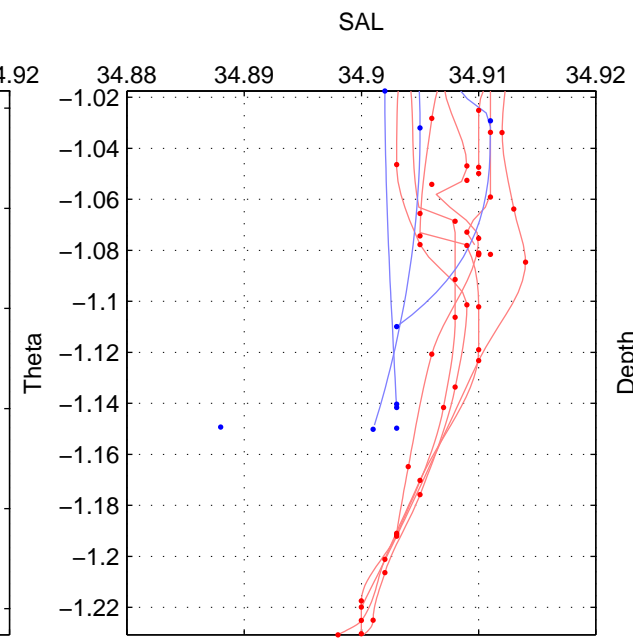

Cruise A (red). Date: Jul 1984 Cruisename: 1-06AQ19840719

Cruise B (blue). Date: Feb 1994 Cruisename: 70-58AA19940203

\*\*\* "Favourite" values are those of space 2.

	Offset	O.StDev	Ratio	R.Stdev	Rating
SIGMA:	0.001	0.002	1.000	0.000	2
THETA:	0.005	0.002	1.000	0.000	4
DEPTH:	0.000	0.002	1.000	0.000	2
FAV.:	0.005	0.002	1.000	0.000	4

Profiles of A: 7  
 Profiles of B: 1  
 Diff profs: 6  
 WMoffset (A-B): 0.0014967  
 WMoffset stdev: 0.0018952  
 WMratio (A/B): 1  
 WMratio stdev: 5.4297e-05

Quality (1-5): 2

Profiles of A: 7  
 Profiles of B: 3  
 Diff profs: 19  
 WMoffset (A-B): 0.0052086  
 WMoffset stdev: 0.0019482  
 WMratio (A/B): 1.0001  
 WMratio stdev: 5.582e-05

Quality (1-5): 4

Profiles of A: 7  
 Profiles of B: 1  
 Diff profs: 6  
 WMoffset (A-B): 9.6447e-05  
 WMoffset stdev: 0.0016821  
 WMratio (A/B): 1  
 WMratio stdev: 4.8186e-05

Quality (1-5): 2