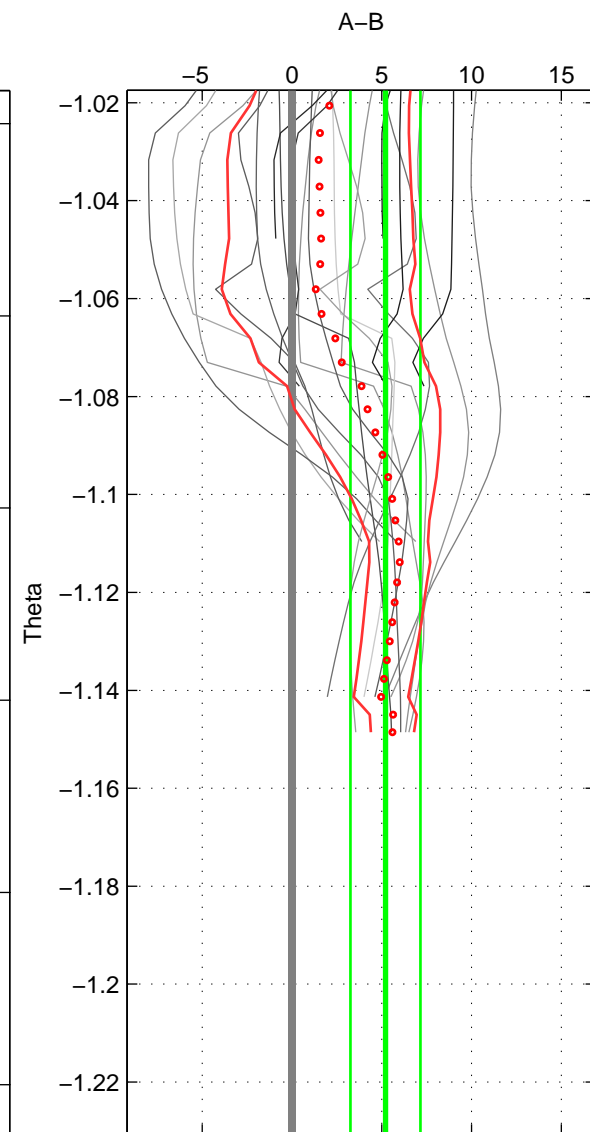

Cruise A (red). Date: Jul 1984 Cruisename: 1-06AQ19840719

Cruise B (blue). Date: Feb 1994 Cruisename: 70-58AA19940203

\*\*\* "Favourite" values are those of space 2.

	Offset	O.StDev	Ratio	R.Stdev	Rating
SIGMA:	0.001	0.002	1.000	0.000	2
THETA:	0.005	0.002	1.000	0.000	4
DEPTH:	0.000	0.002	1.000	0.000	2
FAV.:	0.005	0.002	1.000	0.000	4

Profiles of A: 7  
 Profiles of B: 1  
 Diff profs: 6  
 WMoffset (A-B): 0.0014967  
 WMoffset stdev: 0.0018952  
 WMratio (A/B): 1  
 WMratio stdev: 5.4297e-05

Quality (1-5): 2

Profiles of A: 7  
 Profiles of B: 3  
 Diff profs: 19  
 WMoffset (A-B): 0.0052086  
 WMoffset stdev: 0.0019482  
 WMratio (A/B): 1.0001  
 WMratio stdev: 5.582e-05

Quality (1-5): 4

Profiles of A: 7  
 Profiles of B: 1  
 Diff profs: 6  
 WMoffset (A-B): 9.6447e-05  
 WMoffset stdev: 0.0016821  
 WMratio (A/B): 1  
 WMratio stdev: 4.8186e-05

Quality (1-5): 2