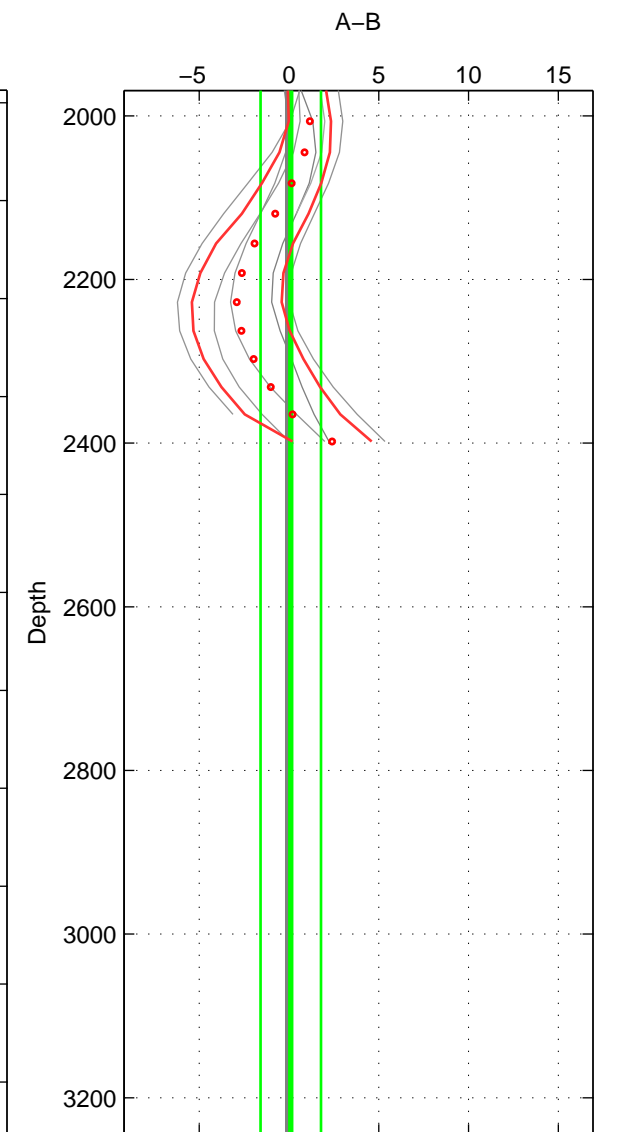

Cruise A (red). Date: Jul 1984 Cruisename: 1-06AQ19840719

Cruise B (blue). Date: Feb 1994 Cruisename: 70-58AA19940203

\*\*\* "Favourite" values are those of space 2.

	Offset	O.StDev	Ratio	R.Stdev	Rating
SIGMA:	0.001	0.002	1.000	0.000	2
THETA:	0.005	0.002	1.000	0.000	4
DEPTH:	0.000	0.002	1.000	0.000	2
FAV.:	0.005	0.002	1.000	0.000	4

Profiles of A: 7  
 Profiles of B: 1  
 Diff profs: 6  
 WMoffset (A-B): 0.0014967  
 WMoffset stdev: 0.0018952  
 WMratio (A/B): 1  
 WMratio stdev: 5.4297e-05

Quality (1-5): 2

Profiles of A: 7  
 Profiles of B: 3  
 Diff profs: 19  
 WMoffset (A-B): 0.0052086  
 WMoffset stdev: 0.0019482  
 WMratio (A/B): 1.0001  
 WMratio stdev: 5.582e-05

Quality (1-5): 4

Profiles of A: 7  
 Profiles of B: 1  
 Diff profs: 6  
 WMoffset (A-B): 9.6447e-05  
 WMoffset stdev: 0.0016821  
 WMratio (A/B): 1  
 WMratio stdev: 4.8186e-05

Quality (1-5): 2