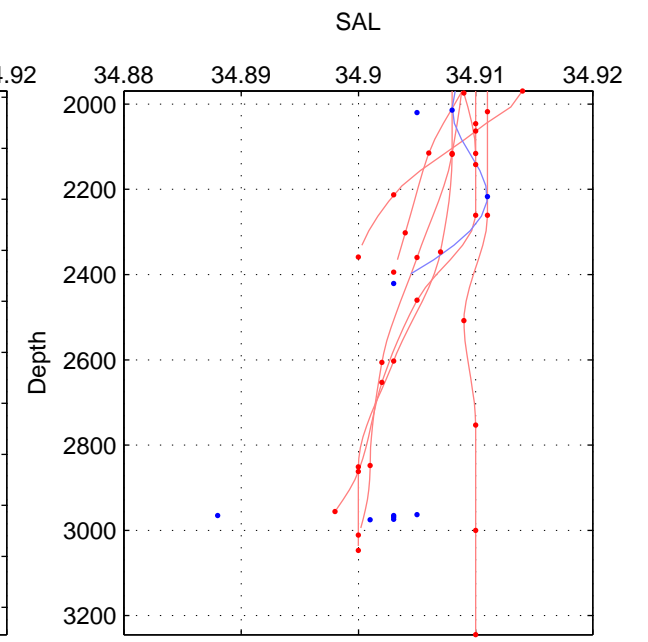

Cruise A (red). Date: Jul 1984 Cruisename: 1-06AQ19840719

Cruise B (blue). Date: Feb 1994 Cruisename: 70-58AA19940203

\*\*\* "Favourite" values are those of space 2.

	Offset	O.StDev	Ratio	R.Stdev	Rating
SIGMA:	0.001	0.002	1.000	0.000	2
THETA:	0.005	0.002	1.000	0.000	4
DEPTH:	0.000	0.002	1.000	0.000	2
FAV.:	0.005	0.002	1.000	0.000	4

Profiles of A: 7  
 Profiles of B: 1  
 Diff profs: 6  
 WMoffset (A-B): 0.0014967  
 WMoffset stdev: 0.0018952  
 WMratio (A/B): 1  
 WMratio stdev: 5.4297e-05

Quality (1-5): 2

Profiles of A: 7  
 Profiles of B: 3  
 Diff profs: 19  
 WMoffset (A-B): 0.0052086  
 WMoffset stdev: 0.0019482  
 WMratio (A/B): 1.0001  
 WMratio stdev: 5.582e-05

Quality (1-5): 4

Profiles of A: 7  
 Profiles of B: 1  
 Diff profs: 6  
 WMoffset (A-B): 9.6447e-05  
 WMoffset stdev: 0.0016821  
 WMratio (A/B): 1  
 WMratio stdev: 4.8186e-05

Quality (1-5): 2