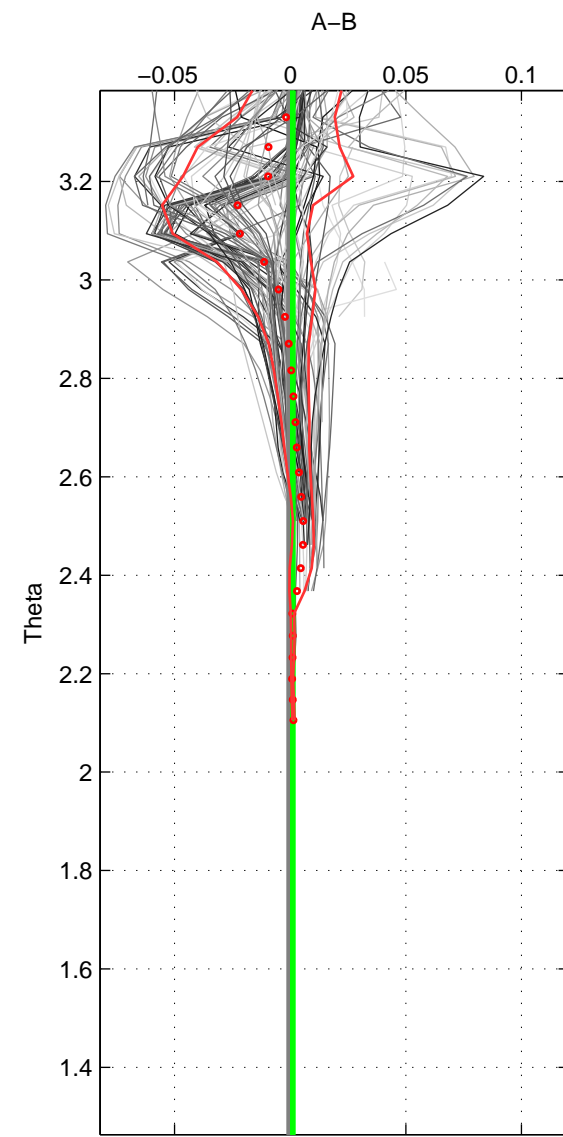

Cruise A (red). Date: Jul 2001 Cruisename: 161-06MT20010717

Cruise B (blue). Date: Jun 1997 Cruisename: 228-316N19970530

\*\*\* "Favourite" values are means of spaces 1 2 3.

	Offset	O.StDev	Ratio	R.Stdev	Rating
SIGMA:	0.003	0.006	1.000	0.000	5
THETA:	0.001	0.001	1.000	0.000	5
DEPTH:	0.002	0.001	1.000	0.000	5
FAV.:	0.002	0.003	1.000	0.000	5

Profiles of A: 20  
 Profiles of B: 17  
 Diff profs : 96  
 WMoffset (A-B): 0.0032361  
 WMoffset stdev: 0.0056963  
 WMratio (A/B): 1.0001  
 WMratio stdev: 0.00016289

Quality (1-5): 5

Profiles of A: 20  
 Profiles of B: 17  
 Diff profs : 96  
 WMoffset (A-B): 0.0010822  
 WMoffset stdev: 0.00056486  
 WMratio (A/B): 1  
 WMratio stdev: 1.6185e-05

Quality (1-5): 5

Profiles of A: 20  
 Profiles of B: 17  
 Diff profs : 96  
 WMoffset (A-B): 0.0020259  
 WMoffset stdev: 0.0013645  
 WMratio (A/B): 1.0001  
 WMratio stdev: 3.9095e-05

Quality (1-5): 5