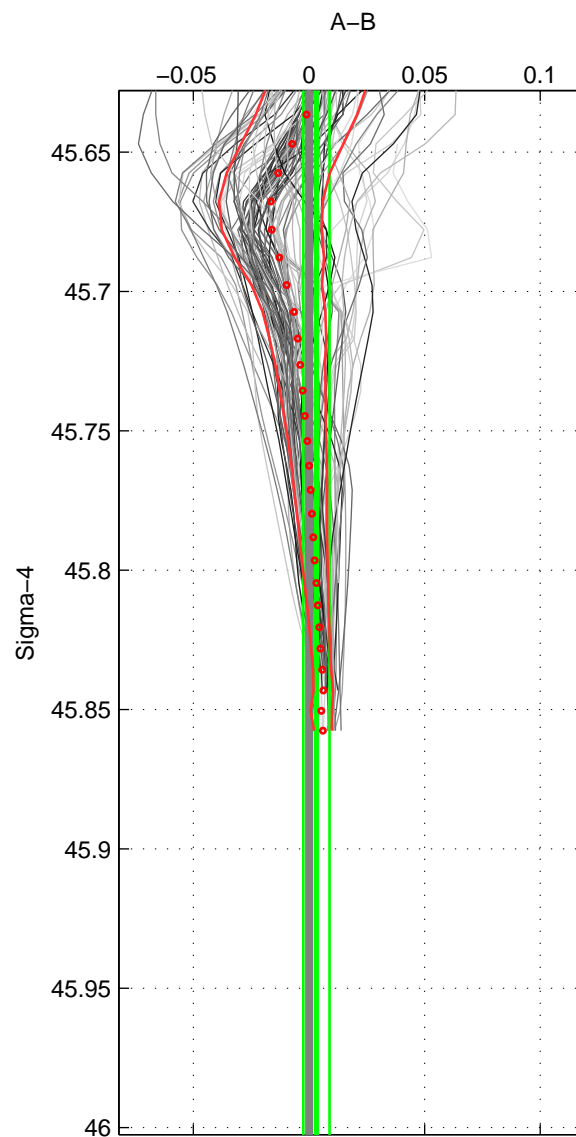

Cruise A (red). Date: Jul 2001 Cruisename: 161-06MT20010717

Cruise B (blue). Date: Jun 1997 Cruisename: 228-316N19970530

\*\*\* "Favourite" values are means of spaces 1 2 3.

	Offset	O.StDev	Ratio	R.Stdev	Rating
SIGMA:	0.003	0.006	1.000	0.000	5
THETA:	0.001	0.001	1.000	0.000	5
DEPTH:	0.002	0.001	1.000	0.000	5
FAV.:	0.002	0.003	1.000	0.000	5

Profiles of A: 20  
 Profiles of B: 17  
 Diff profs : 96  
 WMoffset (A-B): 0.0032361  
 WMoffset stdev: 0.0056963  
 WMratio (A/B): 1.0001  
 WMratio stdev: 0.00016289

Quality (1-5): 5

Profiles of A: 20  
 Profiles of B: 17  
 Diff profs : 96  
 WMoffset (A-B): 0.0010822  
 WMoffset stdev: 0.00056486  
 WMratio (A/B): 1  
 WMratio stdev: 1.6185e-05

Quality (1-5): 5

Profiles of A: 20  
 Profiles of B: 17  
 Diff profs : 96  
 WMoffset (A-B): 0.0020259  
 WMoffset stdev: 0.0013645  
 WMratio (A/B): 1.0001  
 WMratio stdev: 3.9095e-05

Quality (1-5): 5