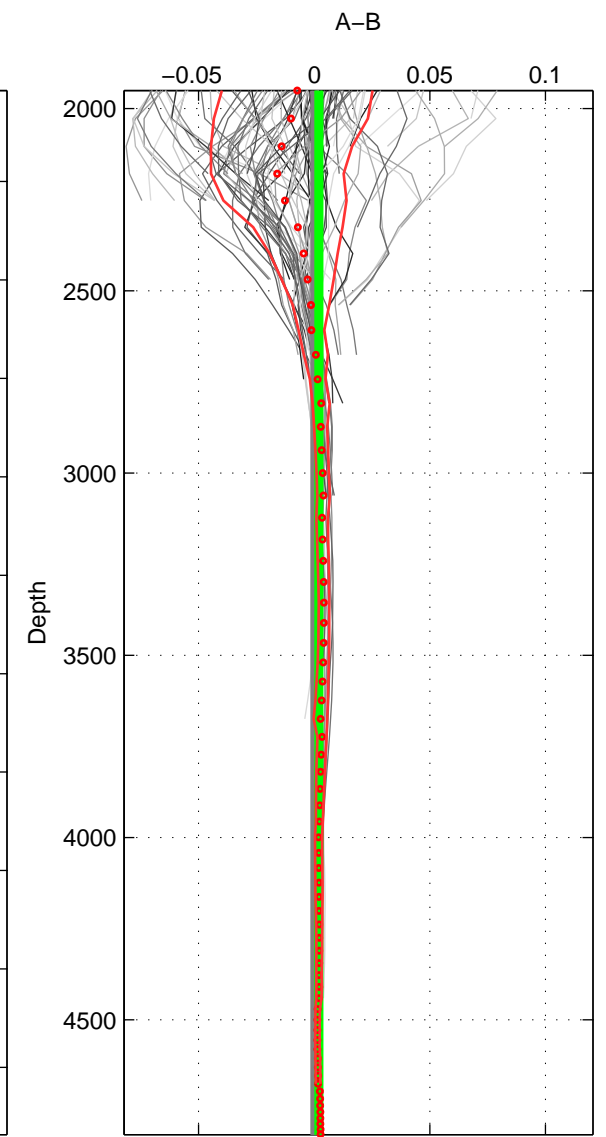

Cruise A (red). Date: Jul 2001 Cruisename: 161-06MT20010717

Cruise B (blue). Date: Jun 1997 Cruisename: 228-316N19970530

\*\*\* "Favourite" values are means of spaces 1 2 3.

	Offset	O.StDev	Ratio	R.Stdev	Rating
SIGMA:	0.003	0.006	1.000	0.000	5
THETA:	0.001	0.001	1.000	0.000	5
DEPTH:	0.002	0.001	1.000	0.000	5
FAV.:	0.002	0.003	1.000	0.000	5

Profiles of A: 20  
 Profiles of B: 17  
 Diff profs : 96  
 WMoffset (A-B): 0.0032361  
 WMoffset stdev: 0.0056963  
 WMratio (A/B): 1.0001  
 WMratio stdev: 0.00016289

Quality (1-5): 5

Profiles of A: 20  
 Profiles of B: 17  
 Diff profs : 96  
 WMoffset (A-B): 0.0010822  
 WMoffset stdev: 0.00056486  
 WMratio (A/B): 1  
 WMratio stdev: 1.6185e-05

Quality (1-5): 5

Profiles of A: 20  
 Profiles of B: 17  
 Diff profs : 96  
 WMoffset (A-B): 0.0020259  
 WMoffset stdev: 0.0013645  
 WMratio (A/B): 1.0001  
 WMratio stdev: 3.9095e-05

Quality (1-5): 5