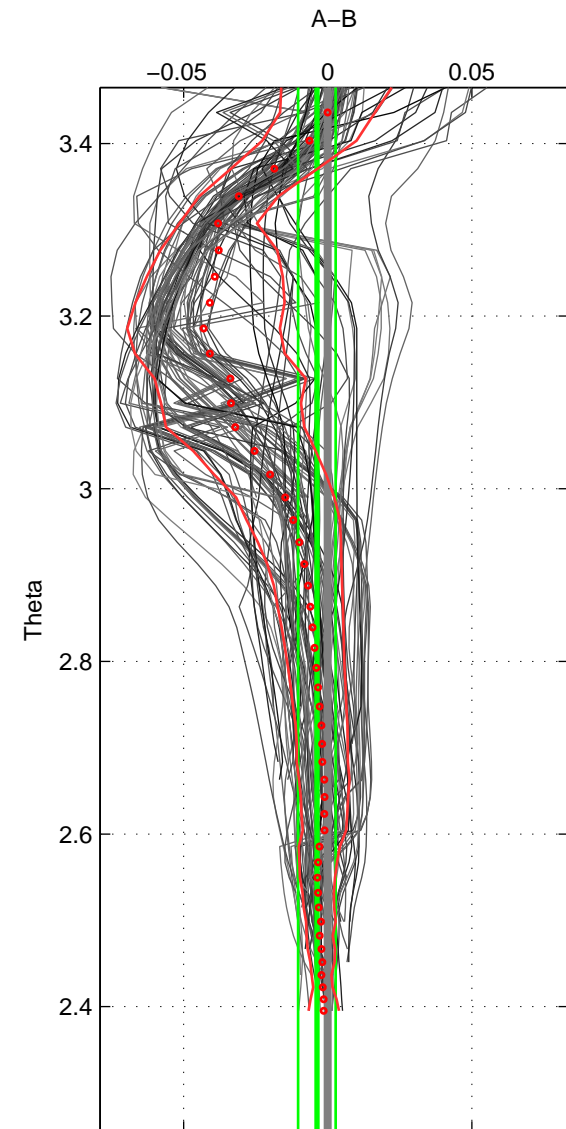

Cruise A (red). Date: Jul 2001 Cruisename: 161-06MT20010717

Cruise B (blue). Date: Apr 1991 Cruisename: 297-64TR19910408

*** "Favourite" values are means of spaces 1 2 3.

	Offset	O.StDev	Ratio	R.Stdev	Rating
SIGMA:	-0.004	0.007	1.000	0.000	4
THETA:	-0.004	0.007	1.000	0.000	4
DEPTH:	-0.006	0.008	1.000	0.000	4
FAV.:	-0.005	0.007	1.000	0.000	4

Profiles of A: 19
 Profiles of B: 31
 Diff profs: 100
 WMoffset (A-B): -0.0044845
 WMoffset stdev: 0.006604
 WMratio (A/B): 0.99987
 WMratio stdev: 0.00018879

Quality (1-5): 4

Profiles of A: 19
 Profiles of B: 31
 Diff profs: 100
 WMoffset (A-B): -0.003748
 WMoffset stdev: 0.0065022
 WMratio (A/B): 0.99989
 WMratio stdev: 0.00018588

Quality (1-5): 4

Profiles of A: 19
 Profiles of B: 31
 Diff profs: 100
 WMoffset (A-B): -0.0055254
 WMoffset stdev: 0.0080935
 WMratio (A/B): 0.99984
 WMratio stdev: 0.00023144

Quality (1-5): 4