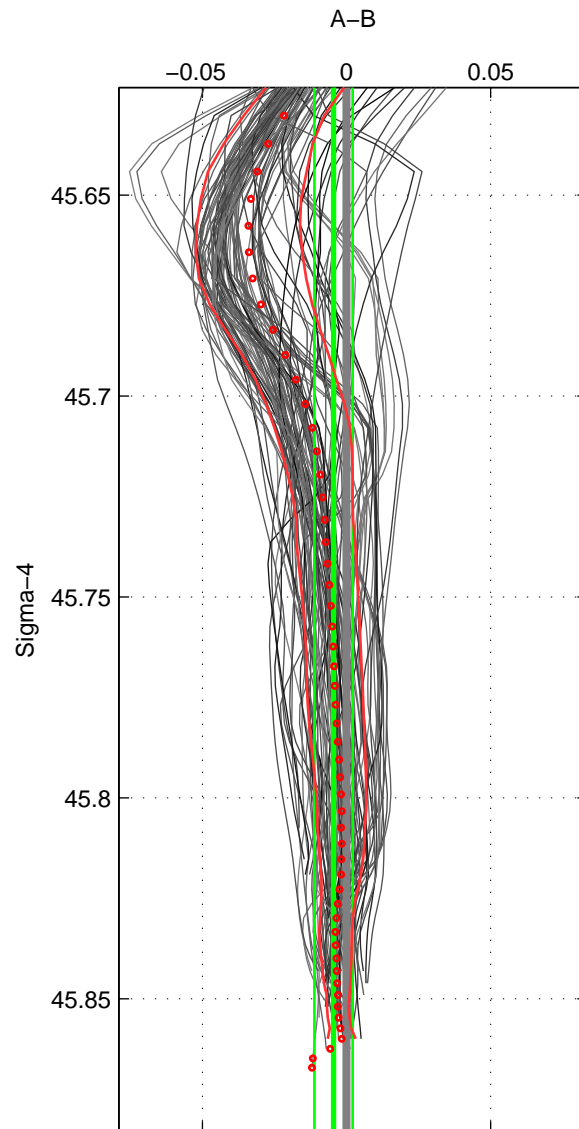

Cruise A (red). Date: Jul 2001 Cruisename: 161-06MT20010717

Cruise B (blue). Date: Apr 1991 Cruisename: 297-64TR19910408

*** "Favourite" values are means of spaces 1 2 3.

	Offset	O.StDev	Ratio	R.Stdev	Rating
SIGMA:	-0.004	0.007	1.000	0.000	4
THETA:	-0.004	0.007	1.000	0.000	4
DEPTH:	-0.006	0.008	1.000	0.000	4
FAV.:	-0.005	0.007	1.000	0.000	4

Profiles of A: 19
 Profiles of B: 31
 Diff profs: 100
 WMoffset (A-B): -0.0044845
 WMoffset stdev: 0.006604
 WMratio (A/B): 0.99987
 WMratio stdev: 0.00018879

Quality (1-5): 4

Profiles of A: 19
 Profiles of B: 31
 Diff profs: 100
 WMoffset (A-B): -0.003748
 WMoffset stdev: 0.0065022
 WMratio (A/B): 0.99989
 WMratio stdev: 0.00018588

Quality (1-5): 4

Profiles of A: 19
 Profiles of B: 31
 Diff profs: 100
 WMoffset (A-B): -0.0055254
 WMoffset stdev: 0.0080935
 WMratio (A/B): 0.99984
 WMratio stdev: 0.00023144

Quality (1-5): 4