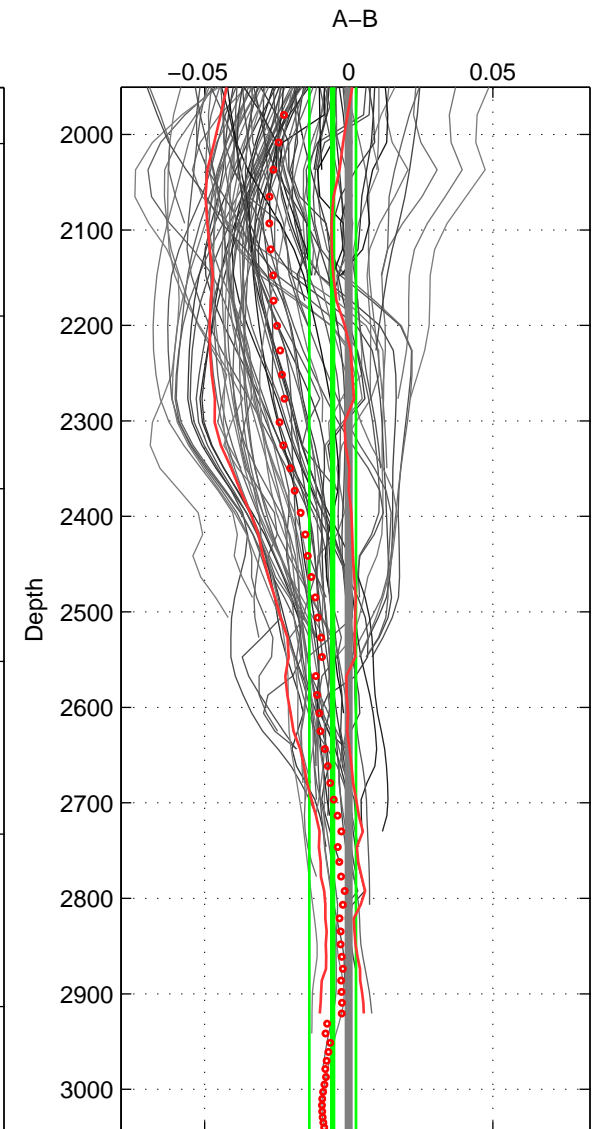

Cruise A (red). Date: Jul 2001 Cruisename: 161-06MT20010717

Cruise B (blue). Date: Apr 1991 Cruisename: 297-64TR19910408

*** "Favourite" values are means of spaces 1 2 3.

	Offset	O.StDev	Ratio	R.Stdev	Rating
SIGMA:	-0.004	0.007	1.000	0.000	4
THETA:	-0.004	0.007	1.000	0.000	4
DEPTH:	-0.006	0.008	1.000	0.000	4
FAV.:	-0.005	0.007	1.000	0.000	4

Profiles of A: 19
 Profiles of B: 31
 Diff profs: 100
 WMoffset (A-B): -0.0044845
 WMoffset stdev: 0.006604
 WMratio (A/B): 0.99987
 WMratio stdev: 0.00018879

Quality (1-5): 4

Profiles of A: 19
 Profiles of B: 31
 Diff profs: 100
 WMoffset (A-B): -0.003748
 WMoffset stdev: 0.0065022
 WMratio (A/B): 0.99989
 WMratio stdev: 0.00018588

Quality (1-5): 4

Profiles of A: 19
 Profiles of B: 31
 Diff profs: 100
 WMoffset (A-B): -0.0055254
 WMoffset stdev: 0.0080935
 WMratio (A/B): 0.99984
 WMratio stdev: 0.00023144

Quality (1-5): 4