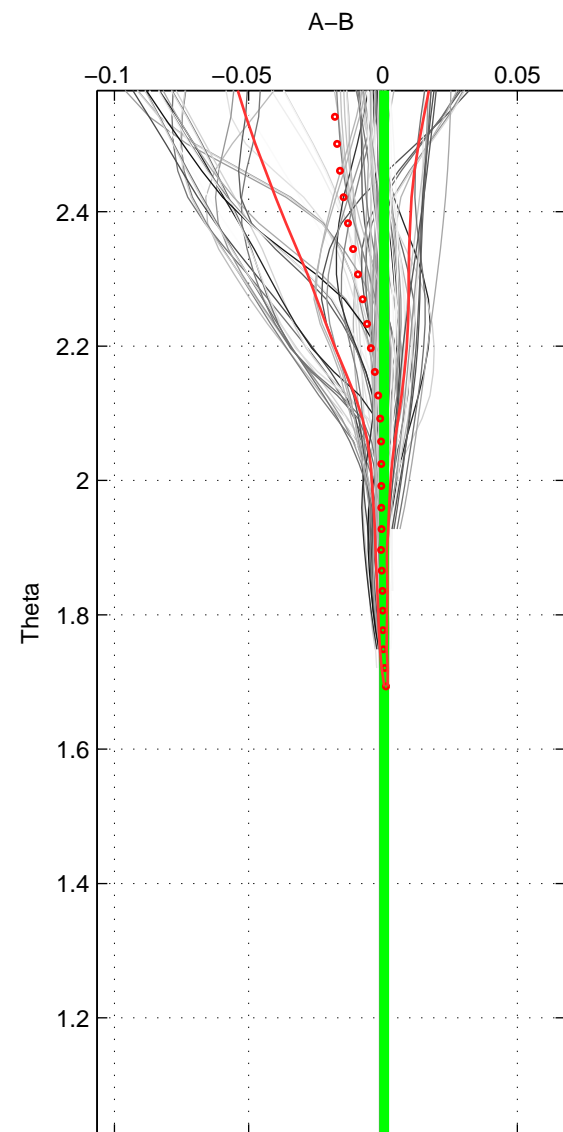

Cruise A (red). Date: Jun 2005 Cruisename: 605-49NZ20050525

Cruise B (blue). Date: Jul 2002 Cruisename: 697-49UP20020620

*** "Favourite" values are means of spaces 1 2.

	Offset	O.StDev	Ratio	R.Stdev	Rating
SIGMA:	0.000	0.001	1.000	0.000	5
THETA:	0.000	0.001	1.000	0.000	5
DEPTH:	-0.018	0.004	0.999	0.000	3
FAV.:	0.000	0.001	1.000	0.000	5

Profiles of A: 34
 Profiles of B: 9
 Diff profs : 92
 WMoffset (A-B): 0.0001824
 WMoffset stdev: 0.00082675
 WMratio (A/B): 1
 WMratio stdev: 2.3883e-05

Quality (1-5): 5

Profiles of A: 34
 Profiles of B: 10
 Diff profs : 100
 WMoffset (A-B): 0.00044123
 WMoffset stdev: 0.0013276
 WMratio (A/B): 1
 WMratio stdev: 3.8348e-05

Quality (1-5): 5

Profiles of A: 34
 Profiles of B: 9
 Diff profs : 92
 WMoffset (A-B): -0.017565
 WMoffset stdev: 0.0038189
 WMratio (A/B): 0.99949
 WMratio stdev: 0.00011084

Quality (1-5): 3

Please note that statistics are bad.