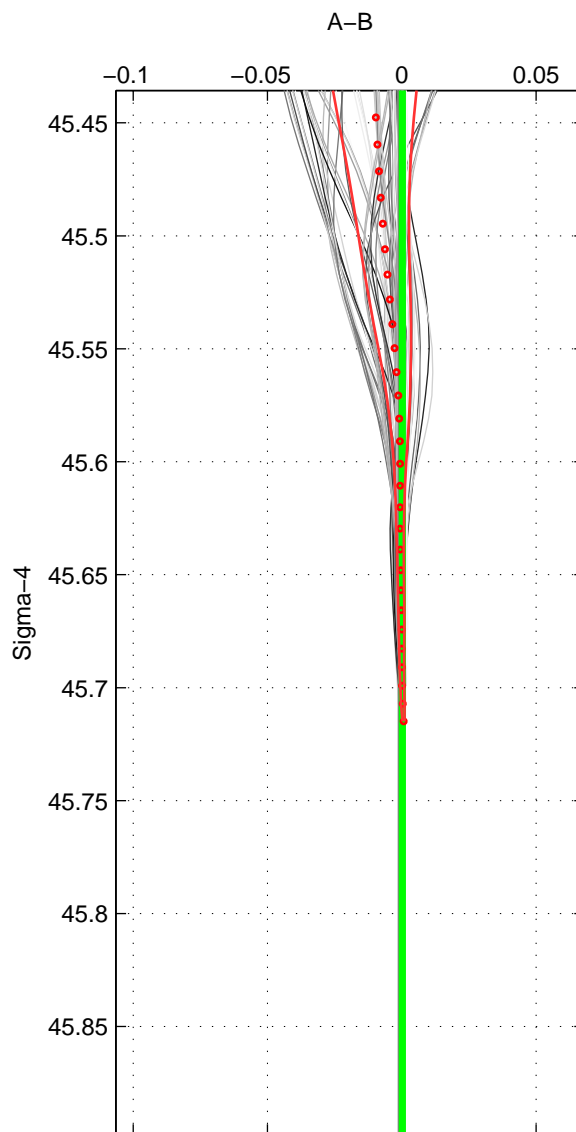

Cruise A (red). Date: Jun 2005 Cruisename: 605-49NZ20050525

Cruise B (blue). Date: Jul 2002 Cruisename: 697-49UP20020620

*** "Favourite" values are means of spaces 1 2.

	Offset	O.StDev	Ratio	R.Stdev	Rating
SIGMA:	0.000	0.001	1.000	0.000	5
THETA:	0.000	0.001	1.000	0.000	5
DEPTH:	-0.018	0.004	0.999	0.000	3
FAV.:	0.000	0.001	1.000	0.000	5

Profiles of A: 34
 Profiles of B: 9
 Diff profs : 92
 WMoffset (A-B): 0.0001824
 WMoffset stdev: 0.00082675
 WMratio (A/B): 1
 WMratio stdev: 2.3883e-05

Quality (1-5): 5

Profiles of A: 34
 Profiles of B: 10
 Diff profs : 100
 WMoffset (A-B): 0.00044123
 WMoffset stdev: 0.0013276
 WMratio (A/B): 1
 WMratio stdev: 3.8348e-05

Quality (1-5): 5

Profiles of A: 34
 Profiles of B: 9
 Diff profs : 92
 WMoffset (A-B): -0.017565
 WMoffset stdev: 0.0038189
 WMratio (A/B): 0.99949
 WMratio stdev: 0.00011084

Quality (1-5): 3

Please note that statistics are bad.