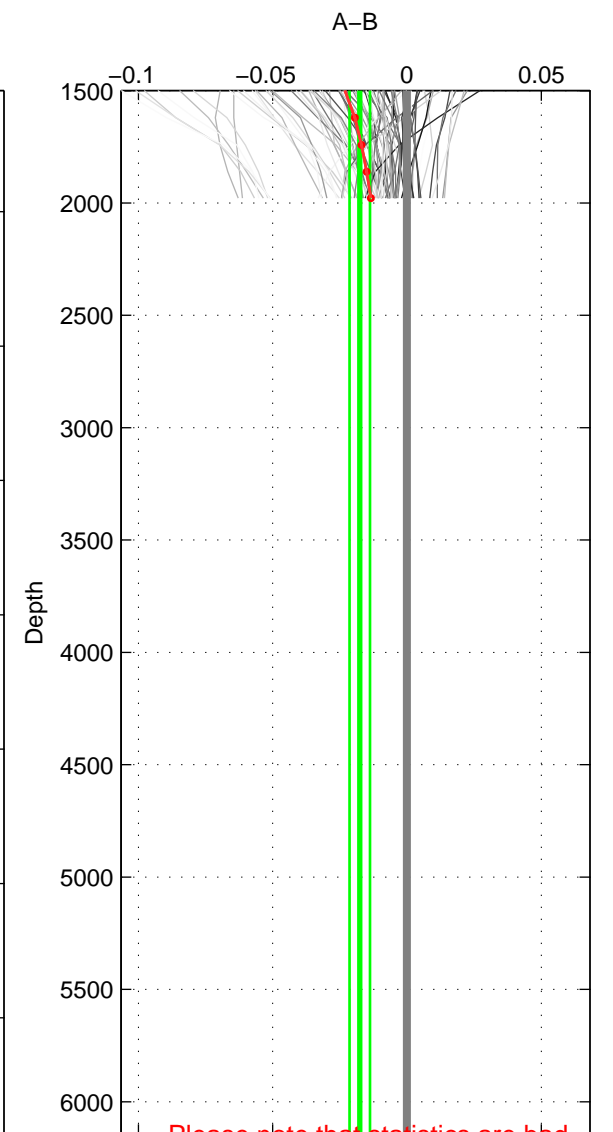

Cruise A (red). Date: Jun 2005 Cruisename: 605-49NZ20050525

Cruise B (blue). Date: Jul 2002 Cruisename: 697-49UP20020620

*** "Favourite" values are means of spaces 1 2.

	Offset	O.StDev	Ratio	R.Stdev	Rating
SIGMA:	0.000	0.001	1.000	0.000	5
THETA:	0.000	0.001	1.000	0.000	5
DEPTH:	-0.018	0.004	0.999	0.000	3
FAV.:	0.000	0.001	1.000	0.000	5

Profiles of A: 34
 Profiles of B: 9
 Diff profs : 92
 WMoffset (A-B): 0.0001824
 WMoffset stdev: 0.00082675
 WMratio (A/B): 1
 WMratio stdev: 2.3883e-05

Quality (1-5): 5

Profiles of A: 34
 Profiles of B: 10
 Diff profs : 100
 WMoffset (A-B): 0.00044123
 WMoffset stdev: 0.0013276
 WMratio (A/B): 1
 WMratio stdev: 3.8348e-05

Quality (1-5): 5

Profiles of A: 34
 Profiles of B: 9
 Diff profs : 92
 WMoffset (A-B): -0.017565
 WMoffset stdev: 0.0038189
 WMratio (A/B): 0.99949
 WMratio stdev: 0.00011084

Quality (1-5): 3

Please note that statistics are bad.