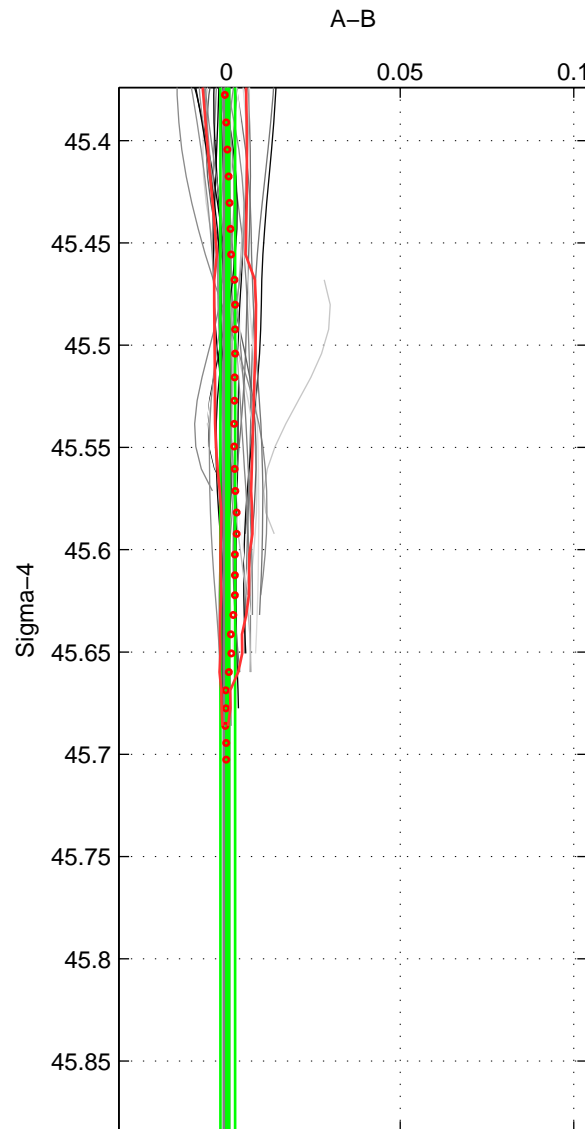

Cruise A (red). Date: May 1999 Cruisename: 687-49UP19990419

Cruise B (blue). Date: May 2002 Cruisename: 696-49UP20020424

*** "Favourite" values are means of spaces 1 2.

	Offset	O.StDev	Ratio	R.Stdev	Rating
SIGMA:	0.000	0.002	1.000	0.000	5
THETA:	0.000	0.003	1.000	0.000	5
DEPTH:	0.017	0.003	1.000	0.000	3
FAV.:	0.000	0.003	1.000	0.000	5

Profiles of A: 13
 Profiles of B: 13
 Diff profs : 35
 WMoffset (A-B): 0.00035222
 WMoffset stdev: 0.002111
 WMratio (A/B): 1
 WMratio stdev: 6.1009e-05

Quality (1-5): 5

Profiles of A: 13
 Profiles of B: 13
 Diff profs : 35
 WMoffset (A-B): 0.00028733
 WMoffset stdev: 0.0032894
 WMratio (A/B): 1
 WMratio stdev: 9.5052e-05

Quality (1-5): 5

Profiles of A: 13
 Profiles of B: 13
 Diff profs : 35
 WMoffset (A-B): 0.016635
 WMoffset stdev: 0.0030137
 WMratio (A/B): 1.0005
 WMratio stdev: 8.7872e-05

Quality (1-5): 3

Please note that statistics are bad.