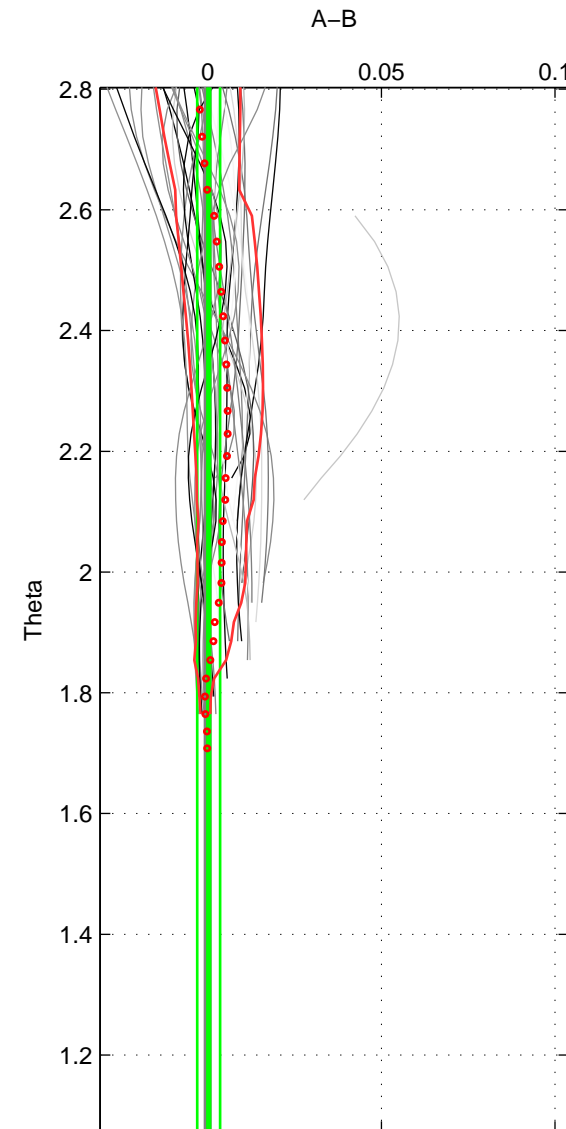

Cruise A (red). Date: May 1999 Cruisename: 687-49UP19990419

Cruise B (blue). Date: May 2002 Cruisename: 696-49UP20020424

*** "Favourite" values are means of spaces 1 2.

	Offset	O.StDev	Ratio	R.Stdev	Rating
SIGMA:	0.000	0.002	1.000	0.000	5
THETA:	0.000	0.003	1.000	0.000	5
DEPTH:	0.017	0.003	1.000	0.000	3
FAV.:	0.000	0.003	1.000	0.000	5

Profiles of A: 13
 Profiles of B: 13
 Diff profs : 35
 WMoffset (A-B): 0.00035222
 WMoffset stdev: 0.002111
 WMratio (A/B): 1
 WMratio stdev: 6.1009e-05

Quality (1-5): 5

Profiles of A: 13
 Profiles of B: 13
 Diff profs : 35
 WMoffset (A-B): 0.00028733
 WMoffset stdev: 0.0032894
 WMratio (A/B): 1
 WMratio stdev: 9.5052e-05

Quality (1-5): 5

Profiles of A: 13
 Profiles of B: 13
 Diff profs : 35
 WMoffset (A-B): 0.016635
 WMoffset stdev: 0.0030137
 WMratio (A/B): 1.0005
 WMratio stdev: 8.7872e-05

Quality (1-5): 3

Please note that statistics are bad.