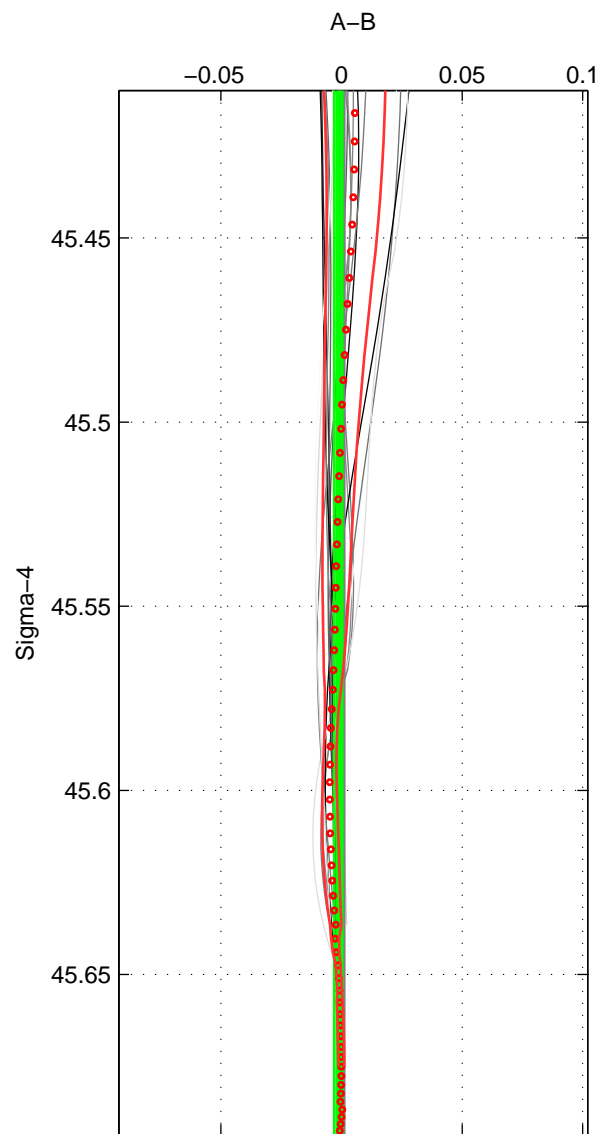

Cruise A (red). Date: Jul 2005 Cruisename: 669-49UF20050615

Cruise B (blue). Date: May 2000 Cruisename: 689-49UP20000420

\*\*\* "Favourite" values are means of spaces 1 2 3.

	Offset	O.StDev	Ratio	R.Stdev	Rating
SIGMA:	-0.001	0.002	1.000	0.000	4
THETA:	-0.003	0.004	1.000	0.000	4
DEPTH:	0.001	0.021	1.000	0.001	4
FAV. :	-0.001	0.009	1.000	0.000	4

Profiles of A: 6  
 Profiles of B: 4  
 Diff profs : 17  
 WMoffset (A-B): -0.0013262  
 WMoffset stdev: 0.0016578  
 WMratio (A/B): 0.99996  
 WMratio stdev: 4.7923e-05

Quality (1-5): 4

Profiles of A: 6  
 Profiles of B: 4  
 Diff profs : 17  
 WMoffset (A-B): -0.0033161  
 WMoffset stdev: 0.0037882  
 WMratio (A/B): 0.9999  
 WMratio stdev: 0.00010952

Quality (1-5): 4

Profiles of A: 6  
 Profiles of B: 4  
 Diff profs : 17  
 WMoffset (A-B): 0.0014487  
 WMoffset stdev: 0.020728  
 WMratio (A/B): 1  
 WMratio stdev: 0.00059945

Quality (1-5): 4