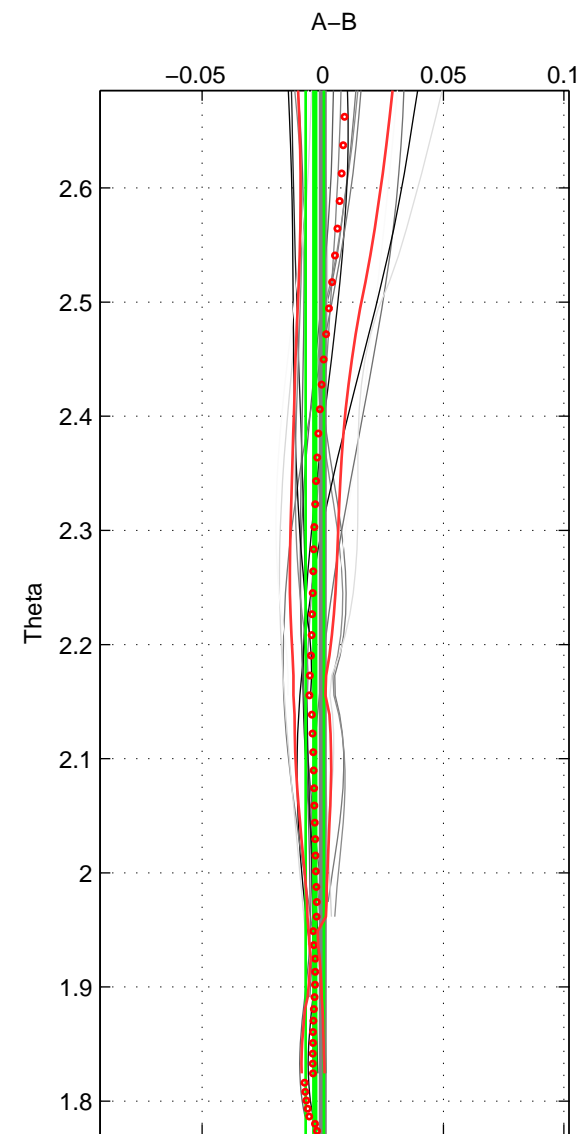

Cruise A (red). Date: Jul 2005 Cruisename: 669-49UF20050615

Cruise B (blue). Date: May 2000 Cruisename: 689-49UP20000420

\*\*\* "Favourite" values are means of spaces 1 2 3.

	Offset	O.StDev	Ratio	R.Stdev	Rating
SIGMA:	-0.001	0.002	1.000	0.000	4
THETA:	-0.003	0.004	1.000	0.000	4
DEPTH:	0.001	0.021	1.000	0.001	4
FAV. :	-0.001	0.009	1.000	0.000	4

Profiles of A: 6  
 Profiles of B: 4  
 Diff profs : 17  
 WMoffset (A-B): -0.0013262  
 WMoffset stdev: 0.0016578  
 WMratio (A/B): 0.99996  
 WMratio stdev: 4.7923e-05

Quality (1-5): 4

Profiles of A: 6  
 Profiles of B: 4  
 Diff profs : 17  
 WMoffset (A-B): -0.0033161  
 WMoffset stdev: 0.0037882  
 WMratio (A/B): 0.9999  
 WMratio stdev: 0.00010952

Quality (1-5): 4

Profiles of A: 6  
 Profiles of B: 4  
 Diff profs : 17  
 WMoffset (A-B): 0.0014487  
 WMoffset stdev: 0.020728  
 WMratio (A/B): 1  
 WMratio stdev: 0.00059945

Quality (1-5): 4