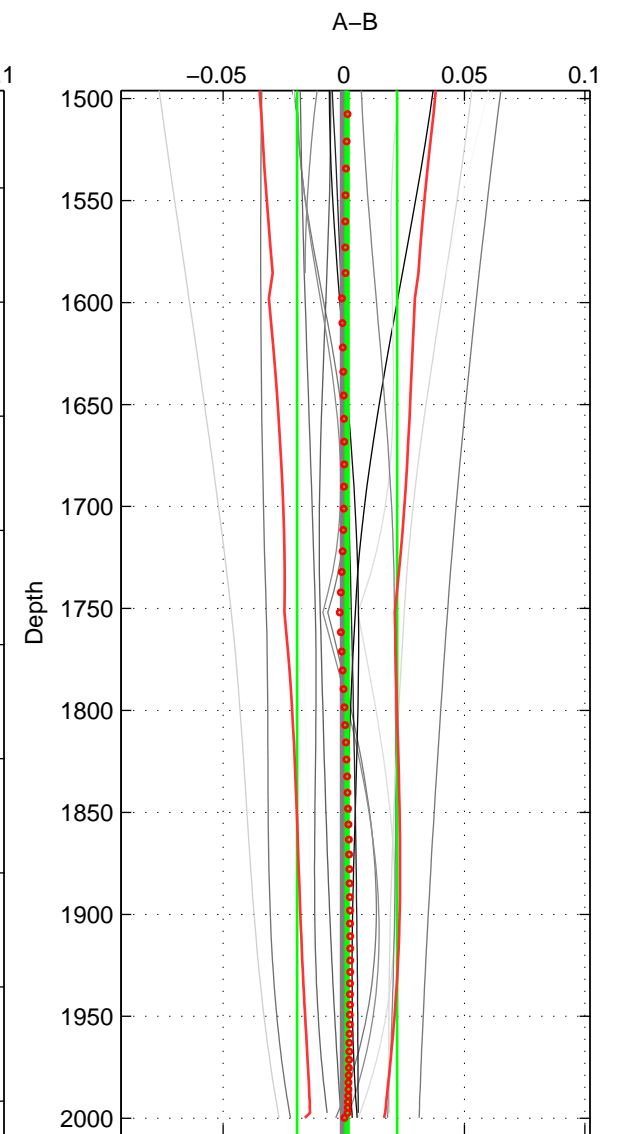

Cruise A (red). Date: Jul 2005 Cruisename: 669-49UF20050615

Cruise B (blue). Date: May 2000 Cruisename: 689-49UP20000420

\*\*\* "Favourite" values are means of spaces 1 2 3.

	Offset	O.StDev	Ratio	R.Stdev	Rating
SIGMA:	-0.001	0.002	1.000	0.000	4
THETA:	-0.003	0.004	1.000	0.000	4
DEPTH:	0.001	0.021	1.000	0.001	4
FAV. :	-0.001	0.009	1.000	0.000	4

Profiles of A: 6  
 Profiles of B: 4  
 Diff profs : 17  
 WMoffset (A-B): -0.0013262  
 WMoffset stdev: 0.0016578  
 WMratio (A/B): 0.99996  
 WMratio stdev: 4.7923e-05

Quality (1-5): 4

Profiles of A: 6  
 Profiles of B: 4  
 Diff profs : 17  
 WMoffset (A-B): -0.0033161  
 WMoffset stdev: 0.0037882  
 WMratio (A/B): 0.9999  
 WMratio stdev: 0.00010952

Quality (1-5): 4

Profiles of A: 6  
 Profiles of B: 4  
 Diff profs : 17  
 WMoffset (A-B): 0.0014487  
 WMoffset stdev: 0.020728  
 WMratio (A/B): 1  
 WMratio stdev: 0.00059945

Quality (1-5): 4