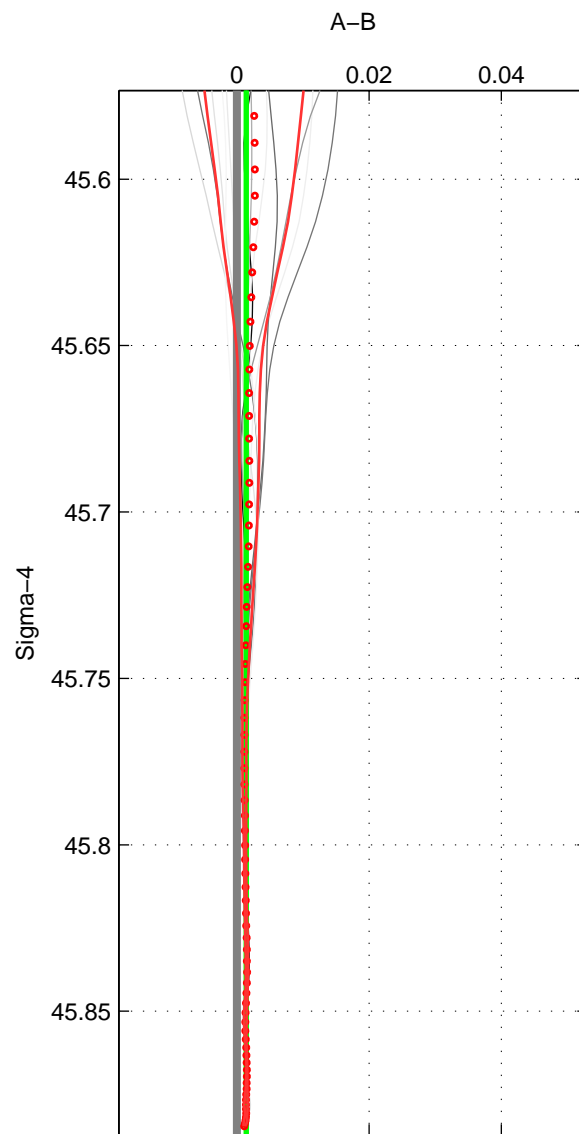

Cruise A (red). Date: Mar 2007 Cruisename: 610-49NZ20070216

Cruise B (blue). Date: Oct 2007 Cruisename: 613-49NZ20071008

\*\*\* "Favourite" values are means of spaces 1 2 3.

	Offset	O.StDev	Ratio	R.Stdev	Rating
SIGMA:	0.001	0.000	1.000	0.000	5
THETA:	0.002	0.000	1.000	0.000	5
DEPTH:	0.002	0.000	1.000	0.000	5
FAV.:	0.002	0.000	1.000	0.000	5

Profiles of A: 3  
 Profiles of B: 6  
 Diff profs : 12  
 WMoffset (A-B): 0.0014124  
 WMoffset stdev: 0.00012514  
 WMratio (A/B): 1  
 WMratio stdev: 3.6083e-06

Quality (1-5): 5

Profiles of A: 3  
 Profiles of B: 6  
 Diff profs : 12  
 WMoffset (A-B): 0.0021031  
 WMoffset stdev: 0.00018538  
 WMratio (A/B): 1.0001  
 WMratio stdev: 5.3451e-06

Quality (1-5): 5

Profiles of A: 3  
 Profiles of B: 6  
 Diff profs : 12  
 WMoffset (A-B): 0.0019878  
 WMoffset stdev: 0.00021179  
 WMratio (A/B): 1.0001  
 WMratio stdev: 6.105e-06

Quality (1-5): 5