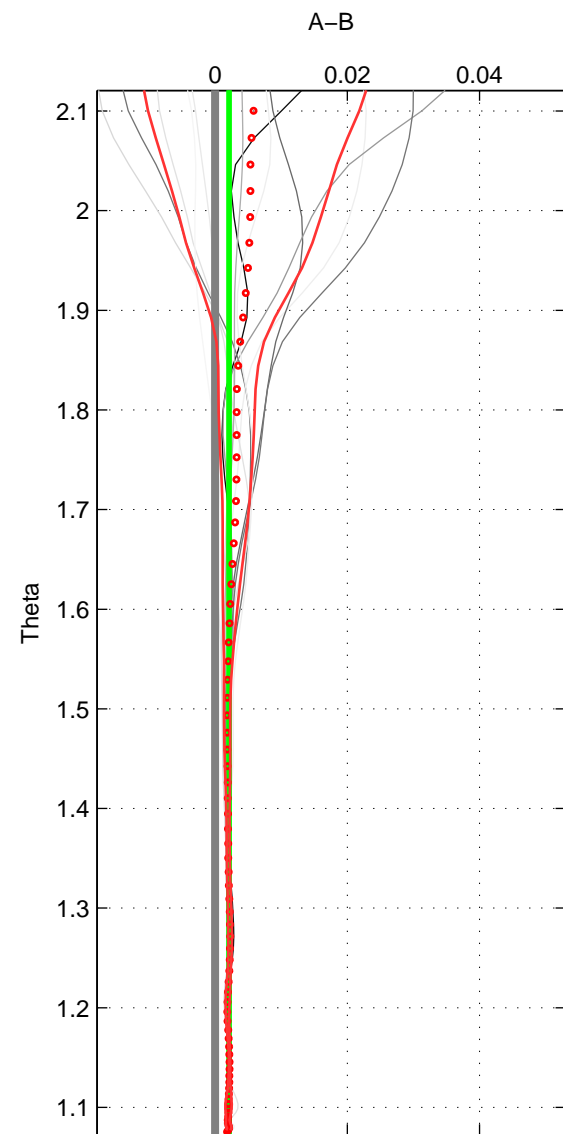

Cruise A (red). Date: Mar 2007 Cruisename: 610-49NZ20070216

Cruise B (blue). Date: Oct 2007 Cruisename: 613-49NZ20071008

\*\*\* "Favourite" values are means of spaces 1 2 3.

	Offset	O.StDev	Ratio	R.Stdev	Rating
SIGMA:	0.001	0.000	1.000	0.000	5
THETA:	0.002	0.000	1.000	0.000	5
DEPTH:	0.002	0.000	1.000	0.000	5
FAV.:	0.002	0.000	1.000	0.000	5

Profiles of A: 3  
 Profiles of B: 6  
 Diff profs : 12  
 WMoffset (A-B): 0.0014124  
 WMoffset stdev: 0.00012514  
 WMratio (A/B): 1  
 WMratio stdev: 3.6083e-06

Quality (1-5): 5

Profiles of A: 3  
 Profiles of B: 6  
 Diff profs : 12  
 WMoffset (A-B): 0.0021031  
 WMoffset stdev: 0.00018538  
 WMratio (A/B): 1.0001  
 WMratio stdev: 5.3451e-06

Quality (1-5): 5

Profiles of A: 3  
 Profiles of B: 6  
 Diff profs : 12  
 WMoffset (A-B): 0.0019878  
 WMoffset stdev: 0.00021179  
 WMratio (A/B): 1.0001  
 WMratio stdev: 6.105e-06

Quality (1-5): 5