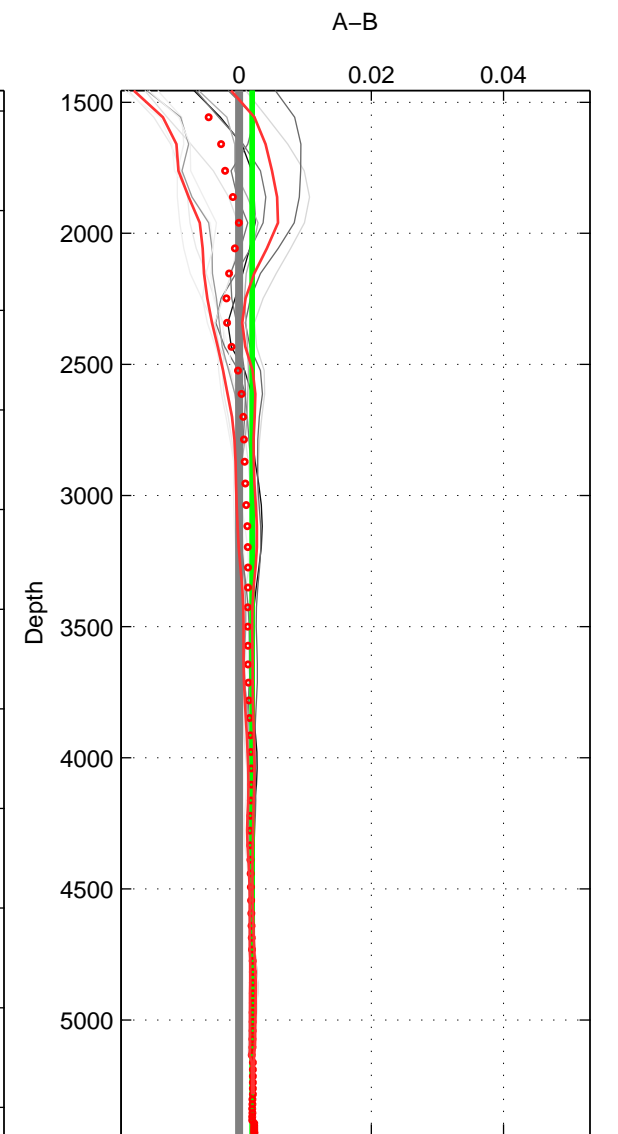

Cruise A (red). Date: Mar 2007 Cruisename: 610-49NZ20070216

Cruise B (blue). Date: Oct 2007 Cruisename: 613-49NZ20071008

\*\*\* "Favourite" values are means of spaces 1 2 3.

	Offset	O.StDev	Ratio	R.Stdev	Rating
SIGMA:	0.001	0.000	1.000	0.000	5
THETA:	0.002	0.000	1.000	0.000	5
DEPTH:	0.002	0.000	1.000	0.000	5
FAV.:	0.002	0.000	1.000	0.000	5

Profiles of A: 3  
 Profiles of B: 6  
 Diff profs : 12  
 WMoffset (A-B): 0.0014124  
 WMoffset stdev: 0.00012514  
 WMratio (A/B): 1  
 WMratio stdev: 3.6083e-06

Quality (1-5): 5

Profiles of A: 3  
 Profiles of B: 6  
 Diff profs : 12  
 WMoffset (A-B): 0.0021031  
 WMoffset stdev: 0.00018538  
 WMratio (A/B): 1.0001  
 WMratio stdev: 5.3451e-06

Quality (1-5): 5

Profiles of A: 3  
 Profiles of B: 6  
 Diff profs : 12  
 WMoffset (A-B): 0.0019878  
 WMoffset stdev: 0.00021179  
 WMratio (A/B): 1.0001  
 WMratio stdev: 6.105e-06

Quality (1-5): 5