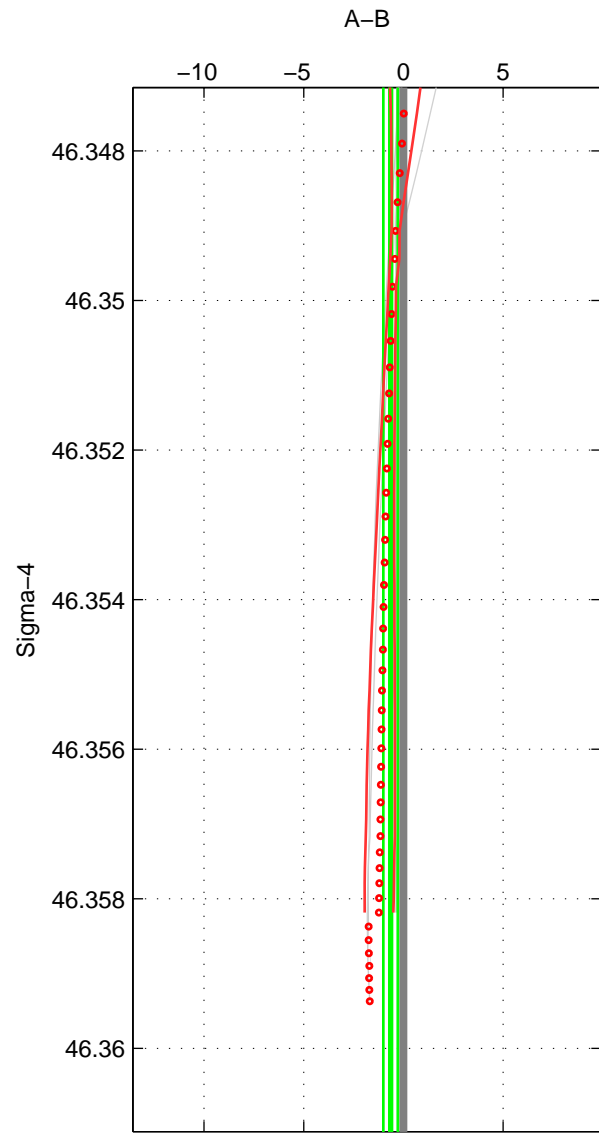

Cruise A (red). Date: Aug 2003 Cruisename: 40-18SN20030806

Cruise B (blue). Date: May 2002 Cruisename: 51-32H120020505

*** "Favourite" values are means of spaces 1 2 3.

	Offset	O.StDev	Ratio	R.Stdev	Rating
SIGMA:	-0.001	0.000	1.000	0.000	2
THETA:	0.001	0.001	1.000	0.000	2
DEPTH:	0.001	0.001	1.000	0.000	2
FAV. :	0.000	0.001	1.000	0.000	2

Profiles of A: 5
 Profiles of B: 3
 Diff profs : 6
 WMoffset (A-B): -0.00064587
 WMoffset stdev: 0.00036144
 WMratio (A/B): 0.99998
 WMratio stdev: 1.0343e-05

Quality (1-5): 2

Profiles of A: 5
 Profiles of B: 3
 Diff profs : 7
 WMoffset (A-B): 0.00062316
 WMoffset stdev: 0.00062088
 WMratio (A/B): 1
 WMratio stdev: 1.7764e-05

Quality (1-5): 2

Profiles of A: 4
 Profiles of B: 3
 Diff profs : 6
 WMoffset (A-B): 0.00080171
 WMoffset stdev: 0.00052454
 WMratio (A/B): 1
 WMratio stdev: 1.5007e-05

Quality (1-5): 2