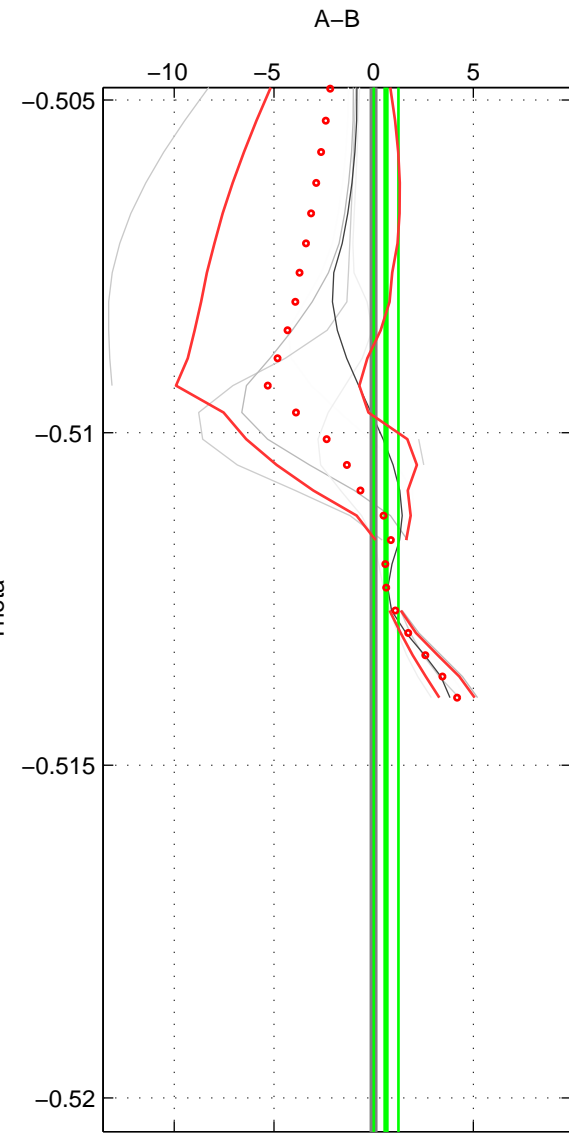

Cruise A (red). Date: Aug 2003 Cruisename: 40-18SN20030806

Cruise B (blue). Date: May 2002 Cruisename: 51-32H120020505

*** "Favourite" values are means of spaces 1 2 3.

	Offset	O.StDev	Ratio	R.Stdev	Rating
SIGMA:	-0.001	0.000	1.000	0.000	2
THETA:	0.001	0.001	1.000	0.000	2
DEPTH:	0.001	0.001	1.000	0.000	2
FAV. :	0.000	0.001	1.000	0.000	2

Profiles of A: 5
 Profiles of B: 3
 Diff profs : 6
 WMoffset (A-B): -0.00064587
 WMoffset stdev: 0.00036144
 WMratio (A/B): 0.99998
 WMratio stdev: 1.0343e-05

Quality (1-5): 2

Profiles of A: 5
 Profiles of B: 3
 Diff profs : 7
 WMoffset (A-B): 0.00062316
 WMoffset stdev: 0.00062088
 WMratio (A/B): 1
 WMratio stdev: 1.7764e-05

Quality (1-5): 2

Profiles of A: 4
 Profiles of B: 3
 Diff profs : 6
 WMoffset (A-B): 0.00080171
 WMoffset stdev: 0.00052454
 WMratio (A/B): 1
 WMratio stdev: 1.5007e-05

Quality (1-5): 2