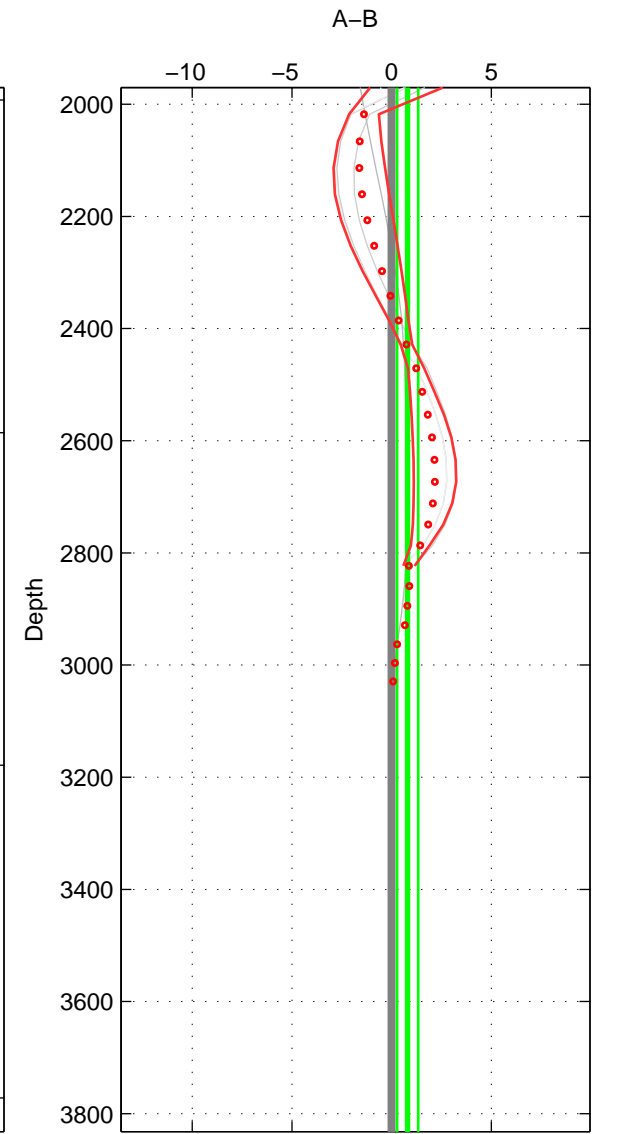

Cruise A (red). Date: Aug 2003 Cruisename: 40-18SN20030806

Cruise B (blue). Date: May 2002 Cruisename: 51-32H120020505

*** "Favourite" values are means of spaces 1 2 3.

	Offset	O.StDev	Ratio	R.Stdev	Rating
SIGMA:	-0.001	0.000	1.000	0.000	2
THETA:	0.001	0.001	1.000	0.000	2
DEPTH:	0.001	0.001	1.000	0.000	2
FAV. :	0.000	0.001	1.000	0.000	2

Profiles of A: 5
 Profiles of B: 3
 Diff profs : 6
 WMoffset (A-B): -0.00064587
 WMoffset stdev: 0.00036144
 WMratio (A/B): 0.99998
 WMratio stdev: 1.0343e-05

Quality (1-5): 2

Profiles of A: 5
 Profiles of B: 3
 Diff profs : 7
 WMoffset (A-B): 0.00062316
 WMoffset stdev: 0.00062088
 WMratio (A/B): 1
 WMratio stdev: 1.7764e-05

Quality (1-5): 2

Profiles of A: 4
 Profiles of B: 3
 Diff profs : 6
 WMoffset (A-B): 0.00080171
 WMoffset stdev: 0.00052454
 WMratio (A/B): 1
 WMratio stdev: 1.5007e-05

Quality (1-5): 2