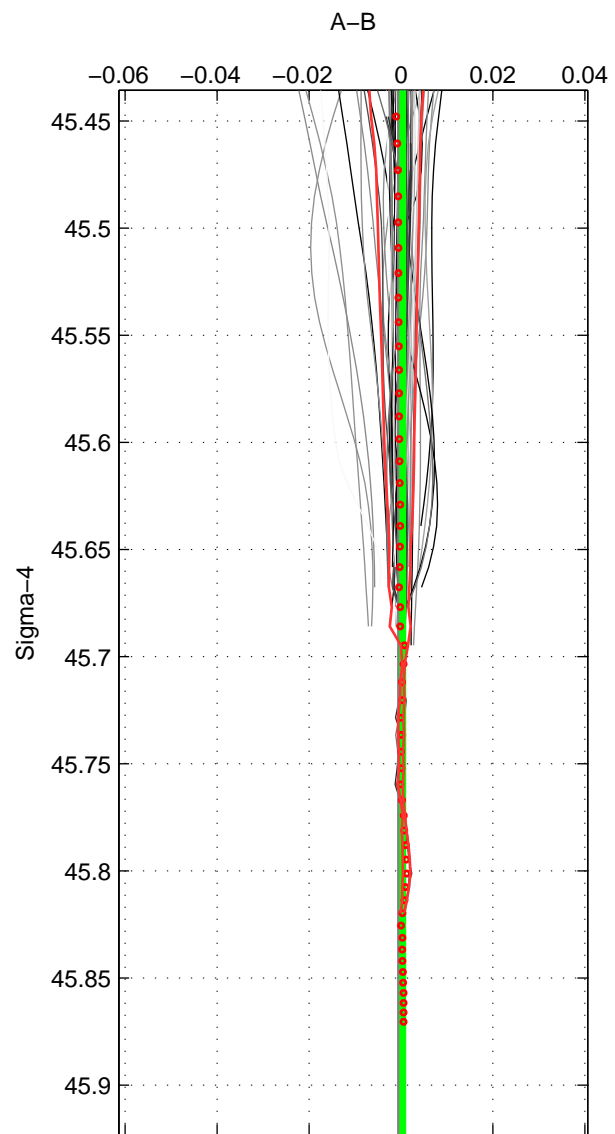

Cruise A (red). Date: Feb 2003 Cruisename: 660-49UF20030225  
 Cruise B (blue). Date: Feb 2004 Cruisename: 702-49UP20040114

\*\*\* "Favourite" values are means of spaces 1 2.

	Offset	O.StDev	Ratio	R.Stdev	Rating
SIGMA:	0.000	0.000	1.000	0.000	4
THETA:	0.000	0.001	1.000	0.000	4
DEPTH:	0.003	0.001	1.000	0.000	3
FAV.:	0.000	0.001	1.000	0.000	4

Profiles of A: 46  
 Profiles of B: 35  
 Diff profs : 80  
 WMoffset (A-B): 0.00039737  
 WMoffset stdev: 0.00046256  
 WMratio (A/B): 1  
 WMratio stdev: 1.3343e-05

Quality (1-5): 4

Profiles of A: 46  
 Profiles of B: 35  
 Diff profs : 80  
 WMoffset (A-B): 0.00048268  
 WMoffset stdev: 0.00055704  
 WMratio (A/B): 1  
 WMratio stdev: 1.6065e-05

Quality (1-5): 4

Profiles of A: 46  
 Profiles of B: 35  
 Diff profs : 80  
 WMoffset (A-B): 0.0032948  
 WMoffset stdev: 0.00090214  
 WMratio (A/B): 1.0001  
 WMratio stdev: 2.6022e-05

Quality (1-5): 3