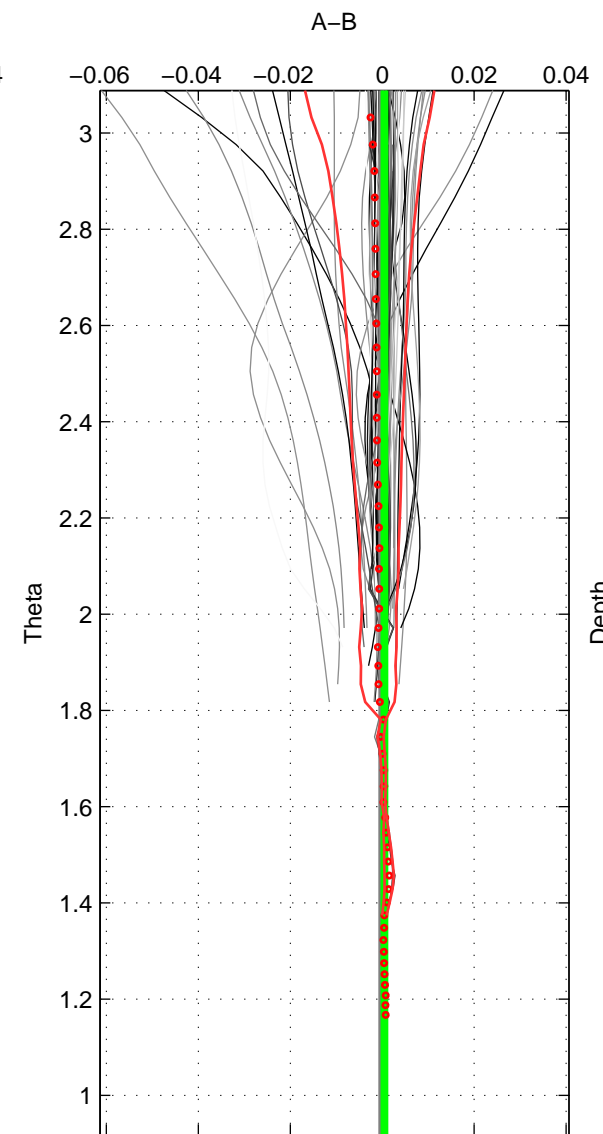

Cruise A (red). Date: Feb 2003 Cruisename: 660-49UF20030225  
 Cruise B (blue). Date: Feb 2004 Cruisename: 702-49UP20040114

\*\*\* "Favourite" values are means of spaces 1 2.

	Offset	O.StDev	Ratio	R.Stdev	Rating
SIGMA:	0.000	0.000	1.000	0.000	4
THETA:	0.000	0.001	1.000	0.000	4
DEPTH:	0.003	0.001	1.000	0.000	3
FAV.:	0.000	0.001	1.000	0.000	4

Profiles of A: 46  
 Profiles of B: 35  
 Diff profs : 80  
 WMoffset (A-B): 0.00039737  
 WMoffset stdev: 0.00046256  
 WMratio (A/B): 1  
 WMratio stdev: 1.3343e-05

Quality (1-5): 4

Profiles of A: 46  
 Profiles of B: 35  
 Diff profs : 80  
 WMoffset (A-B): 0.00048268  
 WMoffset stdev: 0.00055704  
 WMratio (A/B): 1  
 WMratio stdev: 1.6065e-05

Quality (1-5): 4

Profiles of A: 46  
 Profiles of B: 35  
 Diff profs : 80  
 WMoffset (A-B): 0.0032948  
 WMoffset stdev: 0.00090214  
 WMratio (A/B): 1.0001  
 WMratio stdev: 2.6022e-05

Quality (1-5): 3